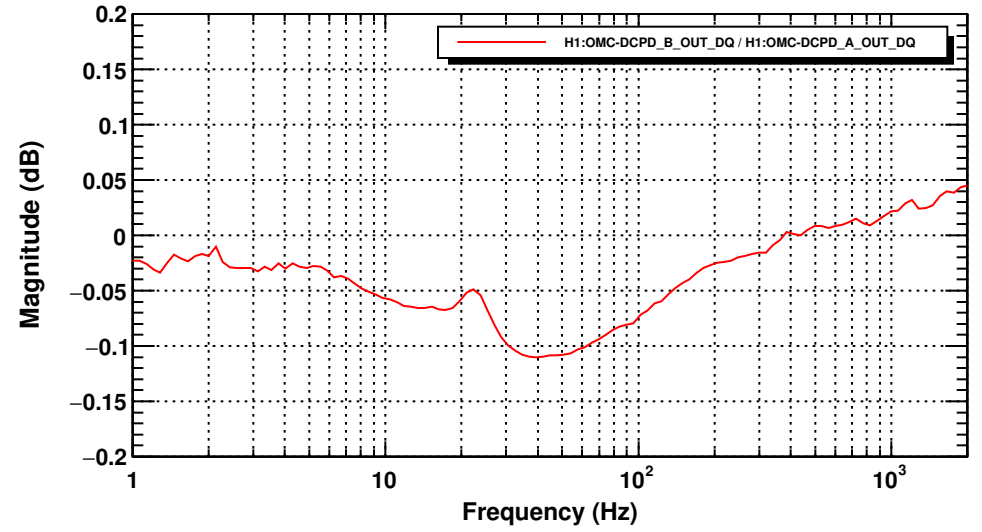

Transfer function

T0=30/04/2022 15:58:13.040039

Avg=121

Transfer function

T0=30/04/2022 15:58:13.040039

Avg=121

Transfer function

T0=30/04/2022 15:58:13.040039

Avg=121

Transfer function

T0=30/04/2022 15:58:13.040039

Avg=121