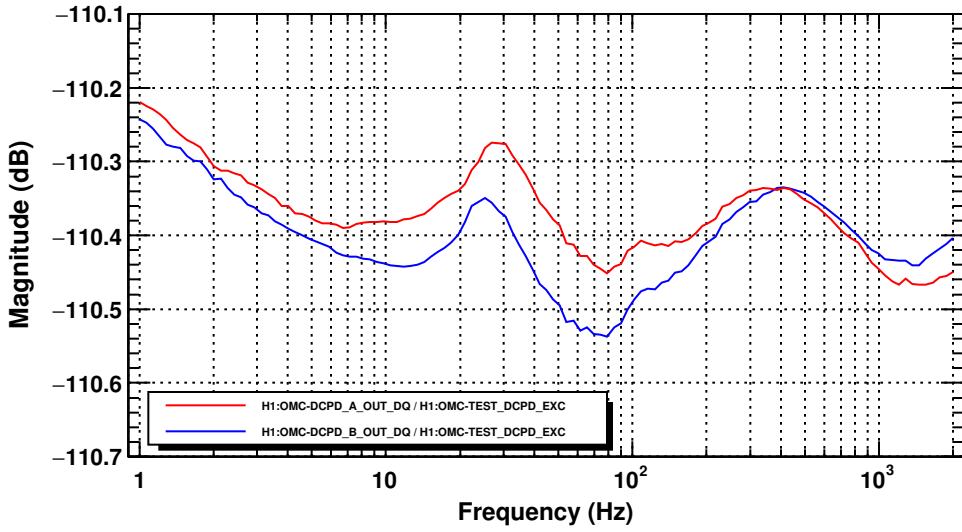

Transfer function

T0=30/04/2022 15:58:13.040039

Avg=121

Transfer function

T0=30/04/2022 15:58:13.040039

Avg=121

Transfer function

T0=30/04/2022 15:58:13.040039

Avg=121

Transfer function

T0=30/04/2022 15:58:13.040039

Avg=121