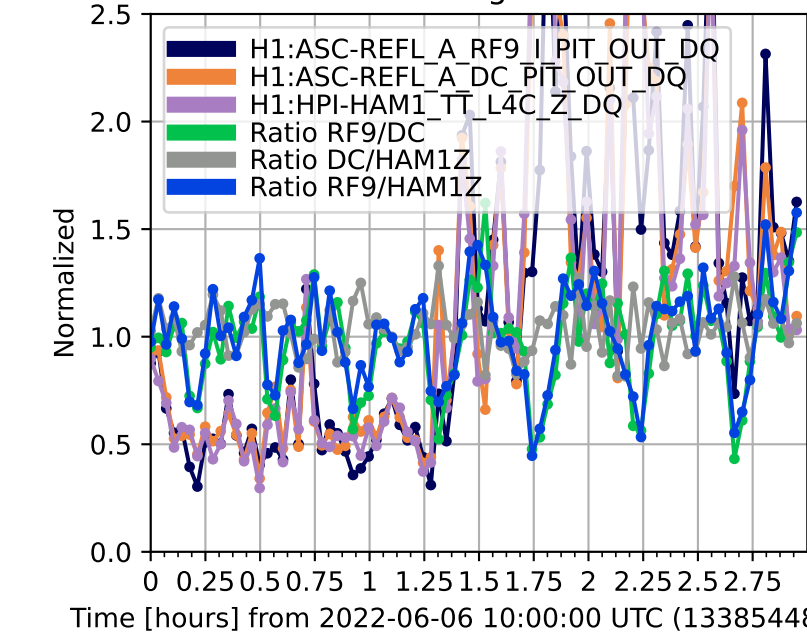

dc trend signals

dc trend signals

dc trend signals

Band-limited signal at 7.5 Hz

Band-limited signal at 0.75 Hz

dc trend signals

dc trend signals

dc trend signals

Band-limited signal at 7.5 Hz

Band-limited signal at 0.75 Hz