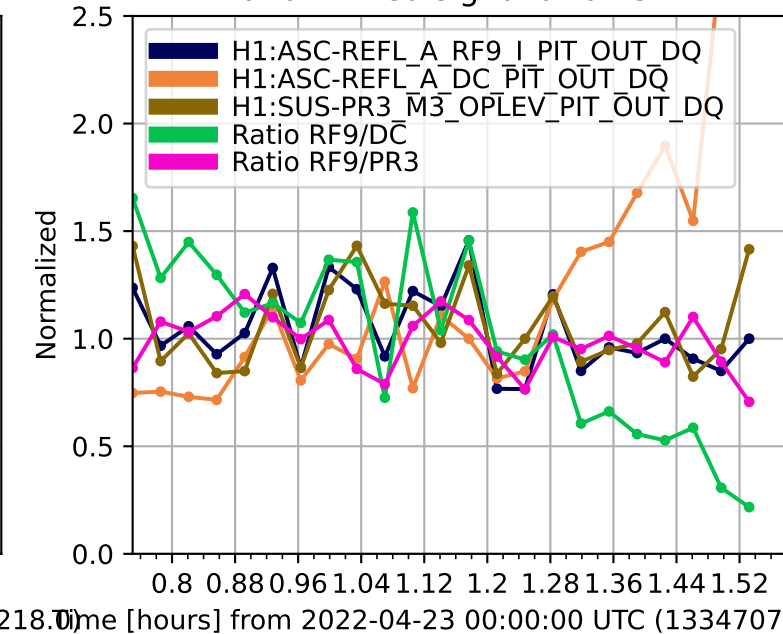

dc trend signals

dc trend signals

dc trend signals

Band-limited signal at 7.5 Hz

Band-limited signal at 0.75 Hz

dc trend signals

dc trend signals

dc trend signals

Band-limited signal at 7.5 Hz

Band-limited signal at 0.75 Hz