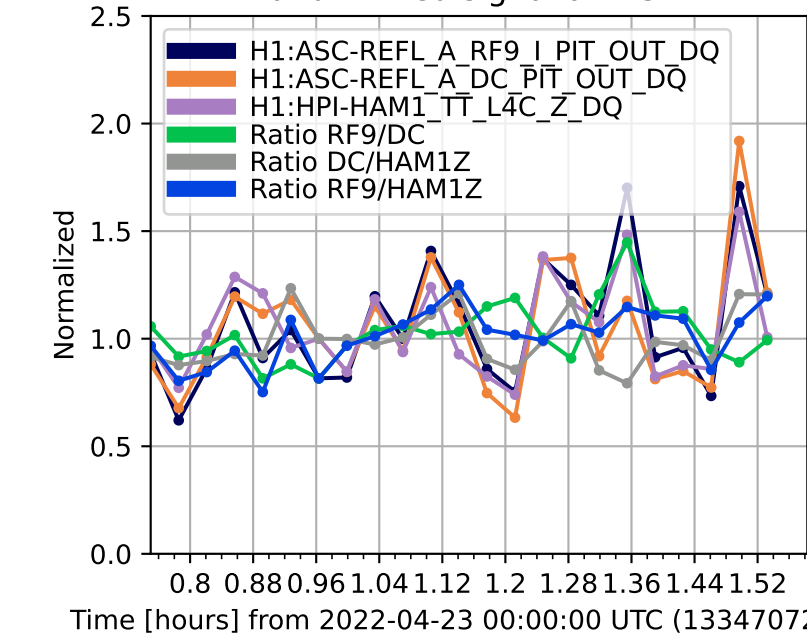

dc trend signals

dc trend signals

dc trend signals

Band-limited signal at 7.5 Hz

Band-limited signal at 0.75 Hz

dc trend signals

dc trend signals

dc trend signals

Band-limited signal at 7.5 Hz

Band-limited signal at 0.75 Hz