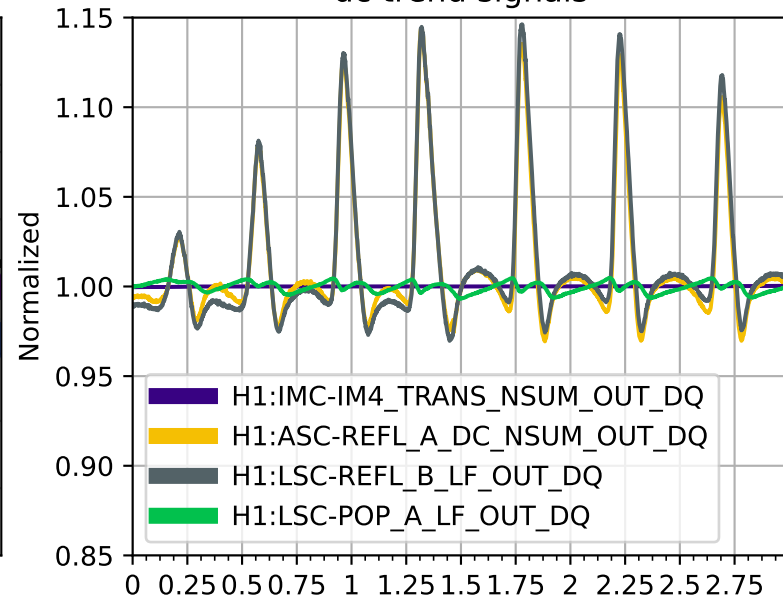

dc trend signals

dc trend signals

dc trend signals

Band-limited signal at 7.5 Hz

Band-limited signal at 0.75 Hz

dc trend signals

dc trend signals

dc trend signals

Band-limited signal at 7.5 Hz

Band-limited signal at 0.75 Hz