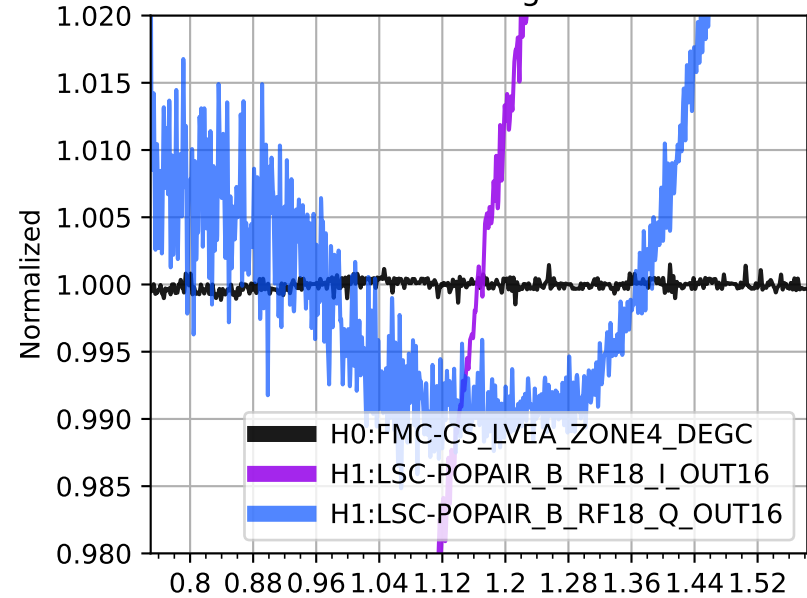

dc trend signals

dc trend signals

dc trend signals

Band-limited signal at 7.5 Hz

Band-limited signal at 0.75 Hz

dc trend signals

dc trend signals

dc trend signals

Band-limited signal at 7.5 Hz

Band-limited signal at 0.75 Hz