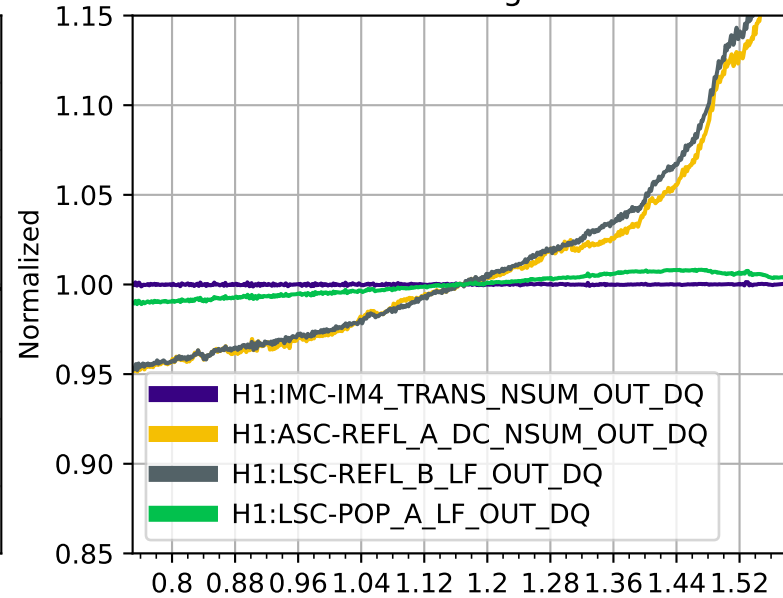

dc trend signals

dc trend signals

dc trend signals

Band-limited signal at 7.5 Hz

Band-limited signal at 0.75 Hz

dc trend signals

dc trend signals

dc trend signals

Band-limited signal at 7.5 Hz

Band-limited signal at 0.75 Hz