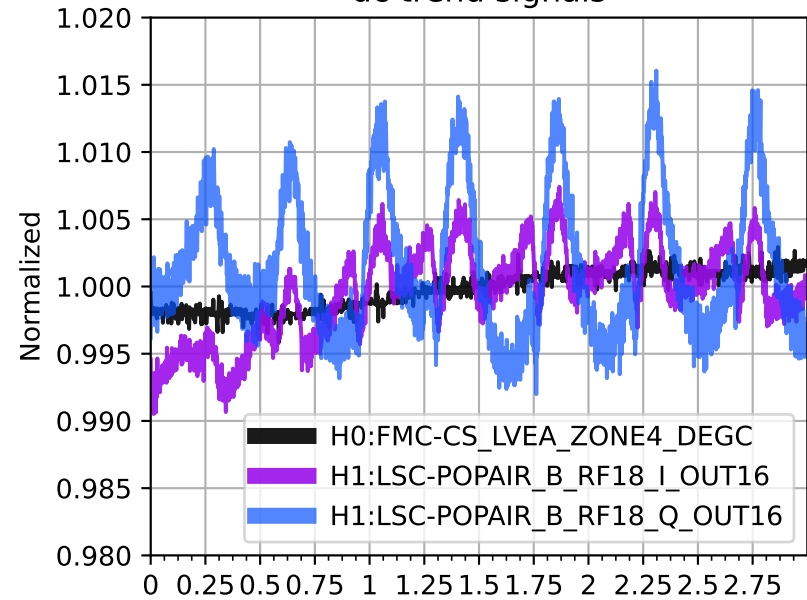

dc trend signals

dc trend signals

dc trend signals

Band-limited signal at 7.5 Hz

Band-limited signal at 0.75 Hz

dc trend signals

dc trend signals

dc trend signals

Band-limited signal at 7.5 Hz

Band-limited signal at 0.75 Hz