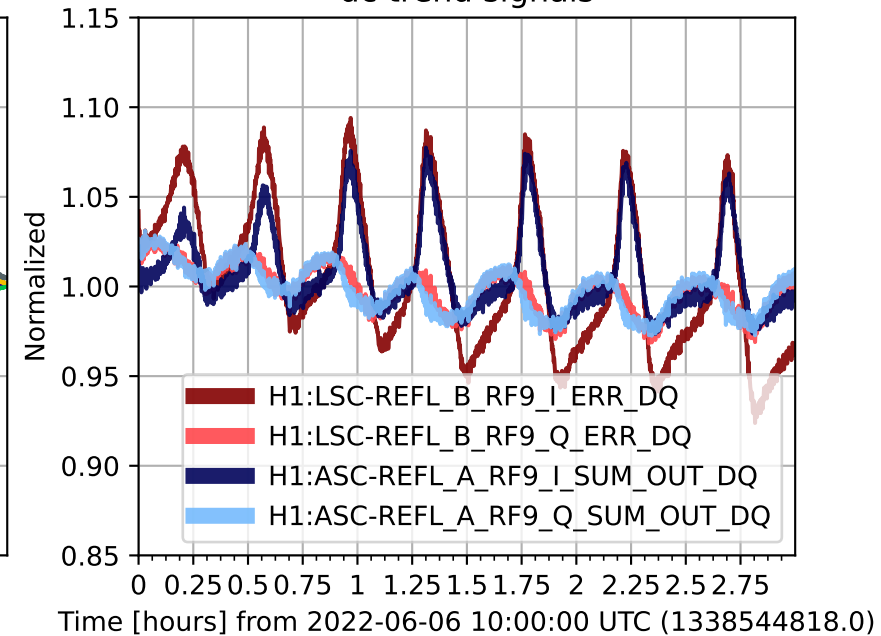

dc trend signals

dc trend signals

dc trend signals

Band-limited signal at 7.5 Hz

Band-limited signal at 0.75 Hz

dc trend signals

dc trend signals

dc trend signals

Band-limited signal at 7.5 Hz

Band-limited signal at 0.75 Hz