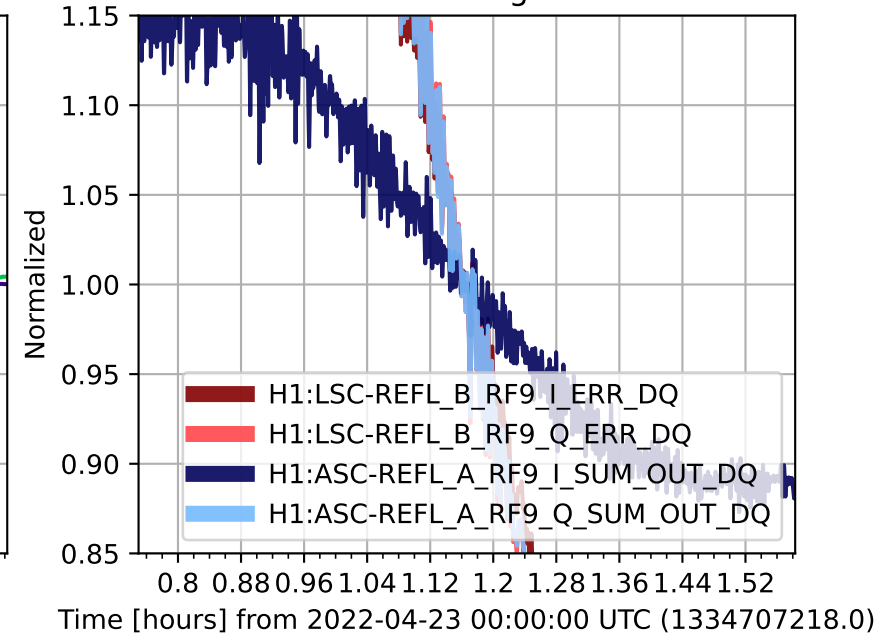

dc trend signals

dc trend signals

dc trend signals

Band-limited signal at 7.5 Hz

Band-limited signal at 0.75 Hz

dc trend signals

dc trend signals

dc trend signals

Band-limited signal at 7.5 Hz

Band-limited signal at 0.75 Hz