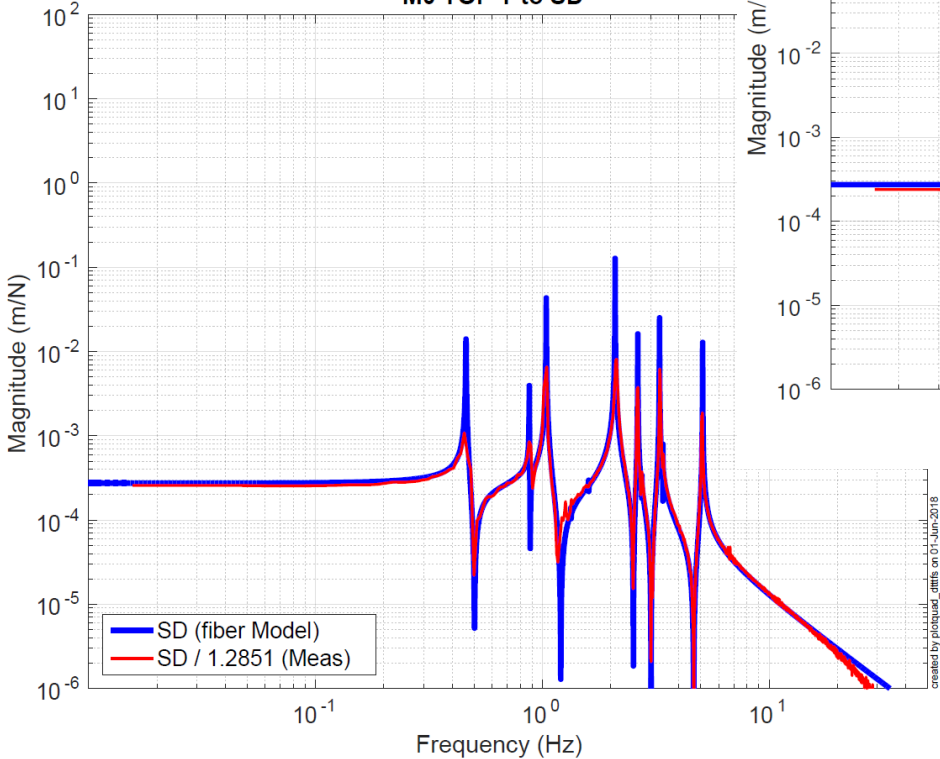

ETMX Main Chain

2018-06-01_1602 H1SUSETMX
M0 TOP T to SD