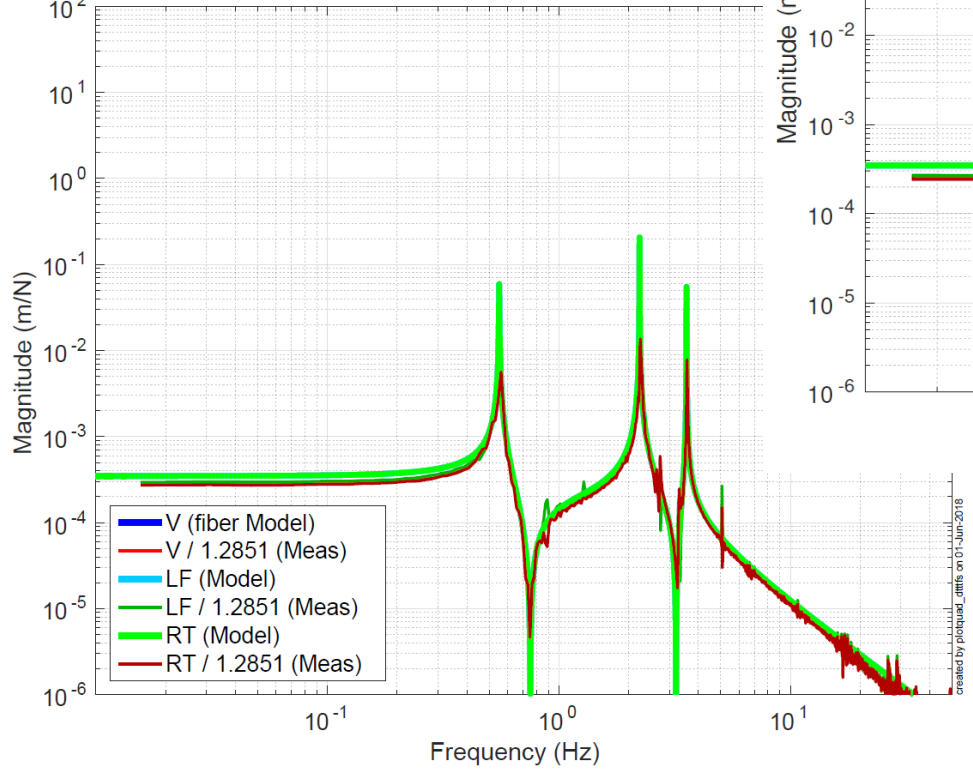

# ETMX Main Chain

2022-06-06\_2100 H1SUSETMX  
M0 TOP V to LFRT

2022-06-06\_1900 H1SUSETMX  
M0 TOP V to LFRT

2018-06-01\_1602 H1SUSETMX  
M0 TOP V to LFRT

# ETMX Main Chain

2018-06-01\_1602 H1SUSETMX  
M0 TOP T to SD

2022-06-06\_1900 H1SUSETMX  
M0 TOP T to SD

2022-06-06\_2100 H1SUSETMX  
M0 TOP T to SD