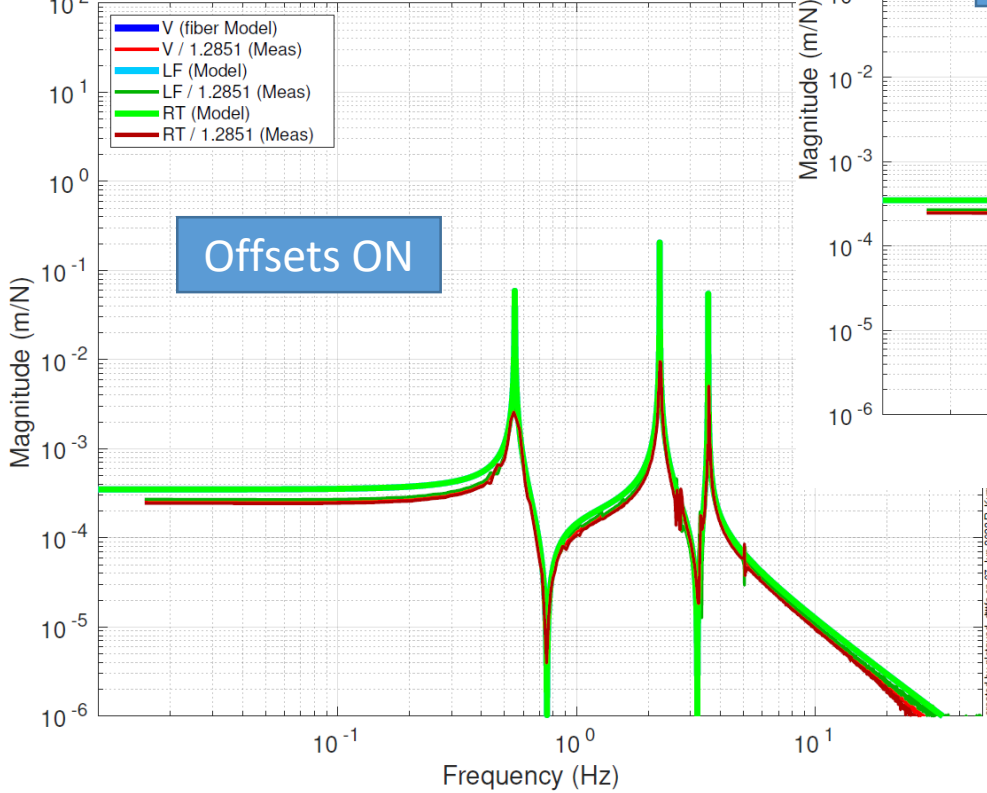

# ETMX Main Chain

2022-06-06\_2100 H1SUSETMX  
M0 TOP V to LFRT

2022-06-06\_1900 H1SUSETMX  
M0 TOP V to LFRT

2018-06-01\_1602 H1SUSETMX  
M0 TOP V to LFRT

# ETMX Main Chain

2018-06-01\_1602 H1SUSETMX  
M0 TOP T to SD

2022-06-06\_1900 H1SUSETMX  
M0 TOP T to SD

2022-06-06\_2100 H1SUSETMX  
M0 TOP T to SD