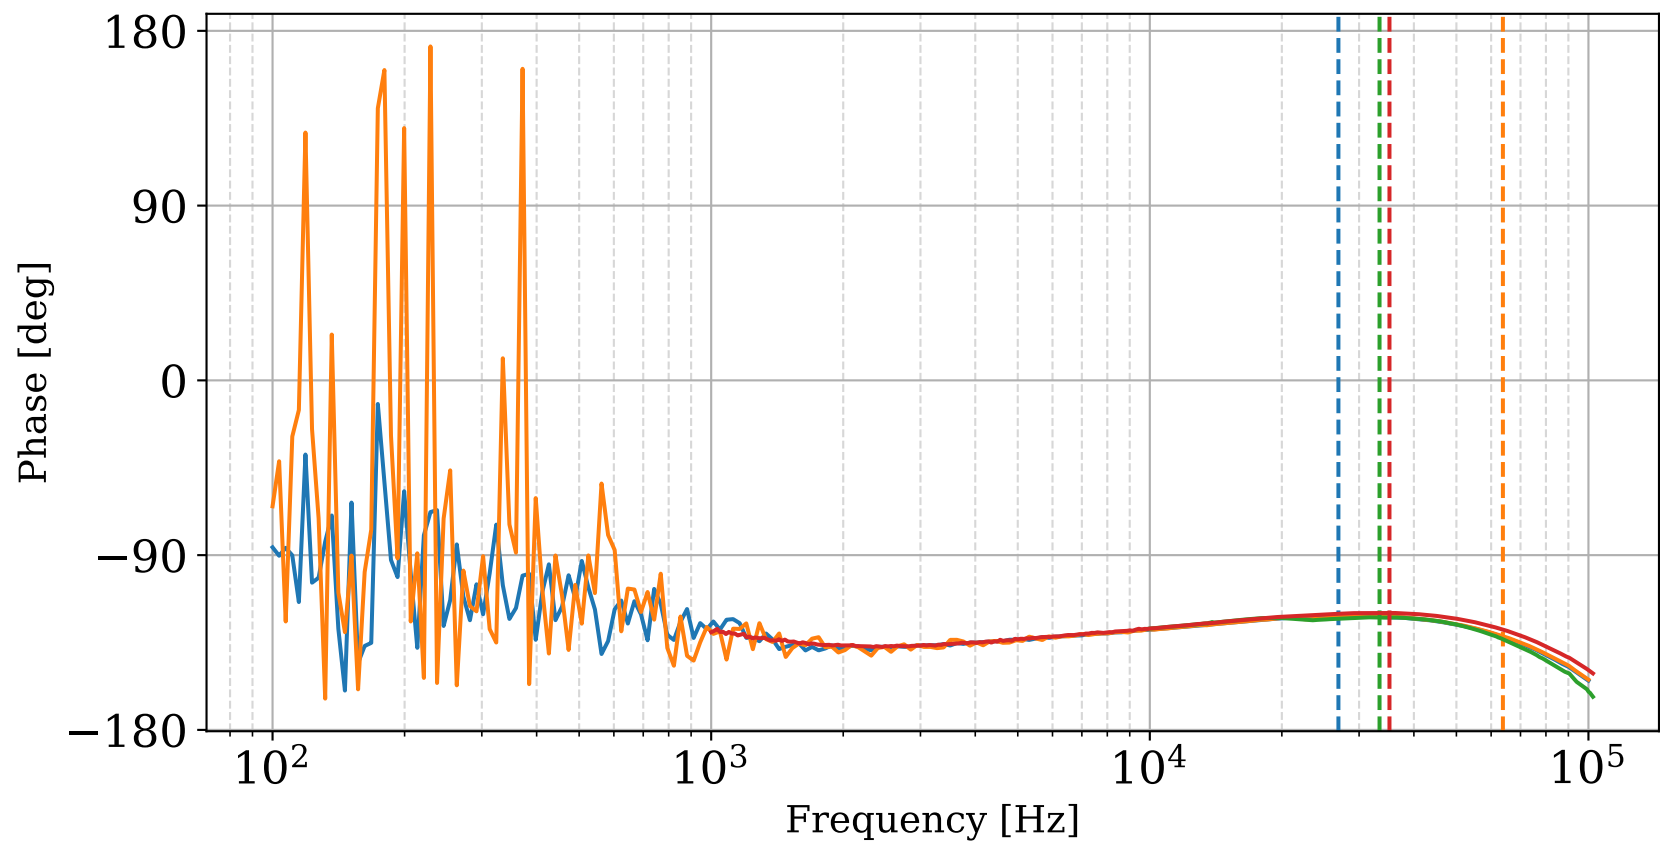

# all IMG OLG

- 2022 02 04, 14:03:43
- - - UGF = 26.9 kHz
- 2022 02 04, 14:05:10
- - - UGF = 63.8 kHz
- 2022 07 12, 10:29:16
- - - UGF = 33.4 kHz
- 2022 07 12, 11:23:46
- - - UGF = 35.2 kHz

- - - Margin = 58.0 degs
- - - Margin = 48.3 degs
- - - Margin = 57.9 degs
- - - Margin = 60.2 degs