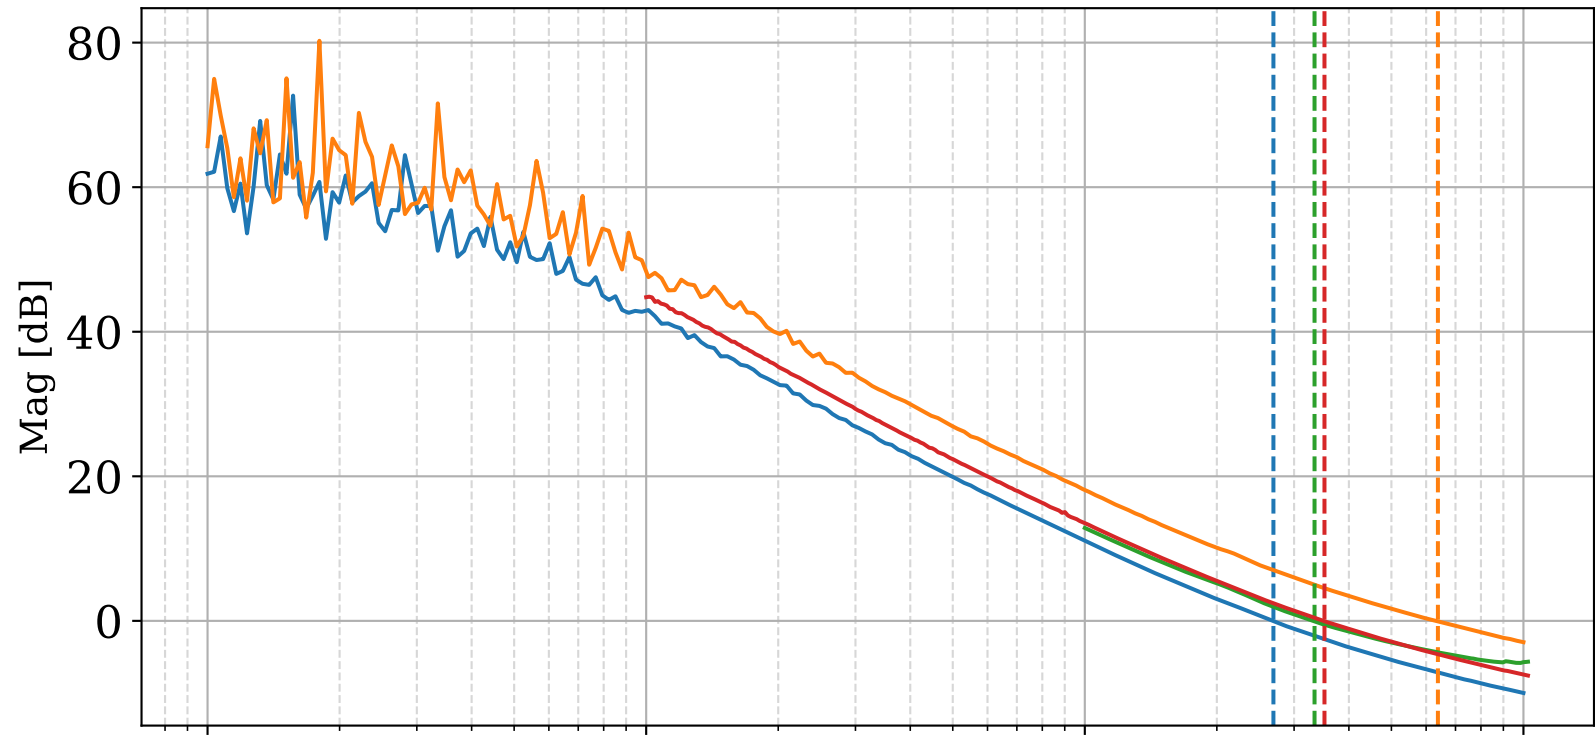

# all IMG OLG

- 2022 02 04, 14:03:43
- - - UGF = 26.9 kHz
- 2022 02 04, 14:05:10
- - - UGF = 63.8 kHz
- 2022 07 12, 10:29:16
- - - UGF = 33.4 kHz
- 2022 07 12, 11:23:46
- - - UGF = 35.2 kHz

- - - Margin = 58.0 degs
- - - Margin = 48.3 degs
- - - Margin = 57.9 degs
- - - Margin = 60.2 degs