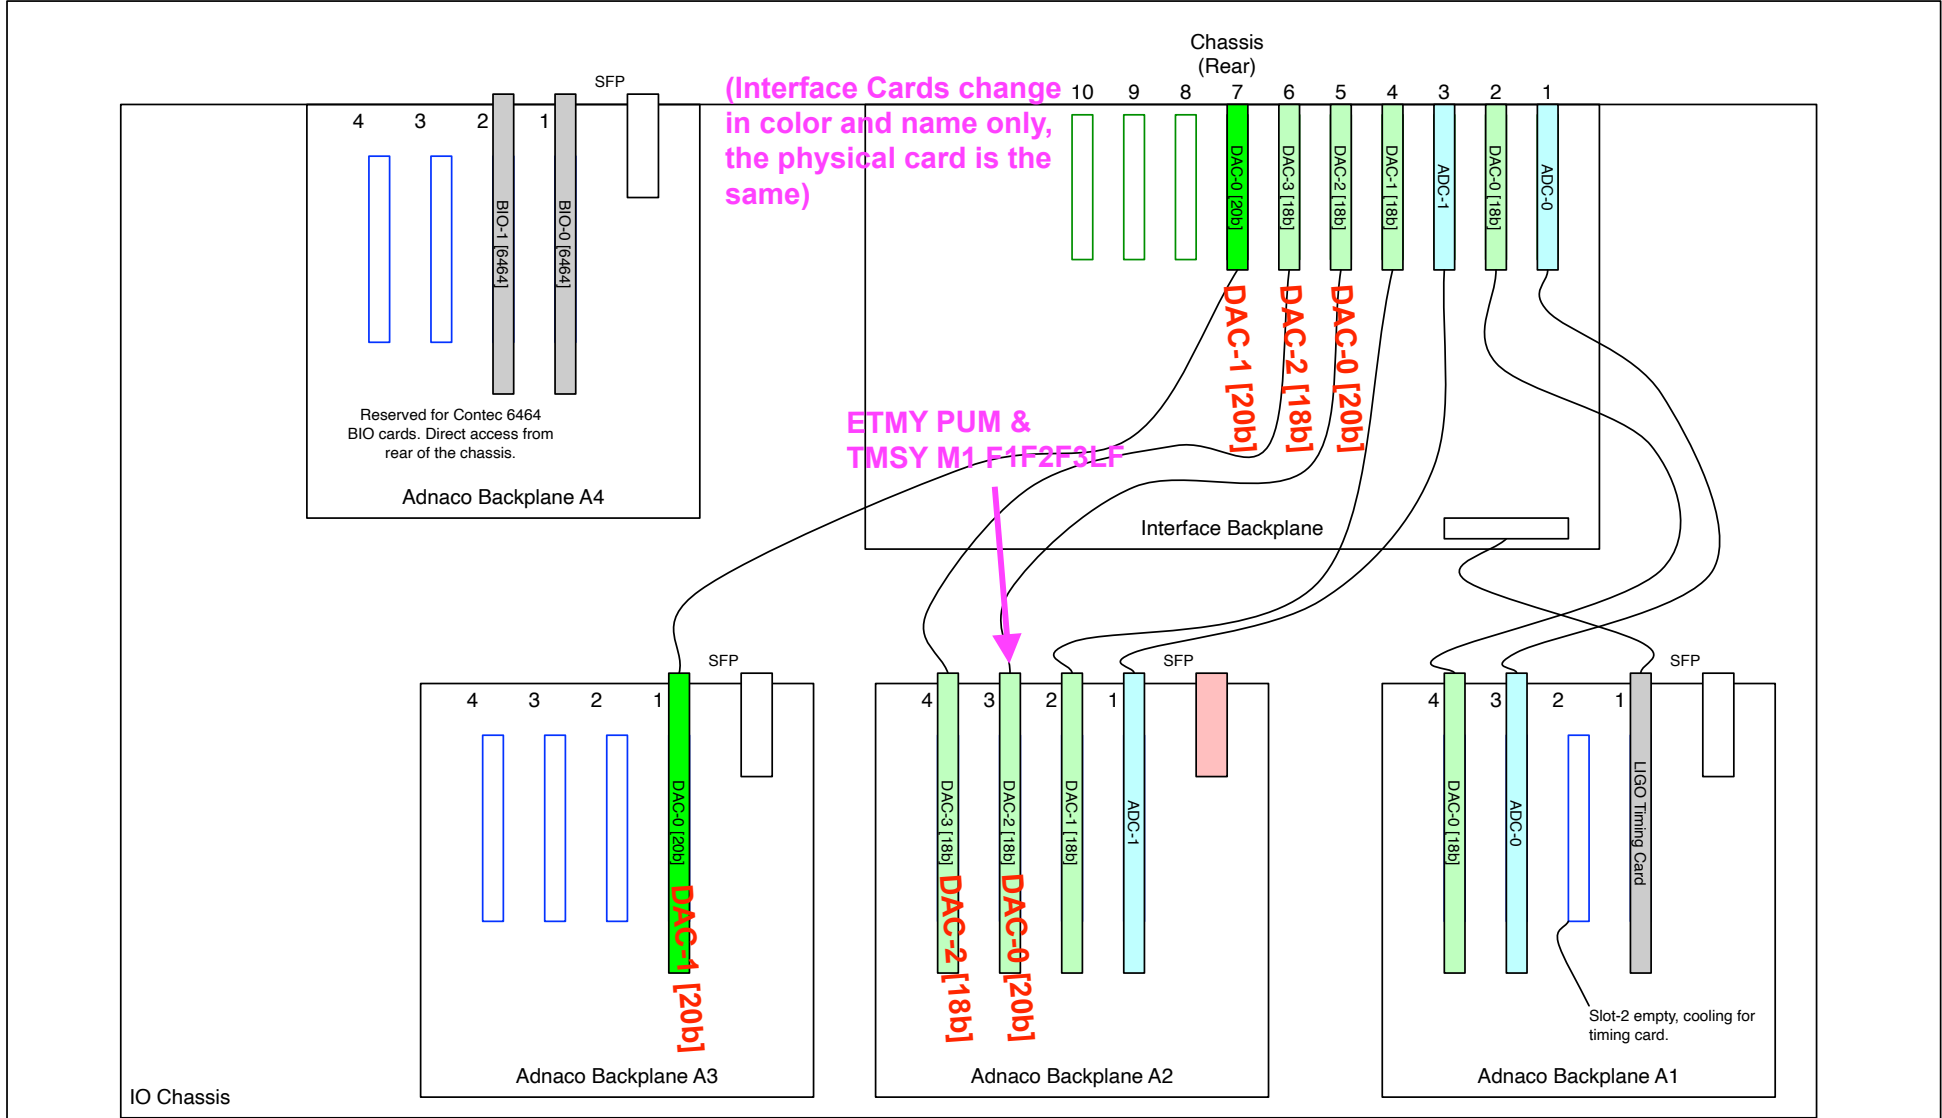

not to scale
front of chassis at bottom of drawing, top
down view.

h1susex
Upgraded to V5 IO Chassis 28sep2021
Chassis SN S1900326

LHO CDS IO Chassis As Built
Last Updated: 03 February 2022
DCC: LIGO-D1301004
Sheet 33 of 67

not to scale
front of chassis at bottom of drawing, top
down view.

h1susey

Upgraded to V5 IO Chassis 05oct2021
Chassis SN S1900238

LHO CDS IO Chassis As Built

Last Updated: 03 February 2022

DCC: LIGO-D1301004