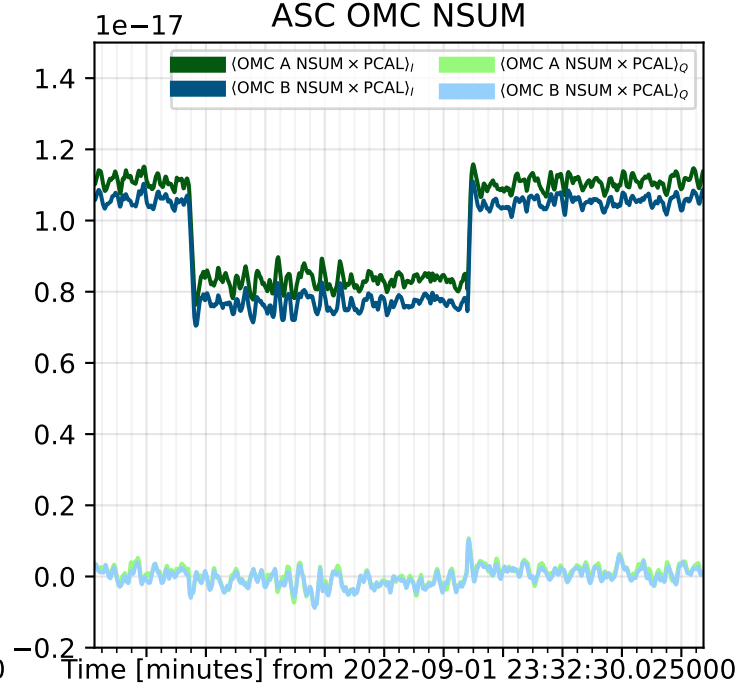

DCPD & AS C NSUM

ASC OMC NSUM

ASC OMC pitch/yaw, normalized by NSUM

ASC OMC pitch/yaw, normalized by PCAL