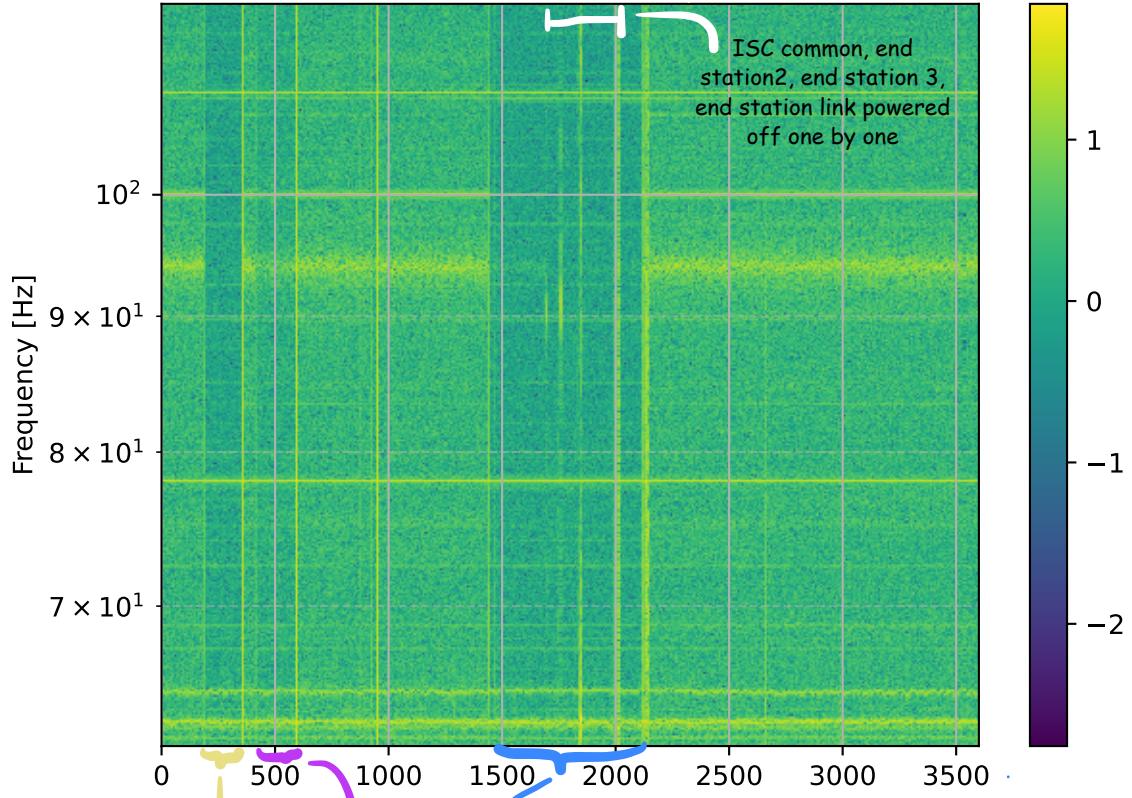

H1:PEM-EX_MAG_EBAY_SUSRACK_Y_DQ spectrogram, t0 = 1347750010

ISC common powered off
End station 2 powered off
ISC C1 Beckhoff power supply ground lifted