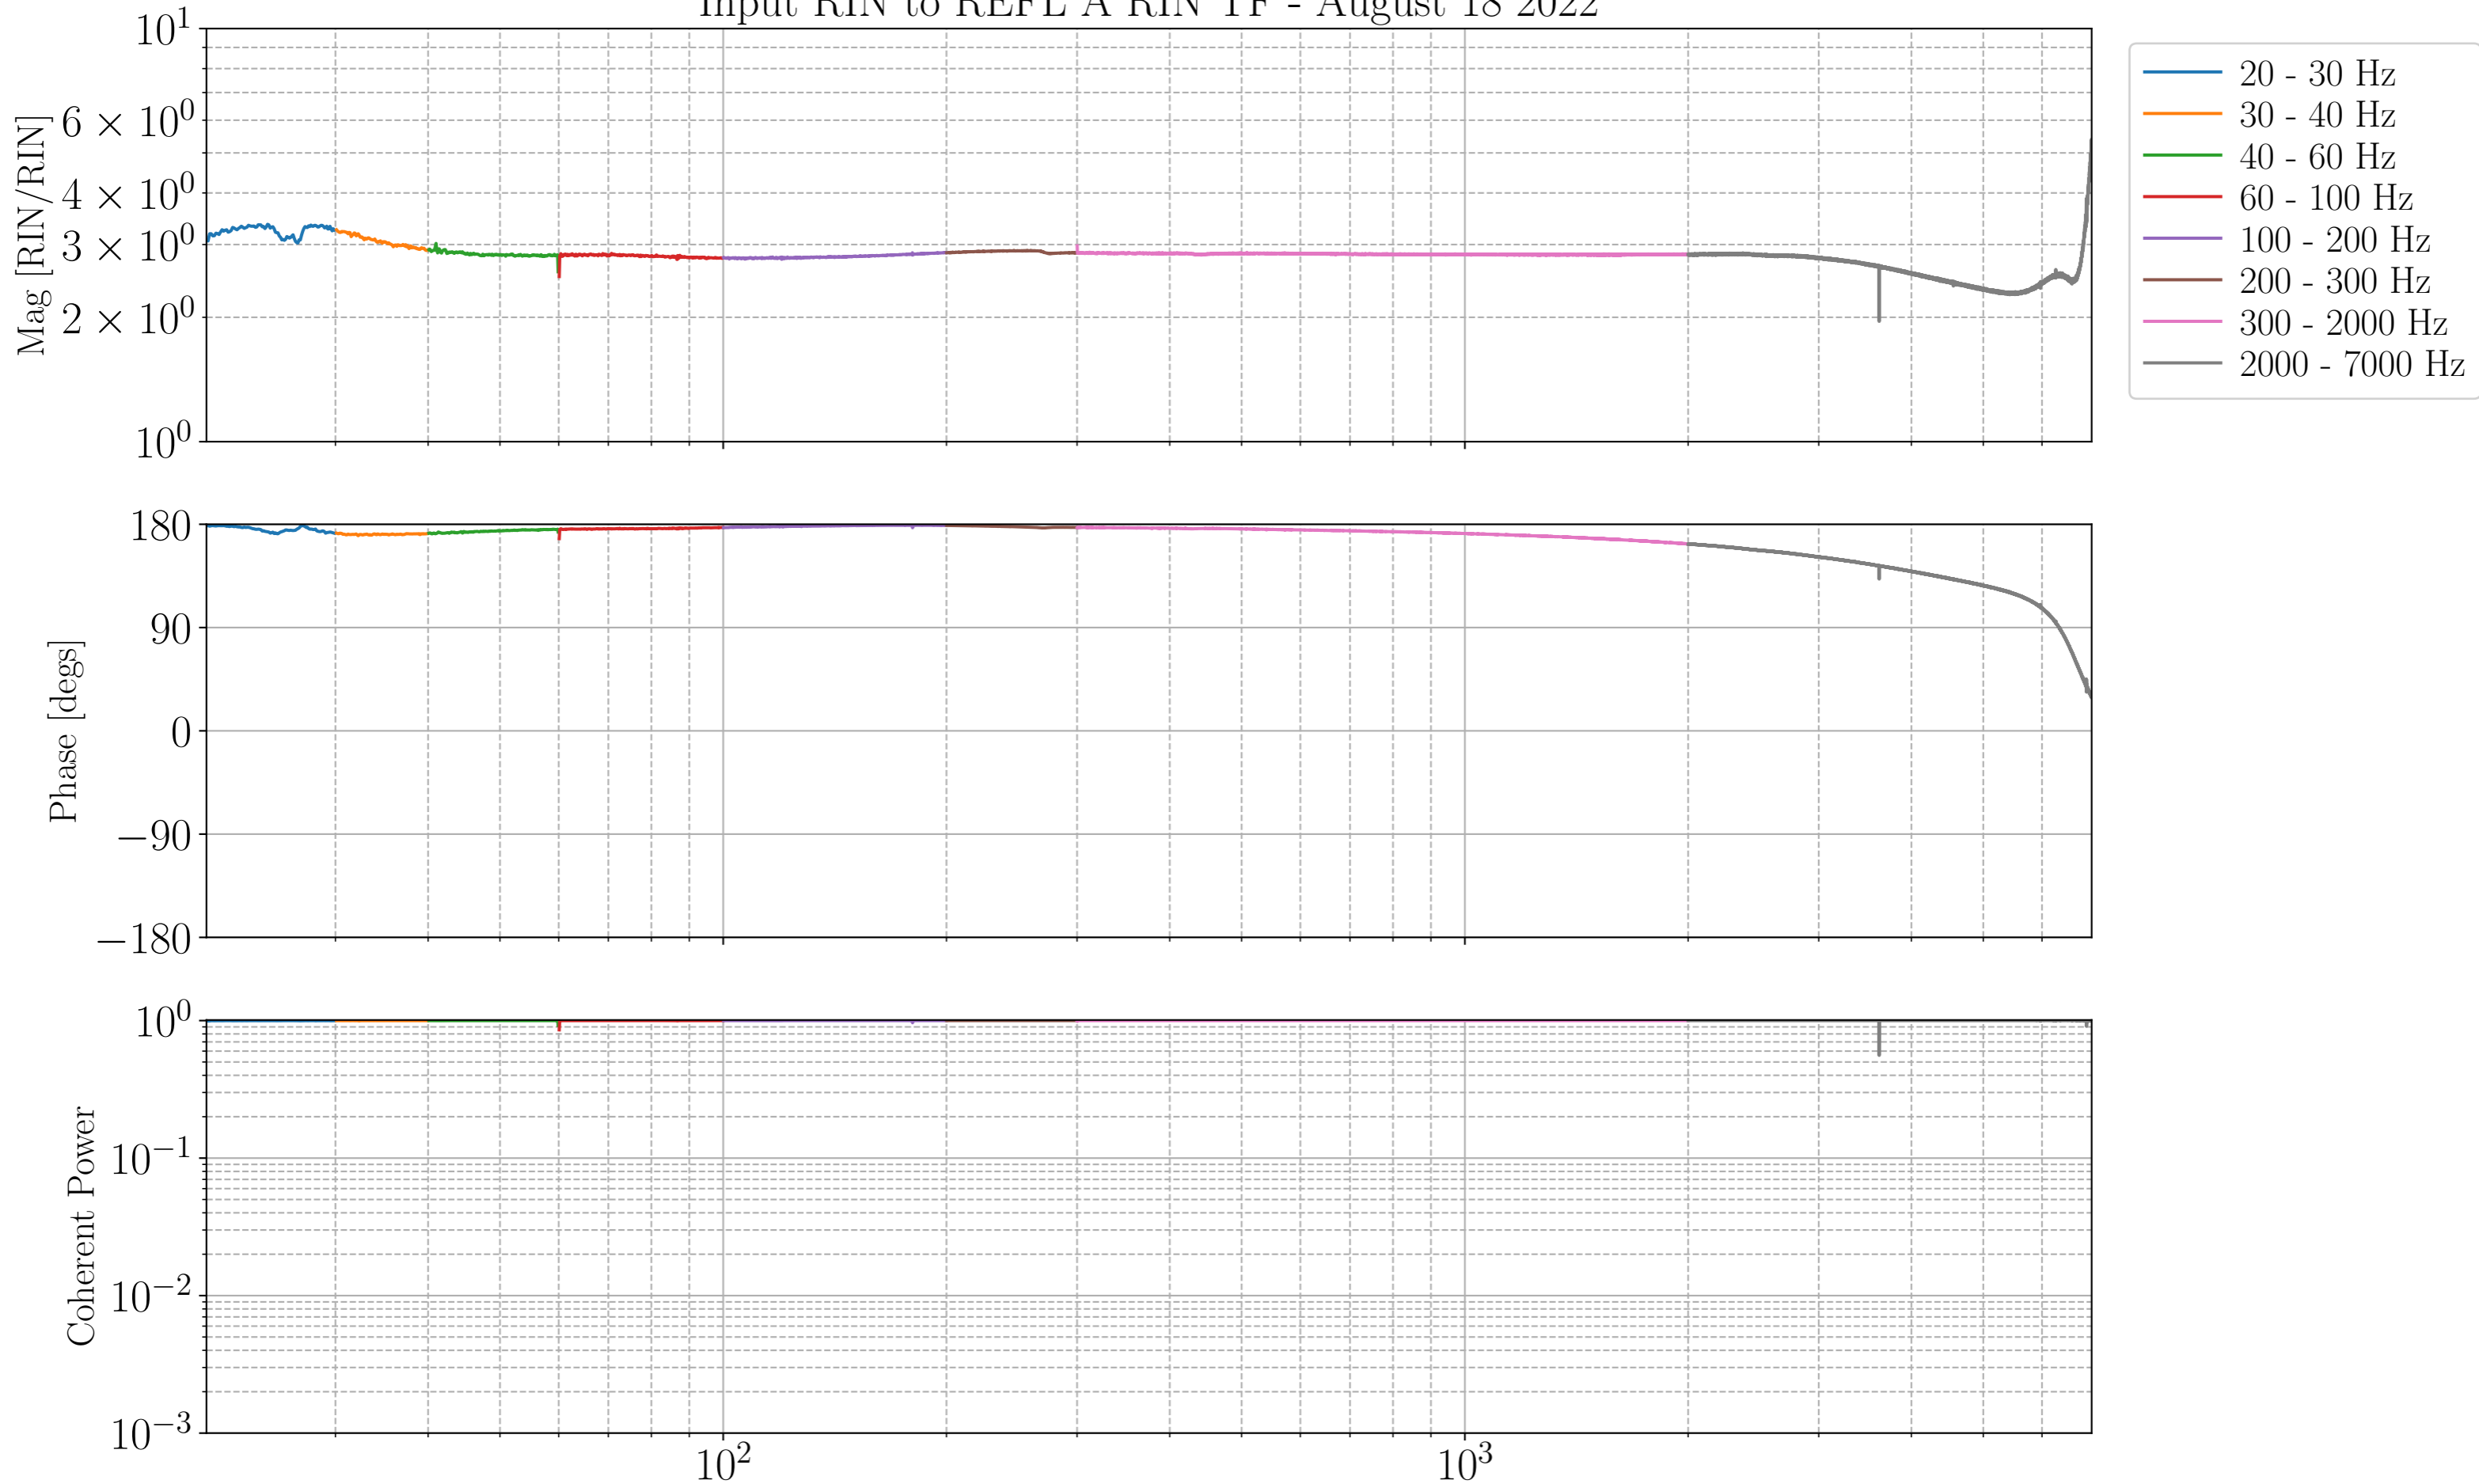

Input RIN to REFL A RIN TF- August 18 2022

bandlimits = 20-30 Hz, gps start = 1344926824, duration = 155 s, averages = 30, binwidth = 0.1 Hz, overlap = 0.5
 bandlimits = 30-40 Hz, gps start = 1344926994, duration = 155 s, averages = 30, binwidth = 0.1 Hz, overlap = 0.5
 bandlimits = 40-60 Hz, gps start = 1344927165, duration = 155 s, averages = 30, binwidth = 0.1 Hz, overlap = 0.5
 bandlimits = 60-100 Hz, gps start = 1344927507, duration = 155 s, averages = 30, binwidth = 0.1 Hz, overlap = 0.5
 bandlimits = 100-200 Hz, gps start = 1344927677, duration = 155 s, averages = 30, binwidth = 0.1 Hz, overlap = 0.5
 bandlimits = 200-300 Hz, gps start = 1344927847, duration = 155 s, averages = 30, binwidth = 0.1 Hz, overlap = 0.5
 bandlimits = 300-2000 Hz, gps start = 1344928018, duration = 155 s, averages = 30, binwidth = 0.1 Hz, overlap = 0.5
 bandlimits = 2000-7000 Hz, gps start = 1344928188, duration = 155 s, averages = 30, binwidth = 0.1 Hz, overlap = 0.5