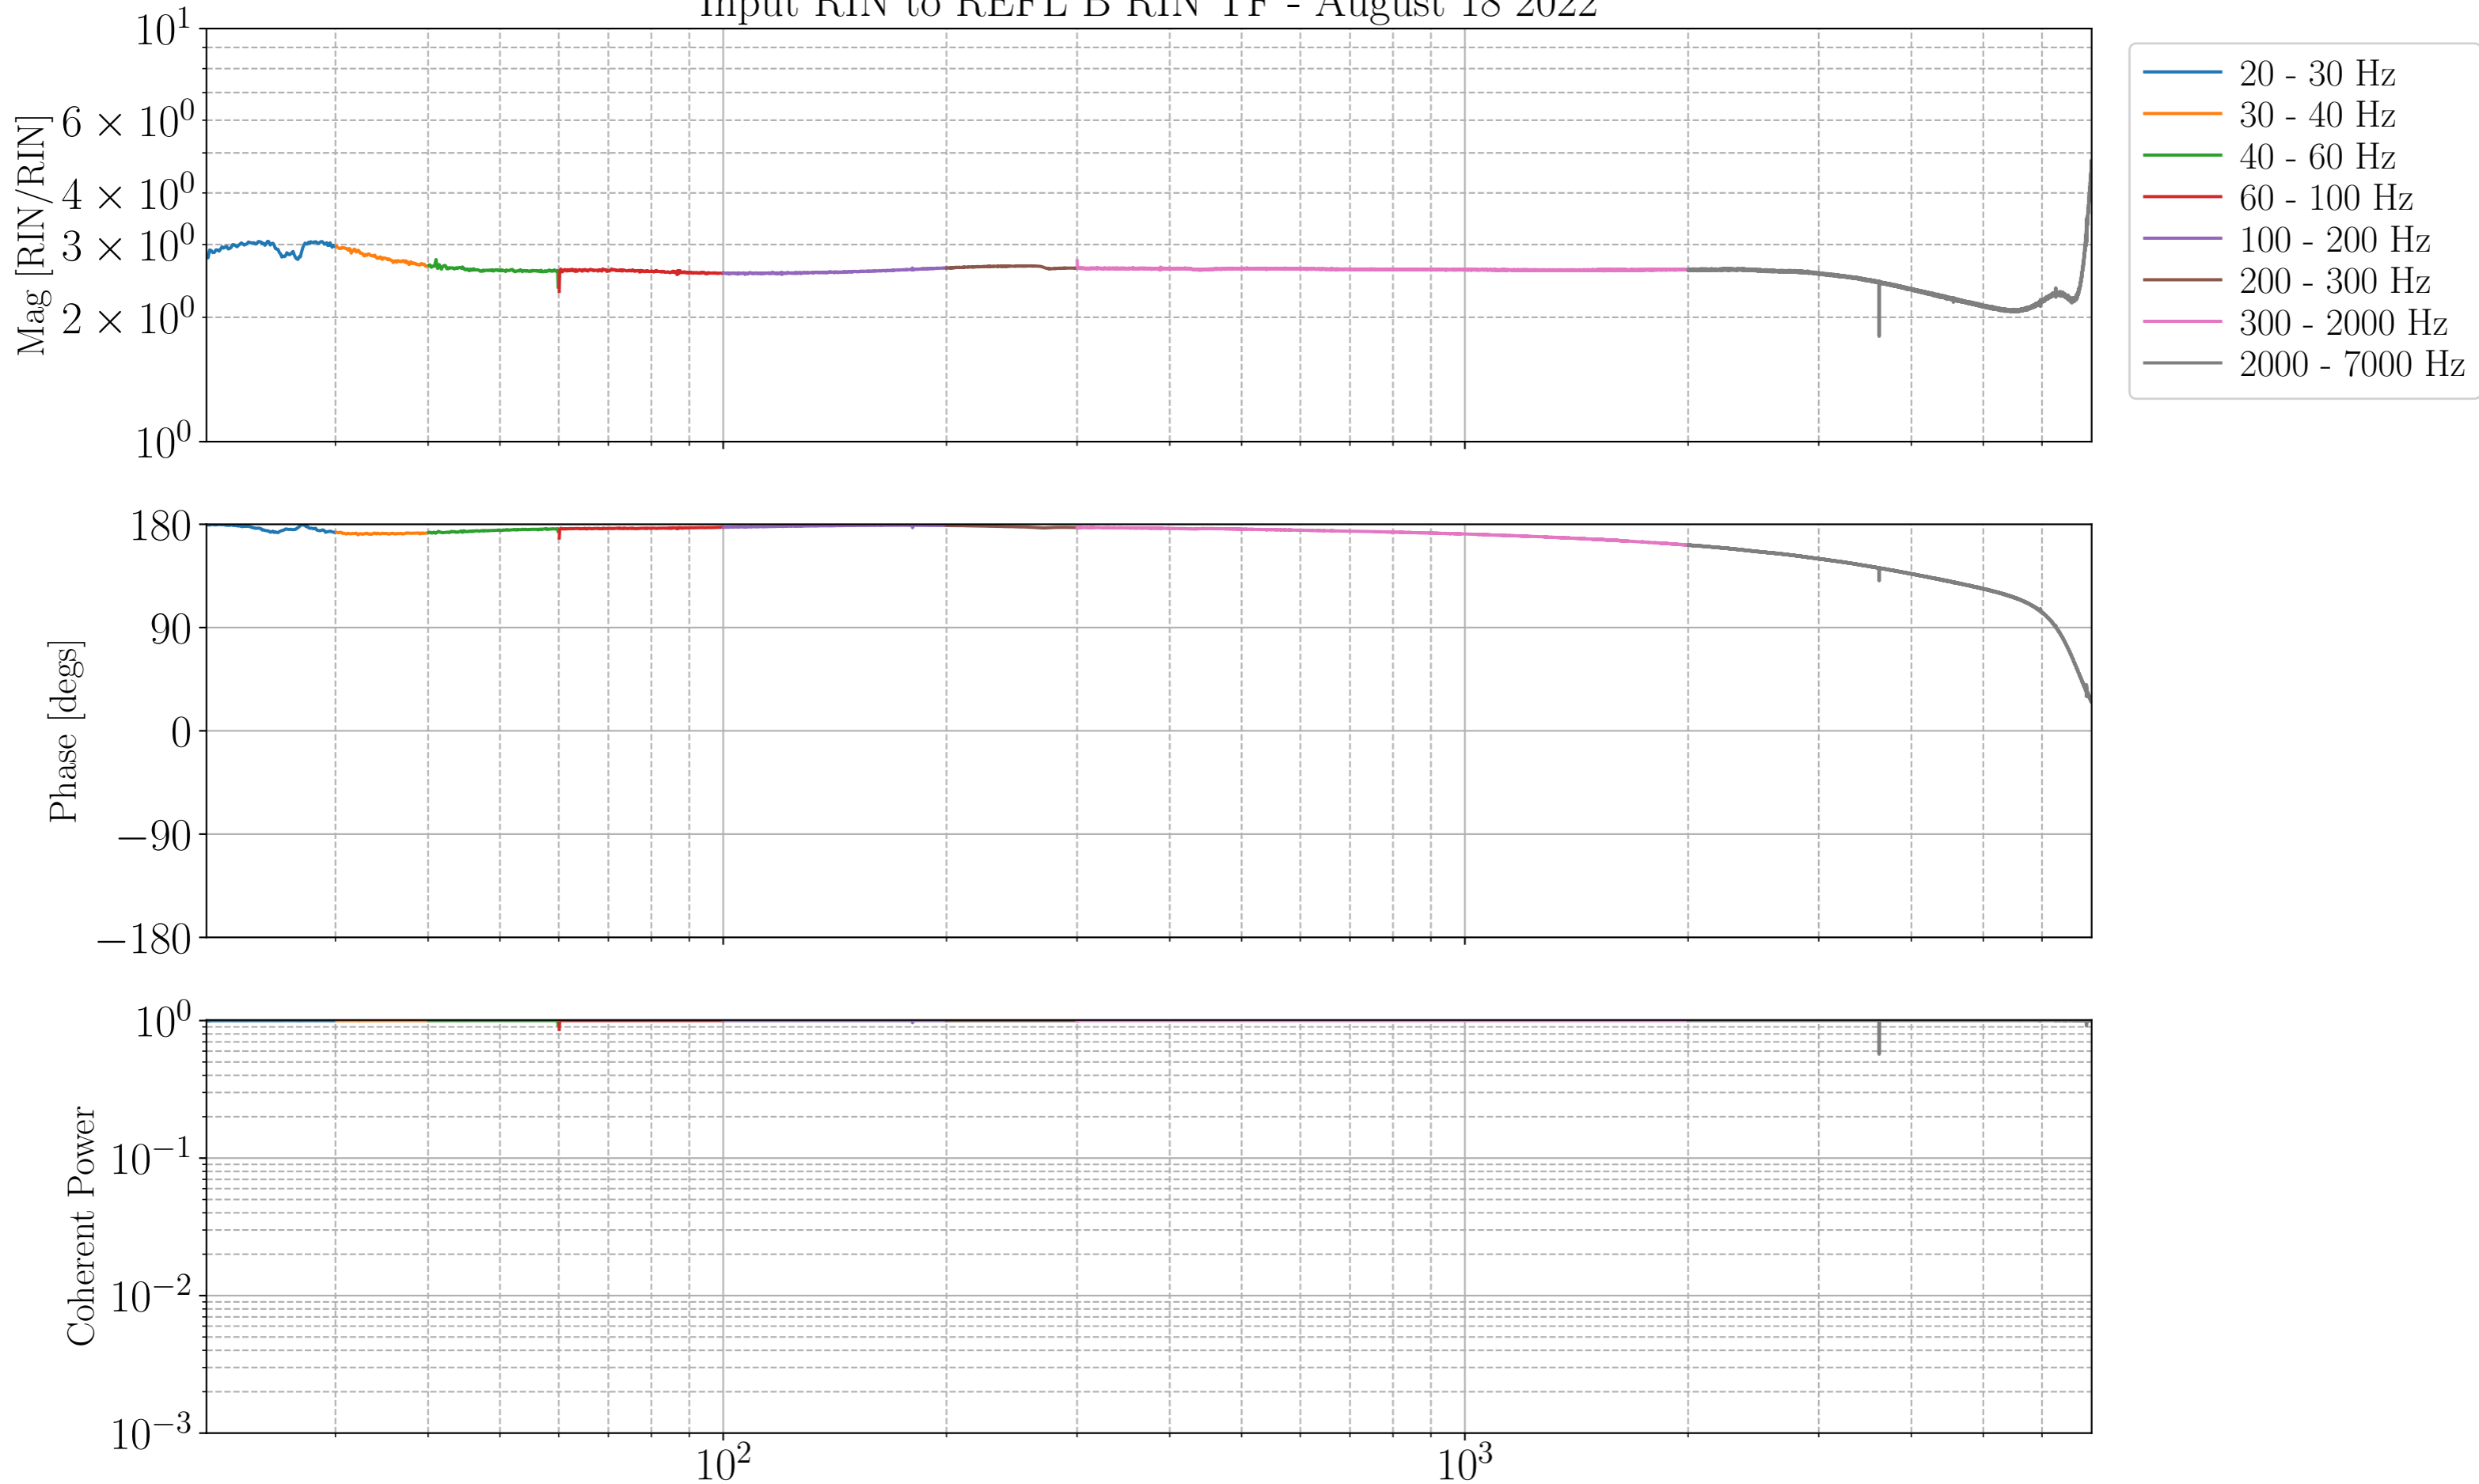

Input RIN to REFL B RIN TF - August 18 2022

bandlimits = 20-30 Hz, gps start = 1344926824, duration = 155 s, averages = 30, binwidth = 0.1 Hz, overlap = 0.5
 bandlimits = 30-40 Hz, gps start = 1344926994, duration = 155 s, averages = 30, binwidth = 0.1 Hz, overlap = 0.5
 bandlimits = 40-60 Hz, gps start = 1344927165, duration = 155 s, averages = 30, binwidth = 0.1 Hz, overlap = 0.5
 bandlimits = 60-100 Hz, gps start = 1344927507, duration = 155 s, averages = 30, binwidth = 0.1 Hz, overlap = 0.5
 bandlimits = 100-200 Hz, gps start = 1344927677, duration = 155 s, averages = 30, binwidth = 0.1 Hz, overlap = 0.5
 bandlimits = 200-300 Hz, gps start = 1344927847, duration = 155 s, averages = 30, binwidth = 0.1 Hz, overlap = 0.5
 bandlimits = 300-2000 Hz, gps start = 1344928018, duration = 155 s, averages = 30, binwidth = 0.1 Hz, overlap = 0.5
 bandlimits = 2000-7000 Hz, gps start = 1344928188, duration = 155 s, averages = 30, binwidth = 0.1 Hz, overlap = 0.5