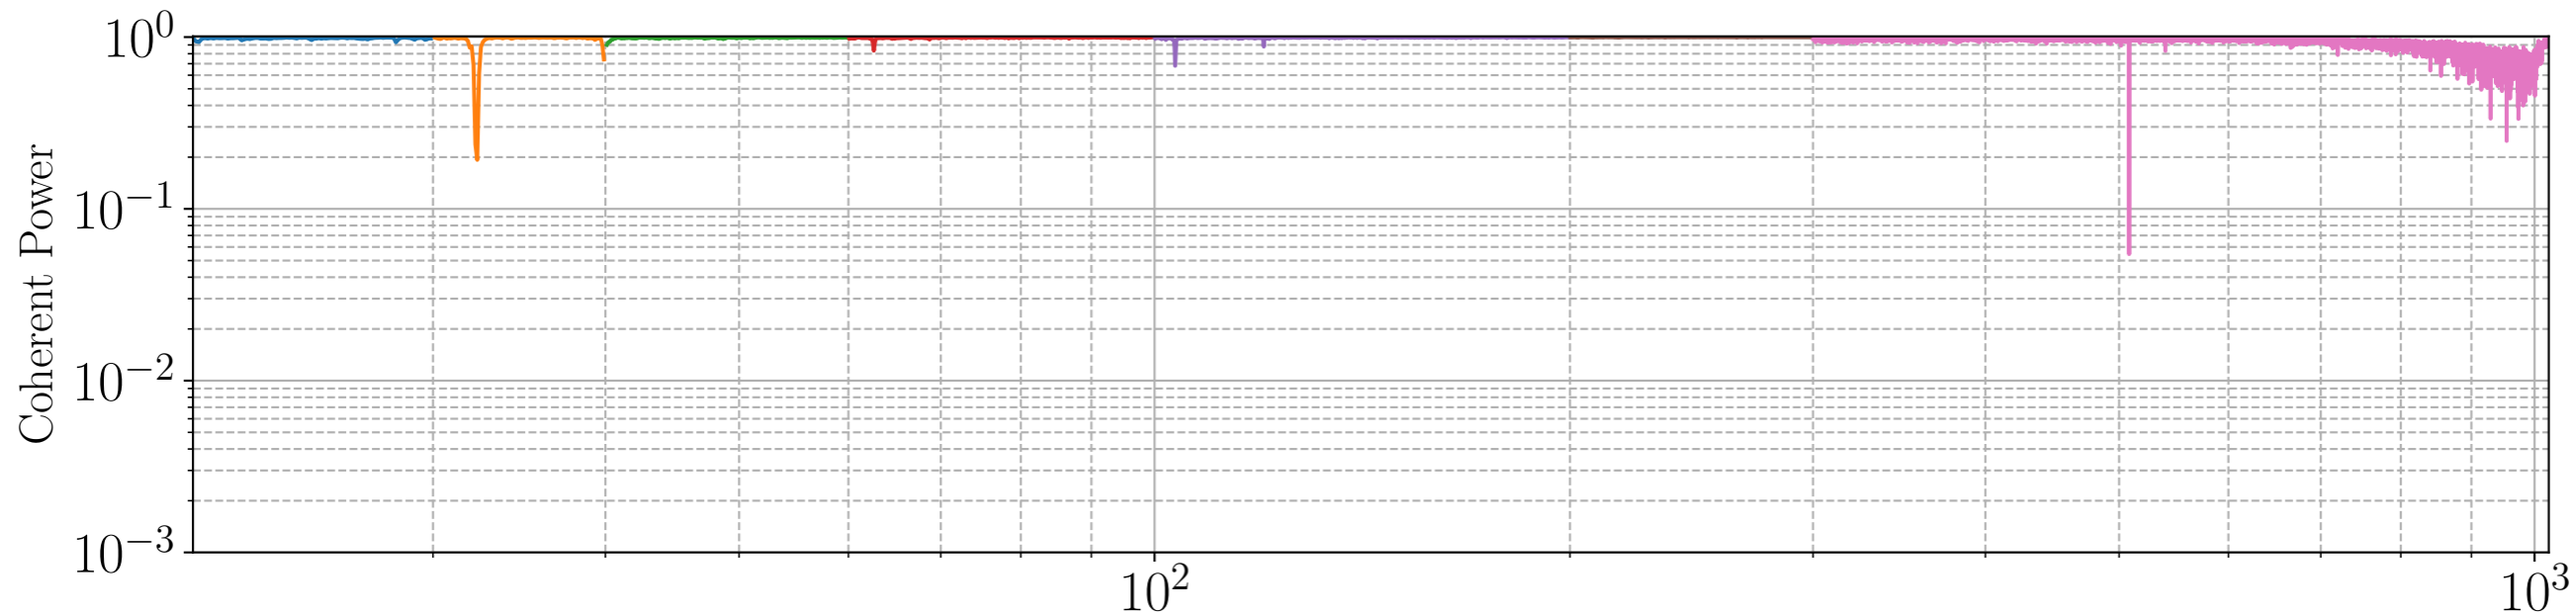

Input RIN to AS C RIN TF - August 18 2022

- 20 - 30 Hz
- 30 - 40 Hz
- 40 - 60 Hz
- 60 - 100 Hz
- 100 - 200 Hz
- 200 - 300 Hz
- 300 - 2000 Hz

bandlimits = 20-30 Hz, gps start = 1344926824, duration = 155 s, averages = 30, binwidth = 0.1 Hz, overlap = 0.5
 bandlimits = 30-40 Hz, gps start = 1344926994, duration = 155 s, averages = 30, binwidth = 0.1 Hz, overlap = 0.5
 bandlimits = 40-60 Hz, gps start = 1344927165, duration = 155 s, averages = 30, binwidth = 0.1 Hz, overlap = 0.5
 bandlimits = 60-100 Hz, gps start = 1344927507, duration = 155 s, averages = 30, binwidth = 0.1 Hz, overlap = 0.5
 bandlimits = 100-200 Hz, gps start = 1344927677, duration = 155 s, averages = 30, binwidth = 0.1 Hz, overlap = 0.5
 bandlimits = 200-300 Hz, gps start = 1344927847, duration = 155 s, averages = 30, binwidth = 0.1 Hz, overlap = 0.5
 bandlimits = 300-2000 Hz, gps start = 1344928018, duration = 155 s, averages = 30, binwidth = 0.1 Hz, overlap = 0.5