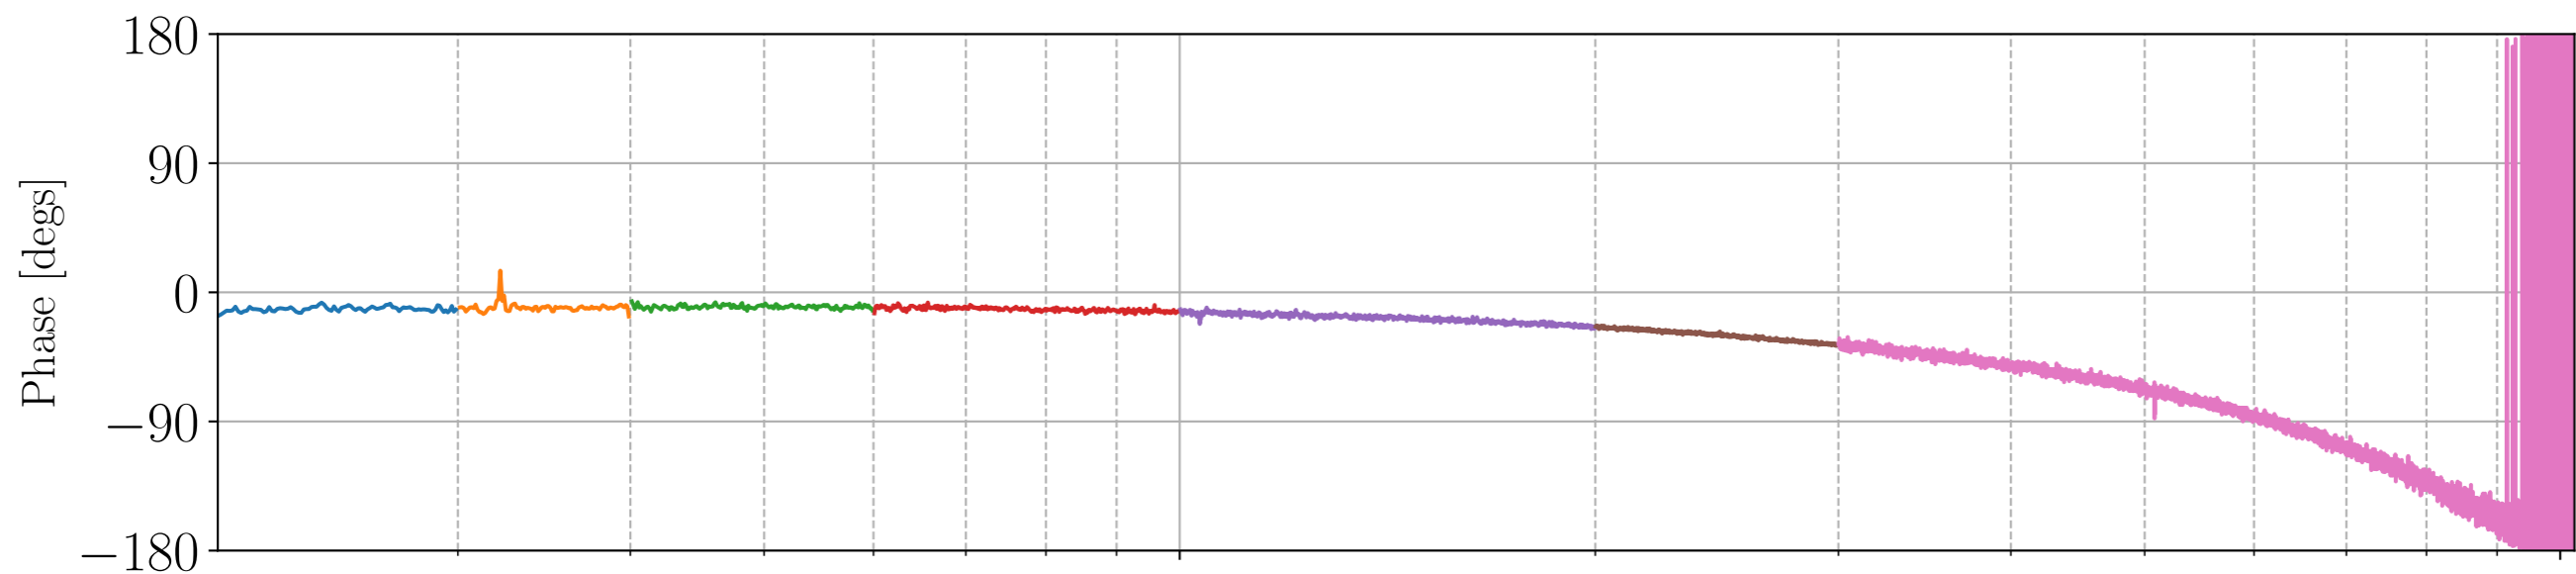

Input RIN to AS C RIN TF - August 18 2022

- 20 - 30 Hz
- 30 - 40 Hz
- 40 - 60 Hz
- 60 - 100 Hz
- 100 - 200 Hz
- 200 - 300 Hz
- 300 - 2000 Hz

bandlimits = 20-30 Hz, gps start = 1344926824, duration = 155 s, averages = 30, binwidth = 0.1 Hz, overlap = 0.5
 bandlimits = 30-40 Hz, gps start = 1344926994, duration = 155 s, averages = 30, binwidth = 0.1 Hz, overlap = 0.5
 bandlimits = 40-60 Hz, gps start = 1344927165, duration = 155 s, averages = 30, binwidth = 0.1 Hz, overlap = 0.5
 bandlimits = 60-100 Hz, gps start = 1344927507, duration = 155 s, averages = 30, binwidth = 0.1 Hz, overlap = 0.5
 bandlimits = 100-200 Hz, gps start = 1344927677, duration = 155 s, averages = 30, binwidth = 0.1 Hz, overlap = 0.5
 bandlimits = 200-300 Hz, gps start = 1344927847, duration = 155 s, averages = 30, binwidth = 0.1 Hz, overlap = 0.5
 bandlimits = 300-2000 Hz, gps start = 1344928018, duration = 155 s, averages = 30, binwidth = 0.1 Hz, overlap = 0.5