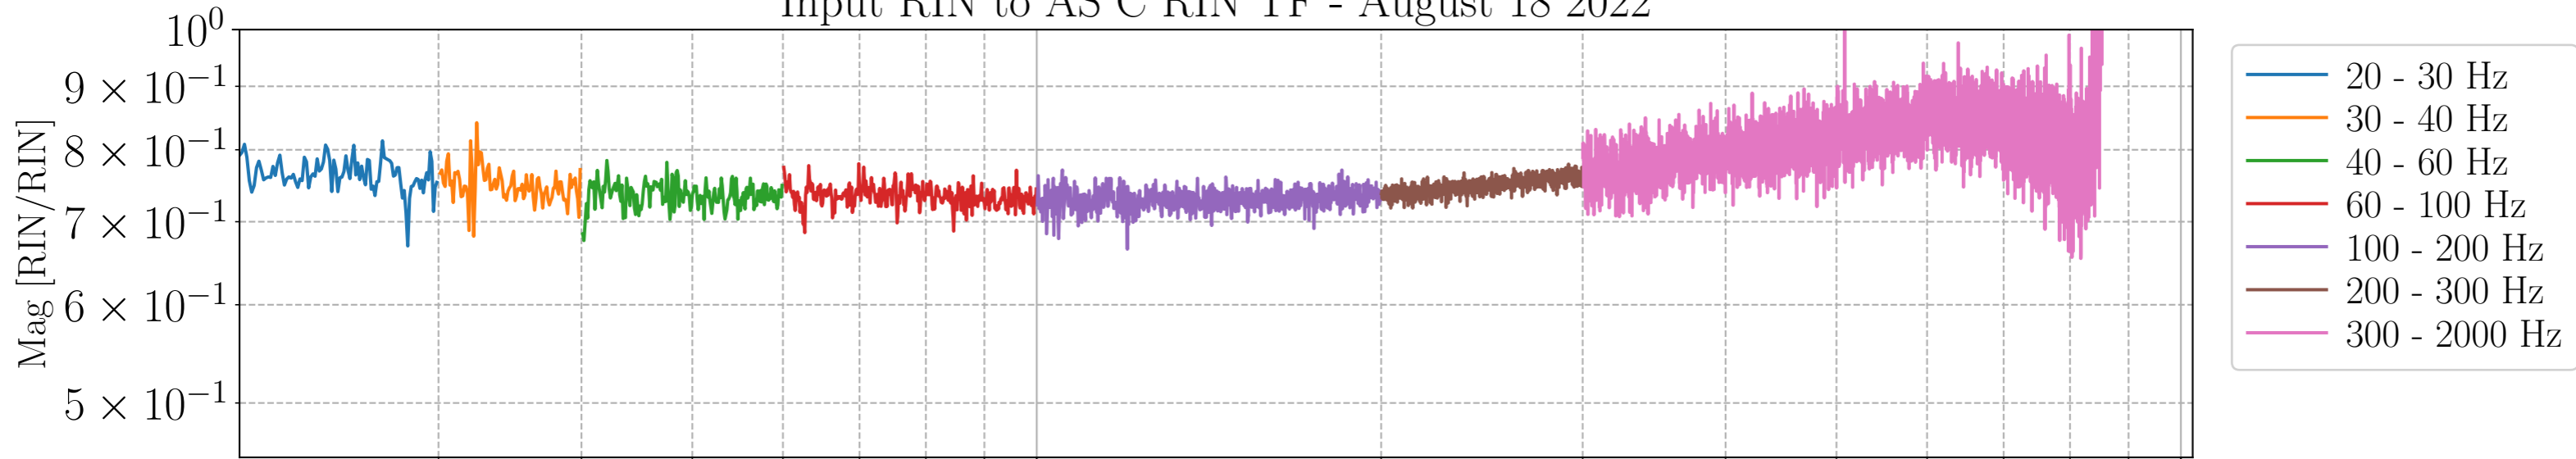

Input RIN to AS C RIN TF - August 18 2022

- 20 - 30 Hz
- 30 - 40 Hz
- 40 - 60 Hz
- 60 - 100 Hz
- 100 - 200 Hz
- 200 - 300 Hz
- 300 - 2000 Hz

bandlimits = 20-30 Hz, gps start = 1344926824, duration = 155 s, averages = 30, binwidth = 0.1 Hz, overlap = 0.5
 bandlimits = 30-40 Hz, gps start = 1344926994, duration = 155 s, averages = 30, binwidth = 0.1 Hz, overlap = 0.5
 bandlimits = 40-60 Hz, gps start = 1344927165, duration = 155 s, averages = 30, binwidth = 0.1 Hz, overlap = 0.5
 bandlimits = 60-100 Hz, gps start = 1344927507, duration = 155 s, averages = 30, binwidth = 0.1 Hz, overlap = 0.5
 bandlimits = 100-200 Hz, gps start = 1344927677, duration = 155 s, averages = 30, binwidth = 0.1 Hz, overlap = 0.5
 bandlimits = 200-300 Hz, gps start = 1344927847, duration = 155 s, averages = 30, binwidth = 0.1 Hz, overlap = 0.5
 bandlimits = 300-2000 Hz, gps start = 1344928018, duration = 155 s, averages = 30, binwidth = 0.1 Hz, overlap = 0.5