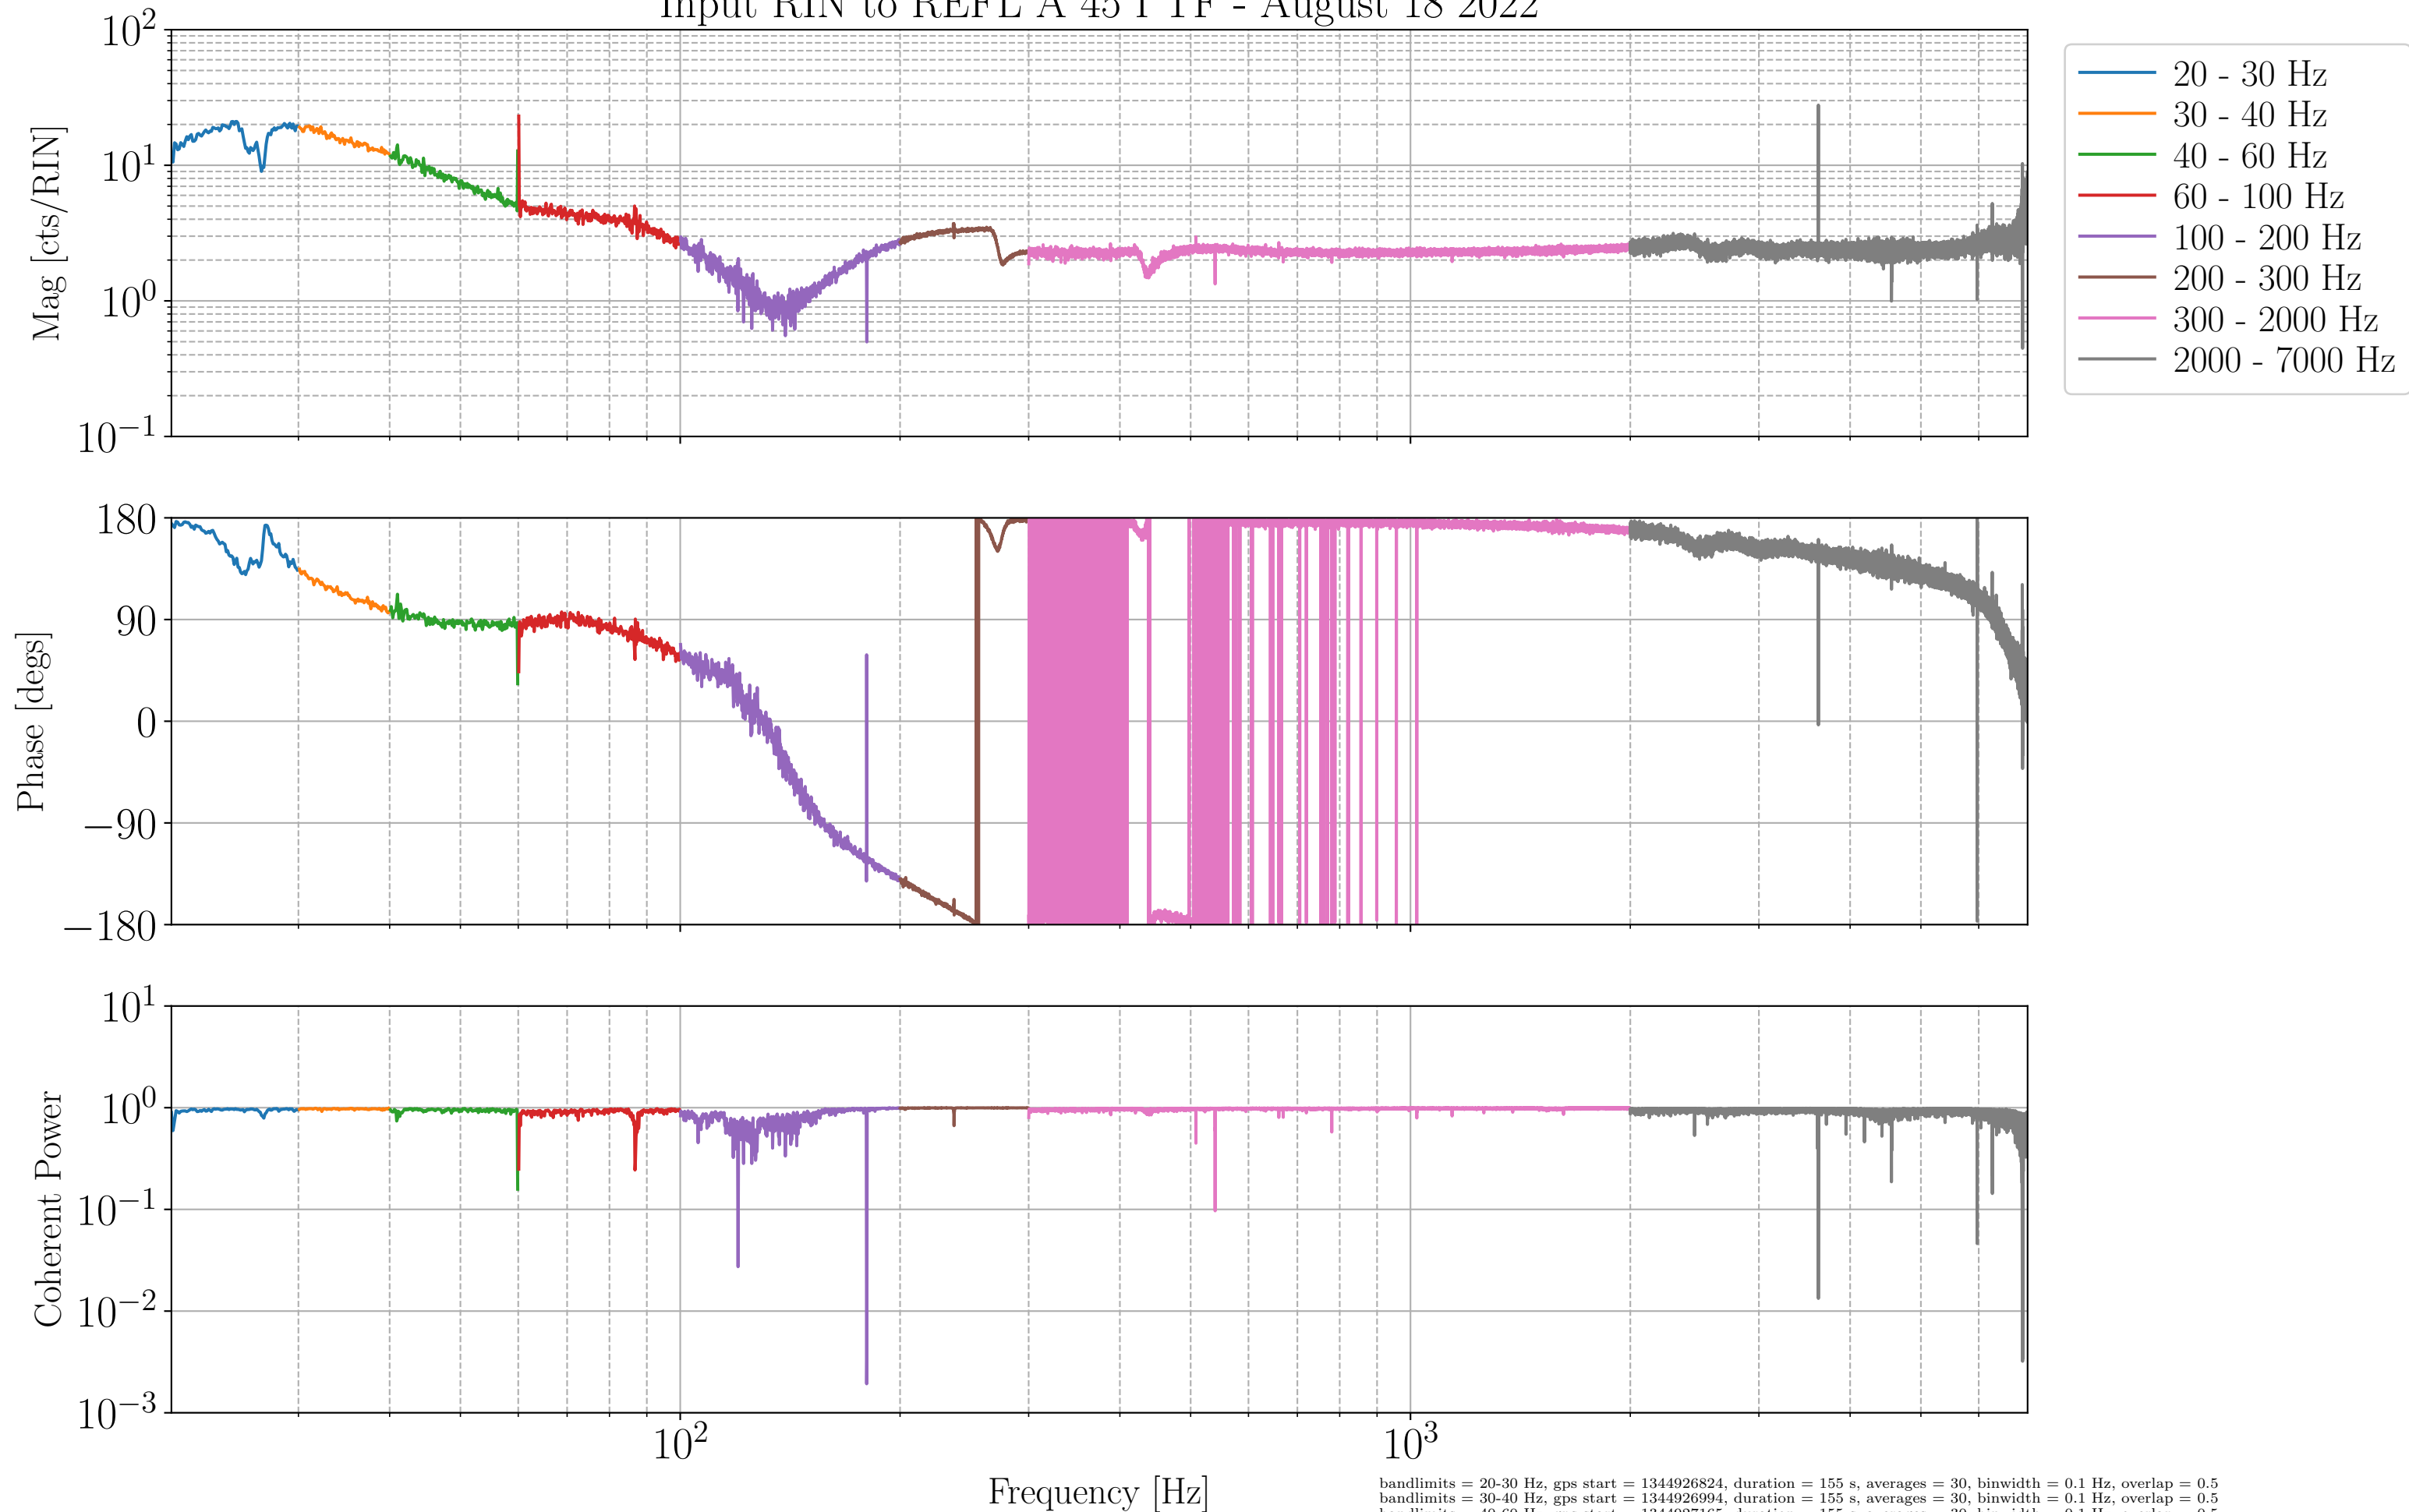

Input RIN to REFL A 45 I TF - August 18 2022

bandlimits = 20-30 Hz, gps start = 1344926824, duration = 155 s, averages = 30, binwidth = 0.1 Hz, overlap = 0.5
 bandlimits = 30-40 Hz, gps start = 1344926994, duration = 155 s, averages = 30, binwidth = 0.1 Hz, overlap = 0.5
 bandlimits = 40-60 Hz, gps start = 1344927165, duration = 155 s, averages = 30, binwidth = 0.1 Hz, overlap = 0.5
 bandlimits = 60-100 Hz, gps start = 1344927507, duration = 155 s, averages = 30, binwidth = 0.1 Hz, overlap = 0.5
 bandlimits = 100-200 Hz, gps start = 1344927677, duration = 155 s, averages = 30, binwidth = 0.1 Hz, overlap = 0.5
 bandlimits = 200-300 Hz, gps start = 1344927847, duration = 155 s, averages = 30, binwidth = 0.1 Hz, overlap = 0.5
 bandlimits = 300-2000 Hz, gps start = 1344928018, duration = 155 s, averages = 30, binwidth = 0.1 Hz, overlap = 0.5
 bandlimits = 2000-7000 Hz, gps start = 1344928188, duration = 155 s, averages = 30, binwidth = 0.1 Hz, overlap = 0.5