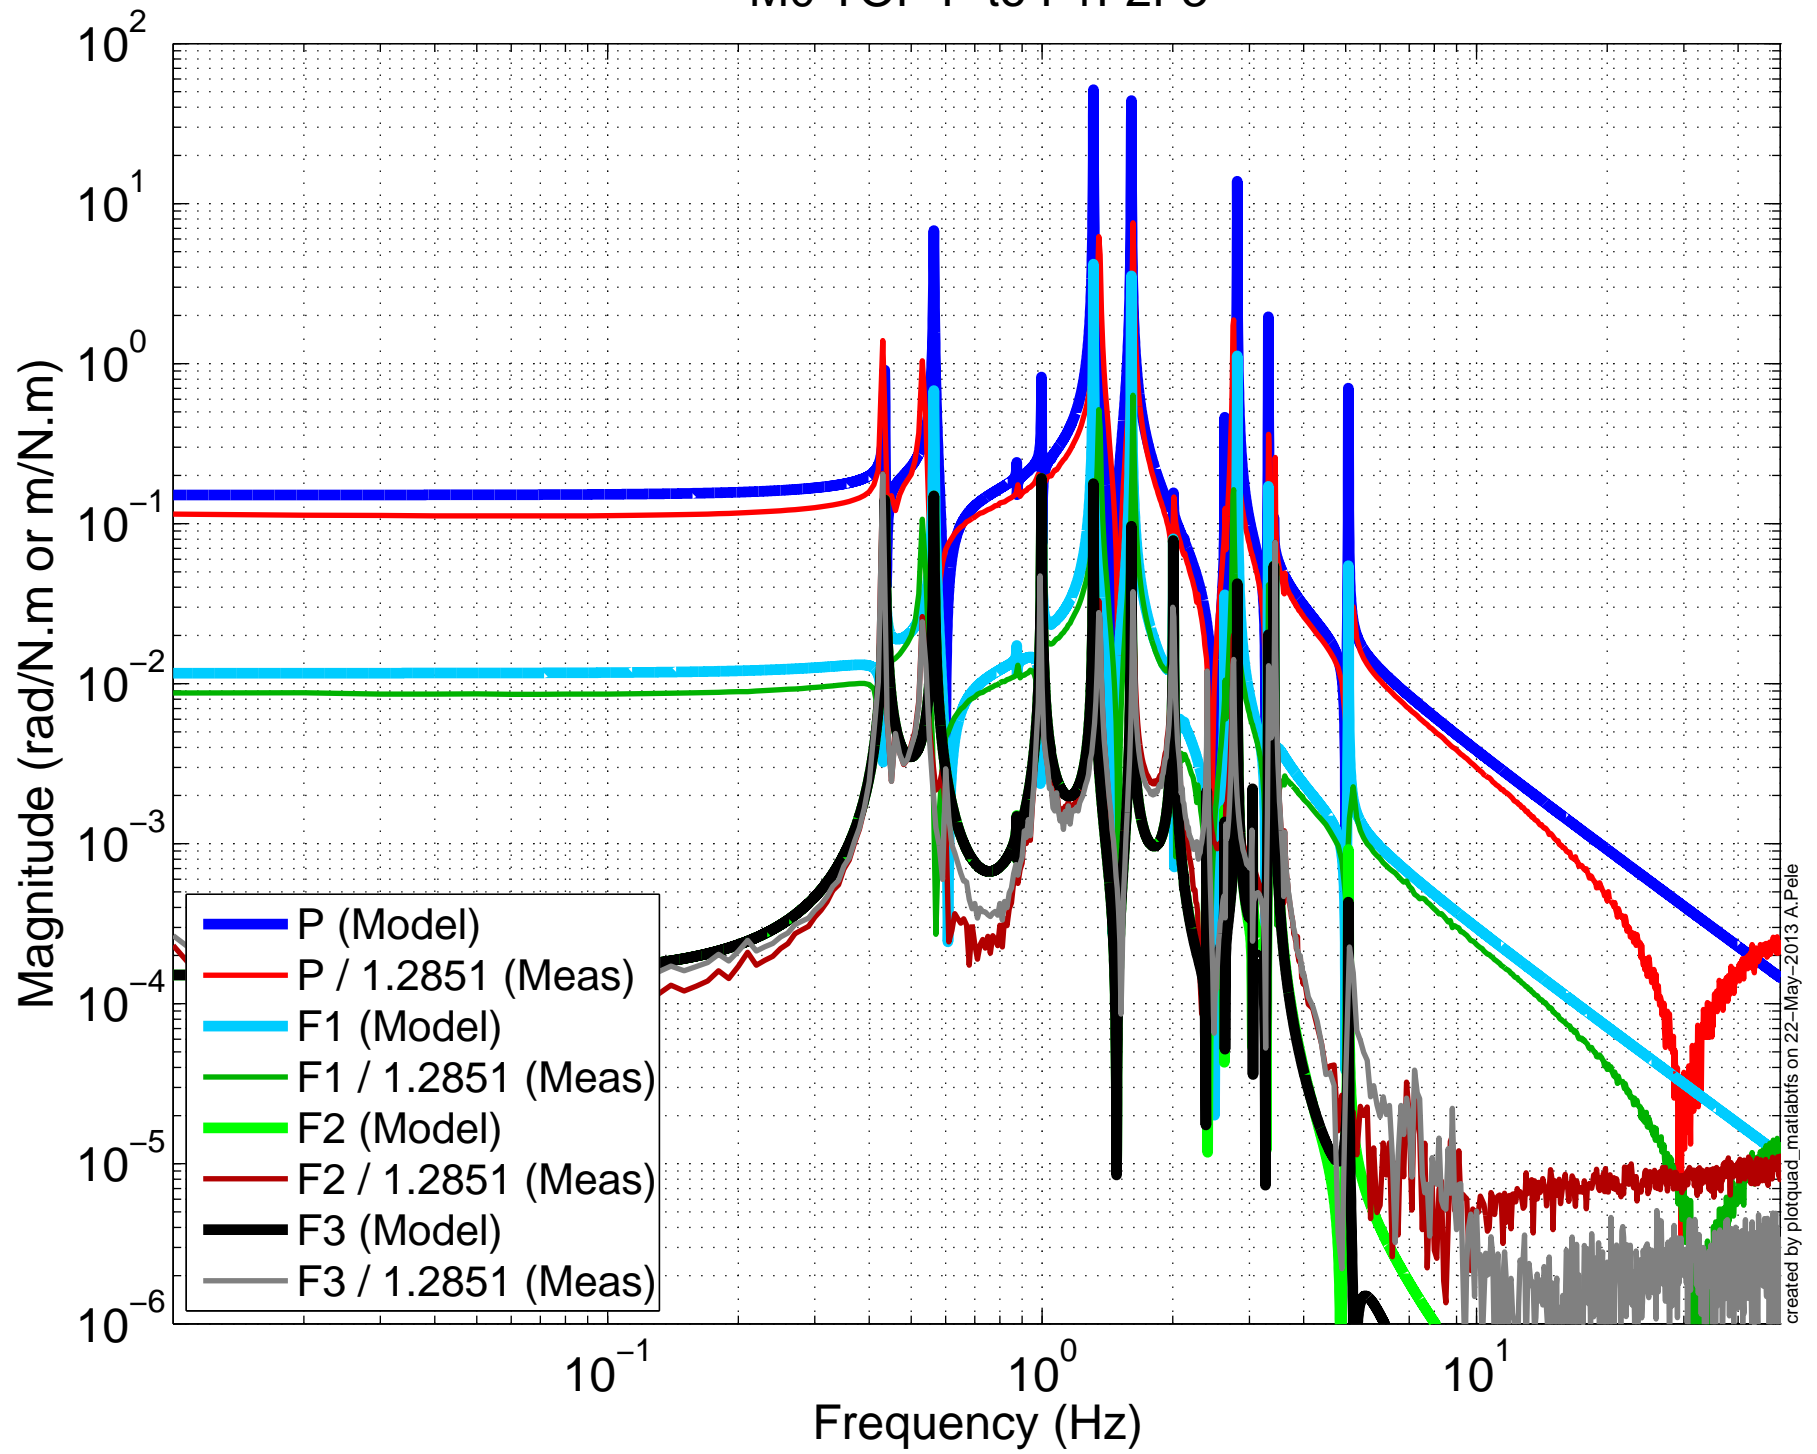

H1SUSETMY BUILD

M0 TOP V to LFRT

H1SUSETMY BUILD

M0 TOP R to LFRT

H1SUSETMY BUILD

M0 TOP P to F1F2F3

created by plotquad_matiabfbs on 22-May-2013 A.Fele

H1SUSETMY BUILD

M0 TOP Y to F2F3

created by plotquad_matlabtis on 22-May-2013 A. Pele