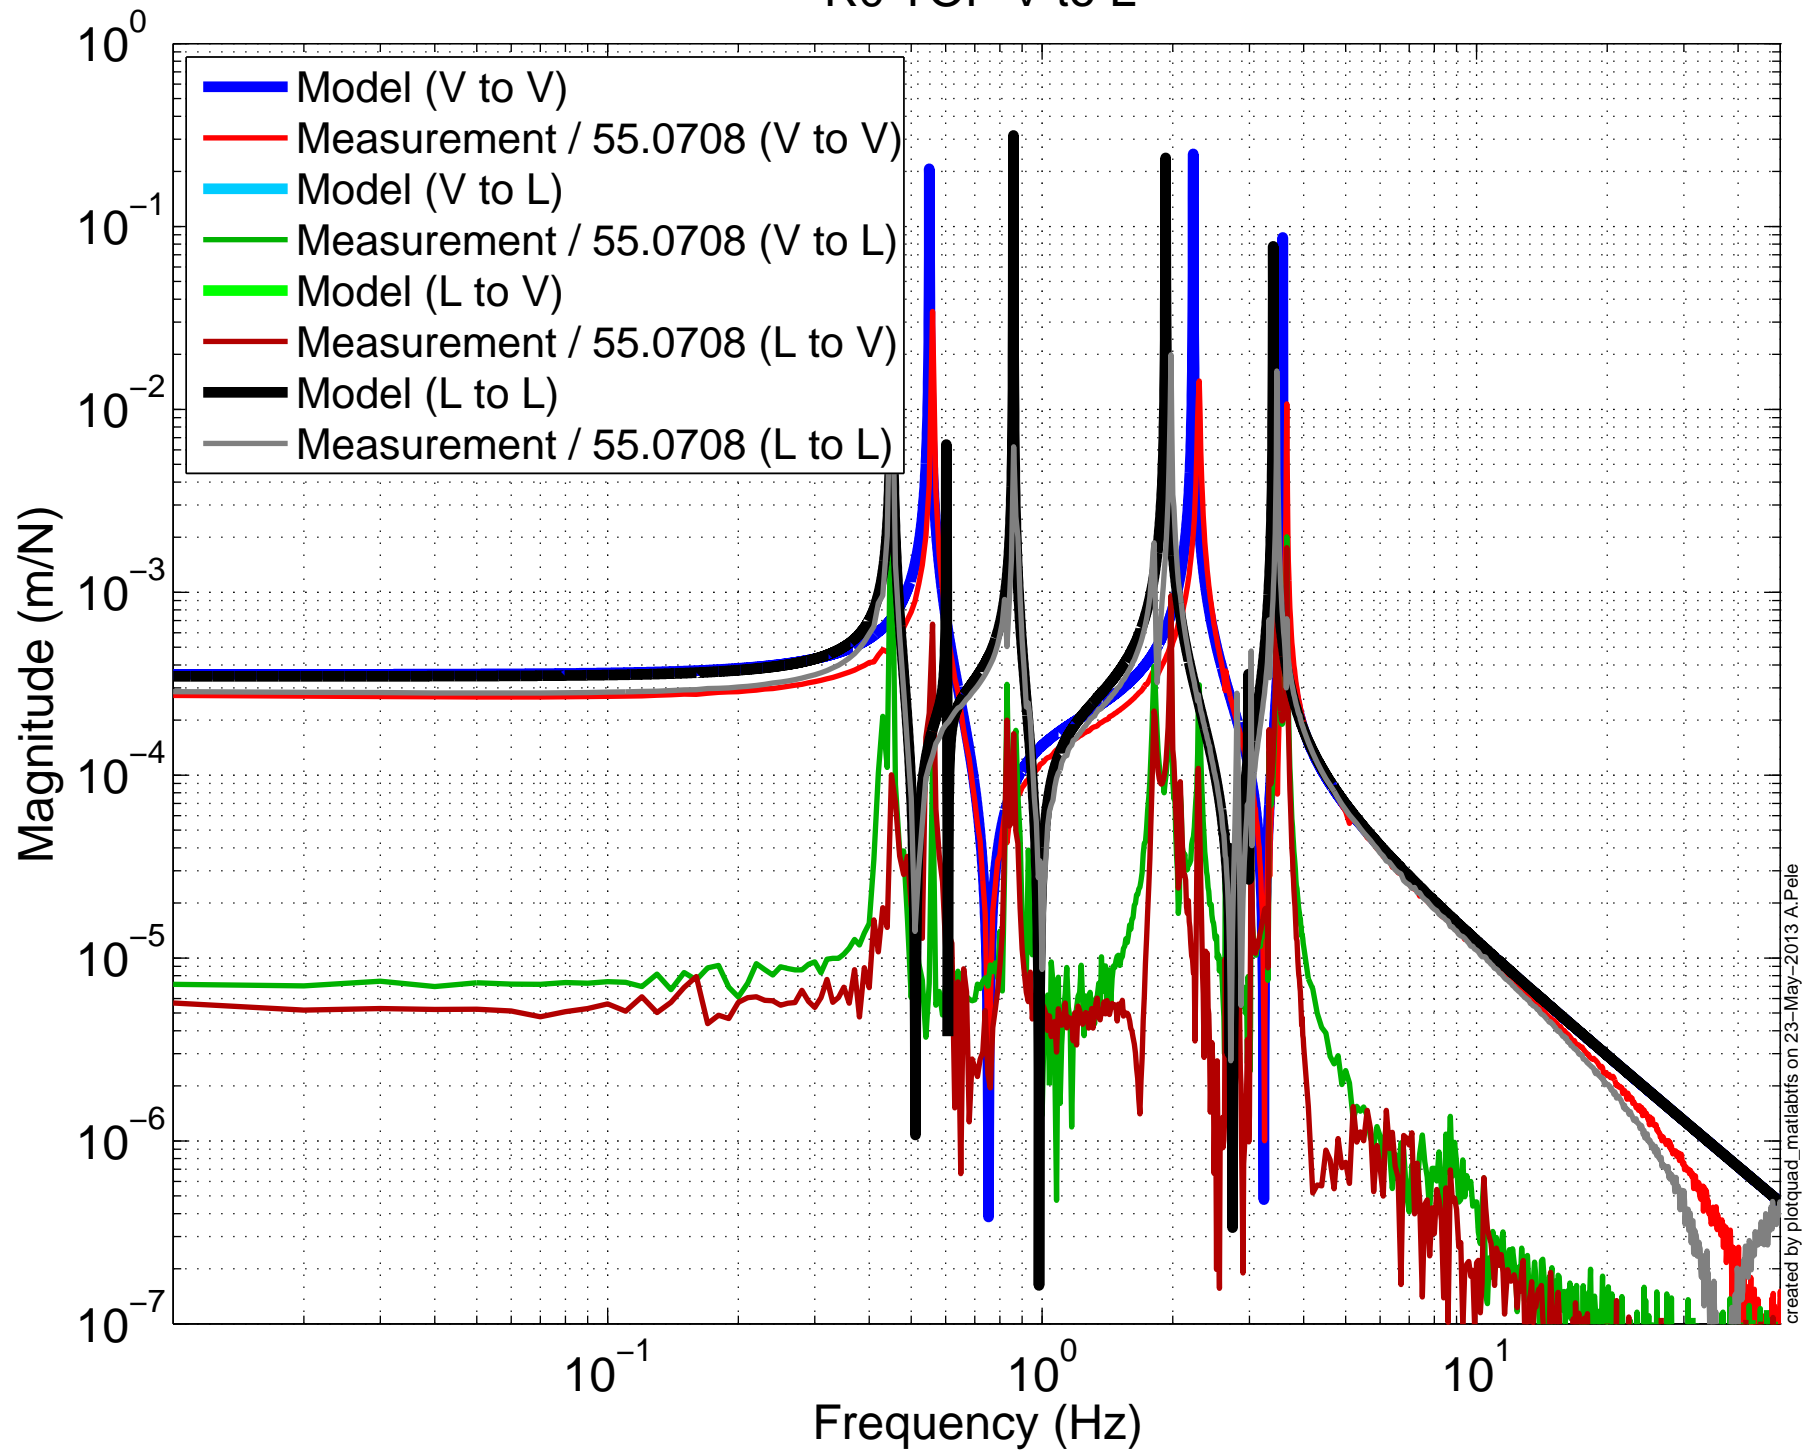

H1SUSETMY BUILD

R0 TOP V to L