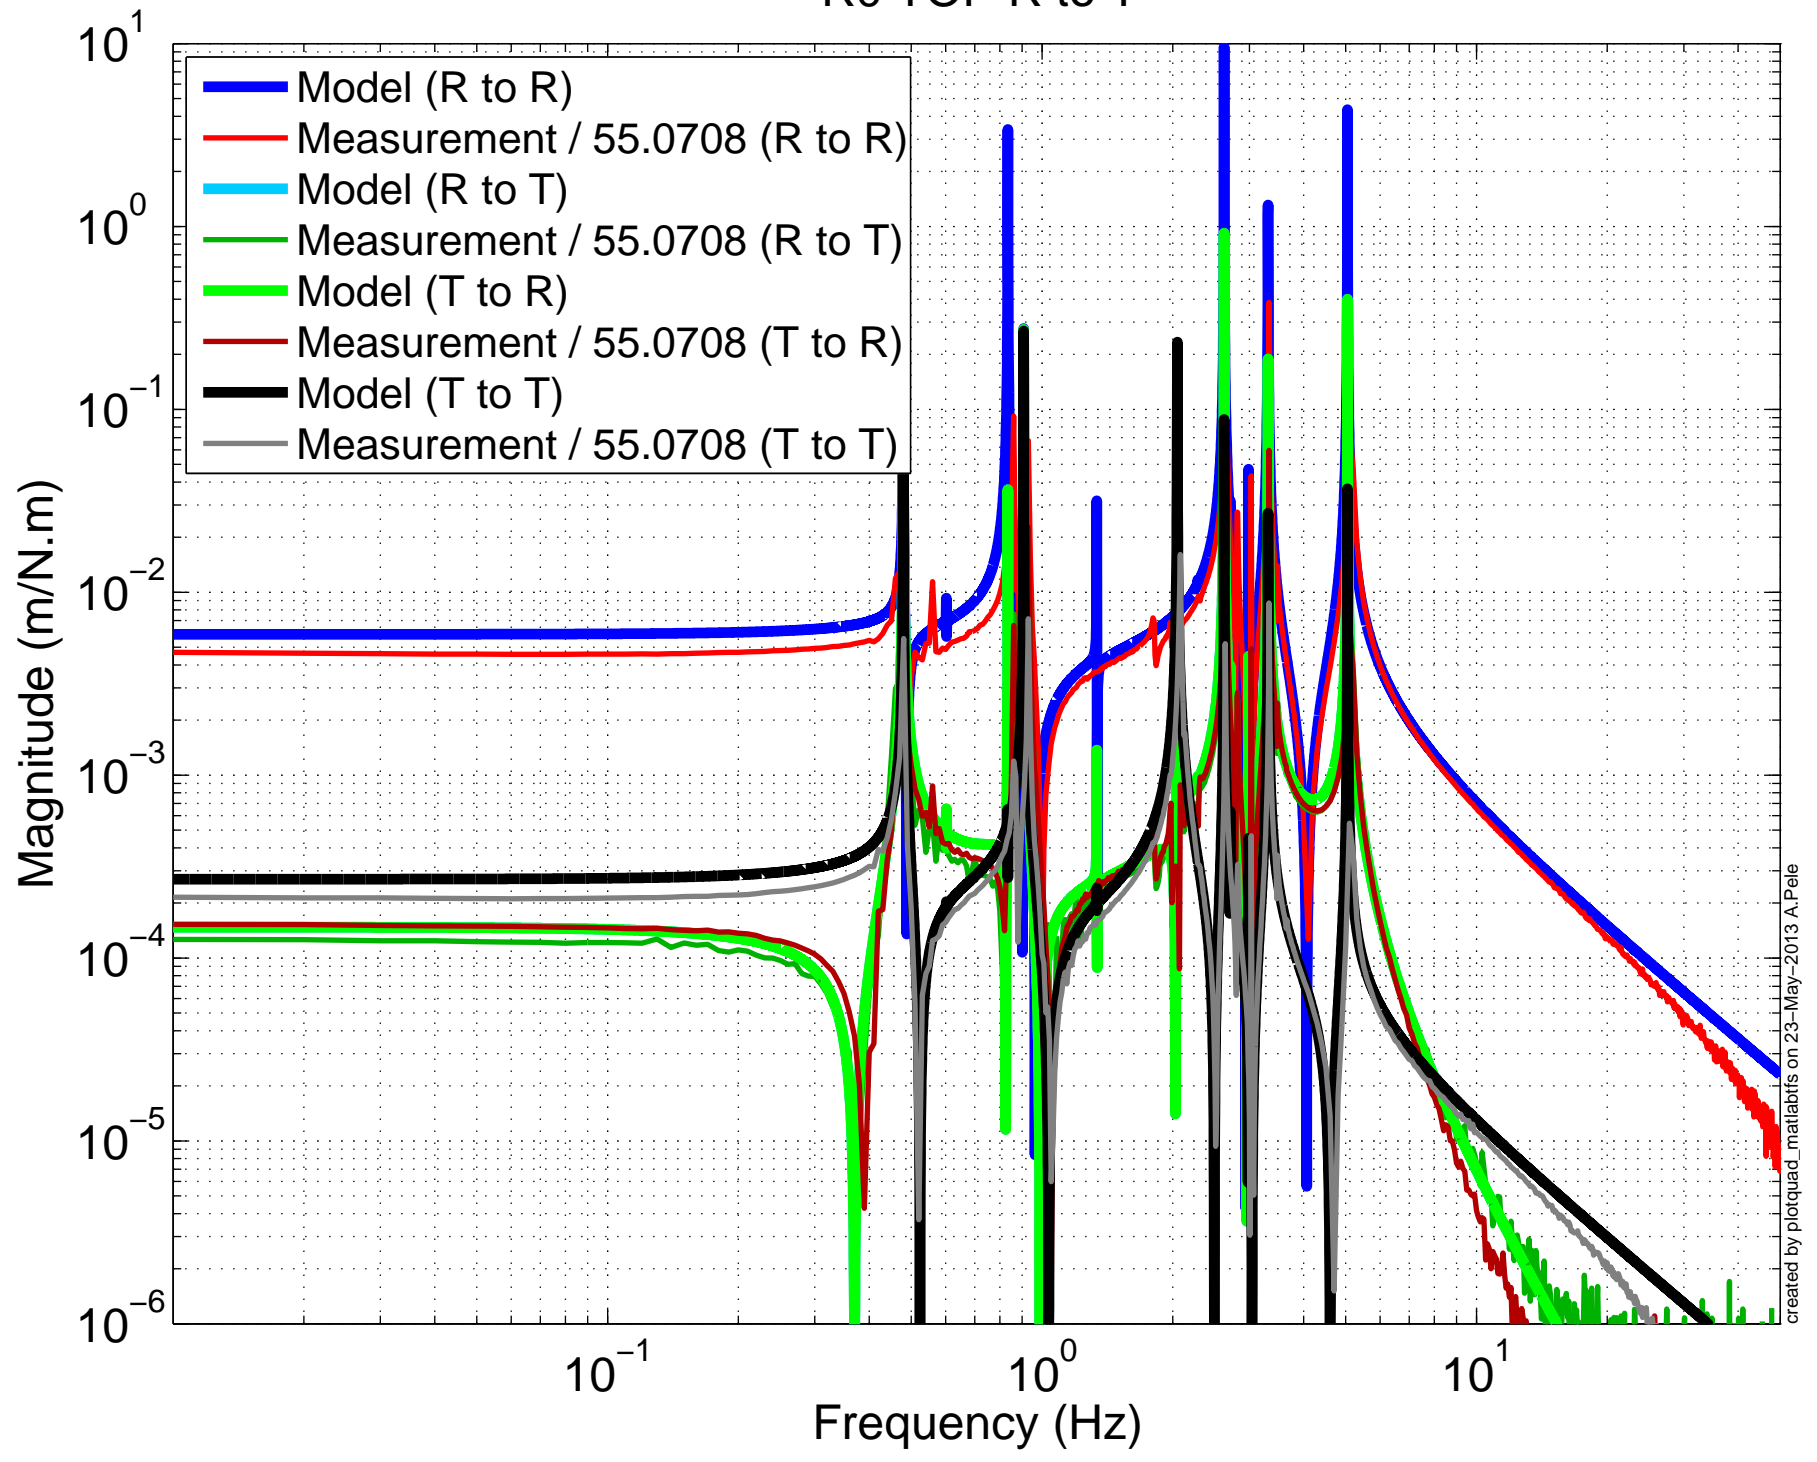

H1SUSETMY BUILD

R0 TOP R to T