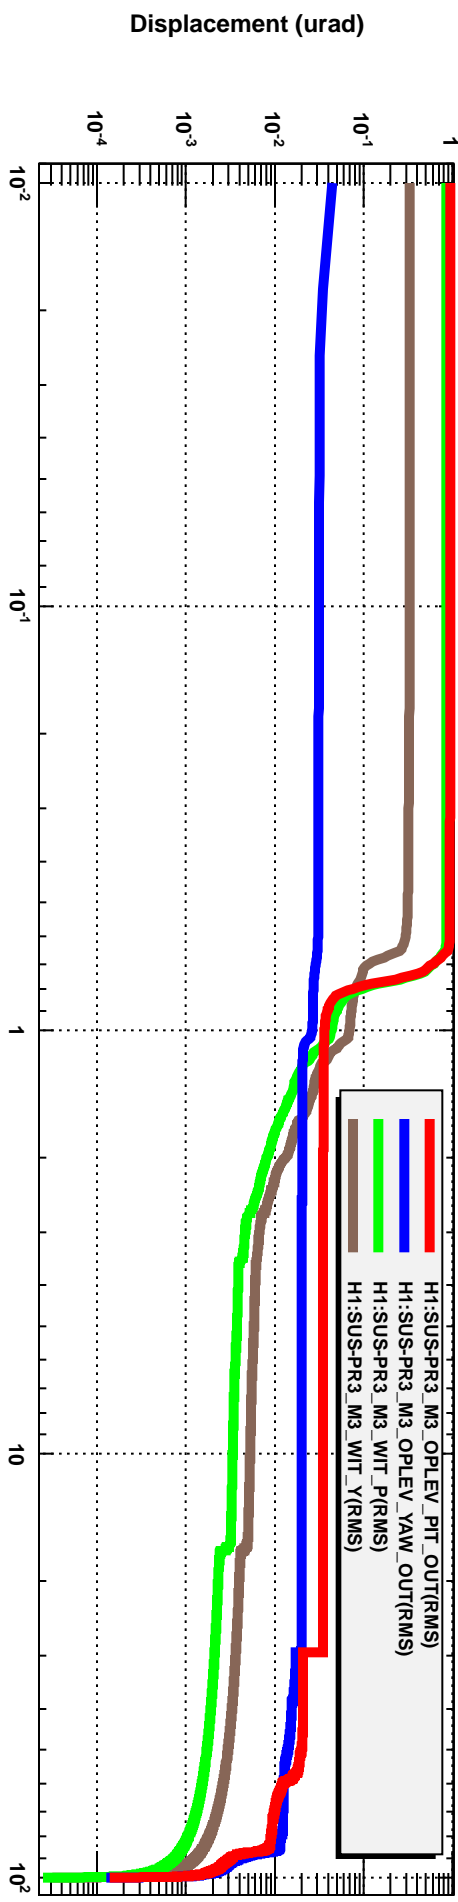

Power spectrum

T0=23/05/2013 00:29:18

Power spectrum

T0=23/05/2013 00:29:18

BW=0.0117187