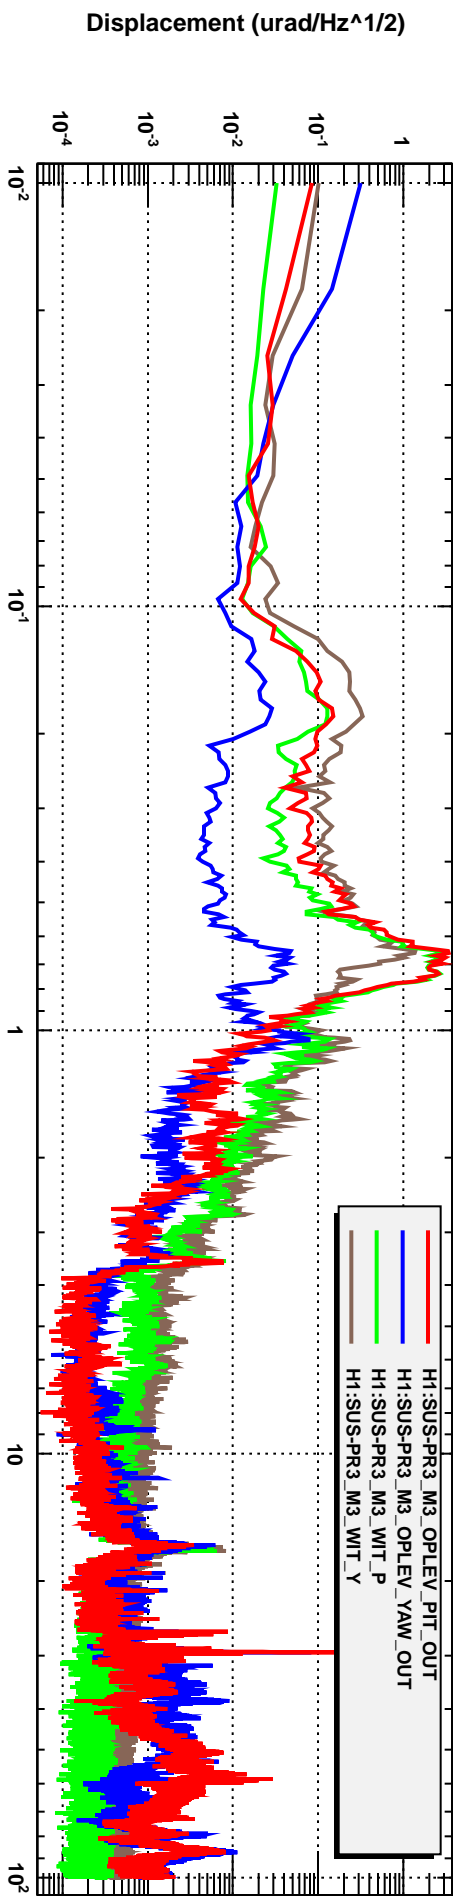

Power spectrum

T0=23/05/2013 00:29:18

Power spectrum

T0=23/05/2013 00:29:18

BW=0.0117187