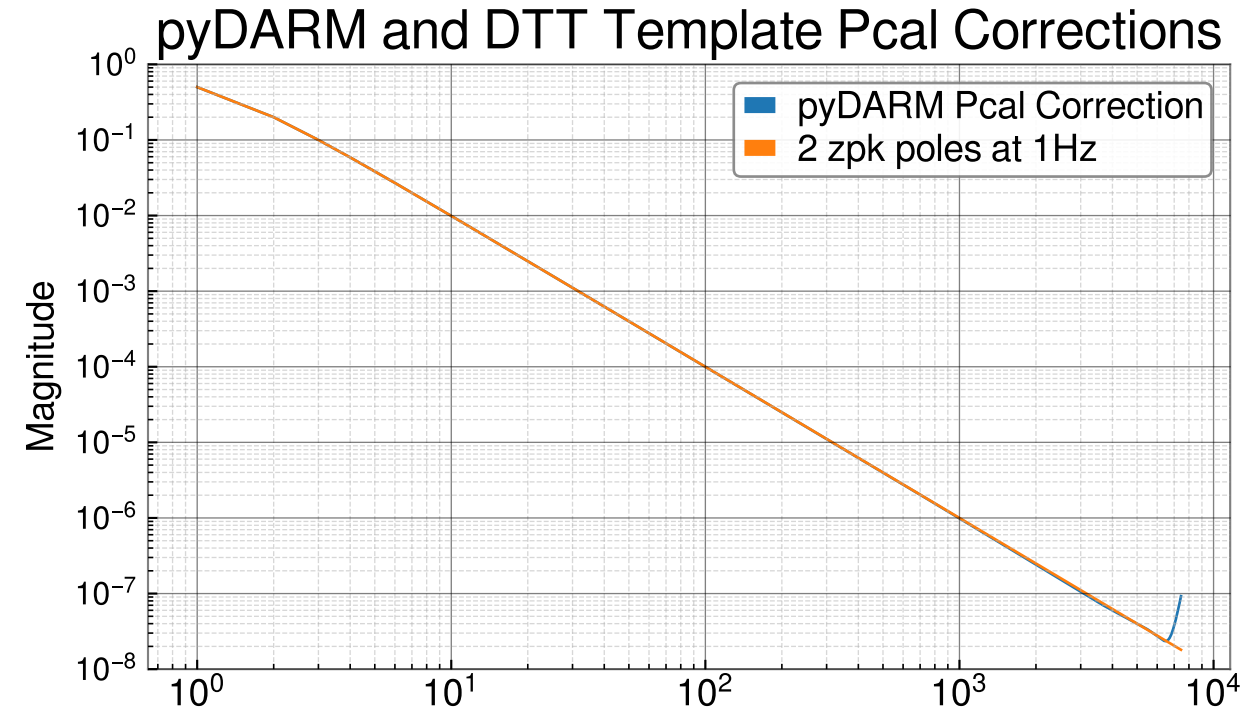

pyDARM vs DTT Template Pcal Correction

Frequency (Hz)