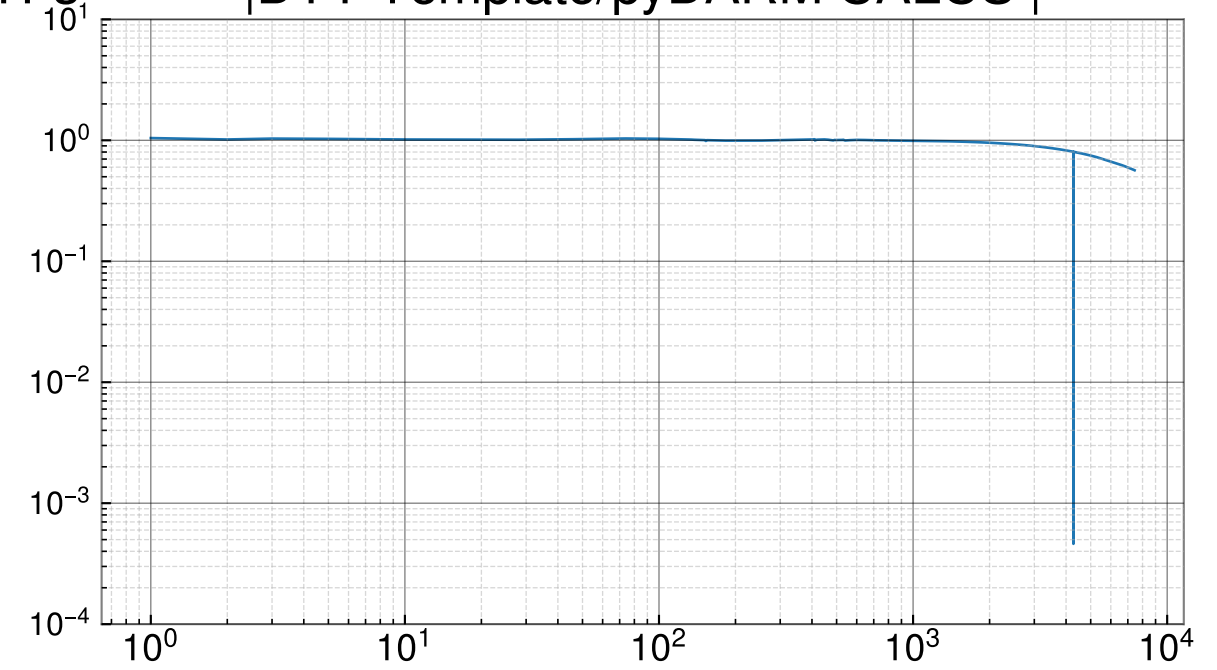

pyDARM CALCS DTT Calib and DTT deltaL ext correction TFs

|DTT Template/pyDARM CALCS|