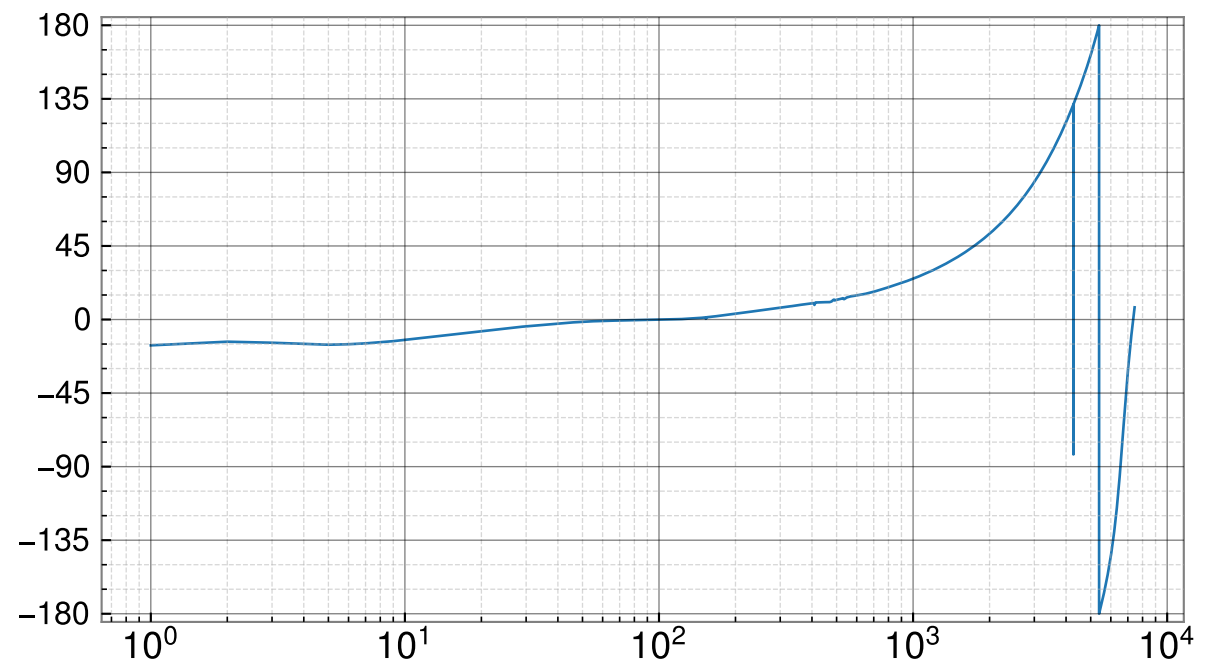

DeltaL/Pcal, DTT Template vs pyDARM Comparison

Frequency (Hz)

pyDARM CAL-CS Calibration vs DTT Template Calibration

pyDARM CALCS DTT Calib and DTT deltaL ext correction TFs

|DTT Template/pyDARM CALCS|

Frequency (Hz)