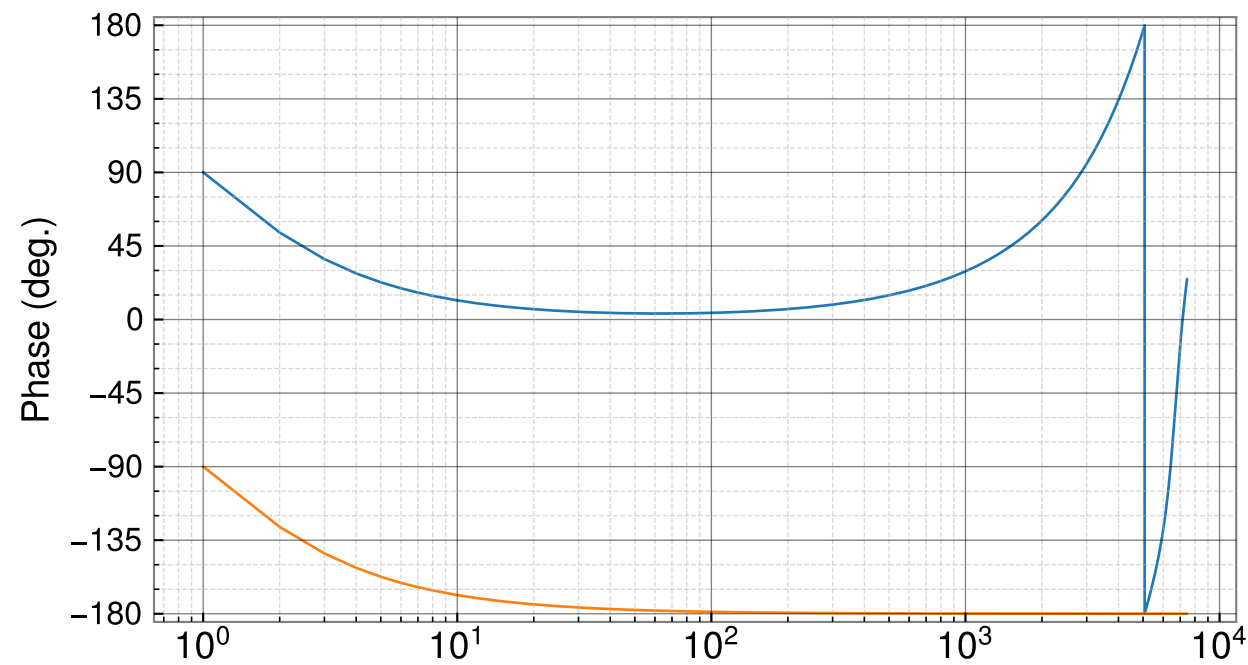

pyDARM vs DTT Template Pcal Correction

Frequency (Hz)