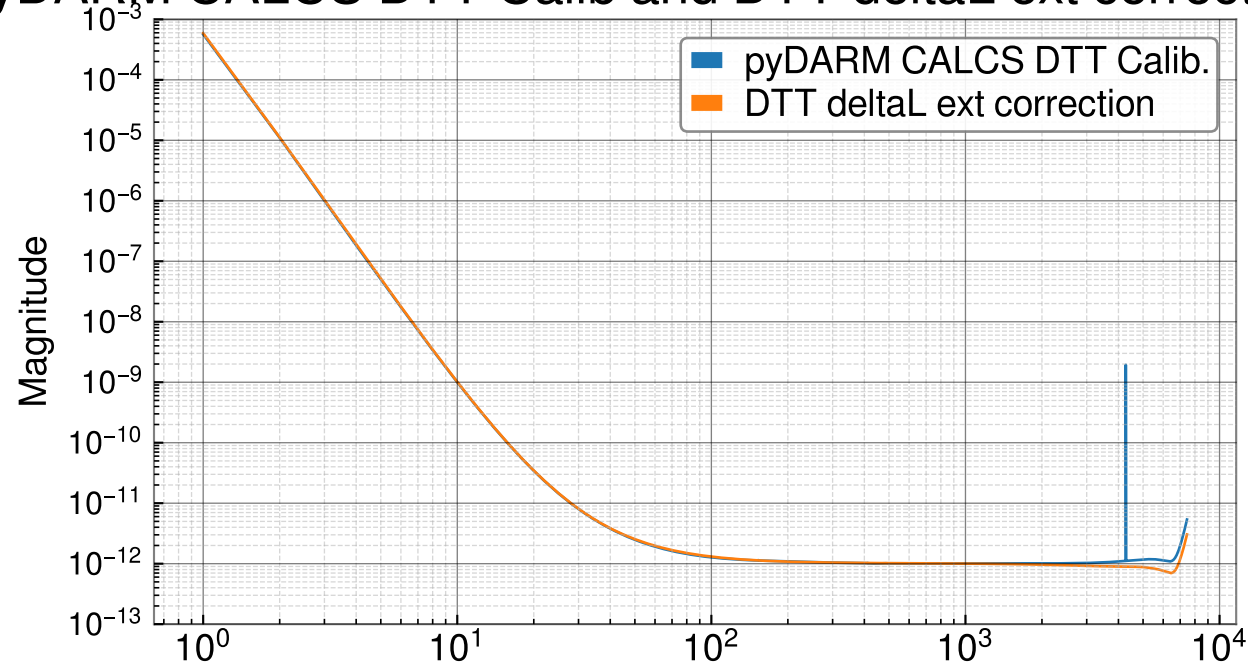

DeltaL/Pcal, DTT Template vs pyDARM Comparison

Frequency (Hz)

pyDARM CAL-CS Calibration vs DTT Template Calibration

pyDARM CALCS DTT Calib and DTT deltaL ext correction TFs

|DTT Template/pyDARM CALCS|

Frequency (Hz)