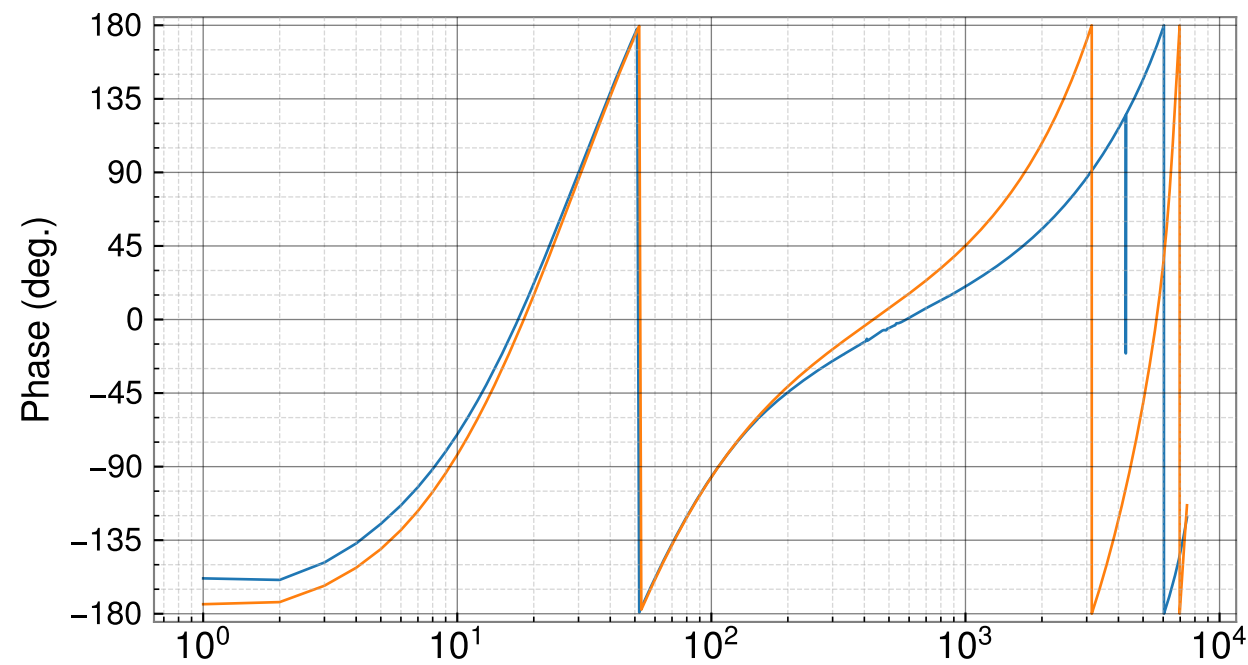

DeltaL/Pcal, DTT Template vs pyDARM Comparison

Frequency (Hz)

pyDARM CAL-CS Calibration vs DTT Template Calibration

pyDARM CALCS DTT Calib and DTT deltaL ext correction TFs

|DTT Template/pyDARM CALCS|

Frequency (Hz)