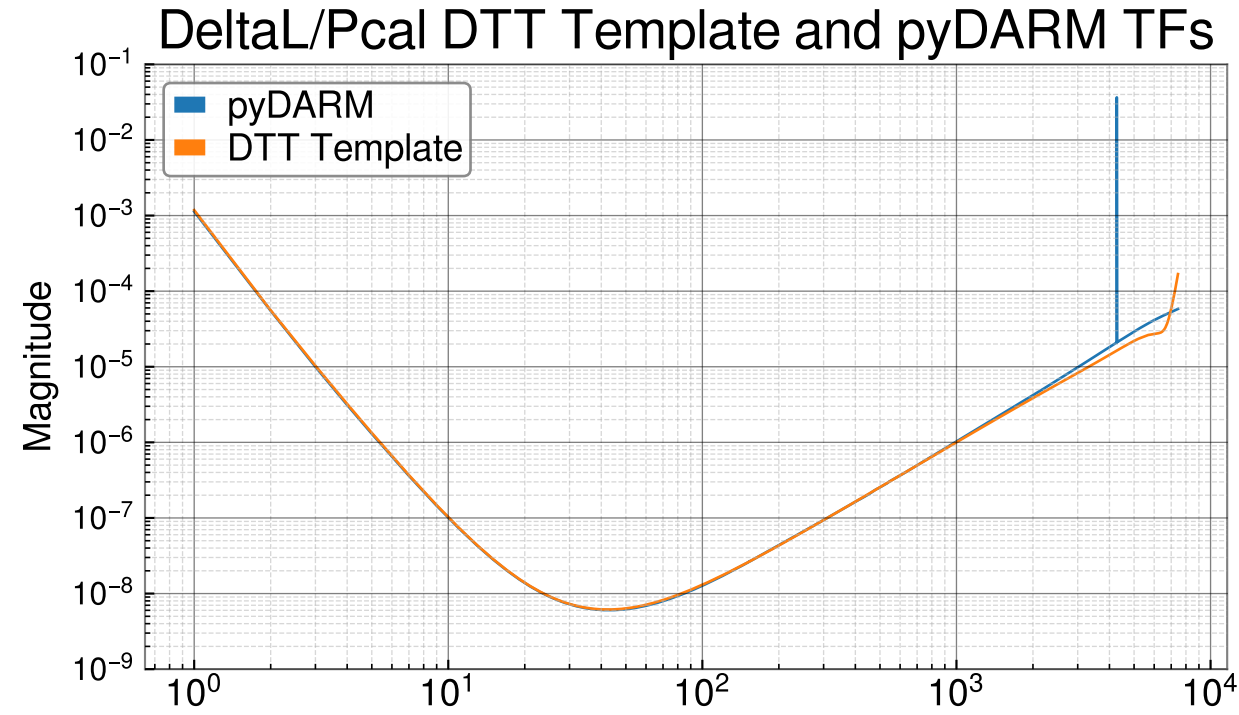

DeltaL/Pcal, DTT Template vs pyDARM Comparison

Frequency (Hz)

pyDARM CAL-CS Calibration vs DTT Template Calibration

pyDARM CALCS DTT Calib and DTT deltaL ext correction TFs

|DTT Template/pyDARM CALCS|

Frequency (Hz)