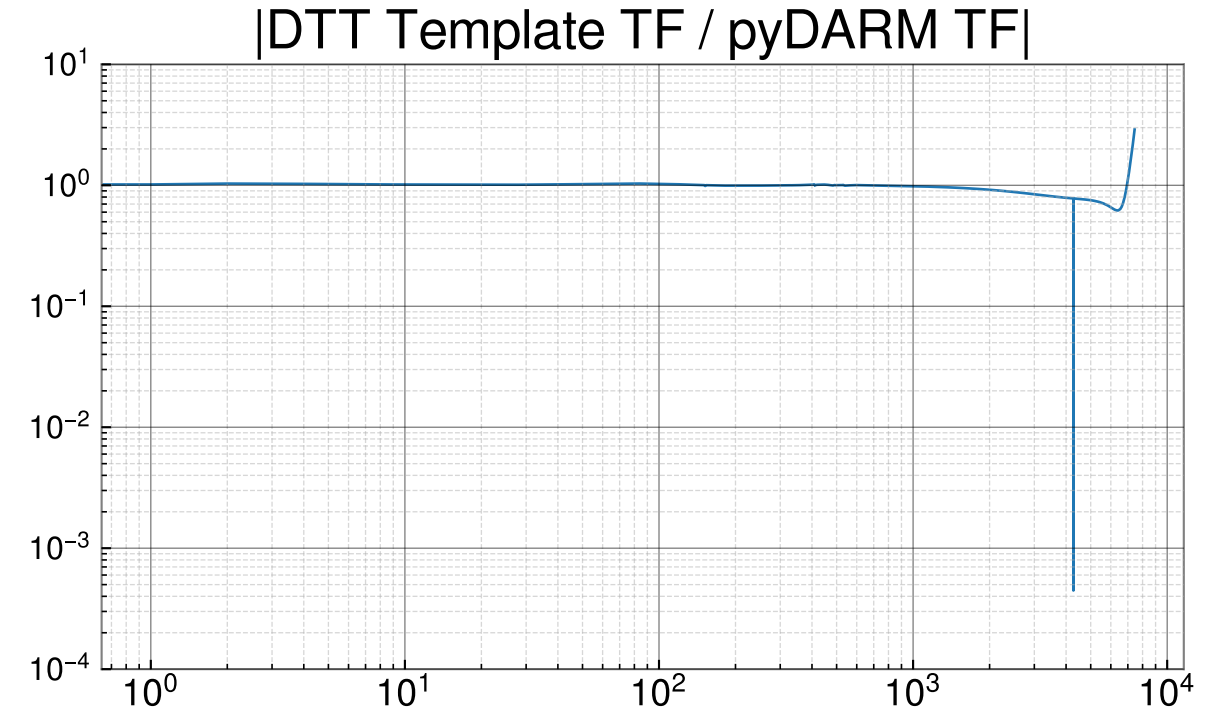

DeltaL/Pcal, DTT Template vs pyDARM Comparison

Frequency (Hz)