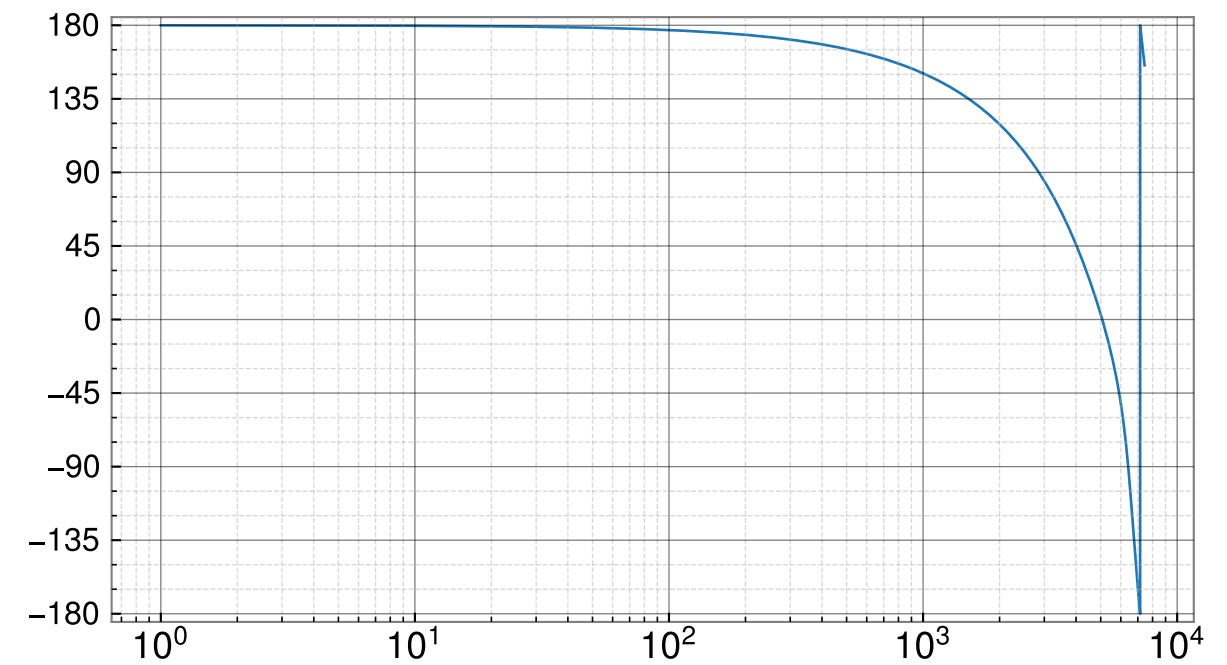

pyDARM vs DTT Template Pcal Correction

Frequency (Hz)