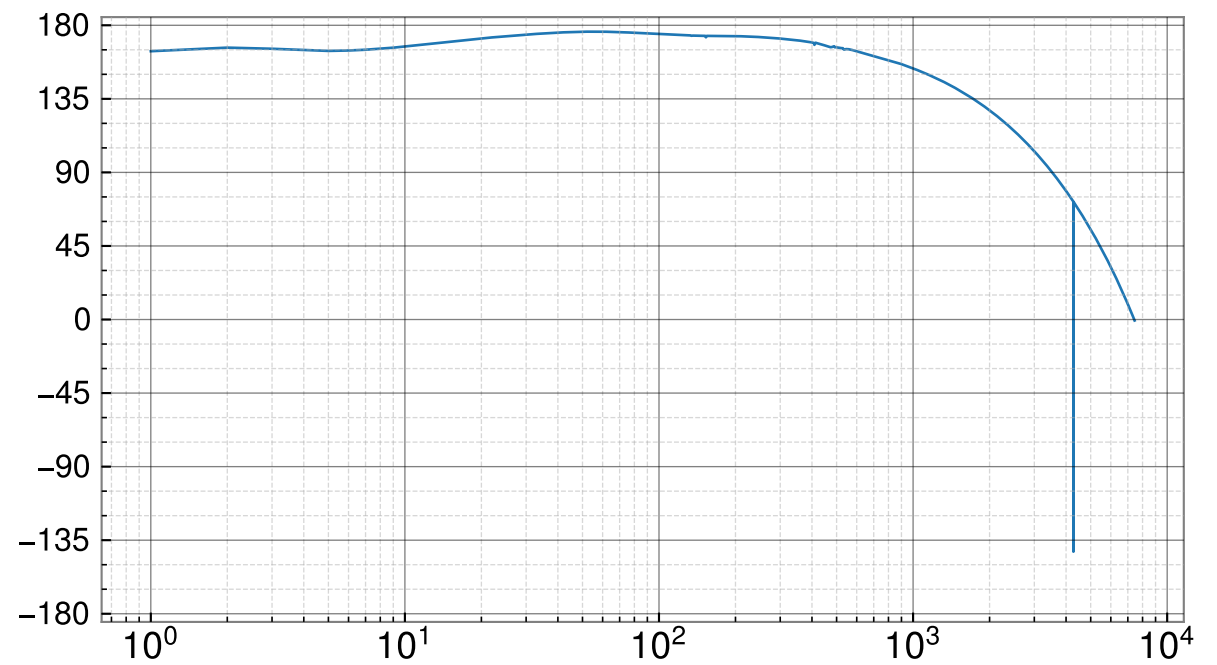

|DTT Template/pyDARM CALCS|