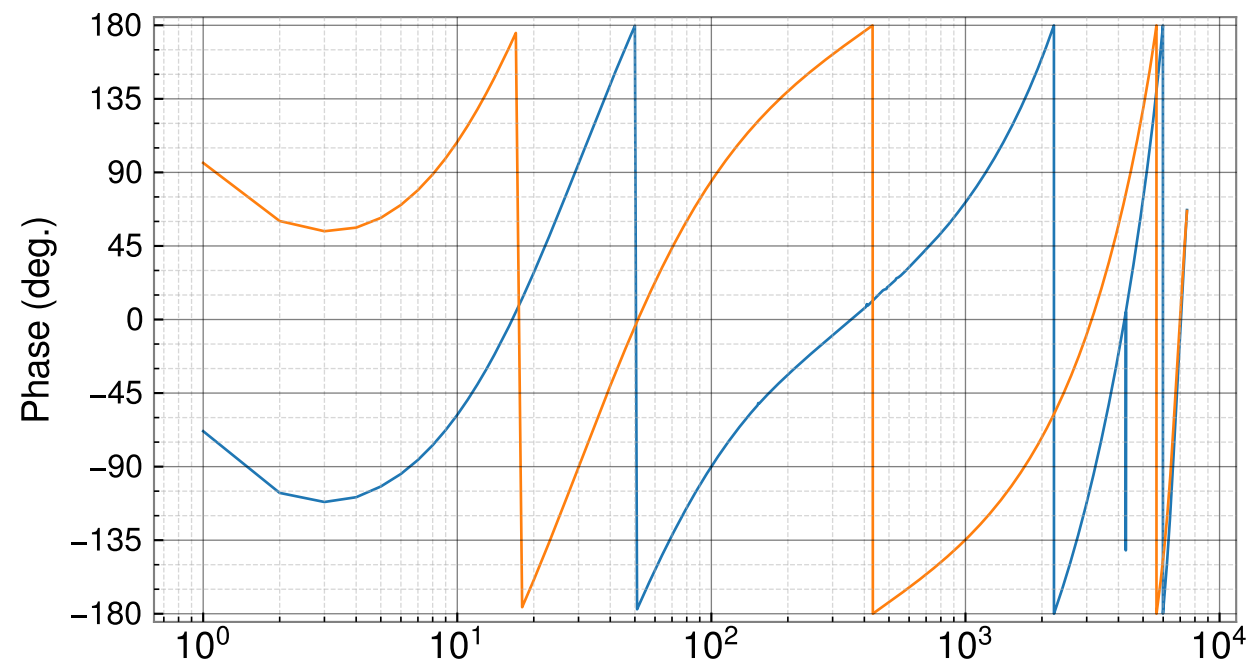

|DTT Template/pyDARM CALCS|