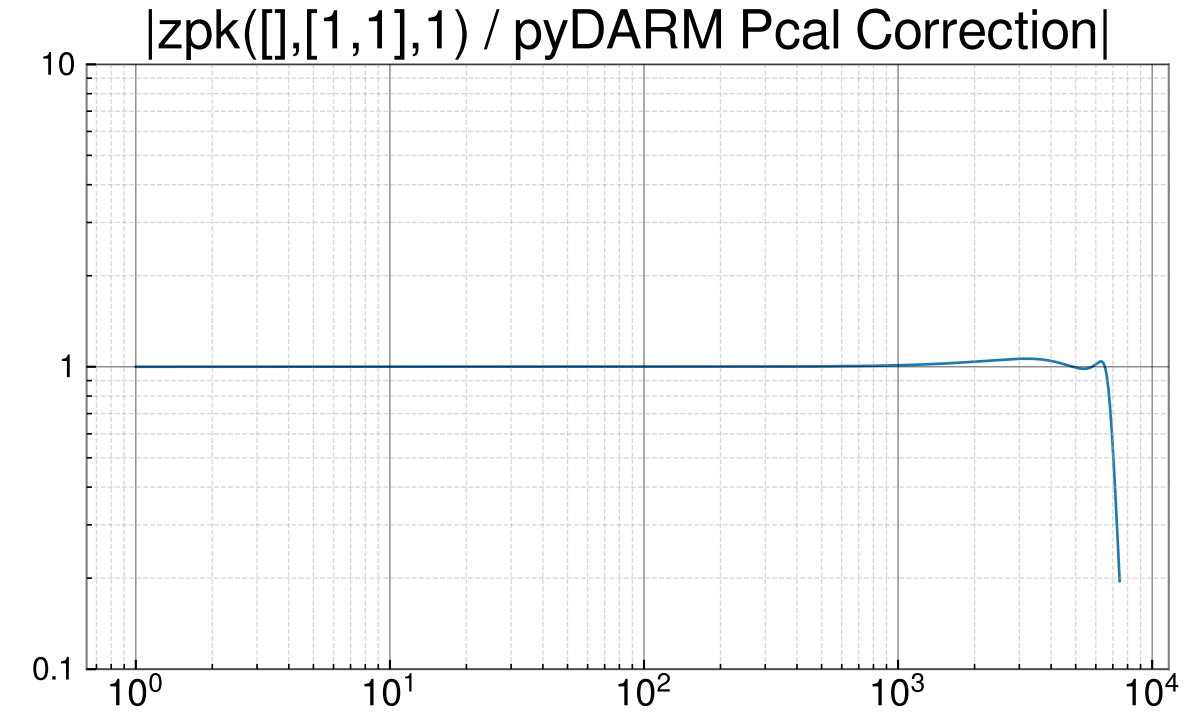

pyDARM vs DTT Template Pcal Correction

Frequency (Hz)