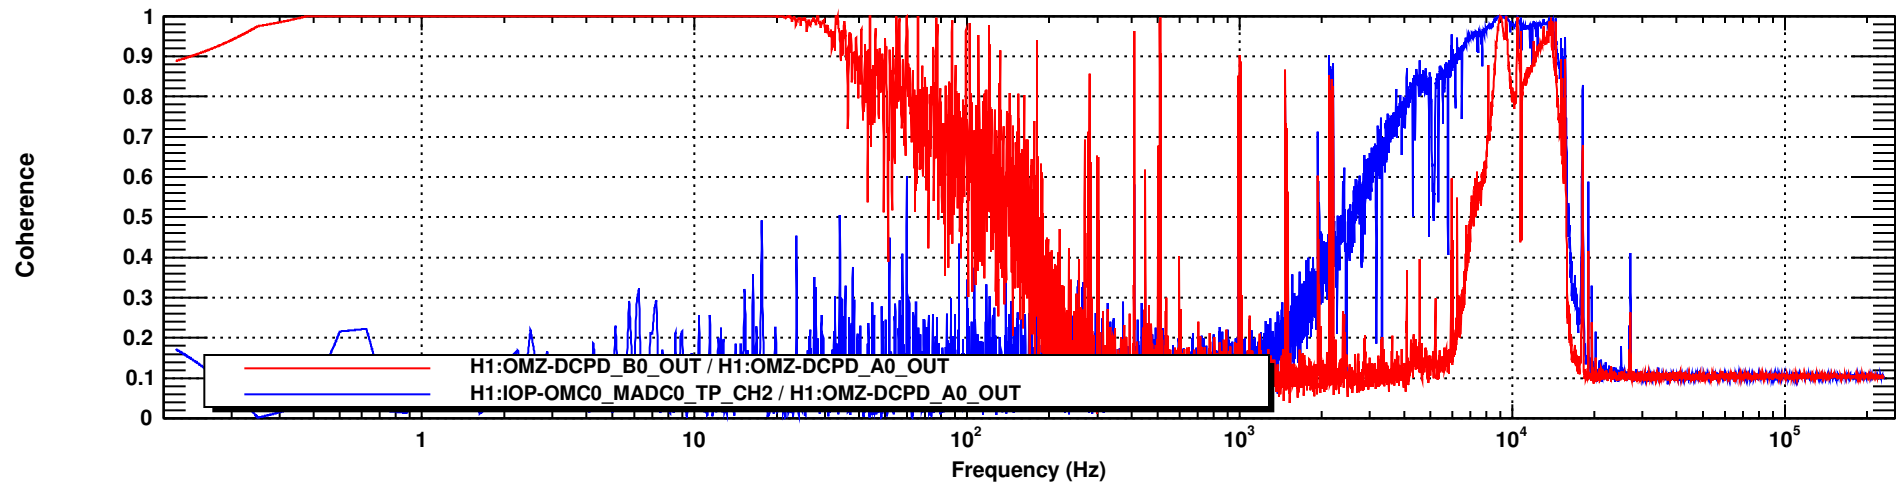

Power spectrum

T0=14/12/2022 01:03:27

Avg=10/Bin=184L

BW=0.186923

Coherence

T0=14/12/2022 01:03:27

Avg=10/Bin=184L

BW=0.186923