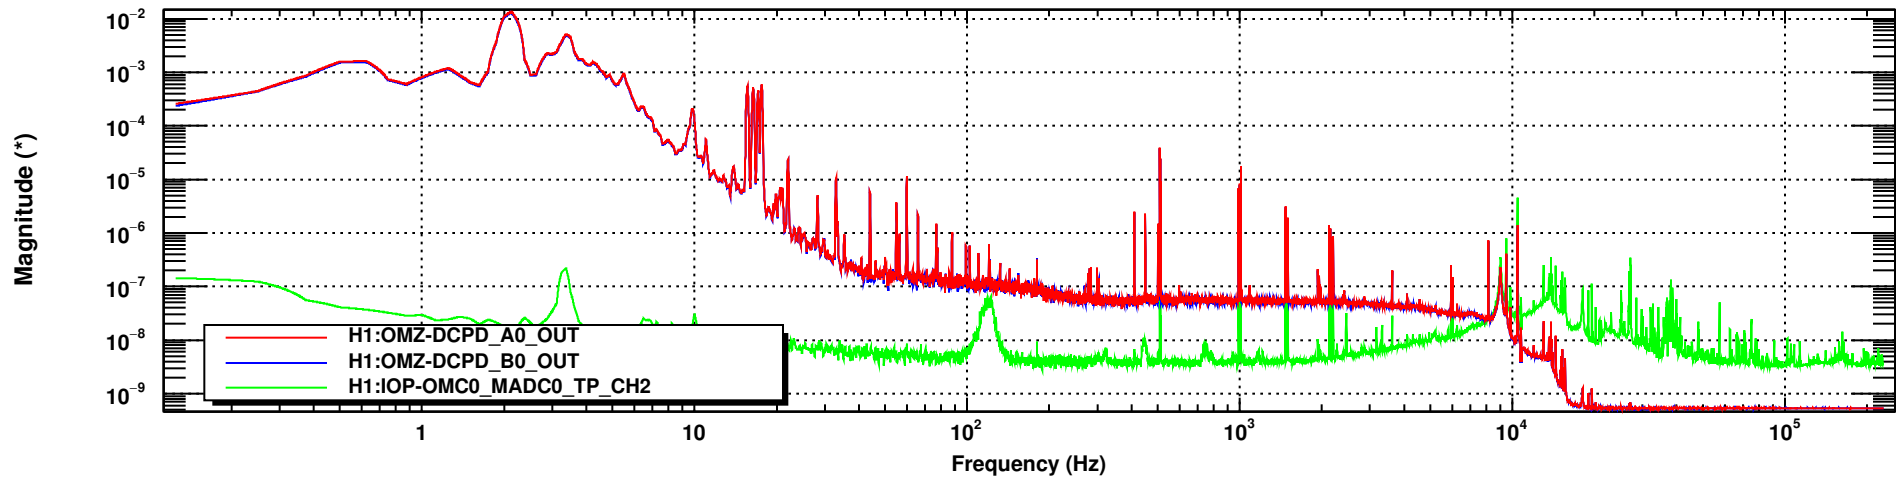

Power spectrum

T0=14/12/2022 01:03:27

Avg=10/Bin=184L

BW=0.186923

Coherence

T0=14/12/2022 01:03:27

Avg=10/Bin=184L

BW=0.186923