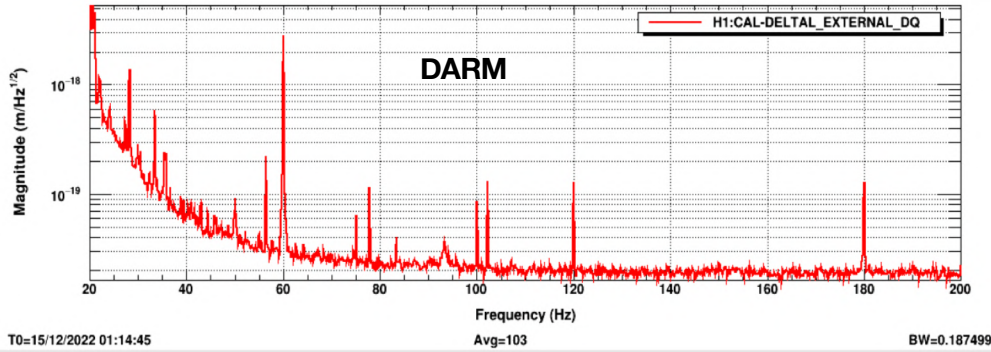

Original

With improved slow controls and other chassis grounding (see next page)

Grounded chassis indicated by yellow arrow