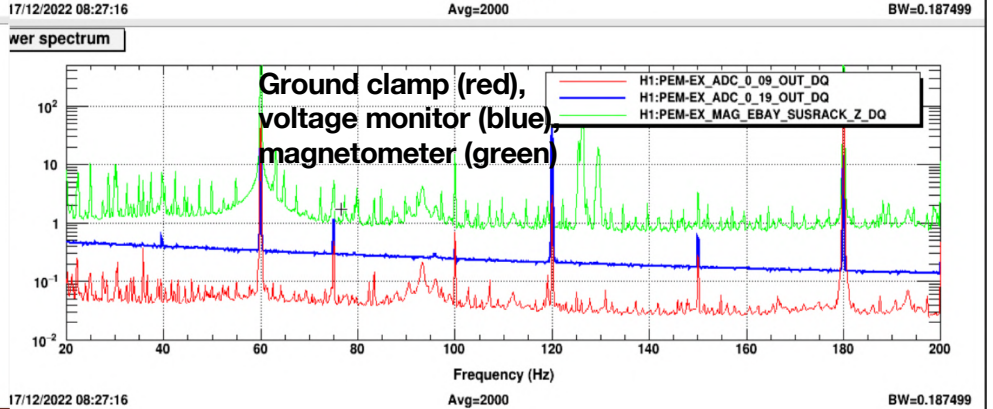

Original

With improved slow controls and other chassis grounding (see next page)

Grounded chassis indicated by yellow arrow