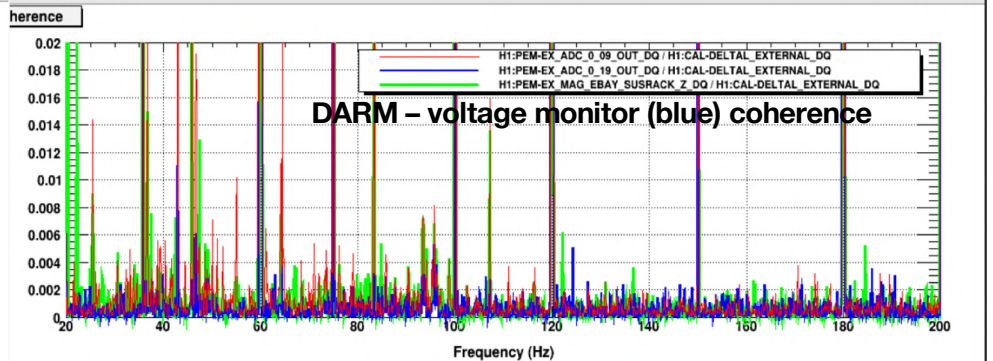

Original

With improved slow controls and other chassis grounding (see next page)

Grounded chassis indicated by yellow arrow