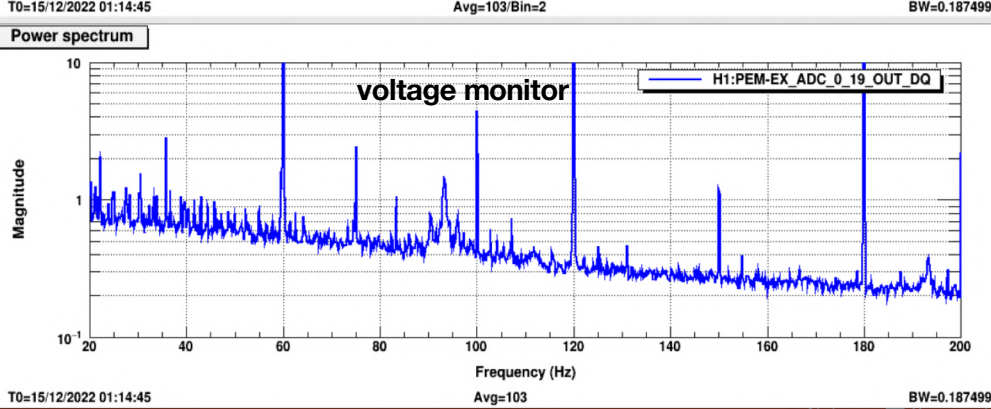

Original

With improved slow controls and other chassis grounding (see next page)

Grounded chassis indicated by yellow arrow