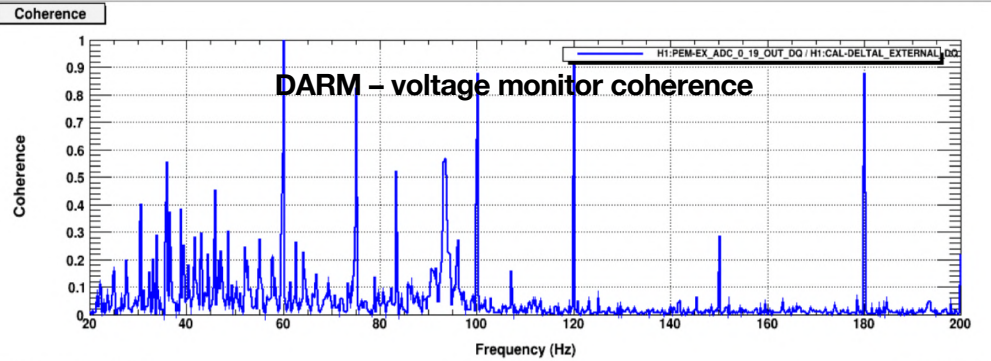

Original

With improved slow controls and other chassis grounding (see next page)

Grounded chassis indicated by yellow arrow