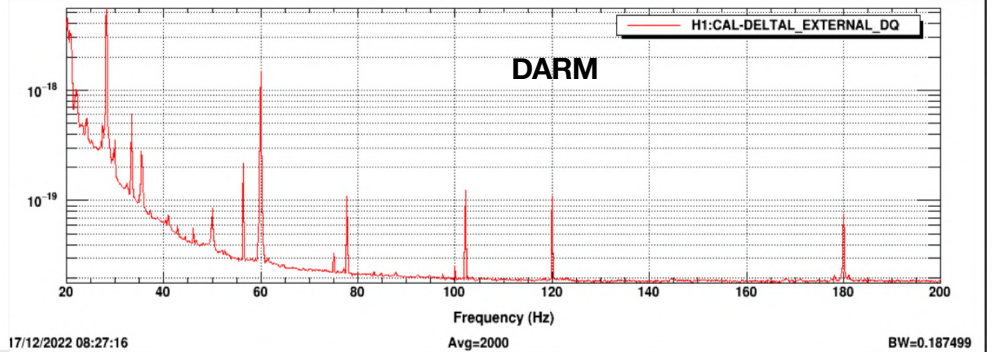

Original

With improved slow controls and other chassis grounding (see next page)

Grounded chassis indicated by yellow arrow