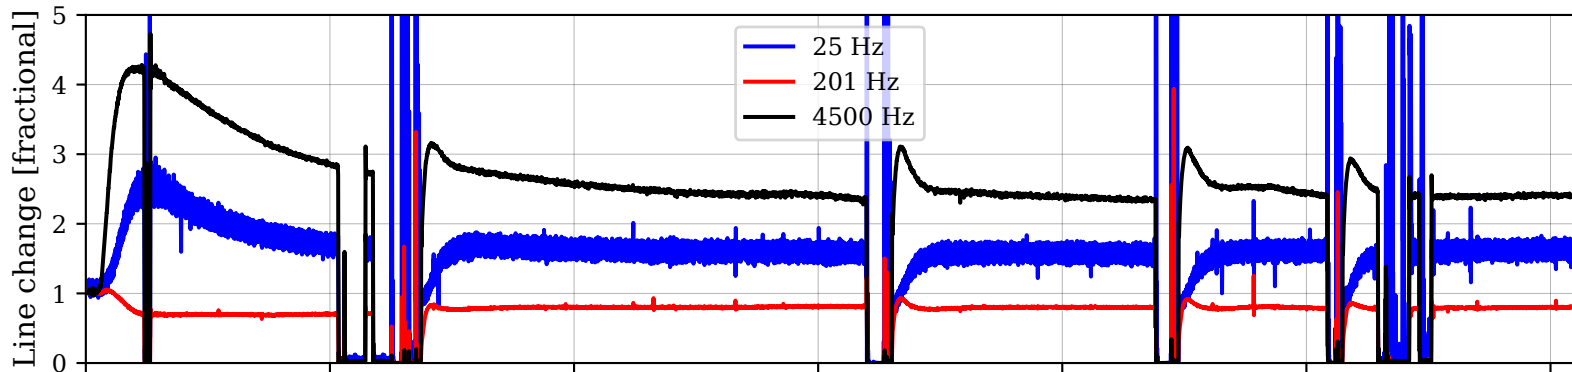

Start time=1357702036

RH_SETUPPERPOWER

ASC-*_PWR_CIRC_OUT16