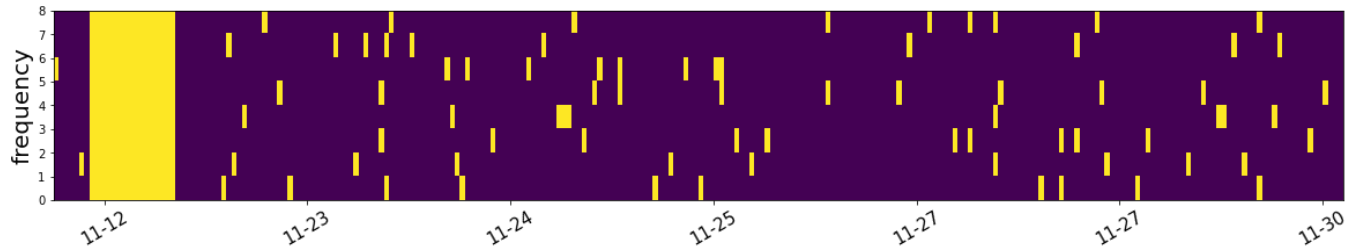

Cluster id 1562

- 1 67.3 Tracked Line
- 2 84.9 [AUTO 20221101] Tooth of the 17.1;16.5 Hz comb (n=4)
- 3 101.95 Tracked Line
- 4 102.05 Tracked Line
- 5 117.6 Tracked Line
- 6 119.6 Tracked Line
- 7 134.7 Tracked Line
- 8 186.9 Tracked Line