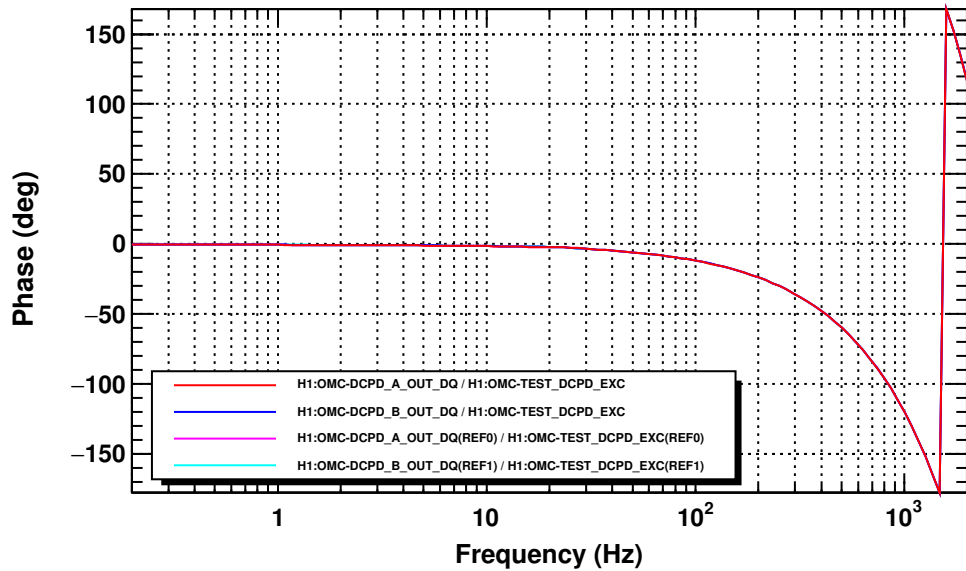

Transfer function

*T0=24/01/2023 20:48:24.040039

Avg=121

Transfer function

*T0=24/01/2023 20:48:24.040039

Avg=121

Transfer function

*T0=24/01/2023 20:48:24.040039

Avg=121

Transfer function

*T0=24/01/2023 20:48:24.040039

Avg=121