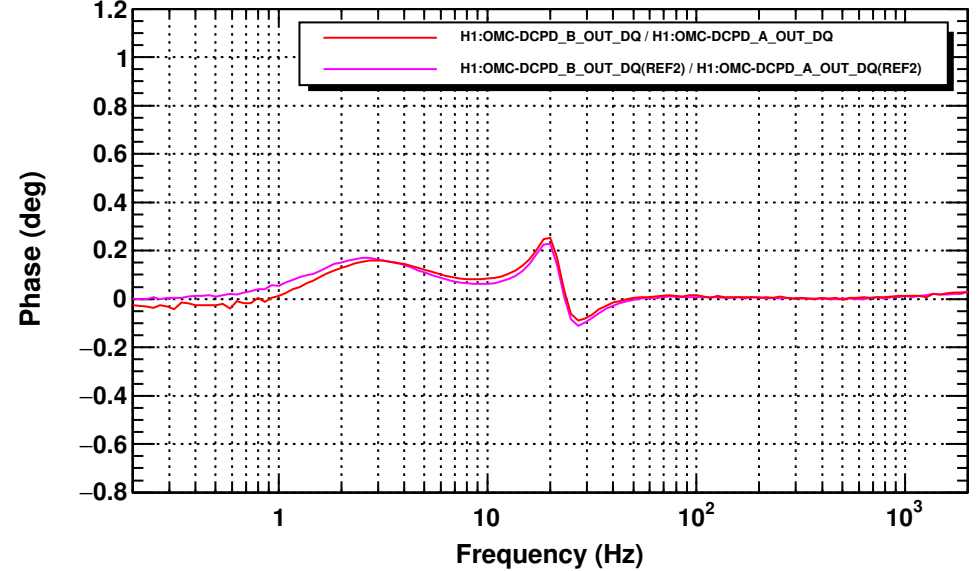

Transfer function

*T0=24/01/2023 20:48:24.040039

Avg=121

Transfer function

*T0=24/01/2023 20:48:24.040039

Avg=121

Transfer function

*T0=24/01/2023 20:48:24.040039

Avg=121

Transfer function

*T0=24/01/2023 20:48:24.040039

Avg=121