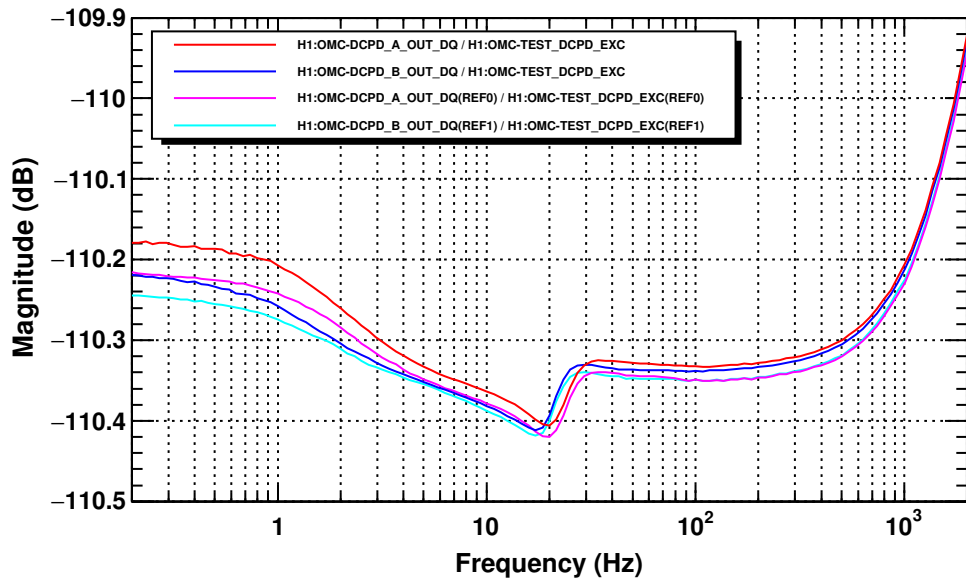

Transfer function

*T0=24/01/2023 20:48:24.040039

Avg=121

Transfer function

*T0=24/01/2023 20:48:24.040039

Avg=121

Transfer function

*T0=24/01/2023 20:48:24.040039

Avg=121

Transfer function

*T0=24/01/2023 20:48:24.040039

Avg=121