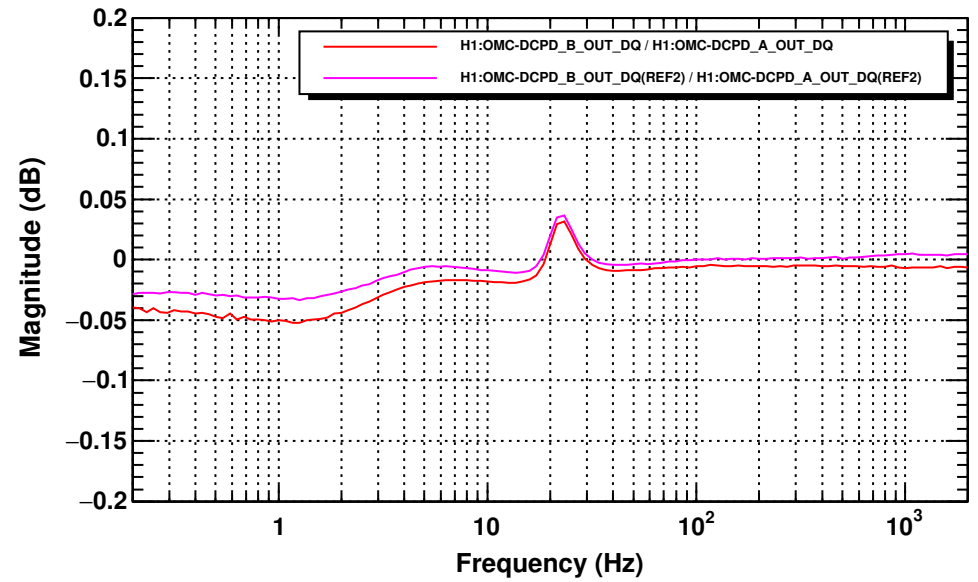

Transfer function

*T0=24/01/2023 20:48:24.040039

Avg=121

Transfer function

*T0=24/01/2023 20:48:24.040039

Avg=121

Transfer function

*T0=24/01/2023 20:48:24.040039

Avg=121

Transfer function

*T0=24/01/2023 20:48:24.040039

Avg=121