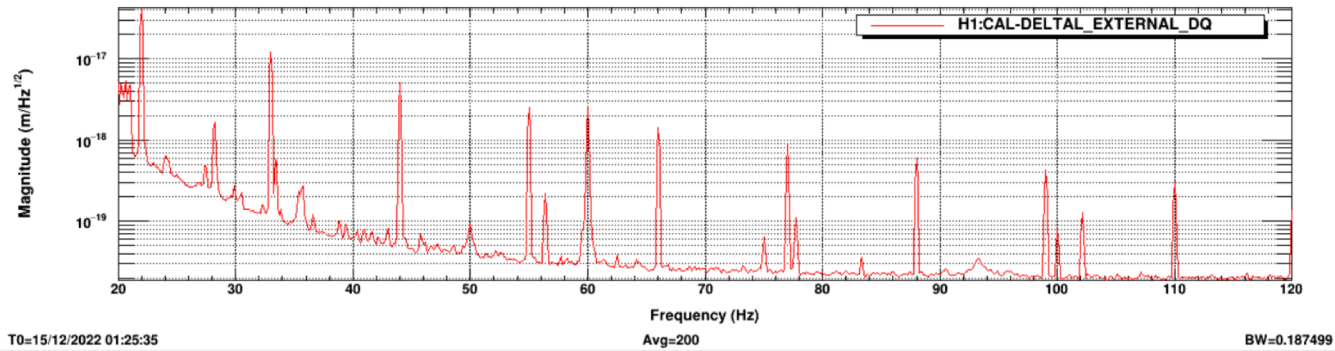

11 Hz comb from ground injection evident on EFM as is the 95 Hz peak (this data is from before the grounding work at EX)

Coherence

Power spectrum