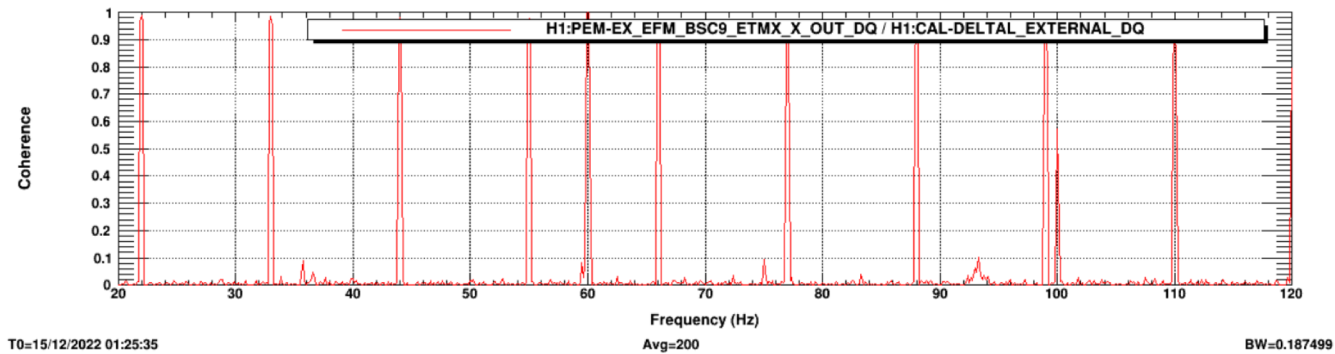

11 Hz comb from ground injection evident on EFM as is the 95 Hz peak (this data is from before the grounding work at EX)

Coherence

Power spectrum