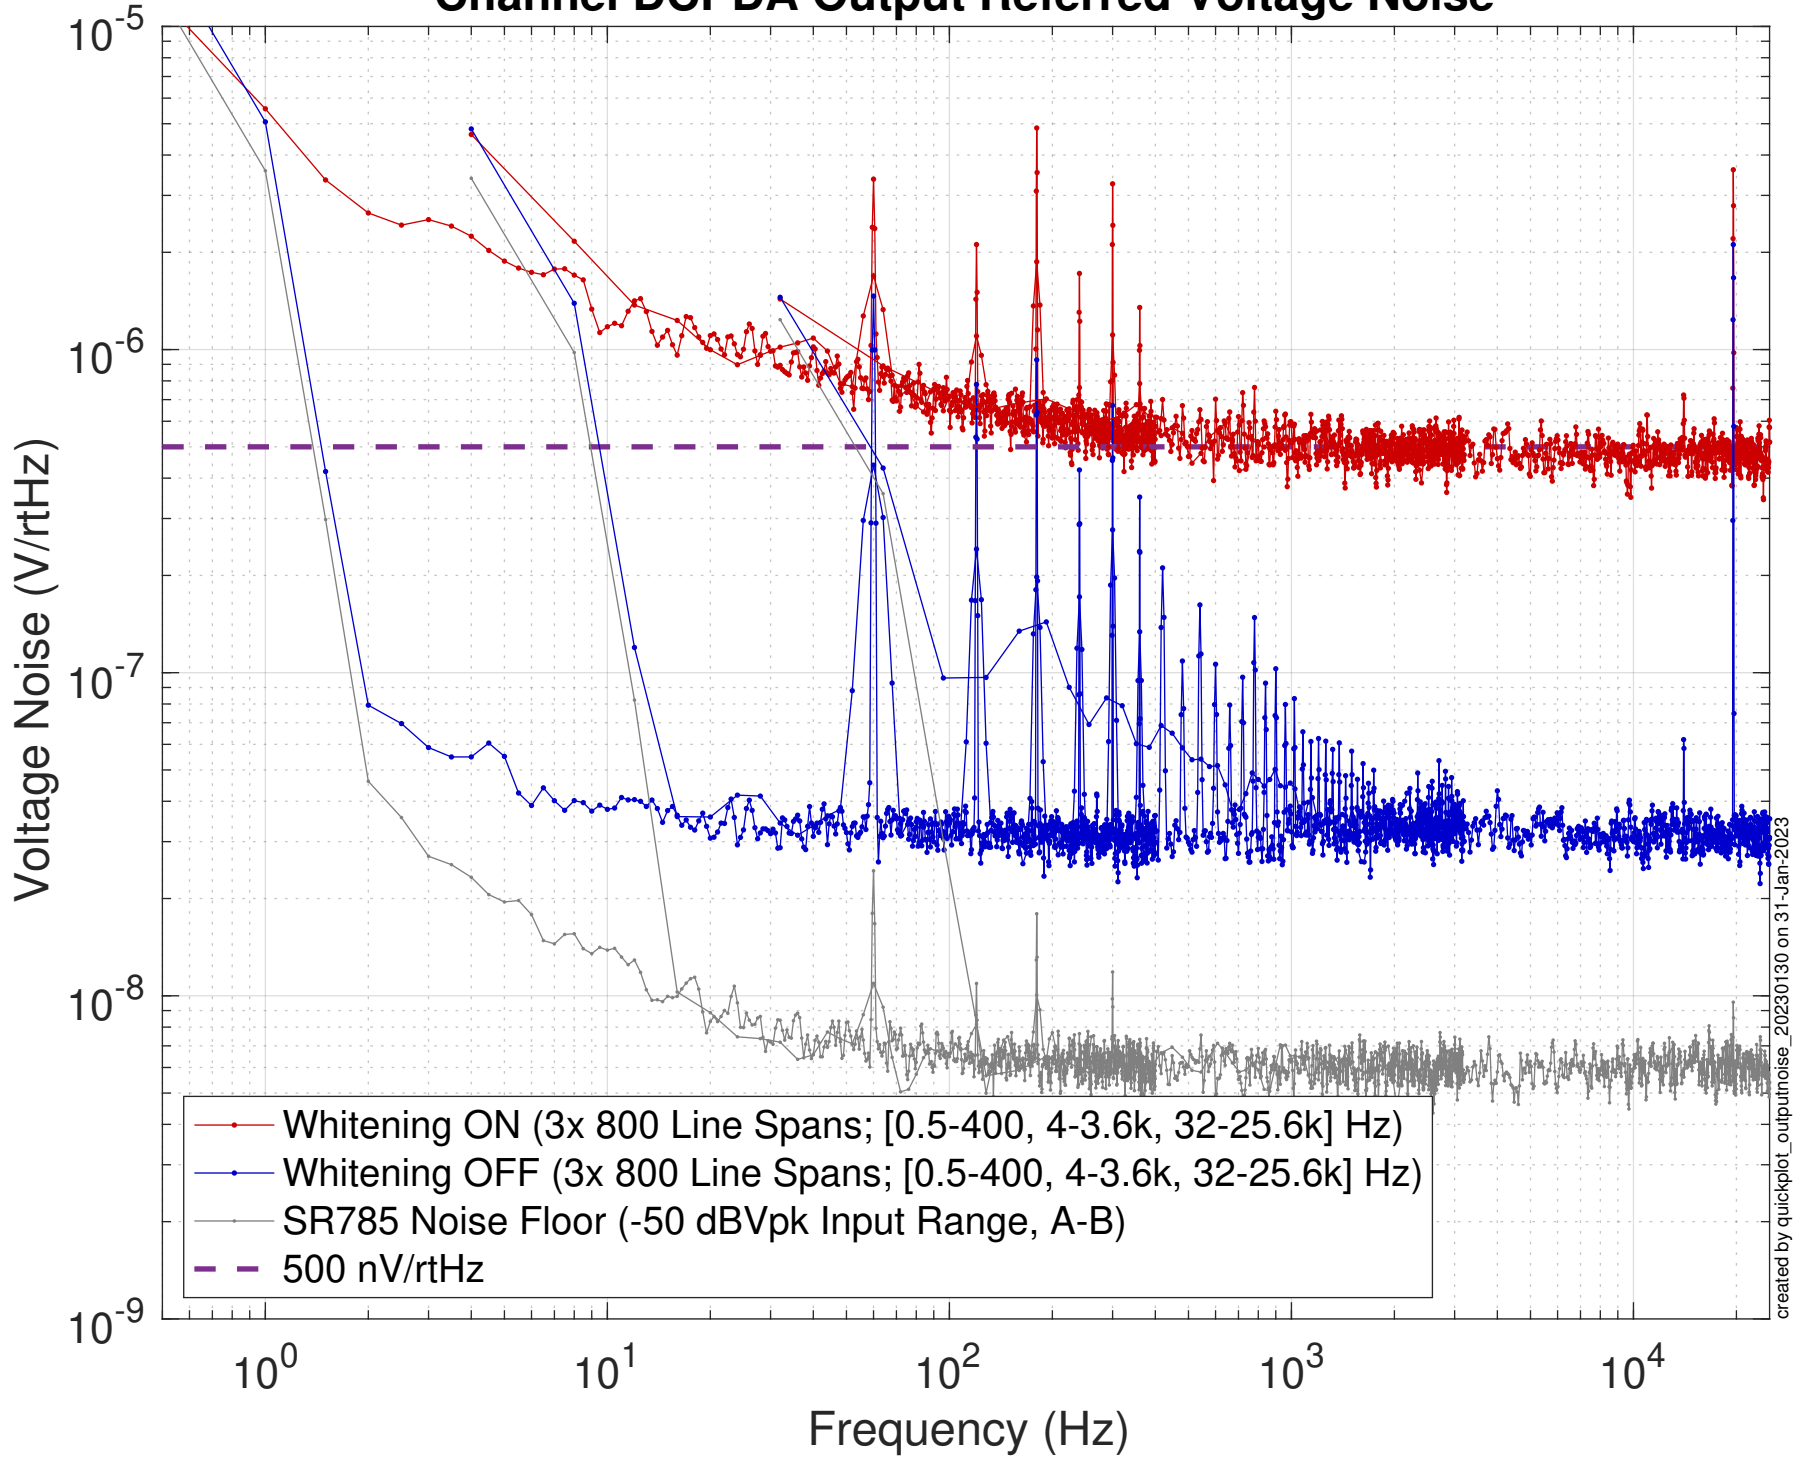

2023-01-31 OMC DCPD Whitening Chassis S2300002

Channel DCPDA Output Referred Voltage Noise

2023-01-31 OMC DCPD Whitening Chassis S2300002

Channel DCPDB Output Referred Voltage Noise

2023-01-30 OMC DCPD Whitening Chassis S2300003

Channel DCPDA Output Referred Voltage Noise

2023-01-30 OMC DCPD Whitening Chassis S2300003

Channel DCPDB Output Referred Voltage Noise