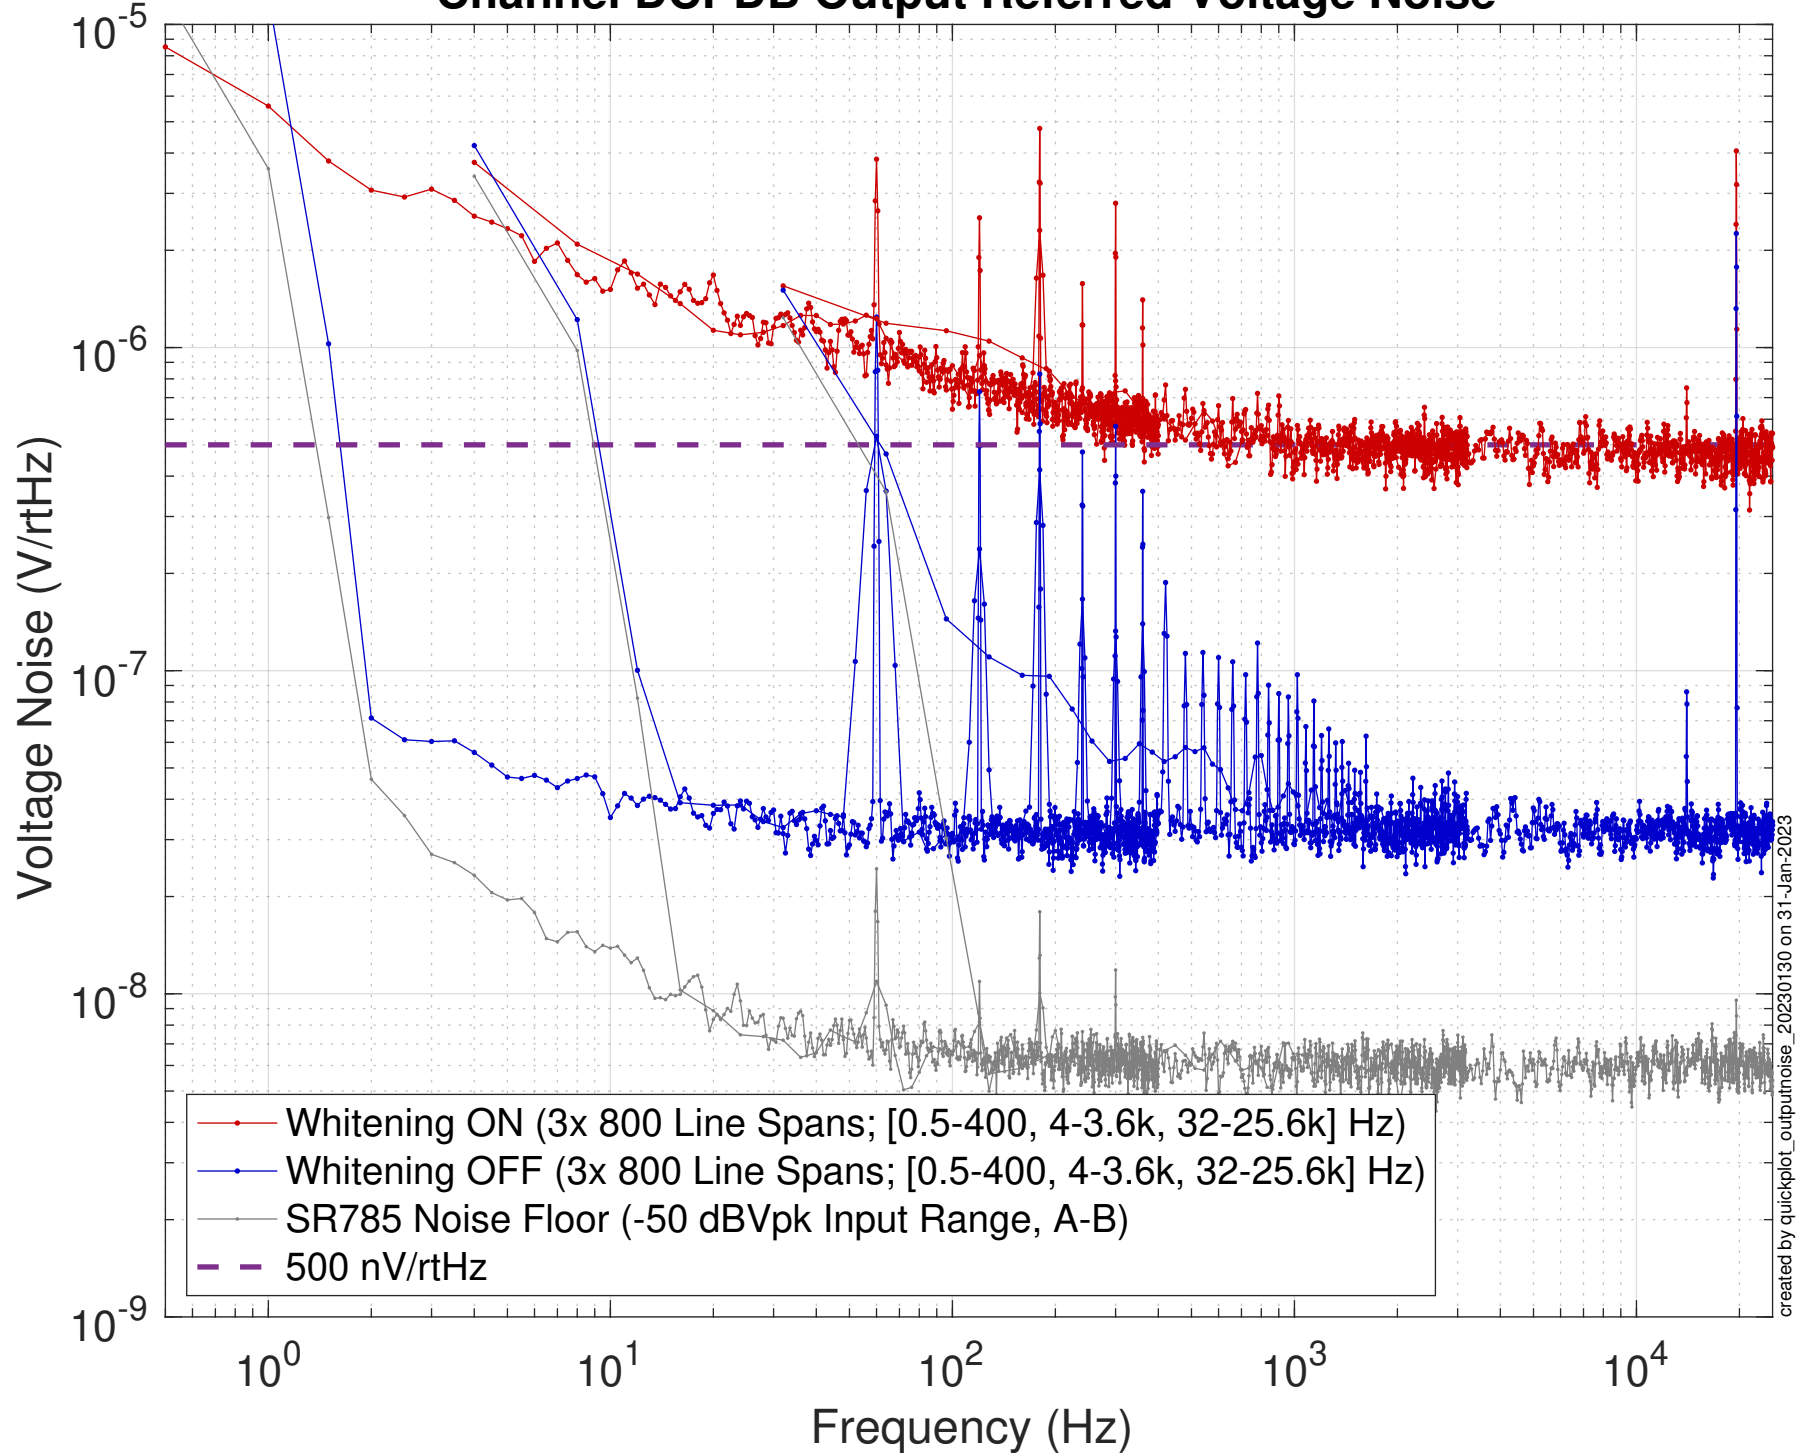

2023-01-31 OMC DCPD Whitening Chassis S2300002

Channel DCPDA Output Referred Voltage Noise

2023-01-31 OMC DCPD Whitening Chassis S2300002

Channel DCPDB Output Referred Voltage Noise

2023-01-30 OMC DCPD Whitening Chassis S2300003

Channel DCPDA Output Referred Voltage Noise

2023-01-30 OMC DCPD Whitening Chassis S2300003

Channel DCPDB Output Referred Voltage Noise