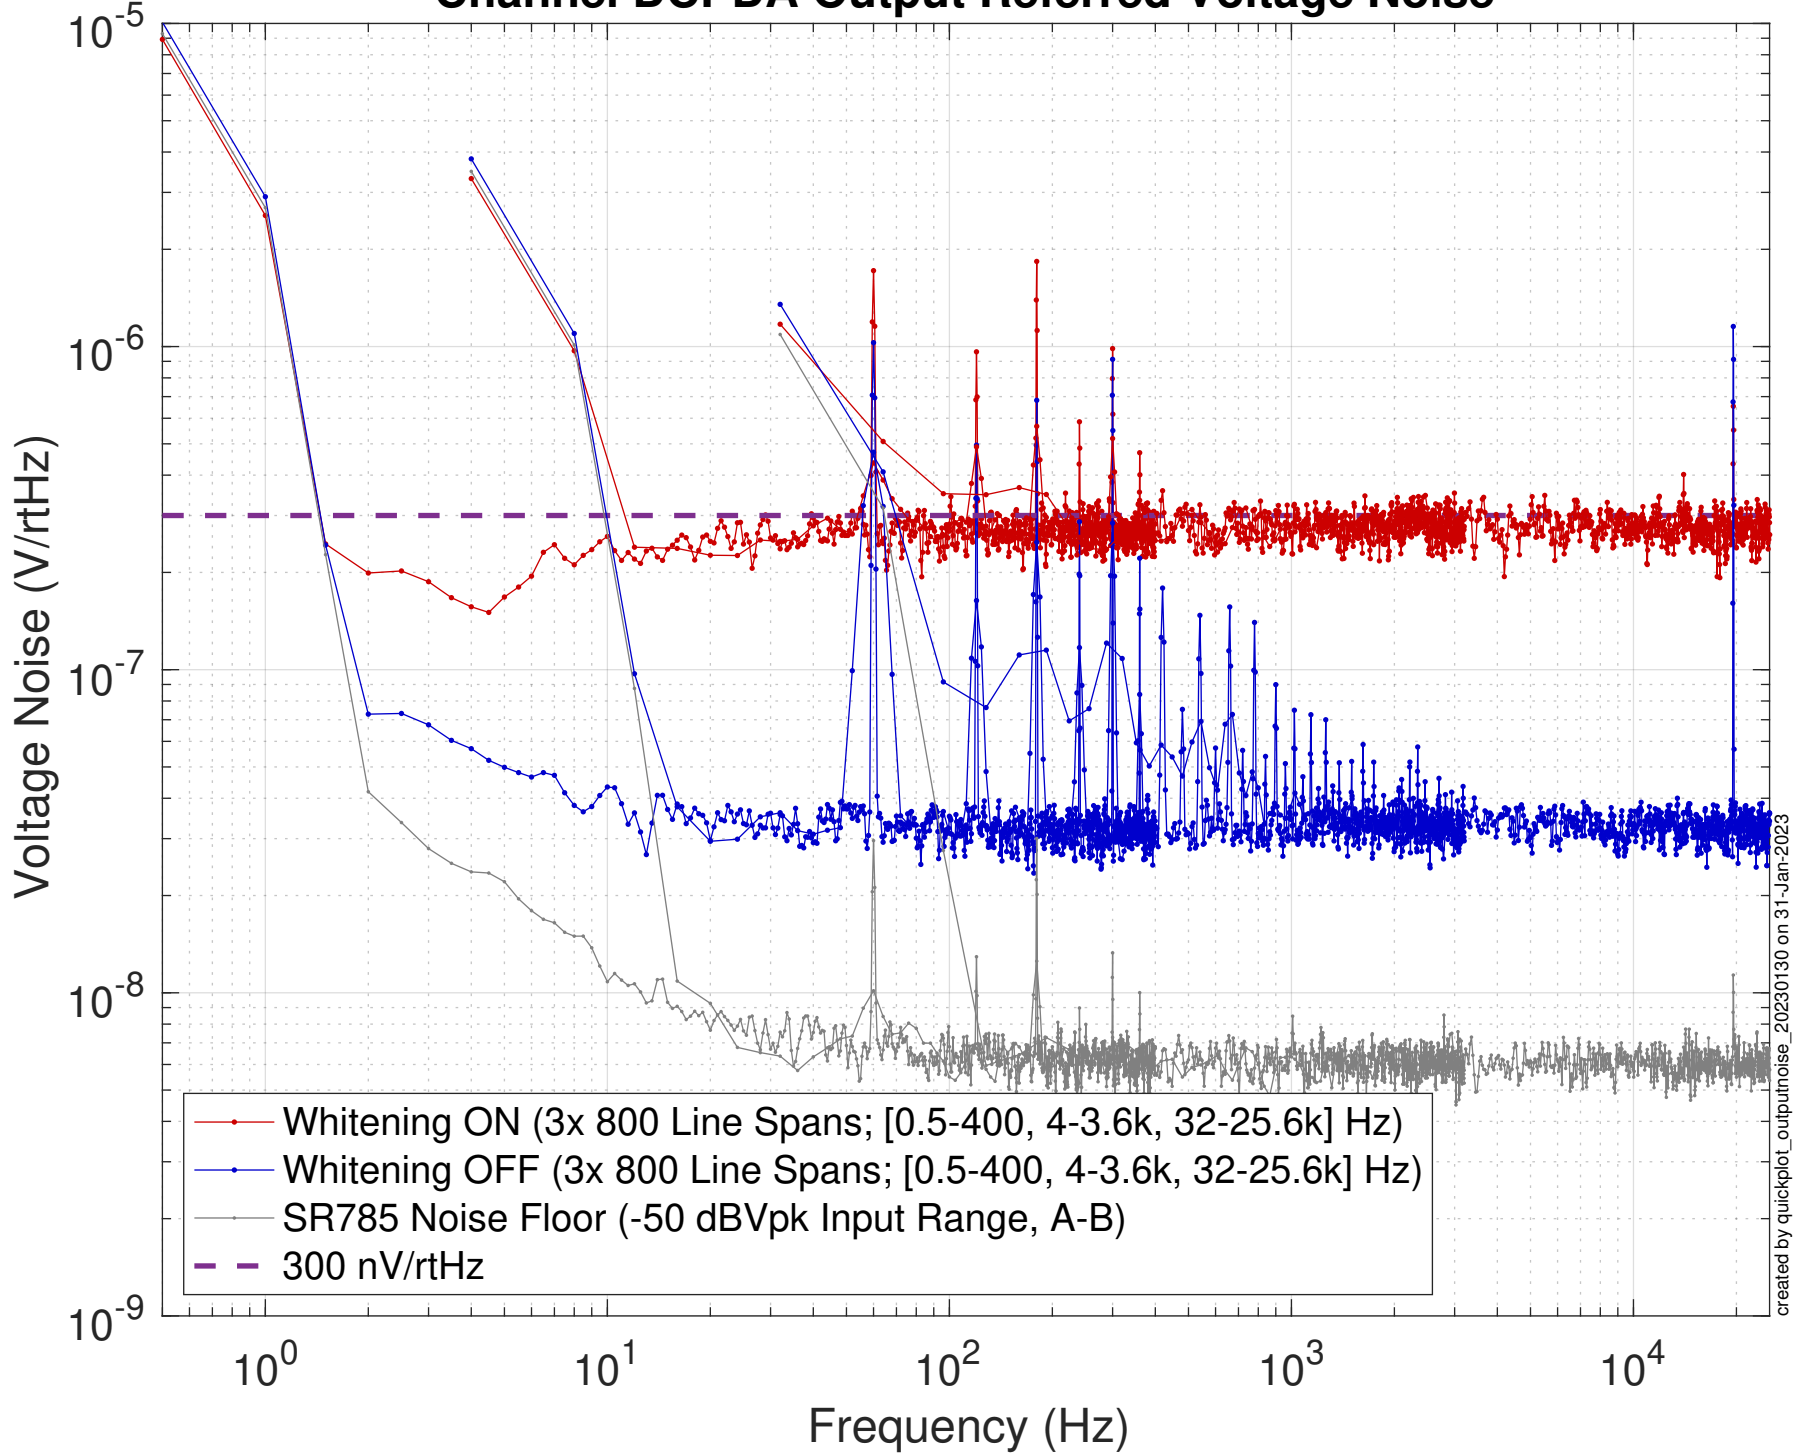

2023-01-31 OMC DCPD Whitening Chassis S2300002

Channel DCPDA Output Referred Voltage Noise

2023-01-31 OMC DCPD Whitening Chassis S2300002

Channel DCPDB Output Referred Voltage Noise

2023-01-30 OMC DCPD Whitening Chassis S2300003

Channel DCPDA Output Referred Voltage Noise

2023-01-30 OMC DCPD Whitening Chassis S2300003

Channel DCPDB Output Referred Voltage Noise