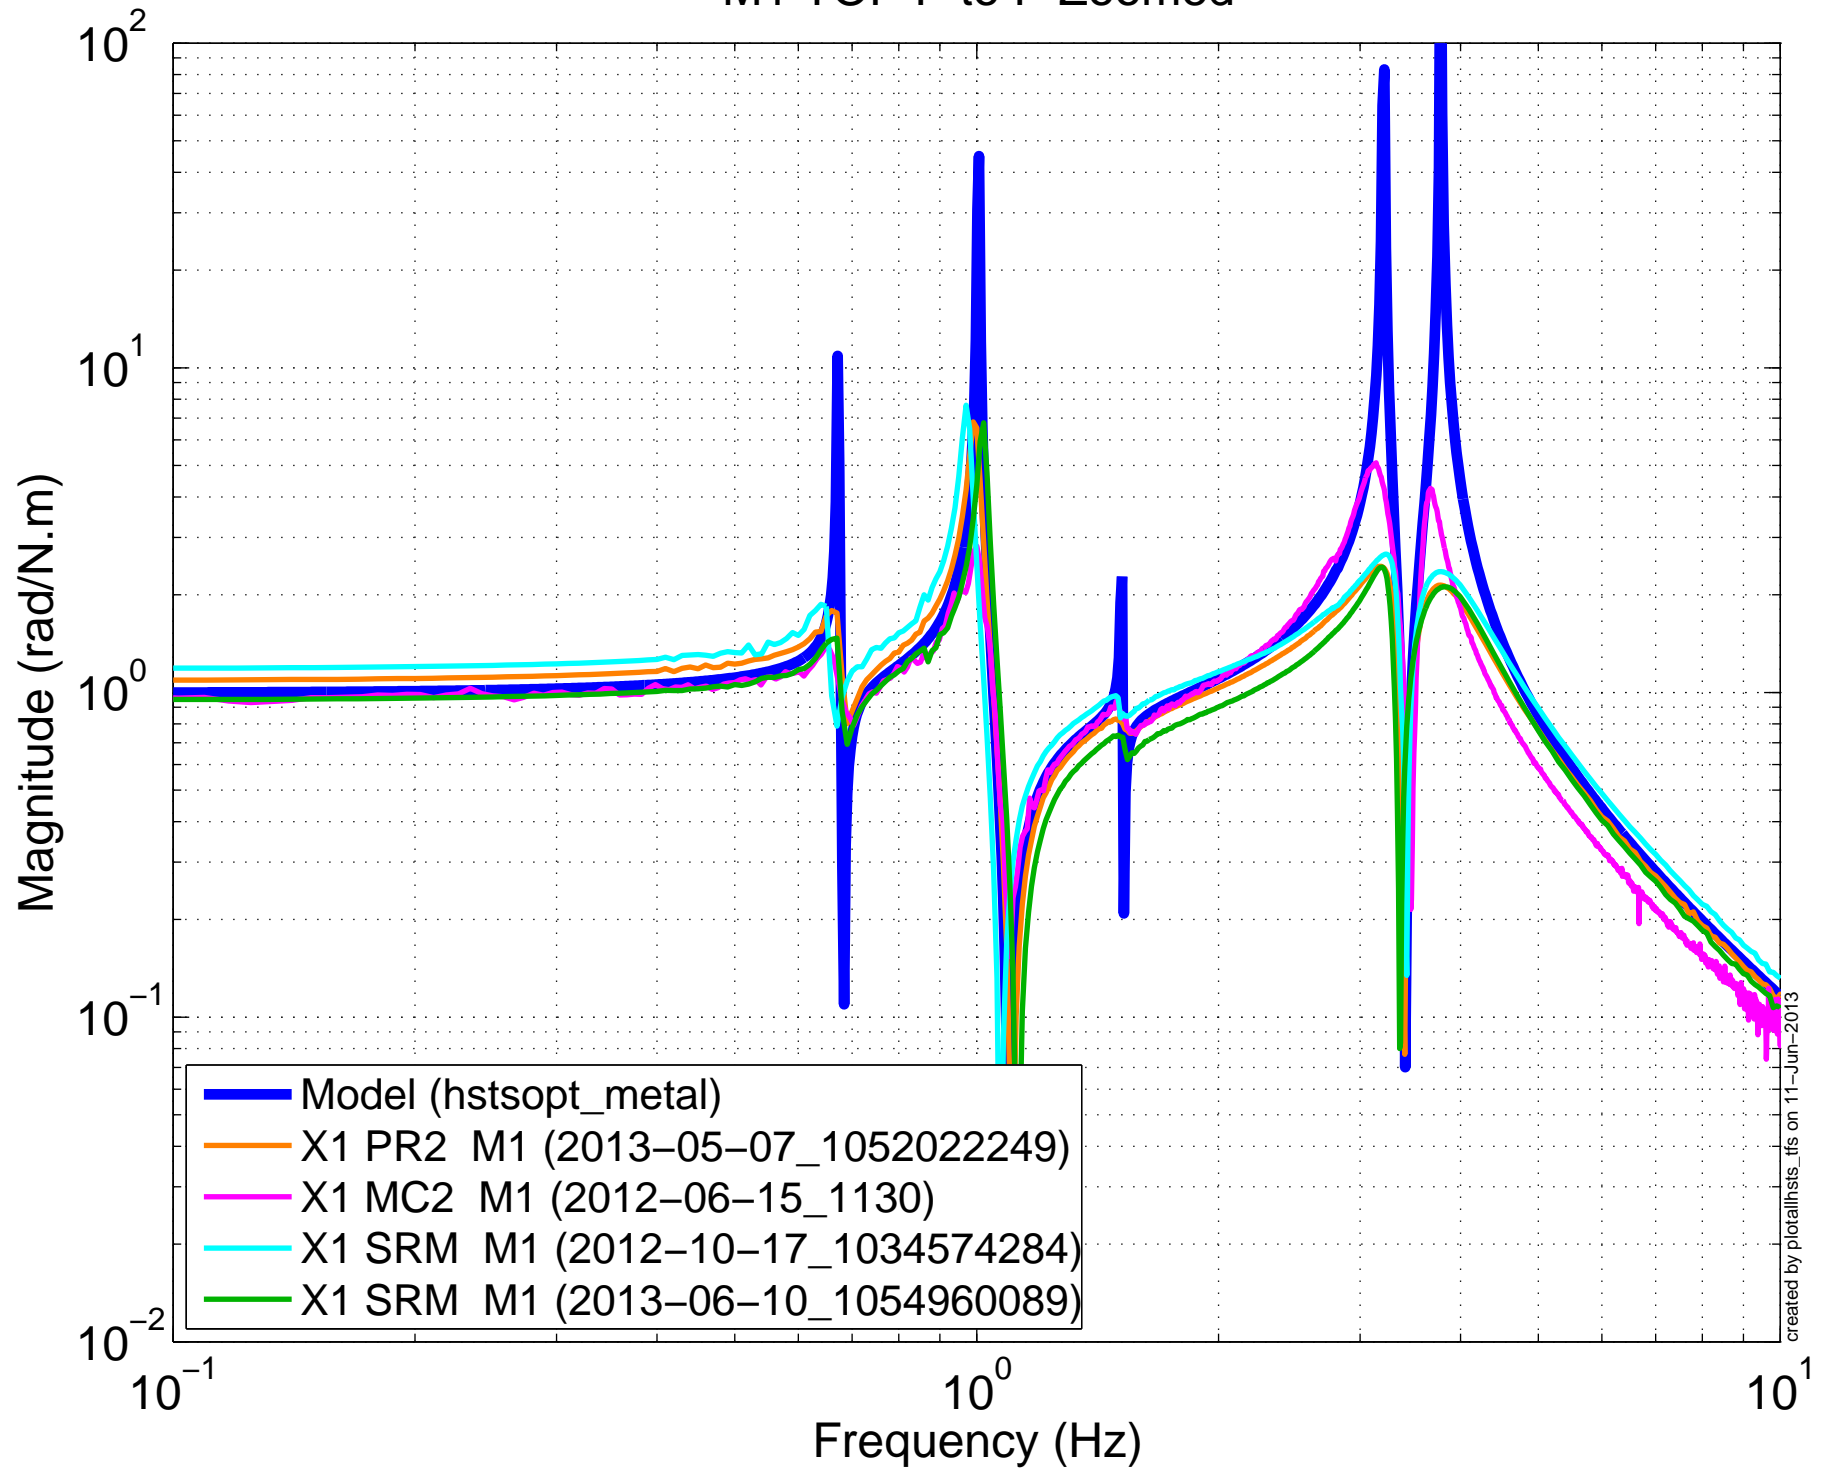

M1 TOP P to P Zoomed