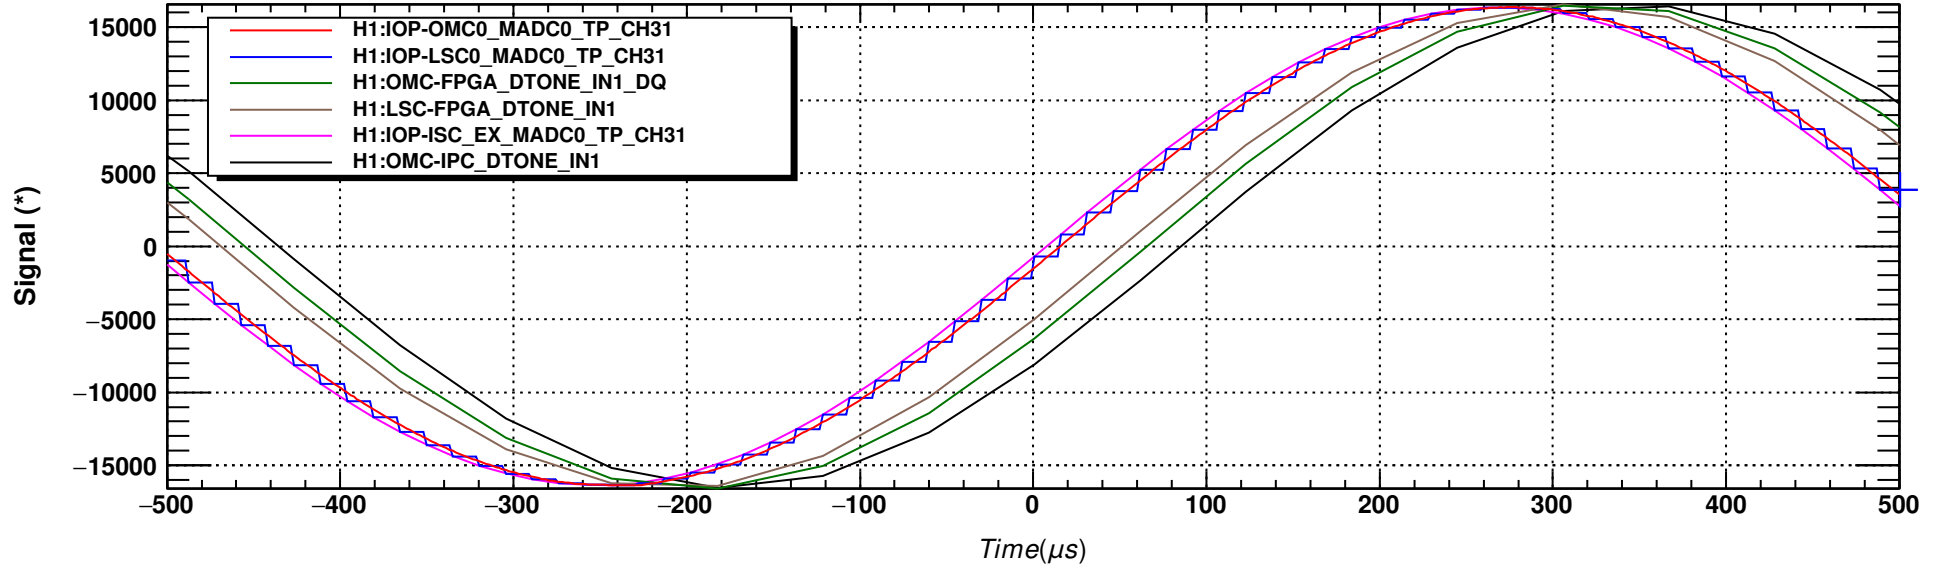

Time series

T0=07/02/2023 20:45:50

Avg=1

Time series

T0=07/02/2023 20:45:50

Avg=1