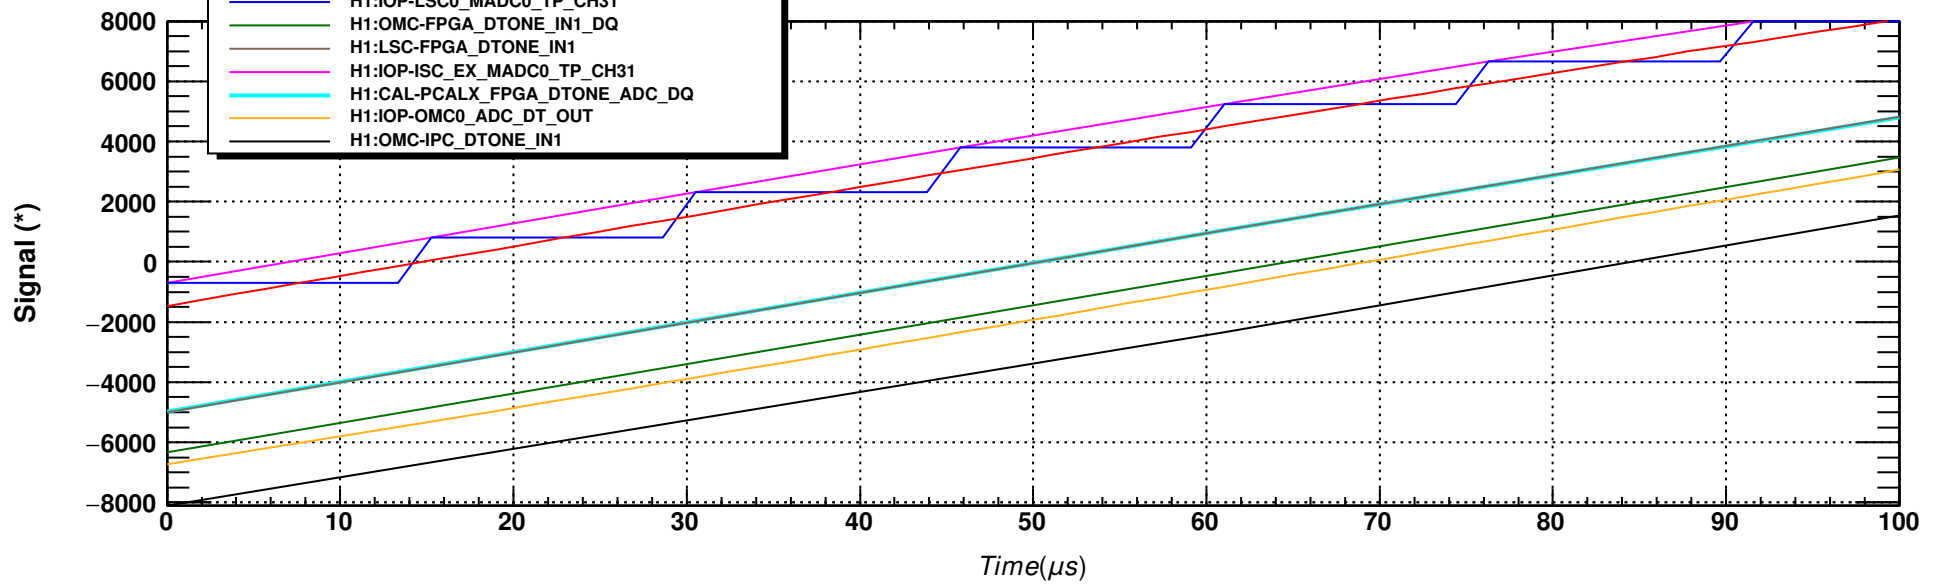

Time series

T0=07/02/2023 20:45:50

Avg=1

Time series

T0=07/02/2023 20:45:50

Avg=1