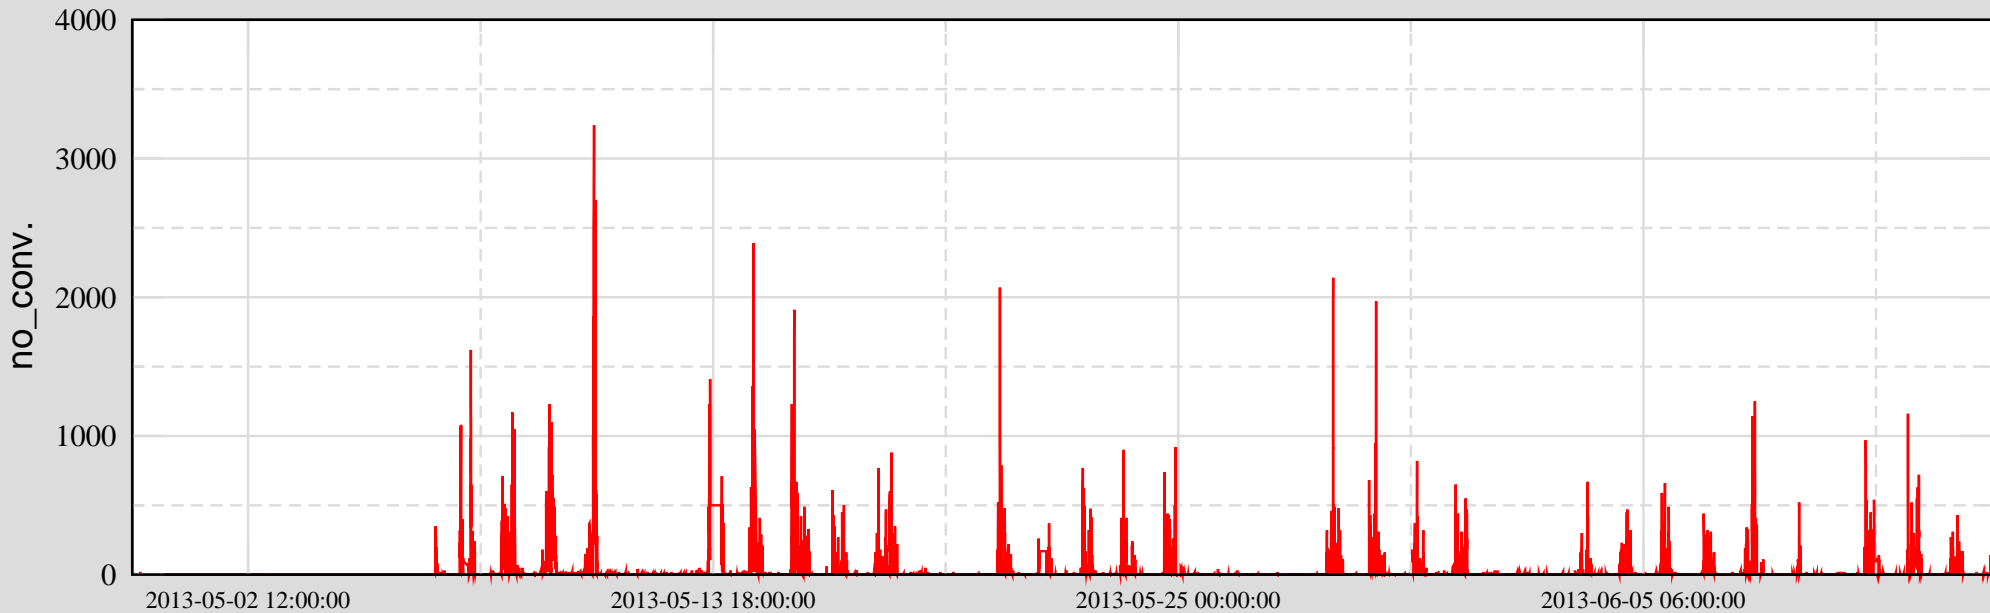

— MEAN

*Trend from 13-04-29-16-41-47 to 13-06-13-16-06-47*

*Ch 2: H0:PEM-CS\_DUST\_LVEA8\_500NM\_PCF*

*Ch 1: H0:PEM-CS\_DUST\_LVEA8\_300NM\_PCF*