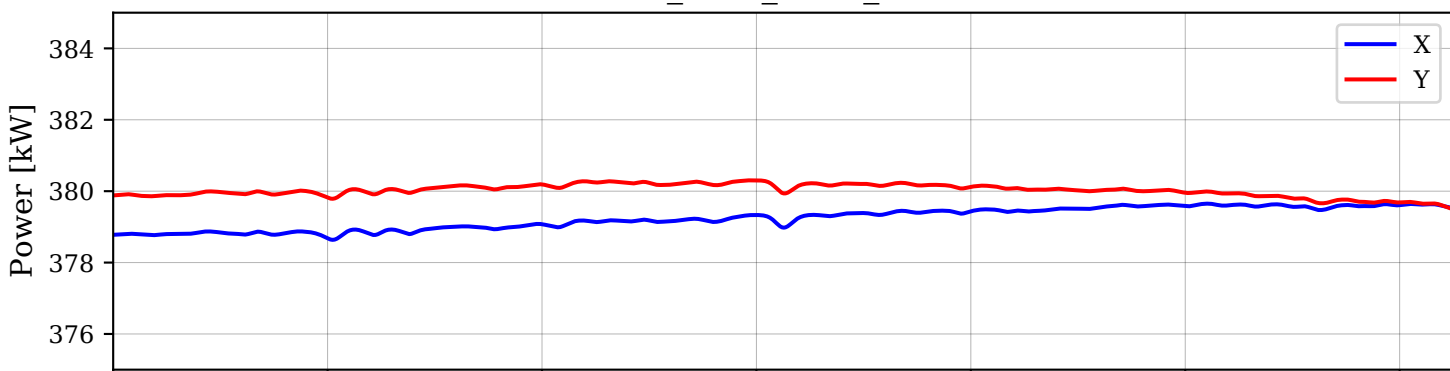

Start time=1360109256

HWS_PROBE_SPHERICAL_POWER

ASC-*_PWR_CIRC_OUT16

Actuators