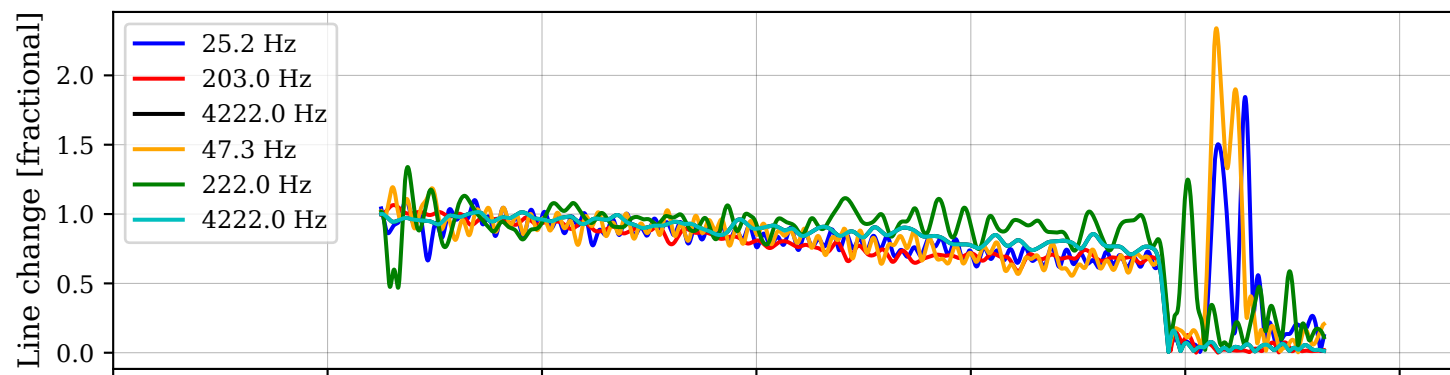

Start time=1360109256

HWS_PROBE_SPHERICAL_POWER

ASC-*_PWR_CIRC_OUT16

Actuators