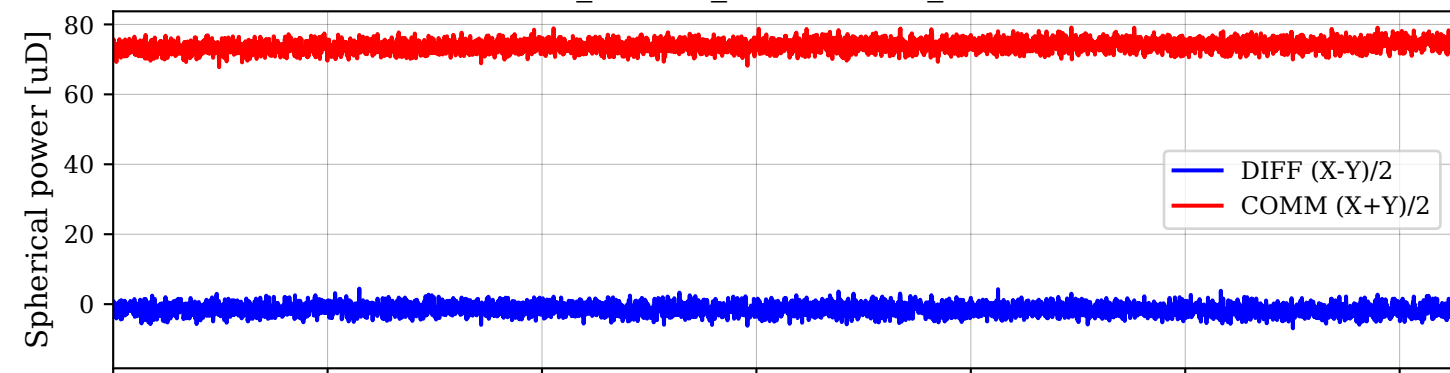

Start time=1360109256

HWS_PROBE_SPHERICAL_POWER

ASC-*_PWR_CIRC_OUT16

Actuators