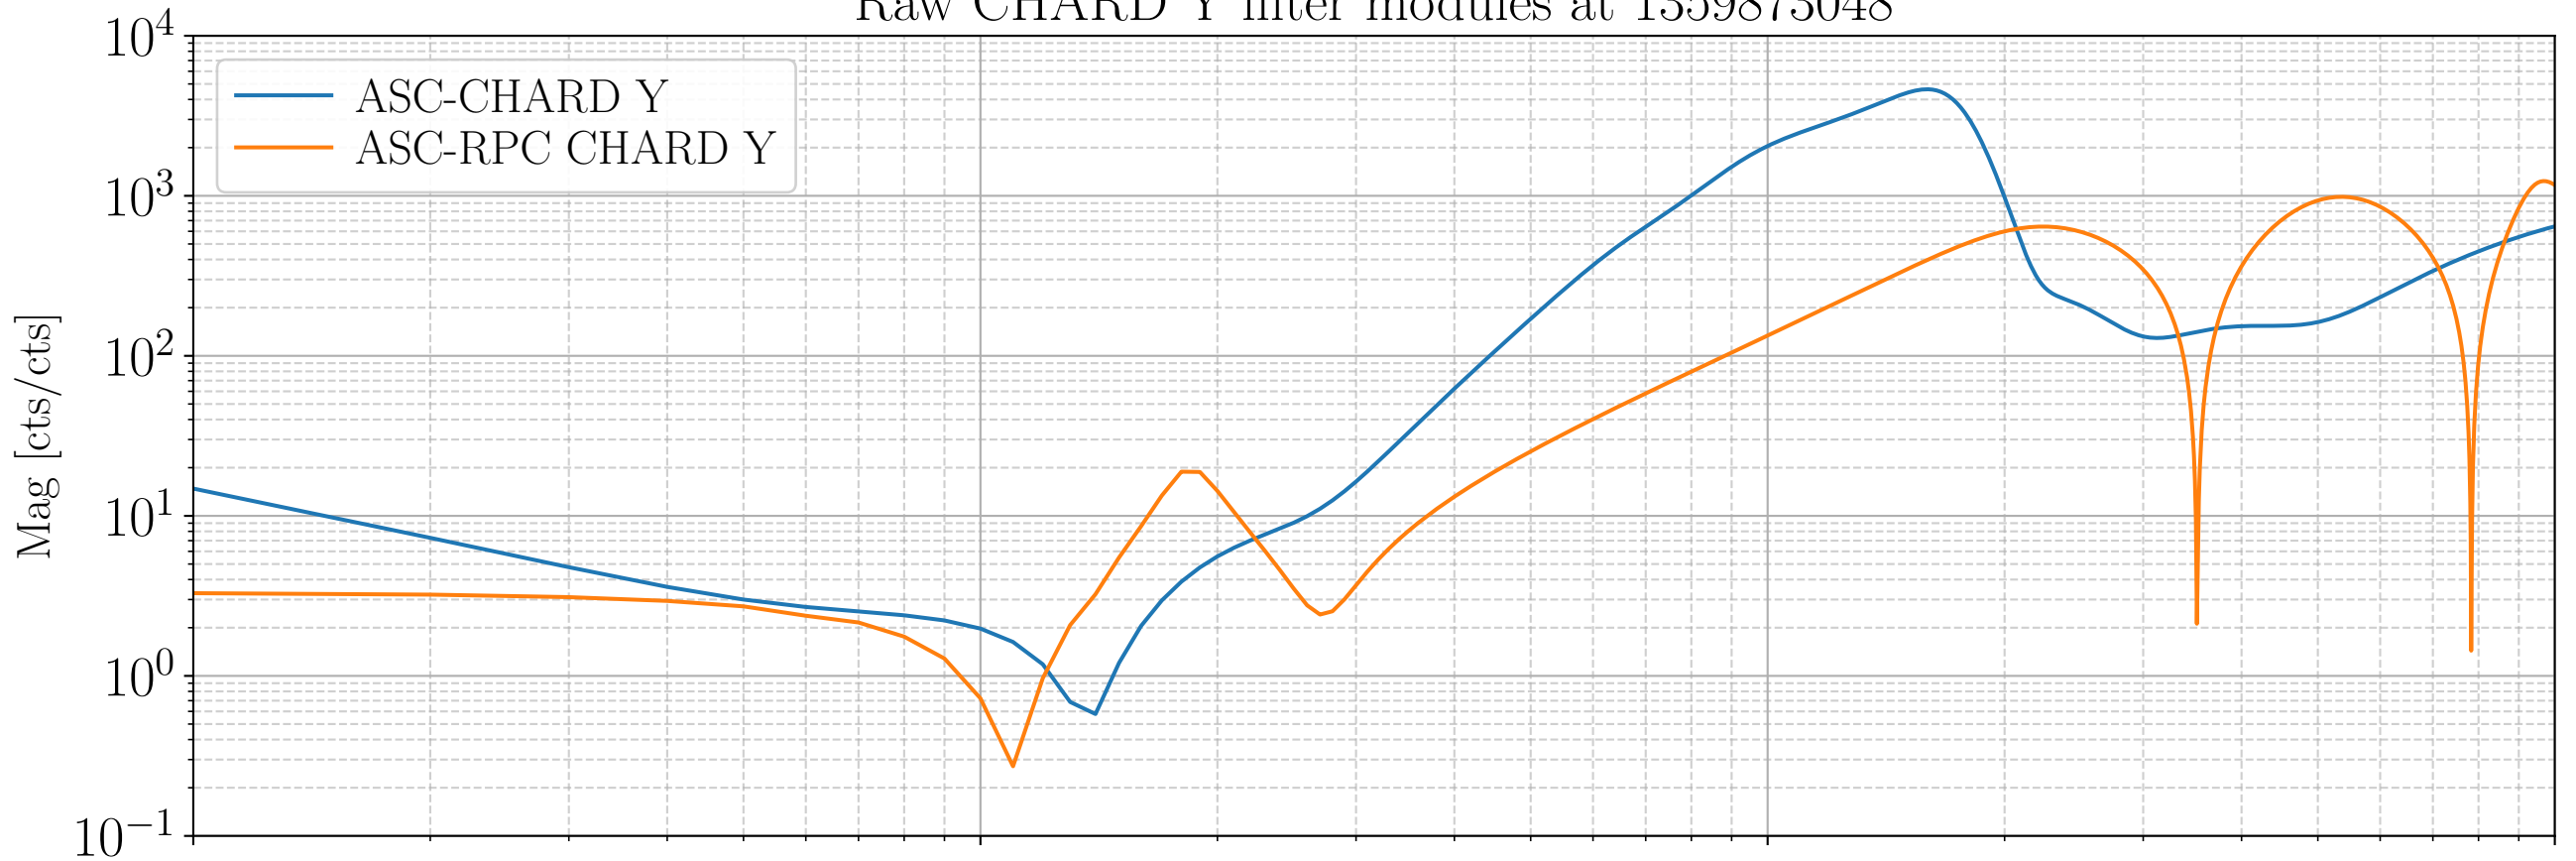

CHARD Y OLG and digital crossover estimate at 1359873048

Raw CHARD Y filter modules at 1359873048

Sum of CHARD Y + RPC filter modules at 1359873048