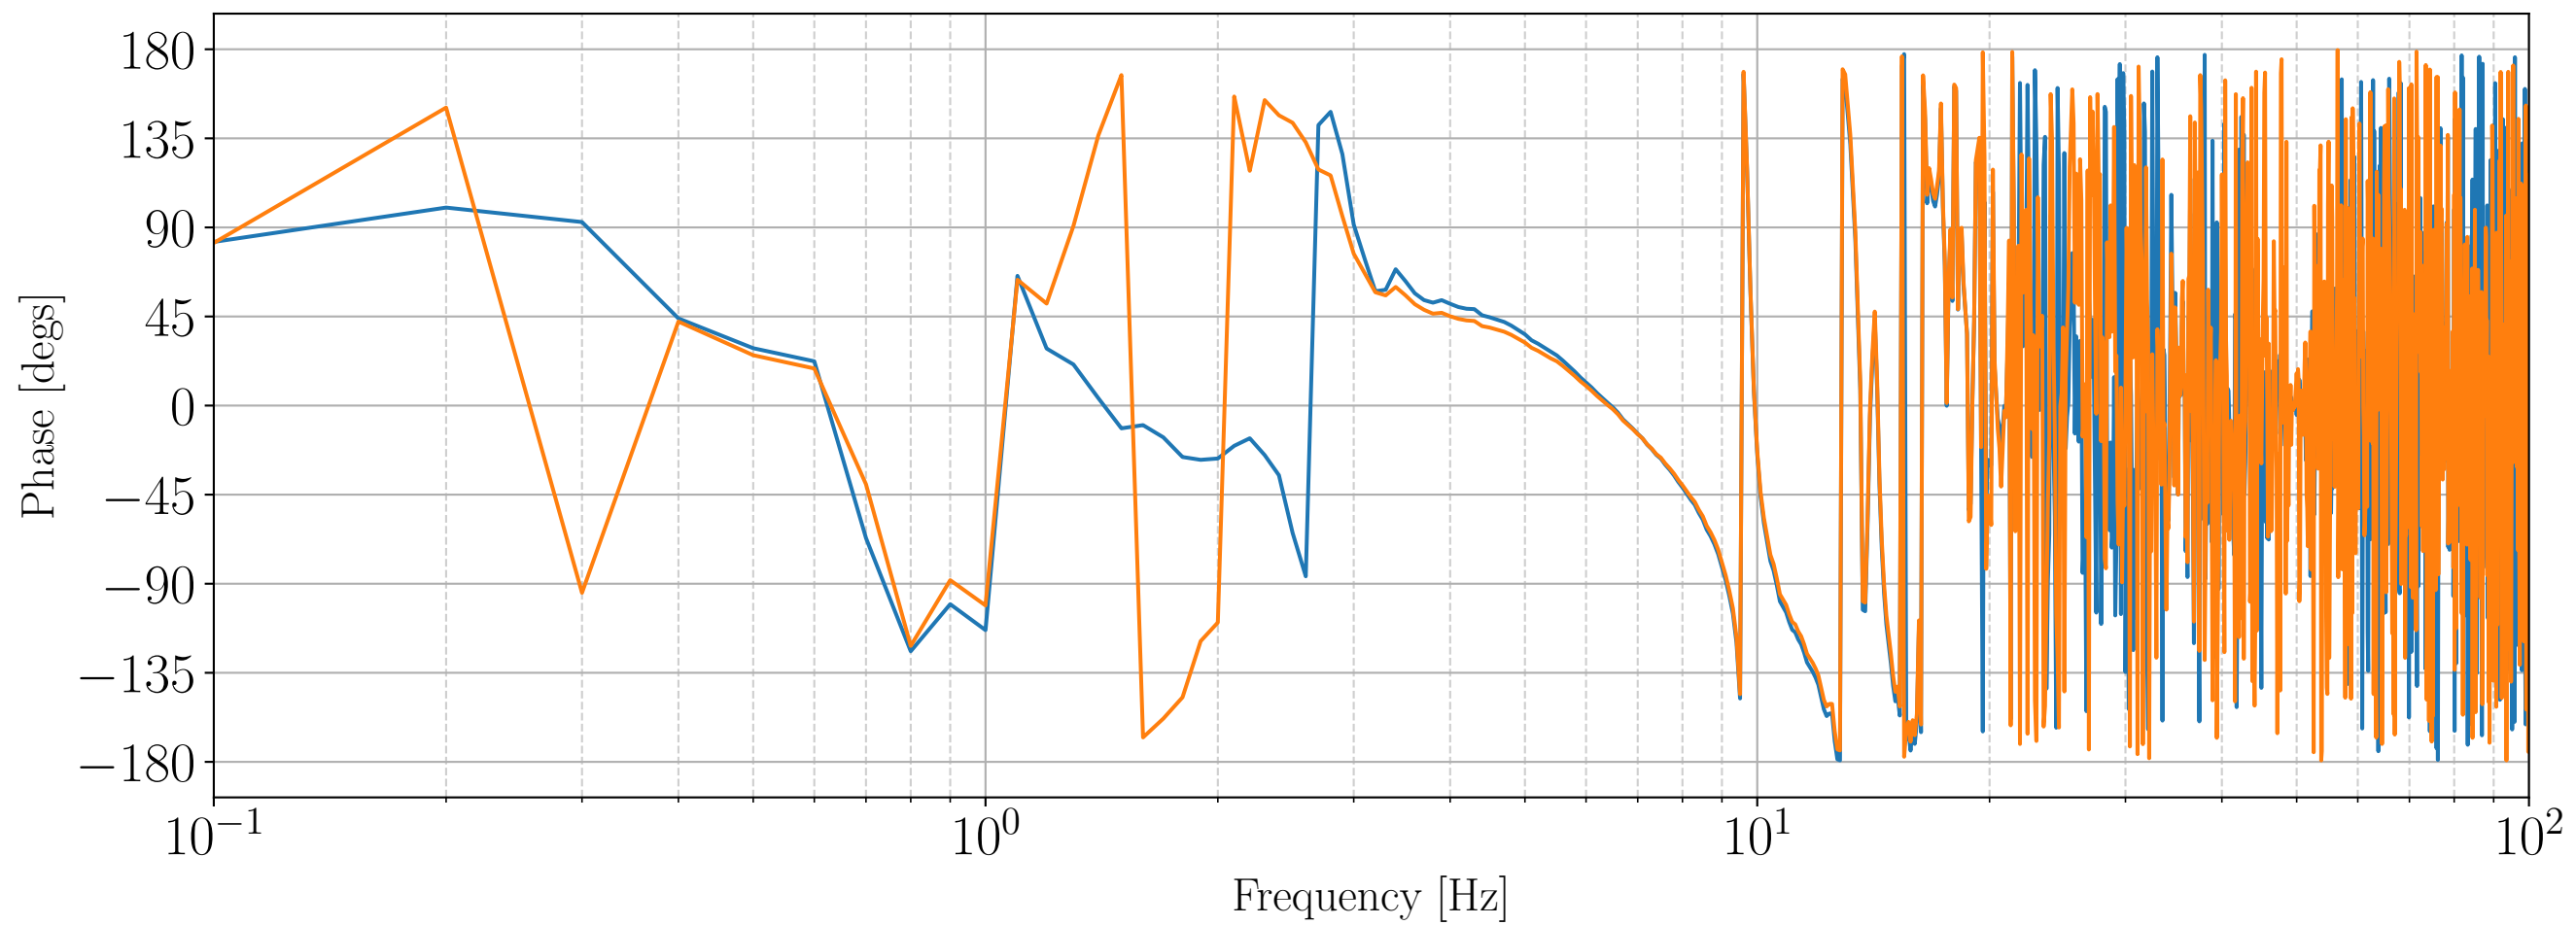

CHARD Y OLG and digital crossover estimate at 1359873048

Raw CHARD Y filter modules at 1359873048

Sum of CHARD Y + RPC filter modules at 1359873048