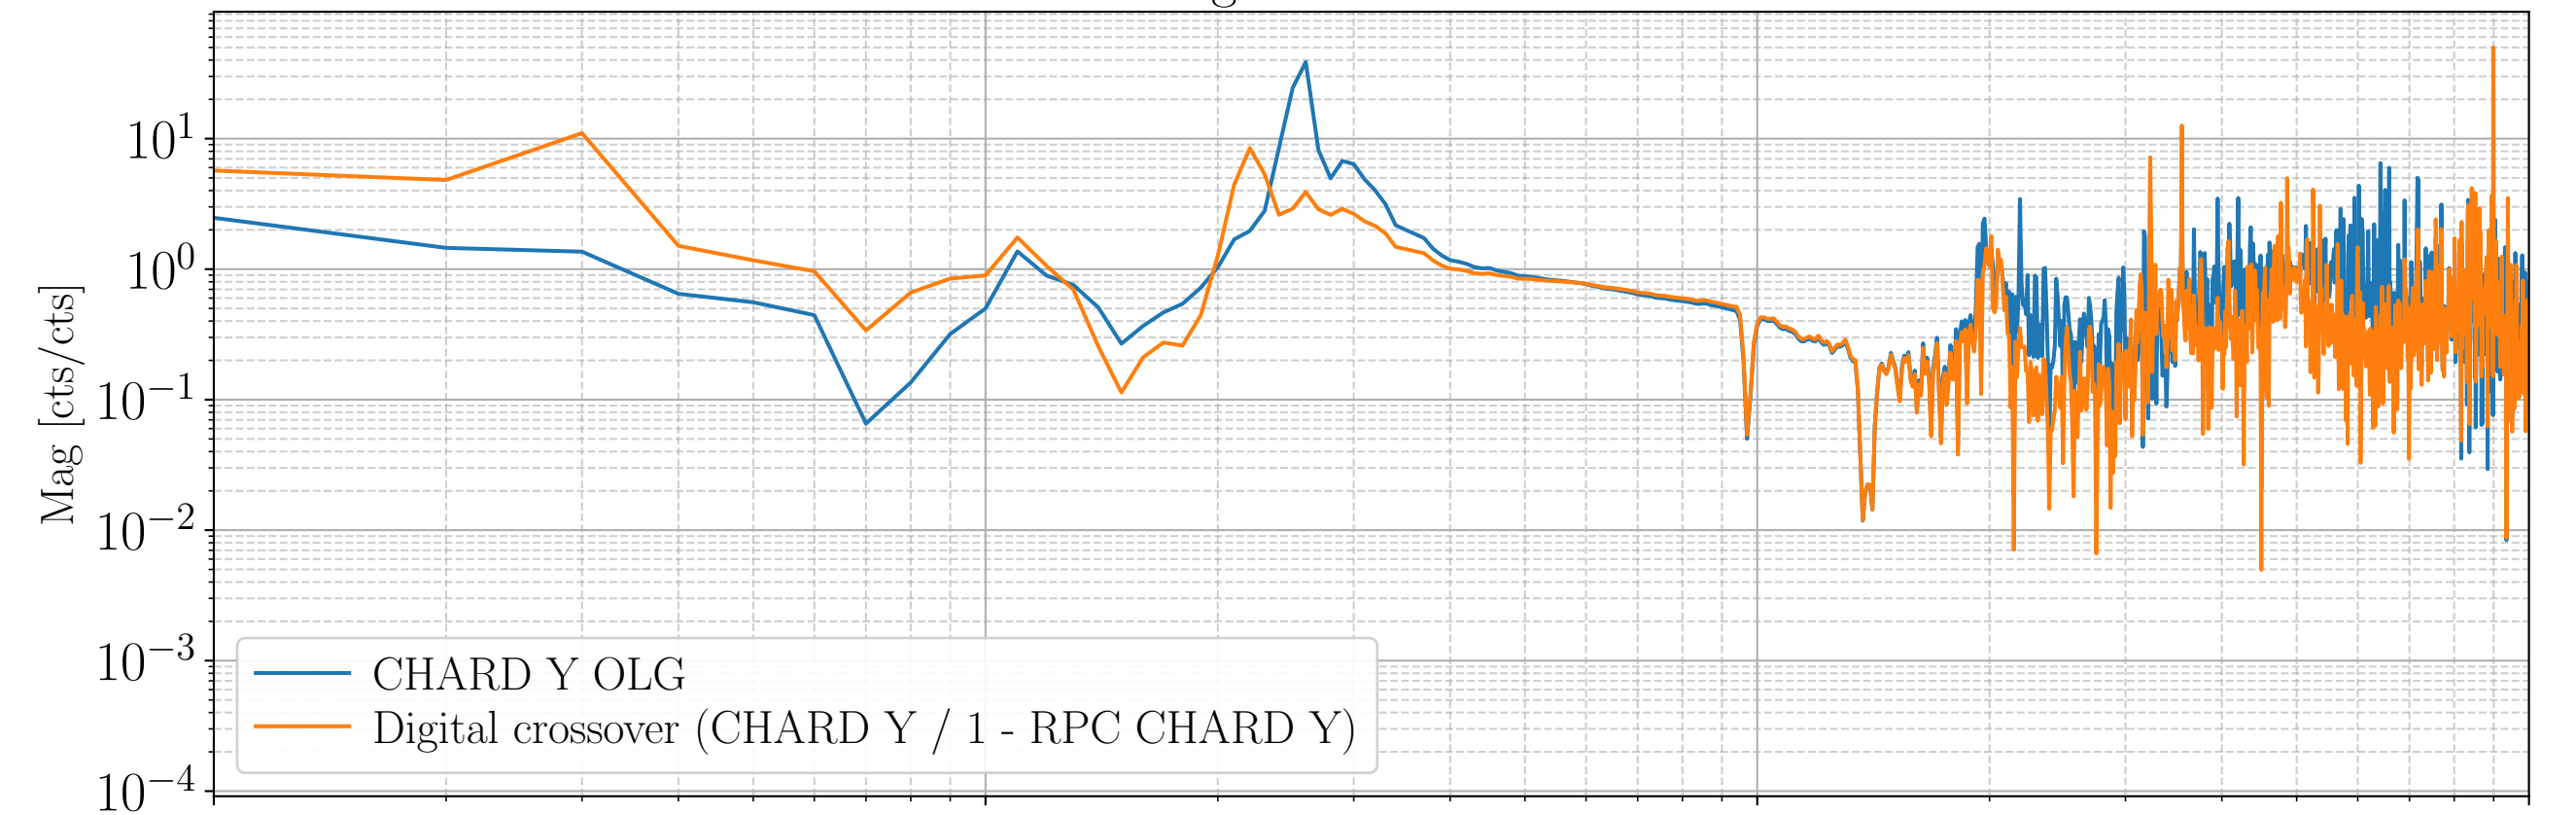

CHARD Y OLG and digital crossover estimate at 1359873048

Raw CHARD Y filter modules at 1359873048

Sum of CHARD Y + RPC filter modules at 1359873048