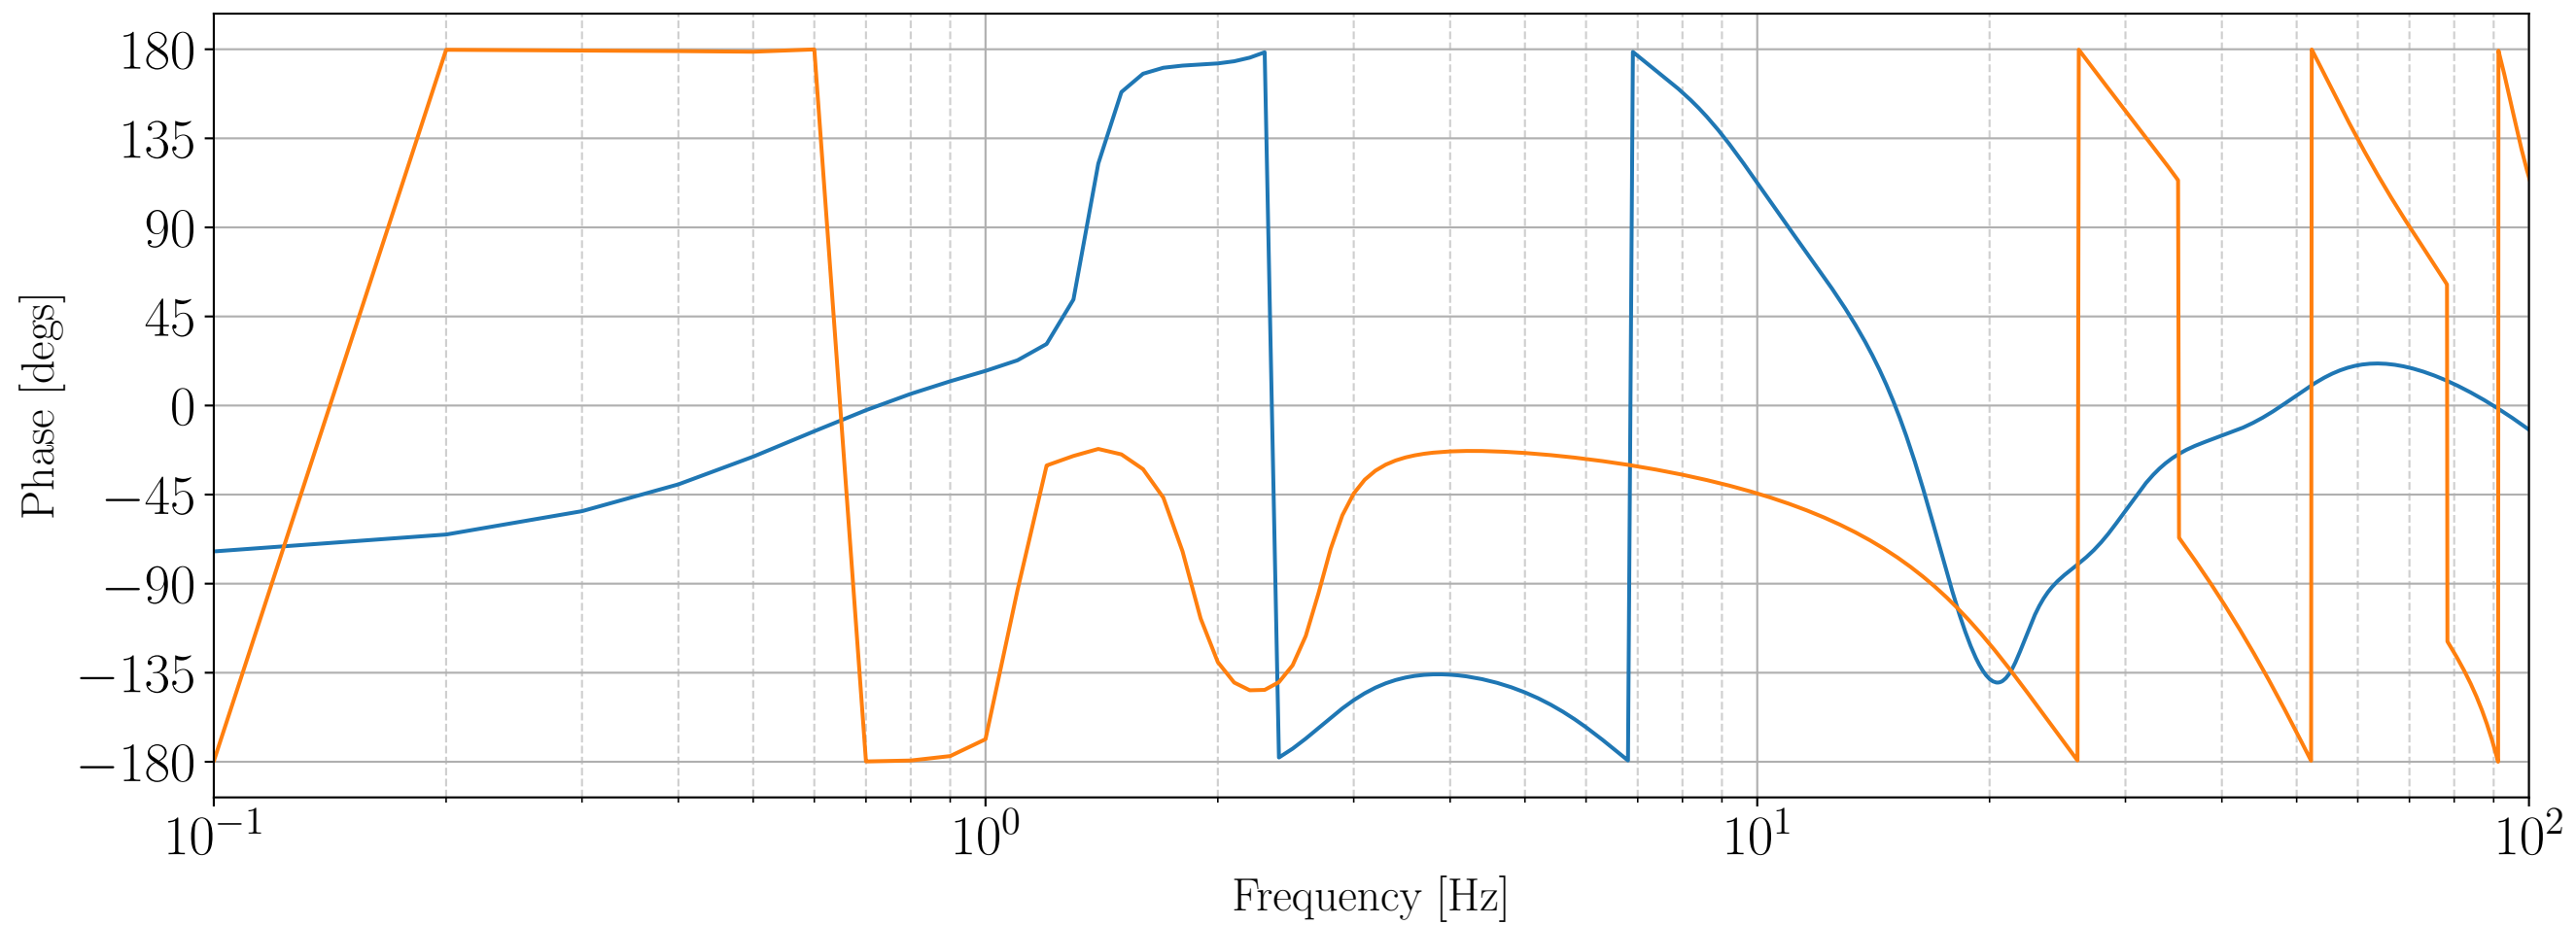

CHARD Y OLG and digital crossover estimate at 1359873048

Raw CHARD Y filter modules at 1359873048

Sum of CHARD Y + RPC filter modules at 1359873048