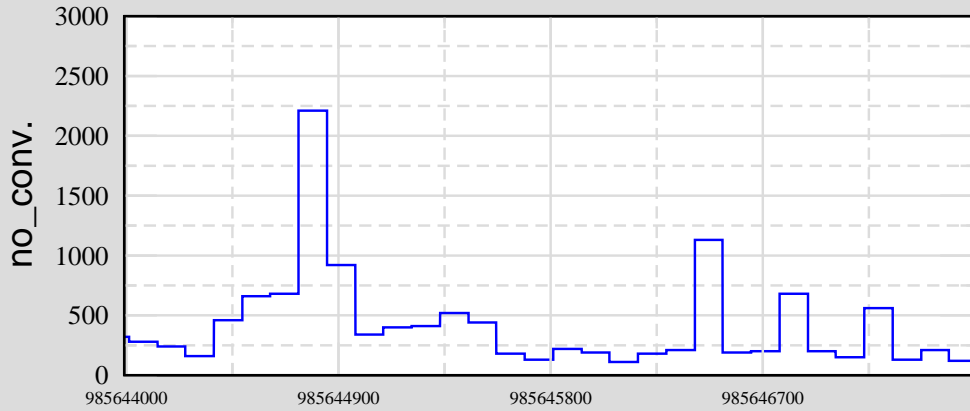

Data Display start at 11-03-31-21-59-38 (3600 seconds)

Ch 7: H0:PEM-LVEA_DST7_5

Ch 5: H0:PEM-LVEA_DST5_5

Ch 9: H0:PEM-LVEA_DST9_5

Ch 4: H0:PEM-LVEA_DST4_5

Ch 8: H0:PEM-LVEA_DST8_5