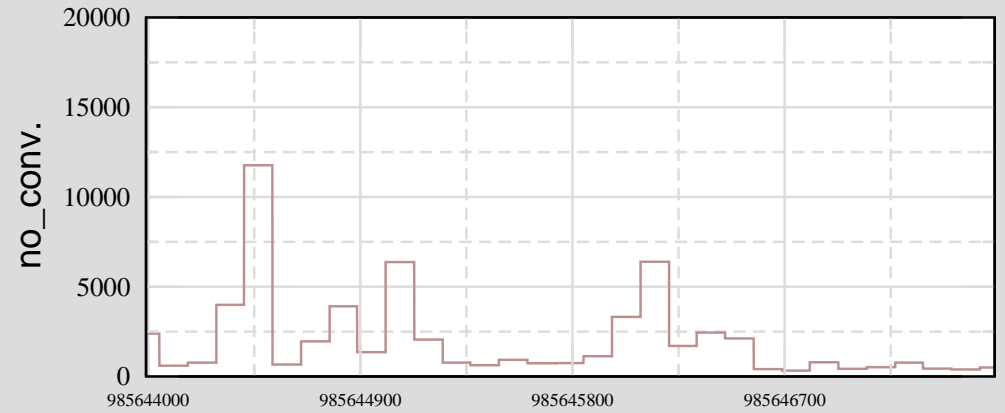

Data Display start at 11-03-31-21-59-38 (3600 seconds)

Ch 7: H0:PEM-LVEA_DST7_5

Ch 5: H0:PEM-LVEA_DST5_5

Ch 9: H0:PEM-LVEA_DST9_5

Ch 4: H0:PEM-LVEA_DST4_5

Ch 8: H0:PEM-LVEA_DST8_5