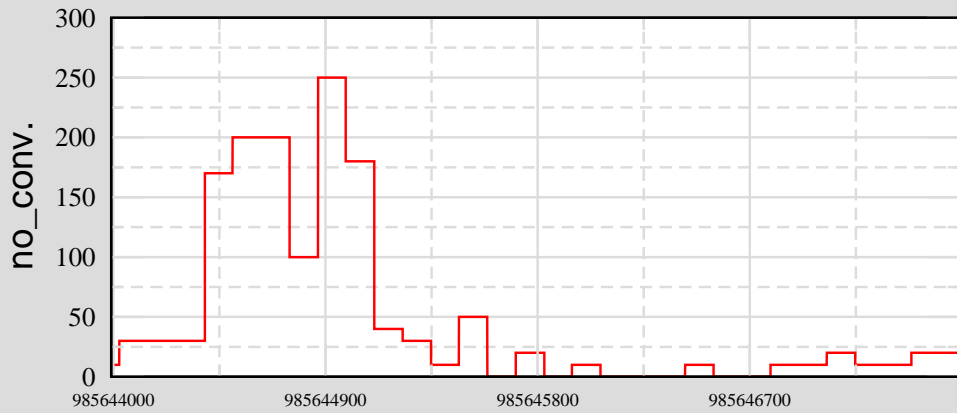

Data Display start at 11-03-31-21-59-38 (3600 seconds)

Ch 7: H0:PEM-LVEA_DST7_5

Ch 5: H0:PEM-LVEA_DST5_5

Ch 9: H0:PEM-LVEA_DST9_5

Ch 4: H0:PEM-LVEA_DST4_5

Ch 8: H0:PEM-LVEA_DST8_5