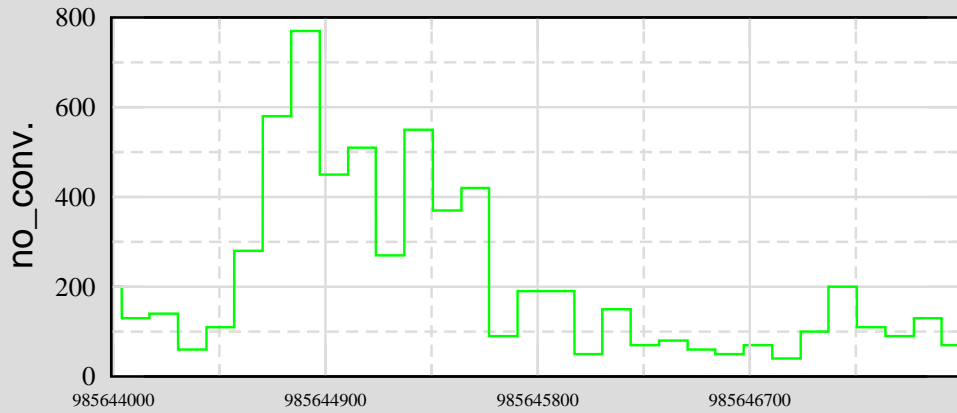

Data Display start at 11-03-31-21-59-38 (3600 seconds)

Ch 7: H0:PEM-LVEA_DST7_5

Ch 5: H0:PEM-LVEA_DST5_5

Ch 9: H0:PEM-LVEA_DST9_5

Ch 4: H0:PEM-LVEA_DST4_5

Ch 8: H0:PEM-LVEA_DST8_5