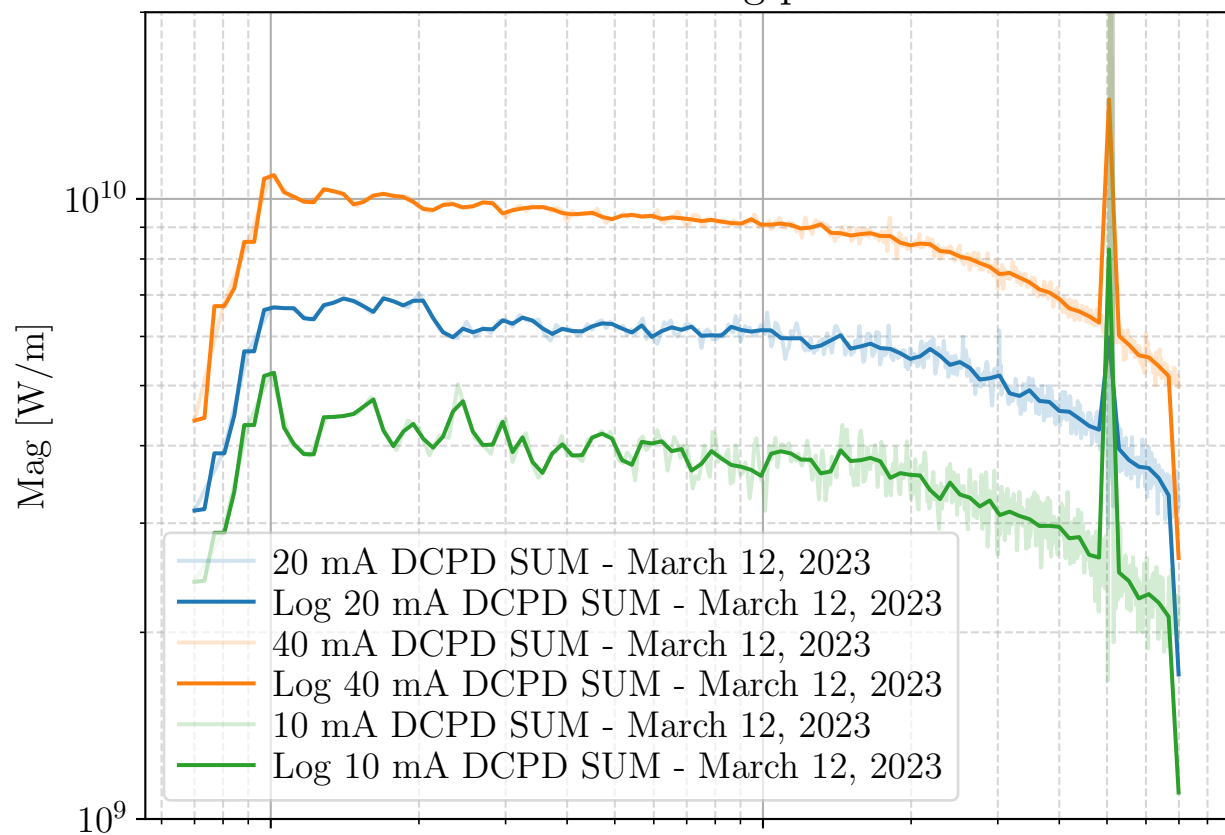

DARM sensing plants

Residuals