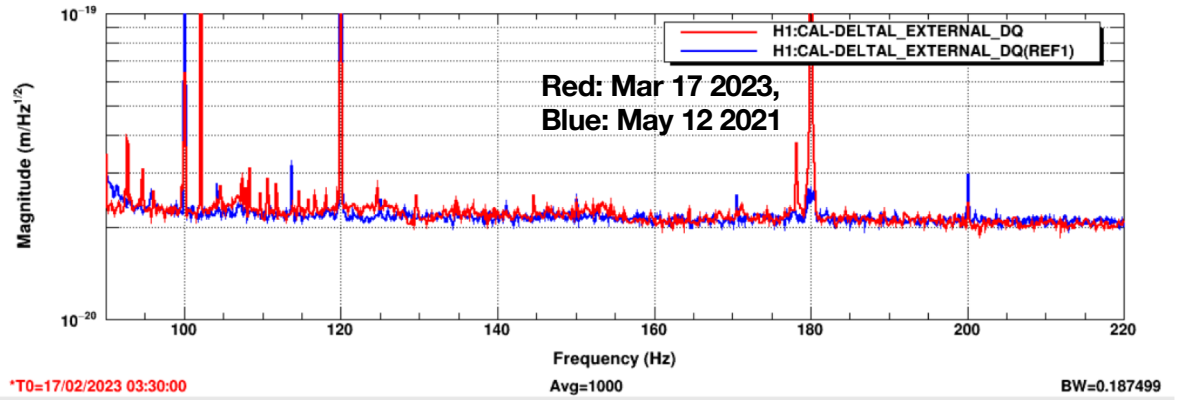

Coherence between jitter and DARM is greater now (Red) than right after ITMY replacement (Blue) even in regions where jitter is lower now than it was then (Black arrows)

DARM

Coherence

Yaw jitter (worst)