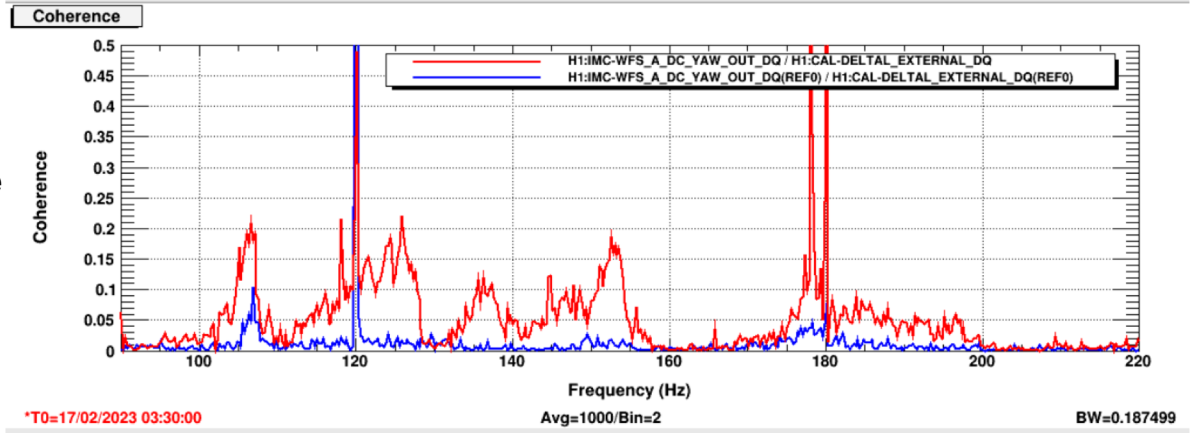

Coherence between jitter and DARM is greater now (Red) than right after ITMY replacement (Blue) even in regions where jitter is lower now than it was then (Black arrows)

DARM

Coherence

Yaw jitter (worst)