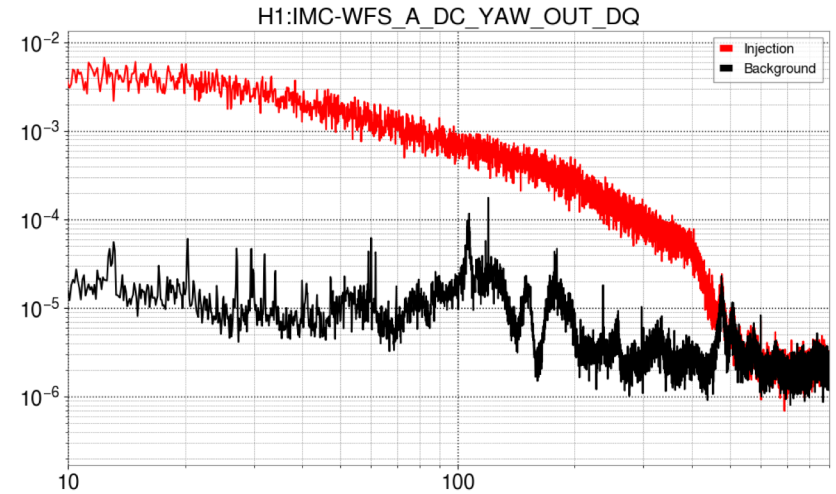

Input jitter, Yaw,
 Black: nominal
 Red: injection on
 H1:IMC-
 PZT_YAW_EXC

Recent: March 15, 2023

Right after ITMY replacement May 12, 2021

Strain

Injection Time: 2023-03-15 01:32:15
 (1362879153.0)

Background Time: 2023-03-15 07:48:00
 (1362901698.0)

Injection Time: 2021-05-12 17:48:54
 (1304876952.0)

Background Time: 2021-05-12 05:00:00
 (1304830818.0)