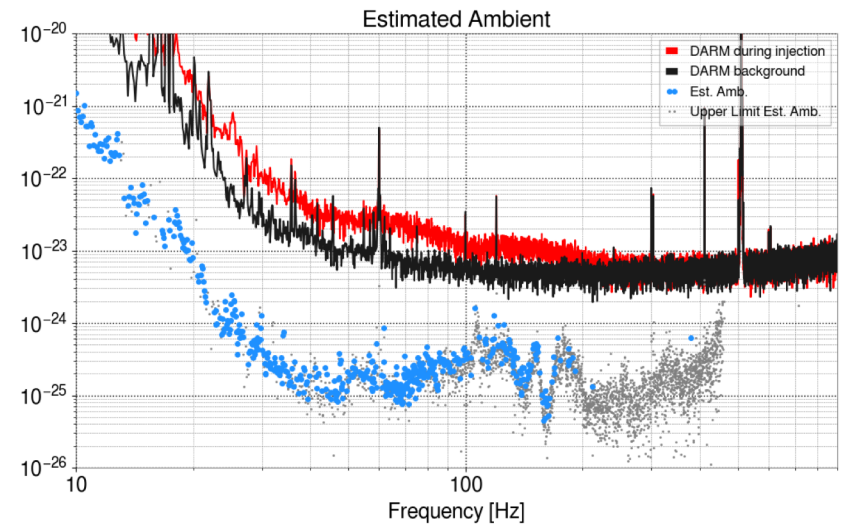

Input jitter, Yaw,
 Black: nominal
 Red: injection on
 H1:IMC-
 PZT_YAW_EXC

Recent: March 15, 2023

Right after ITMY replacement May 12, 2021

Strain

Injection Time: 2023-03-15 01:32:15
 (1362879153.0)

Background Time: 2023-03-15 07:48:00
 (1362901698.0)

Injection Time: 2021-05-12 17:48:54
 (1304876952.0)

Background Time: 2021-05-12 05:00:00
 (1304830818.0)