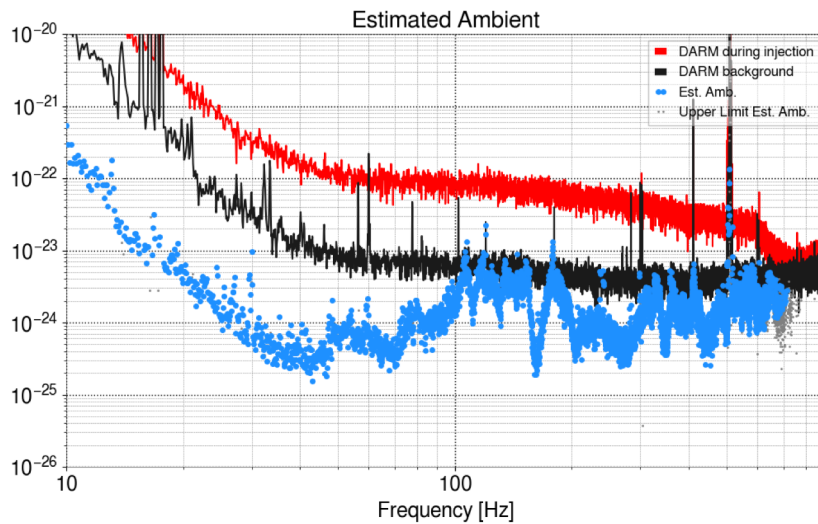

Input jitter, Yaw,
 Black: nominal
 Red: injection on
 H1:IMC-
 PZT_YAW_EXC

Recent: March 15, 2023

Right after ITMY replacement May 12, 2021

Strain

Injection Time: 2023-03-15 01:32:15
 (1362879153.0)

Background Time: 2023-03-15 07:48:00
 (1362901698.0)

Injection Time: 2021-05-12 17:48:54
 (1304876952.0)

Background Time: 2021-05-12 05:00:00
 (1304830818.0)