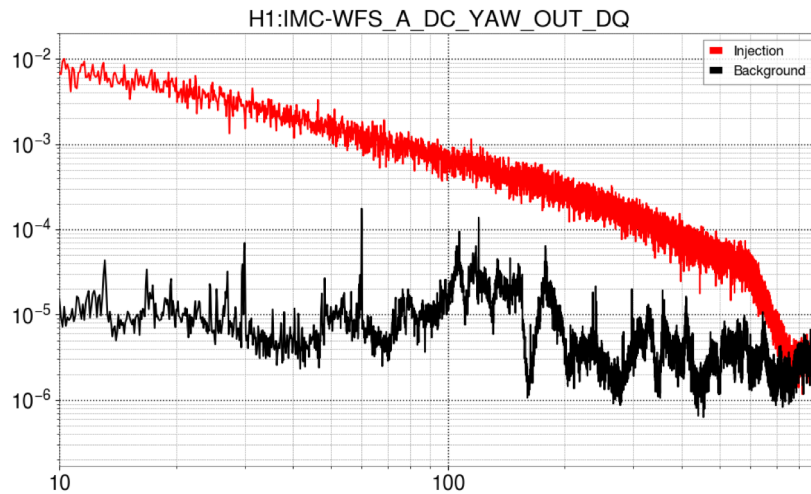

Input jitter, Yaw,
 Black: nominal
 Red: injection on
 H1:IMC-
 PZT_YAW_EXC

Recent: March 15, 2023

Right after ITMY replacement May 12, 2021

Strain

Injection Time: 2023-03-15 01:32:15
 (1362879153.0)

Background Time: 2023-03-15 07:48:00
 (1362901698.0)

Injection Time: 2021-05-12 17:48:54
 (1304876952.0)

Background Time: 2021-05-12 05:00:00
 (1304830818.0)