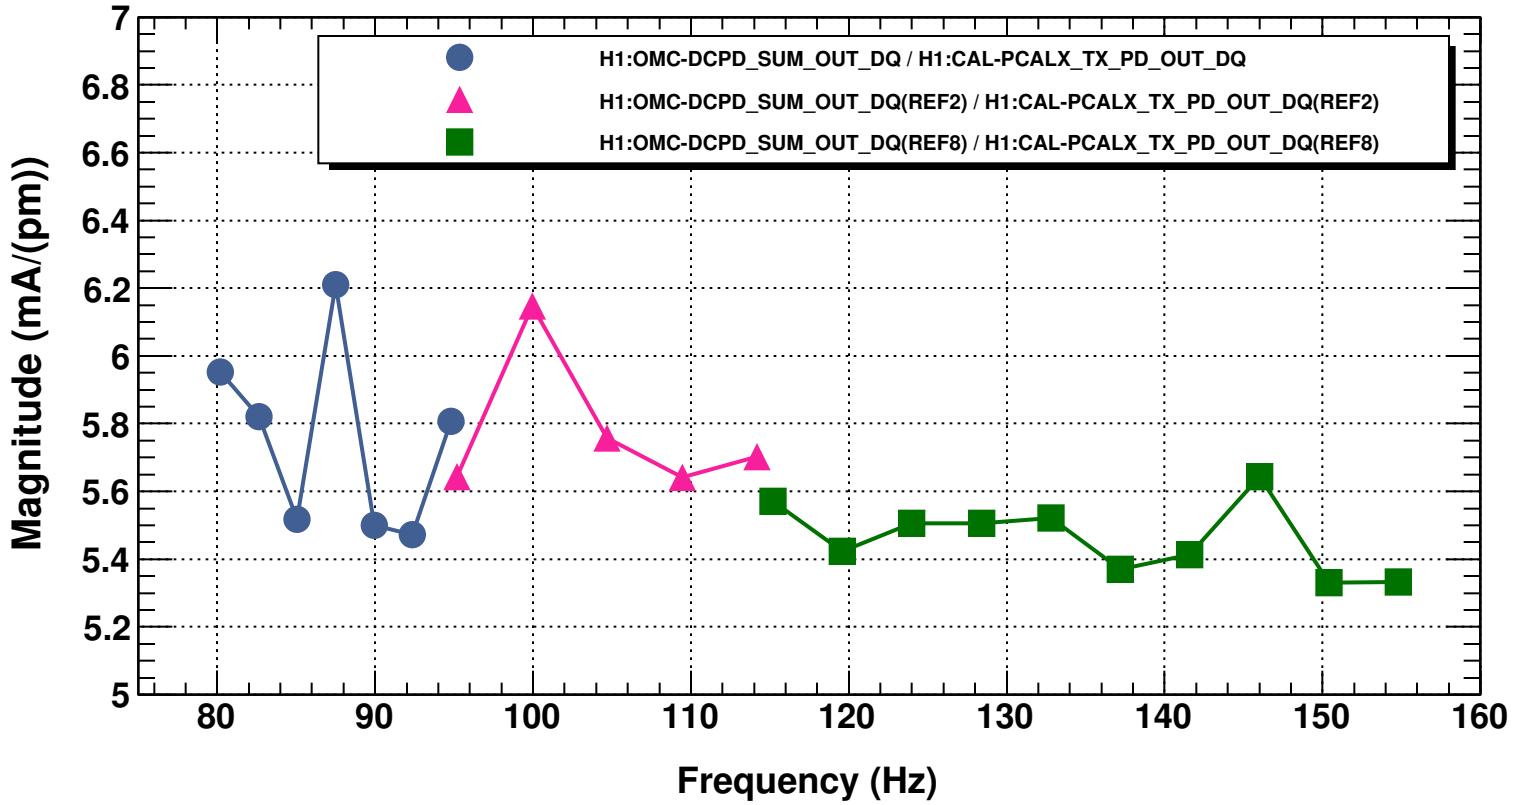

Transfer function

*T0=07/04/2023 00:01:31.401367

Avg=10

Coherence function

*T0=07/04/2023 00:01:31.401367

Avg=10