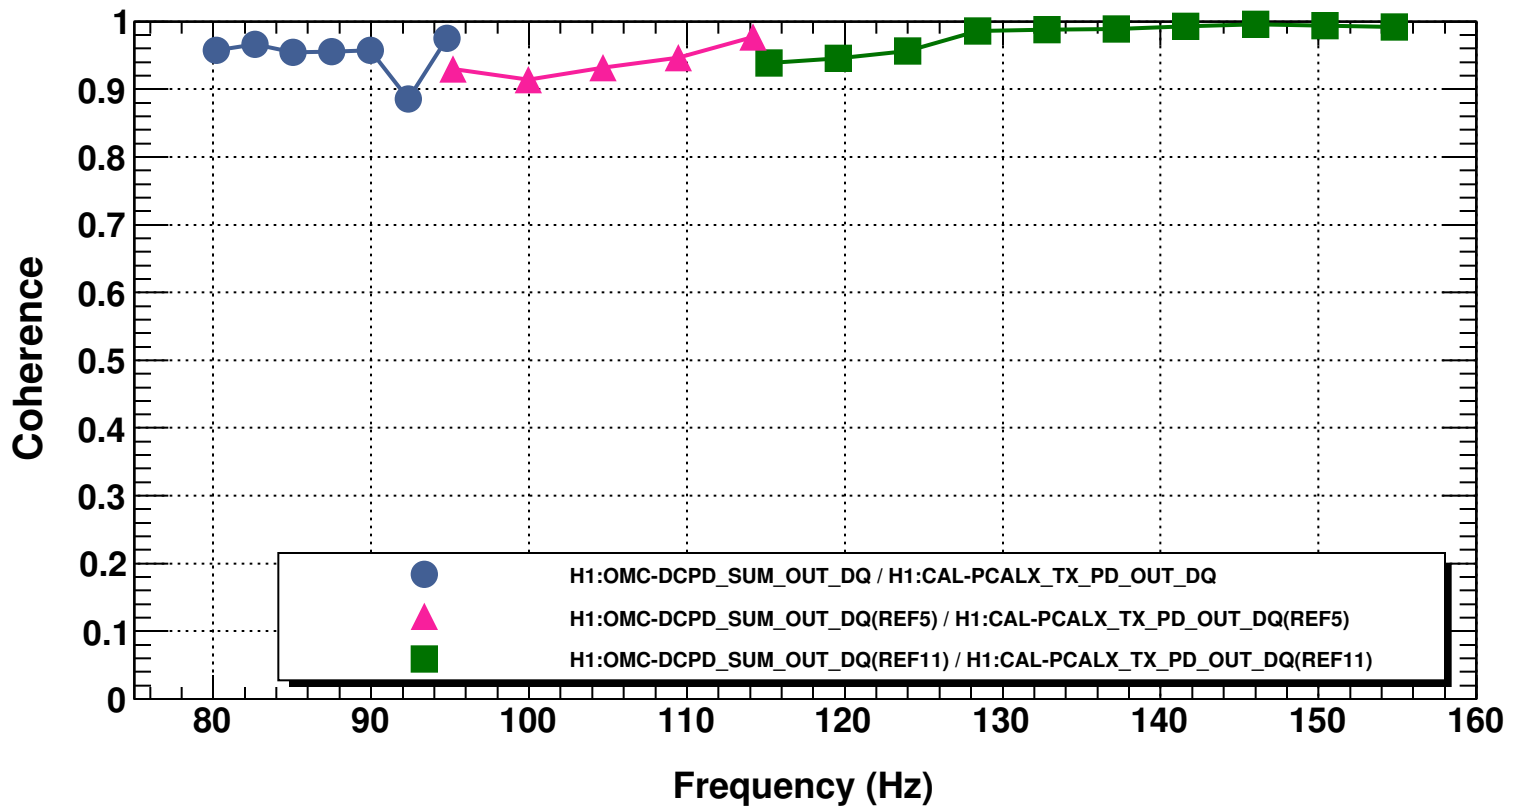

Transfer function

*T0=07/04/2023 00:01:31.401367

Avg=10

Coherence function

*T0=07/04/2023 00:01:31.401367

Avg=10