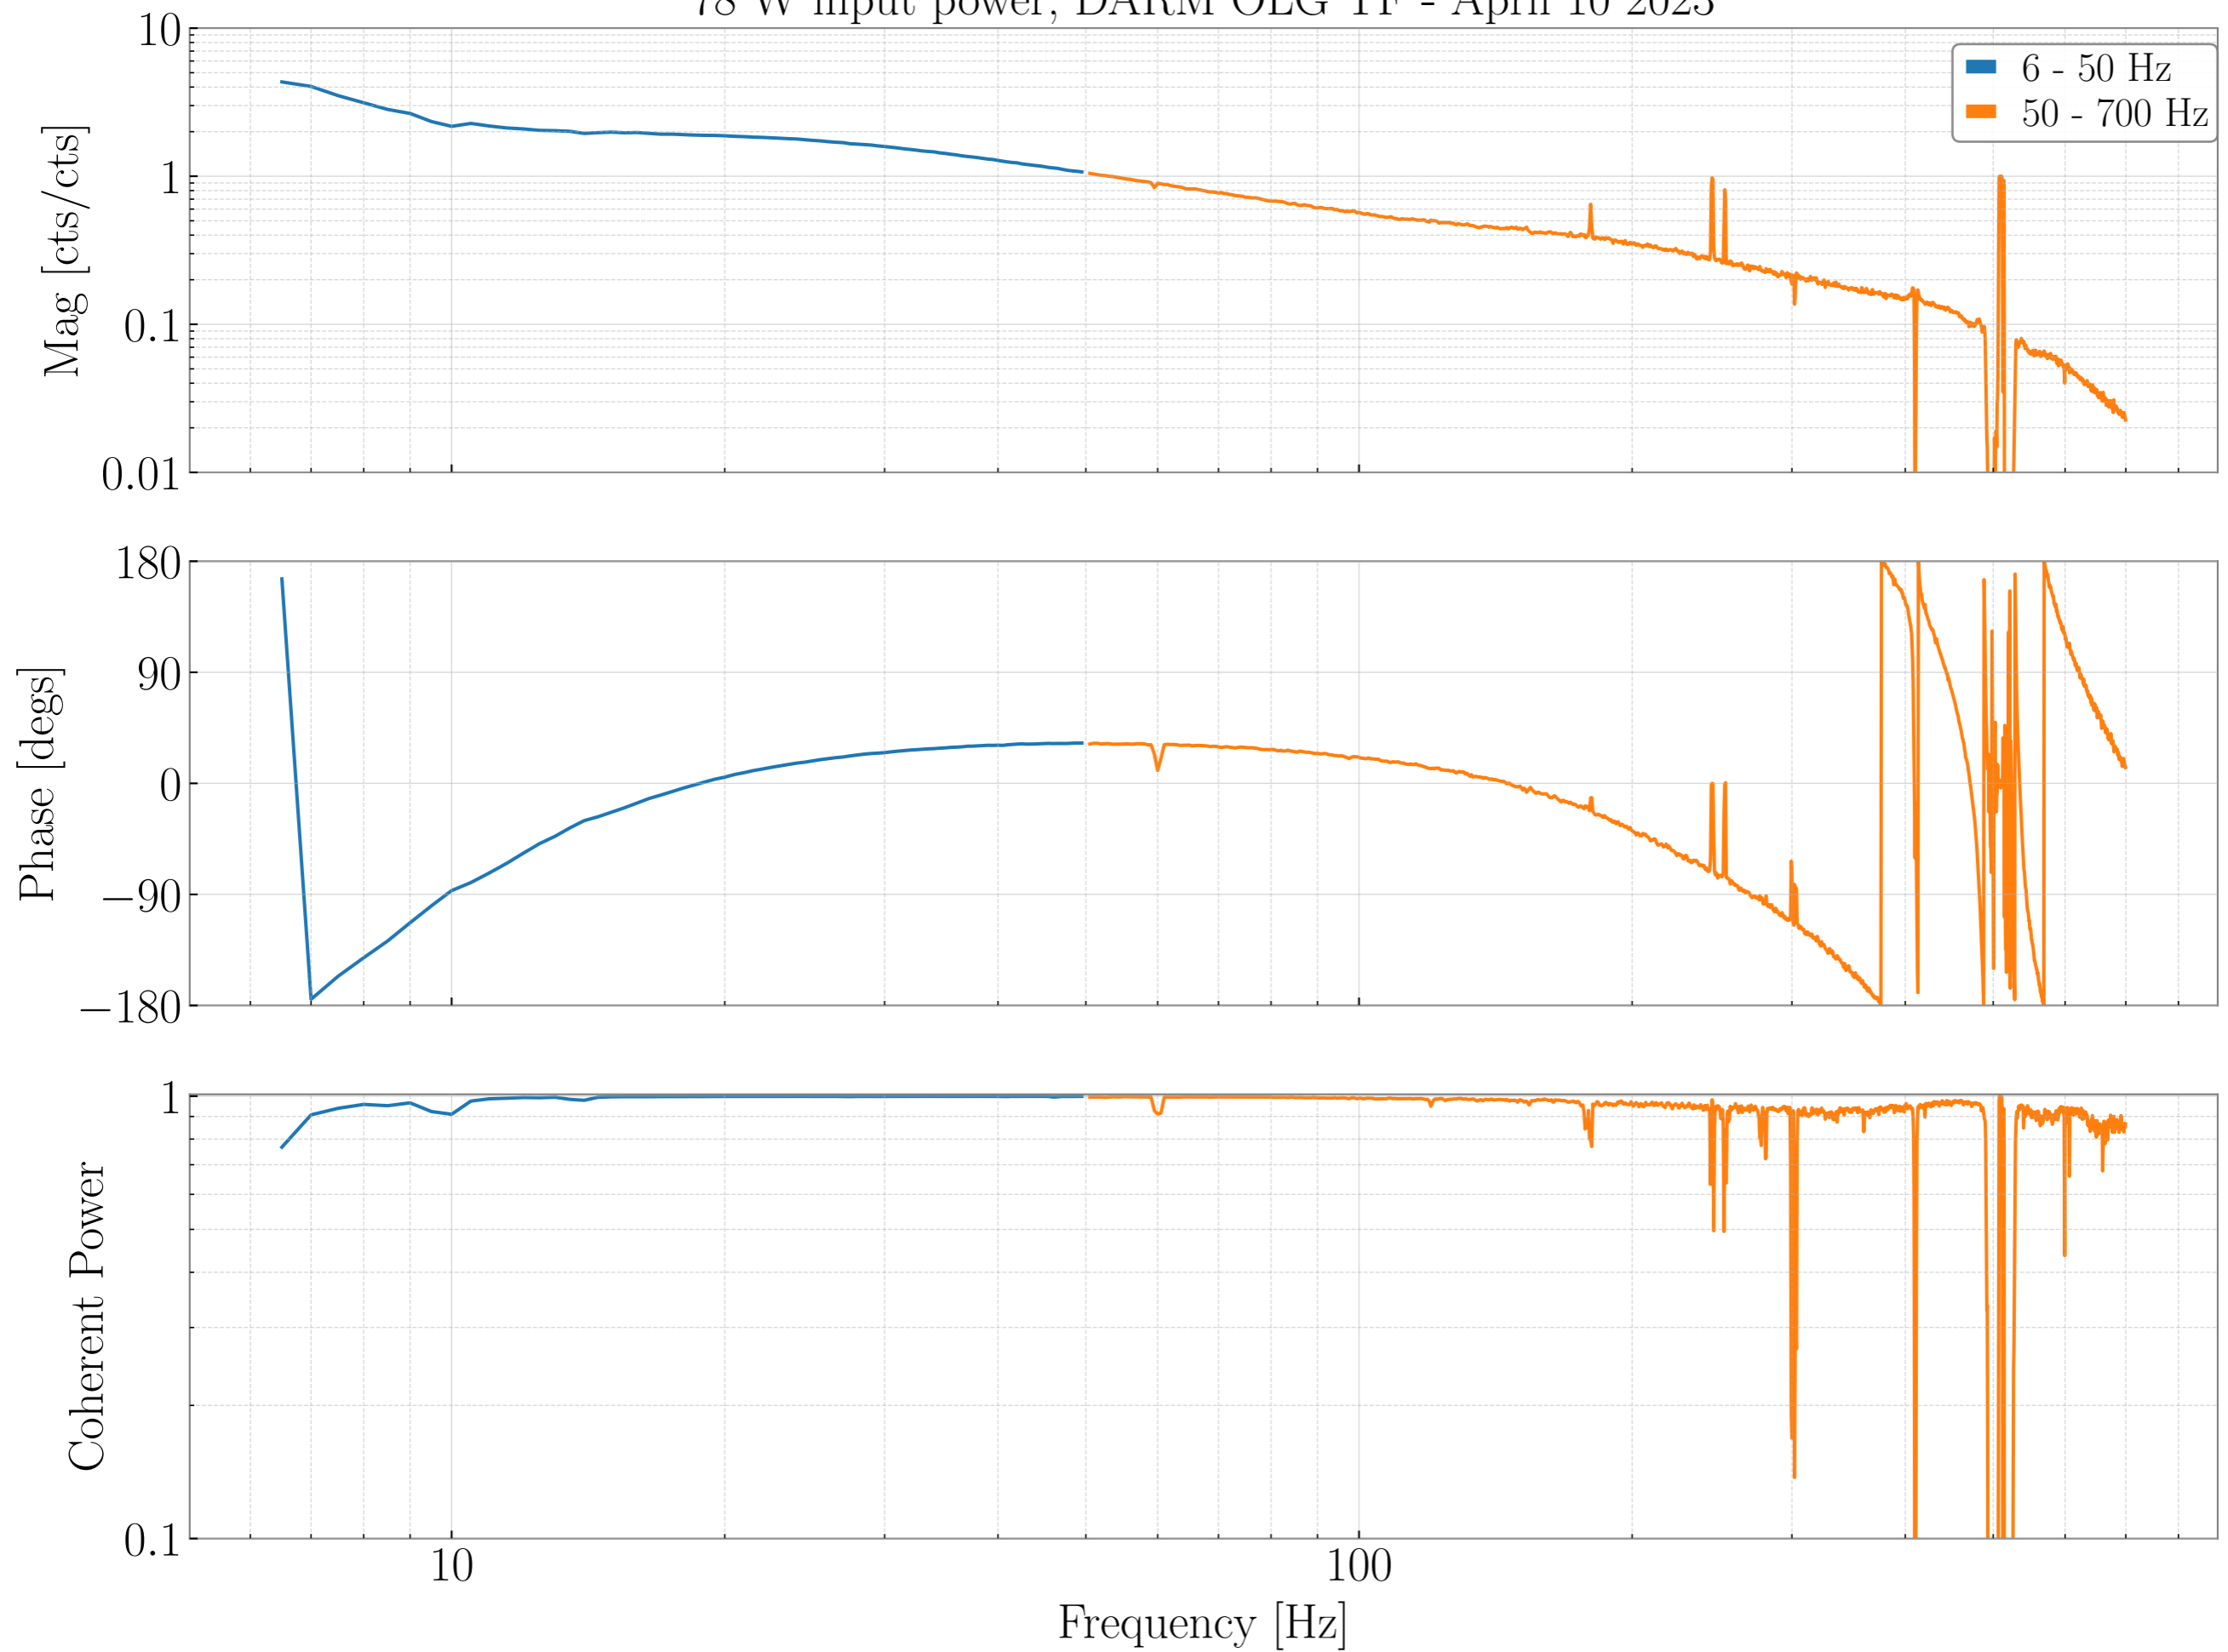

78 W input power, DARM OLG TF - April 10 2023

78 W input power, DARM Loop Suppression TF - April 10 2023

78 W input power, Raw PCAL to OMC SUM TF - April 10 2023

DARM Sensing TF - April 10 2023