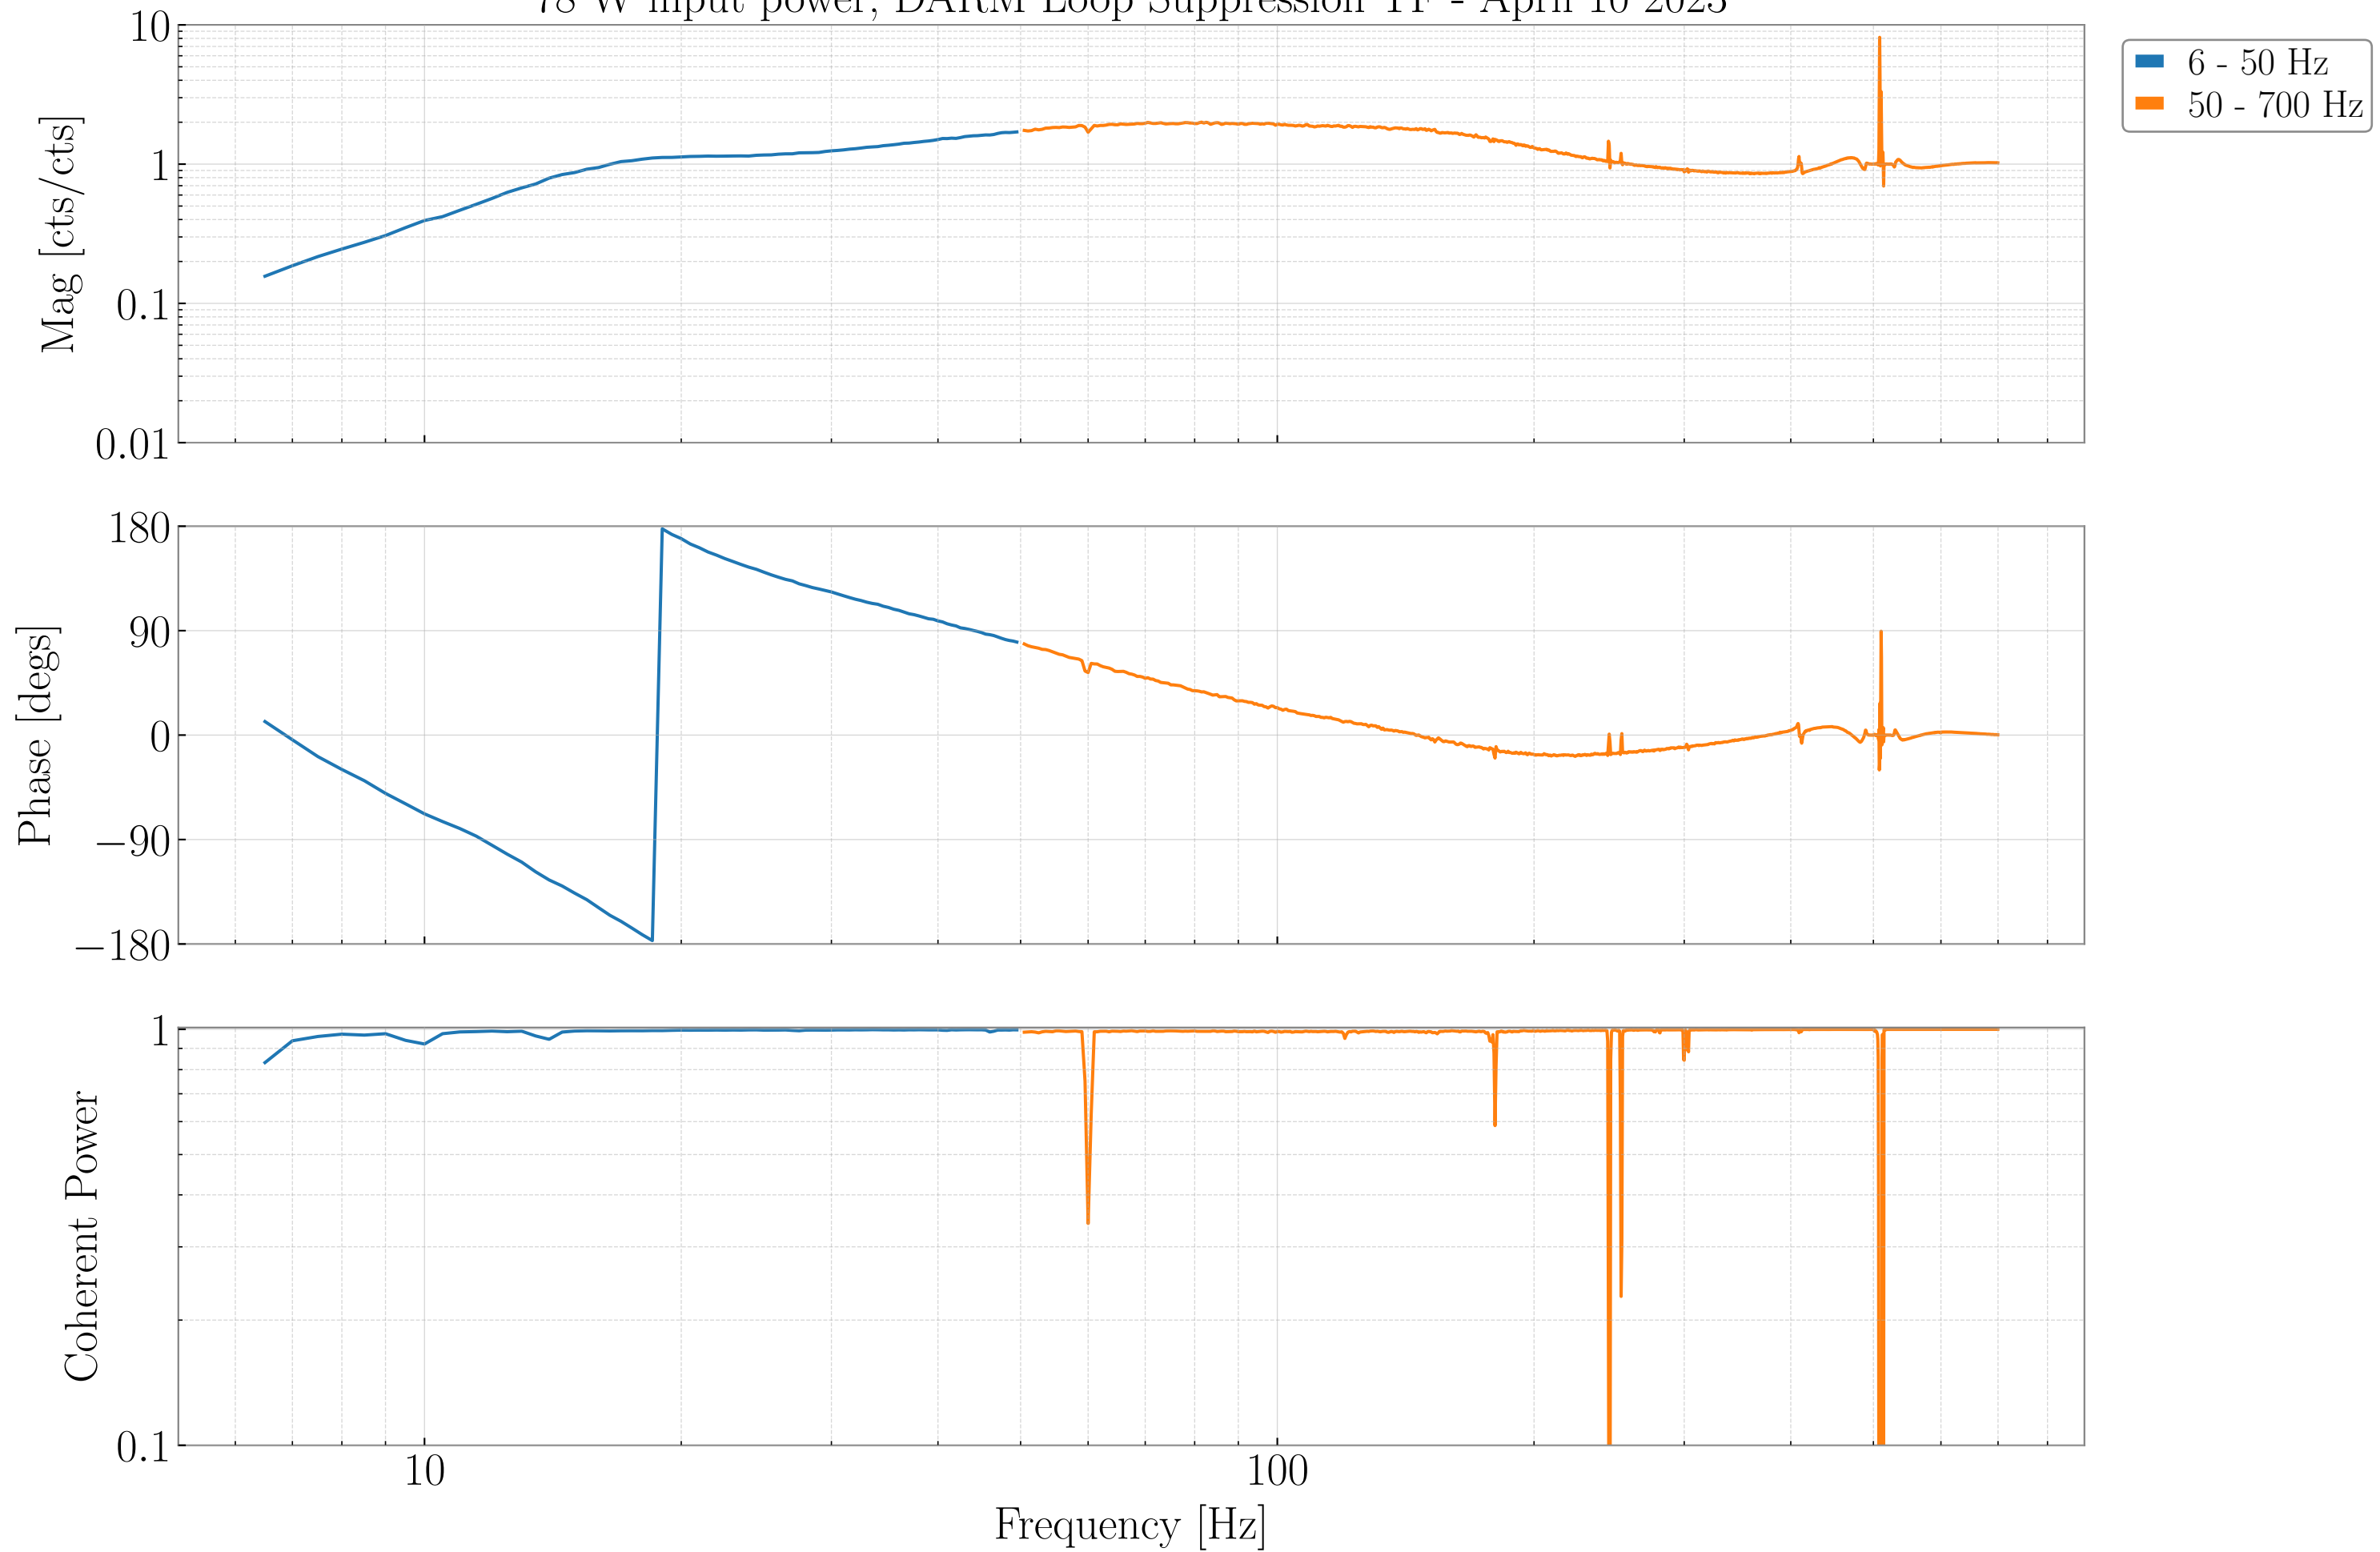

78 W input power, DARM OLG TF - April 10 2023

78 W input power, DARM Loop Suppression TF - April 10 2023

78 W input power, Raw PCAL to OMC SUM TF - April 10 2023

DARM Sensing TF - April 10 2023