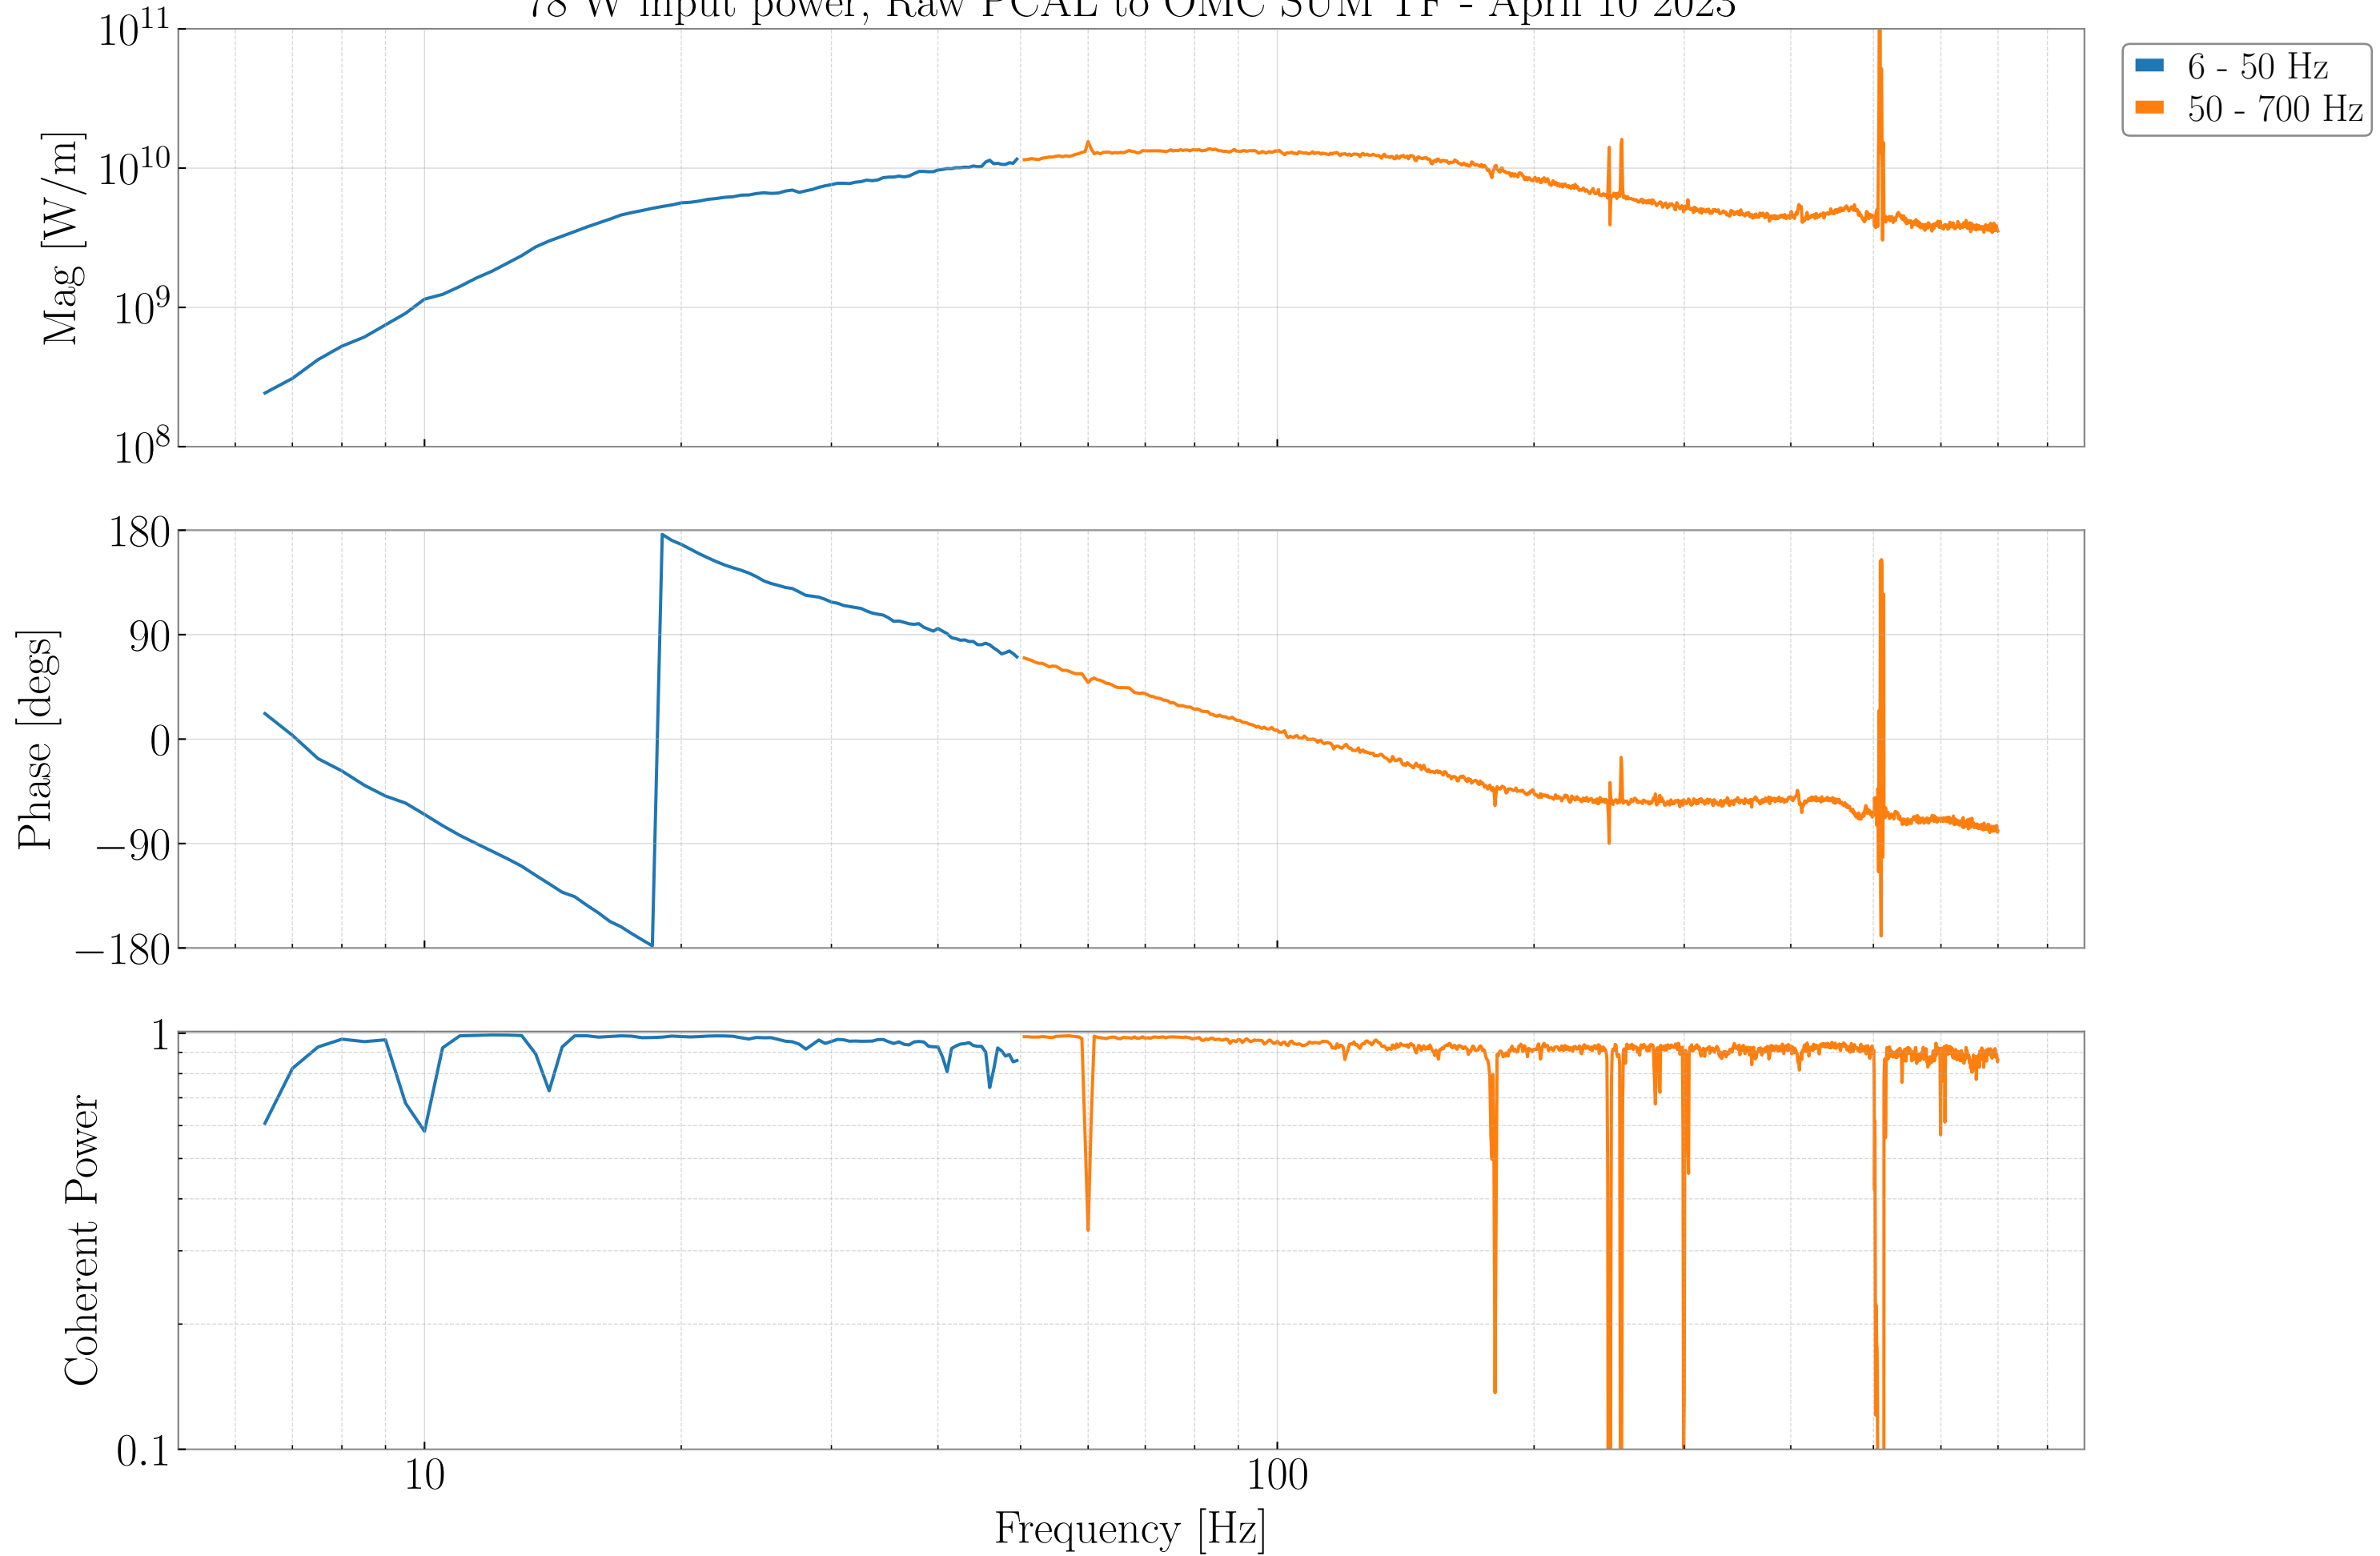

78 W input power, DARM OLG TF - April 10 2023

78 W input power, DARM Loop Suppression TF - April 10 2023

78 W input power, Raw PCAL to OMC SUM TF - April 10 2023

DARM Sensing TF - April 10 2023