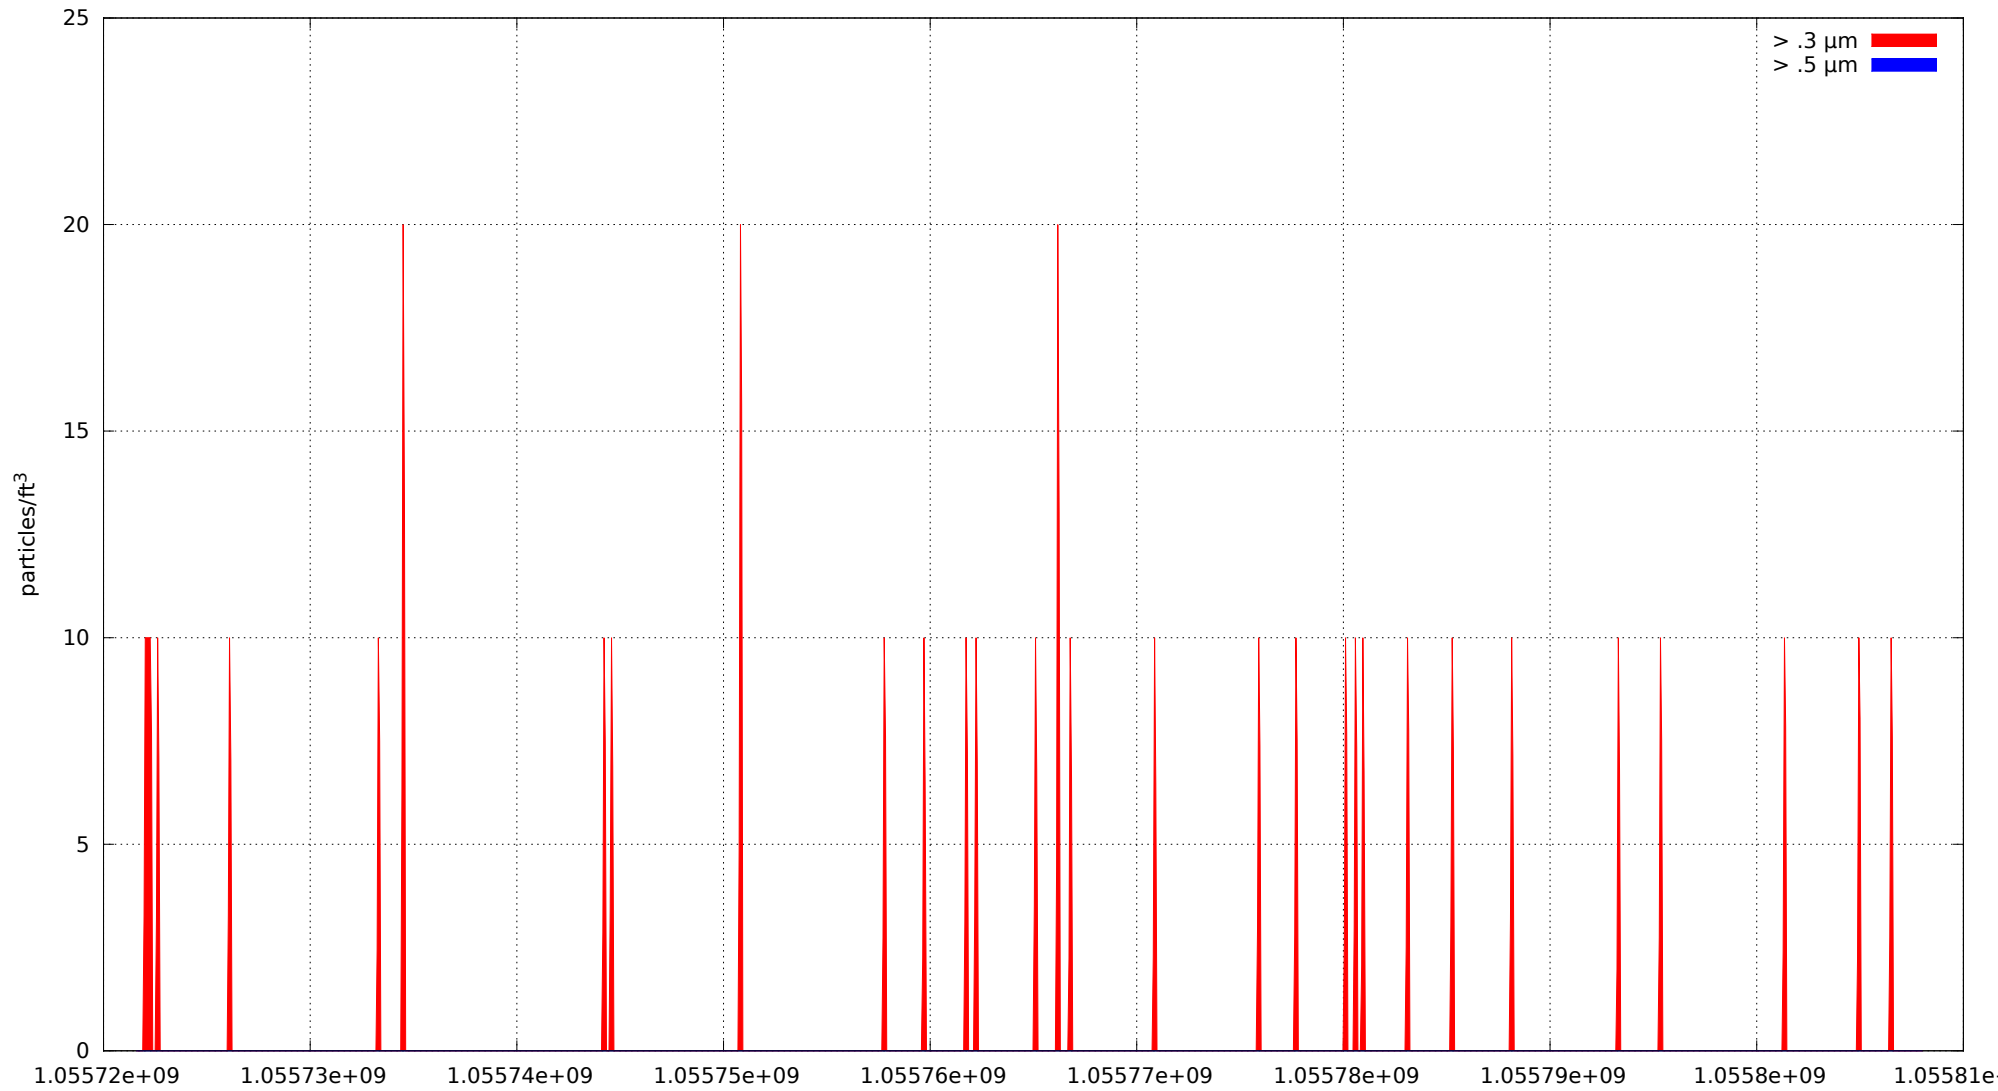

0: no alarms, 1: calibrate failure, 2: low battery, 3: cal. fail, low batt., 4: alarm/count alarm, 5: cal. fail and alarm, 6: low batt. and alarm, 7: cal. fail, low batt., and alarm, 8: manifold home error, 9: analog alarm