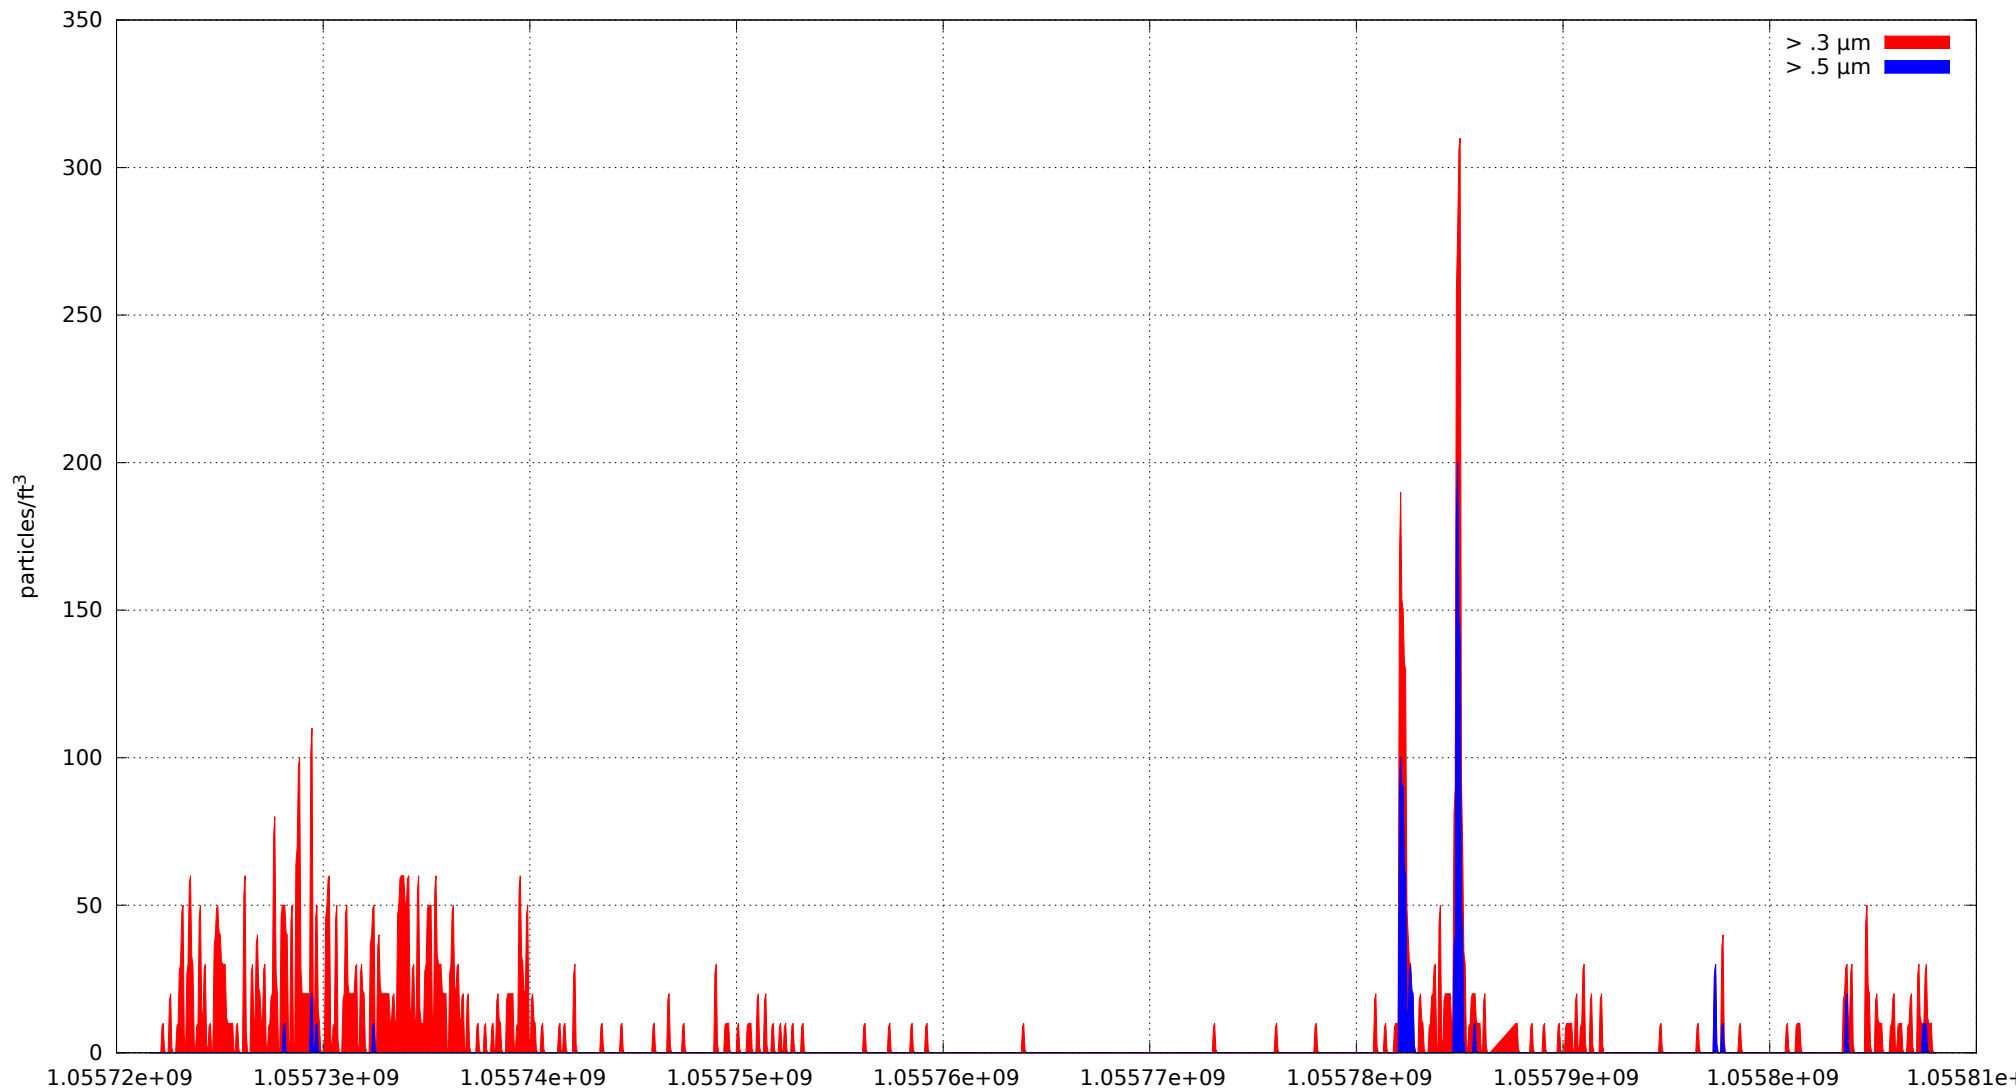

0: no alarms, 1: calibrate failure, 2: low battery, 3: cal. fail, low batt., 4: alarm/count alarm, 5: cal. fail and alarm, 6: low batt. and alarm, 7: cal. fail, low batt., and alarm, 8: manifold home error, 9: analog alarm