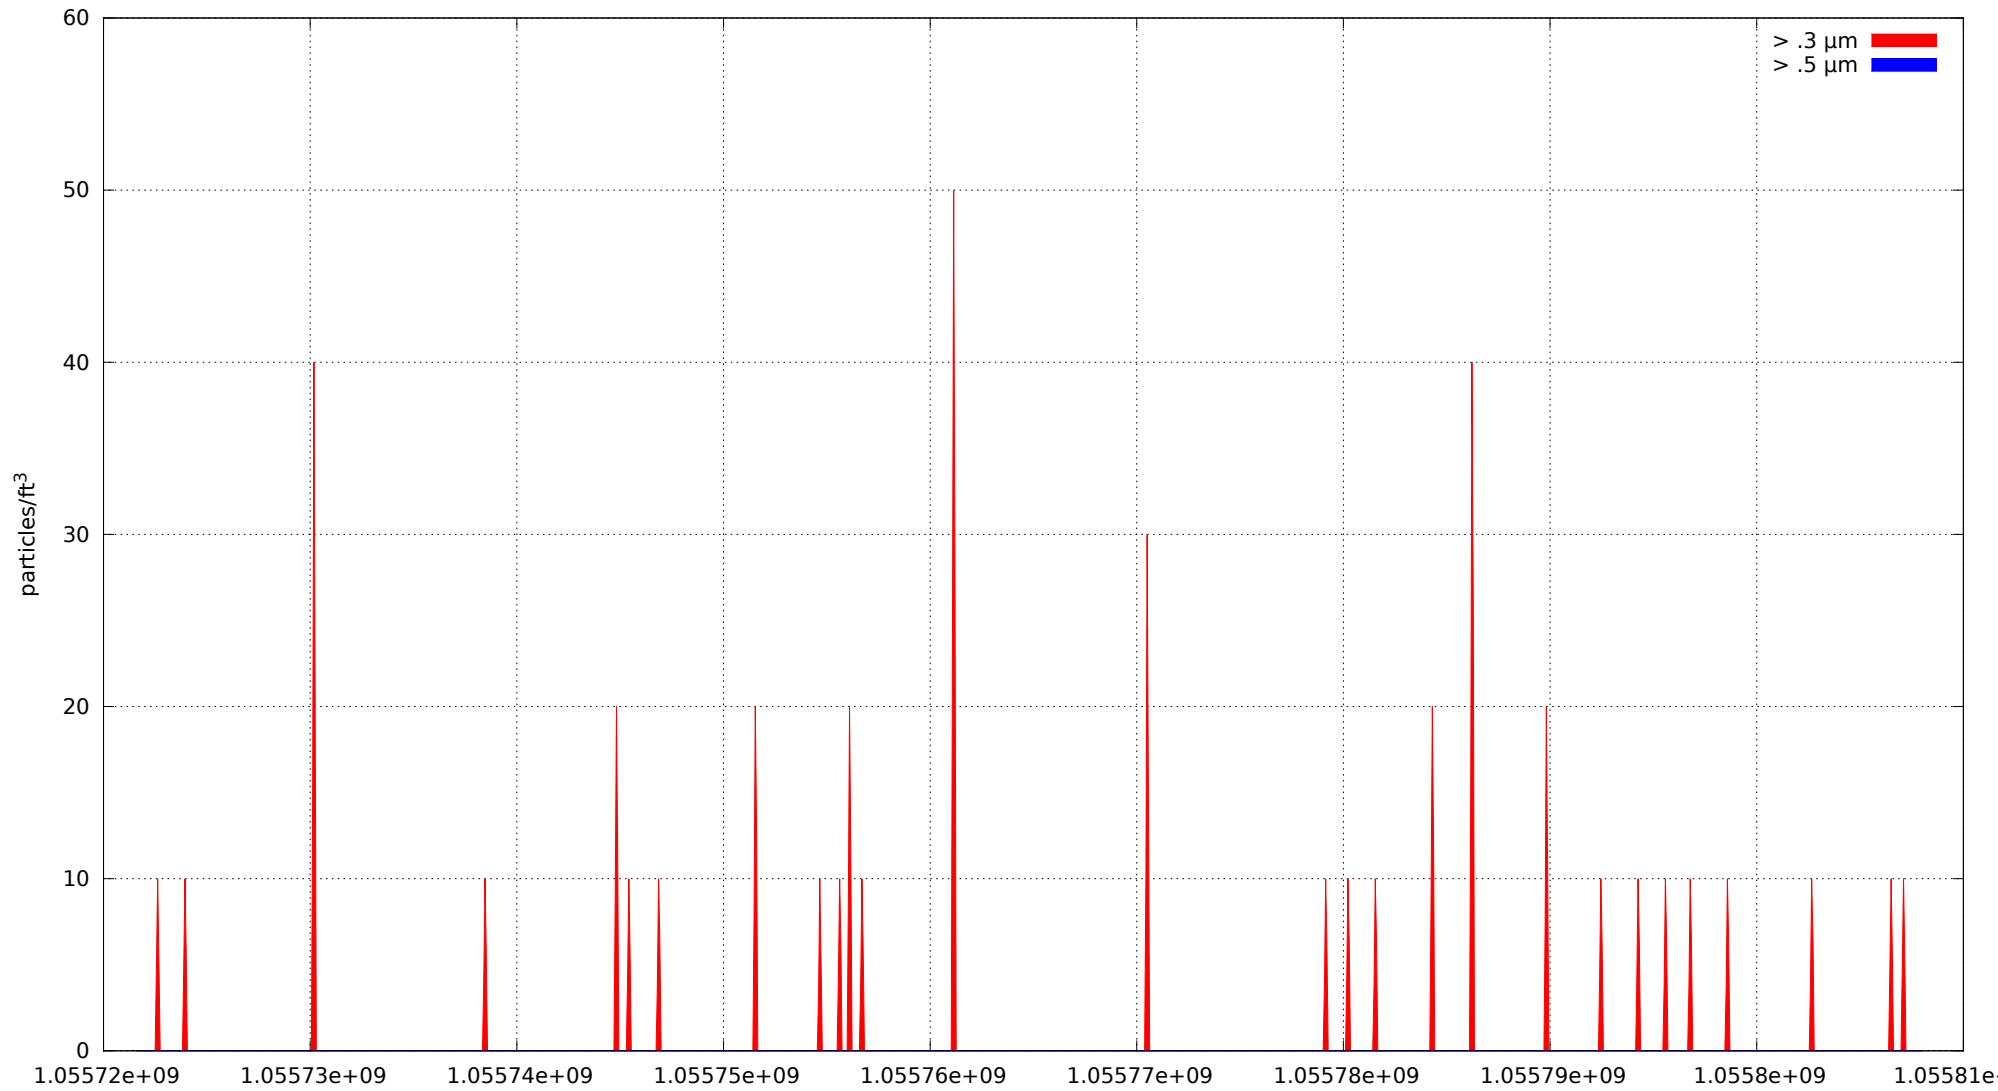

0: no alarms, 1: calibrate failure, 2: low battery, 3: cal. fail, low batt., 4: alarm/count alarm, 5: cal. fail and alarm, 6: low batt. and alarm, 7: cal. fail, low batt., and alarm, 8: manifold home error, 9: analog alarm