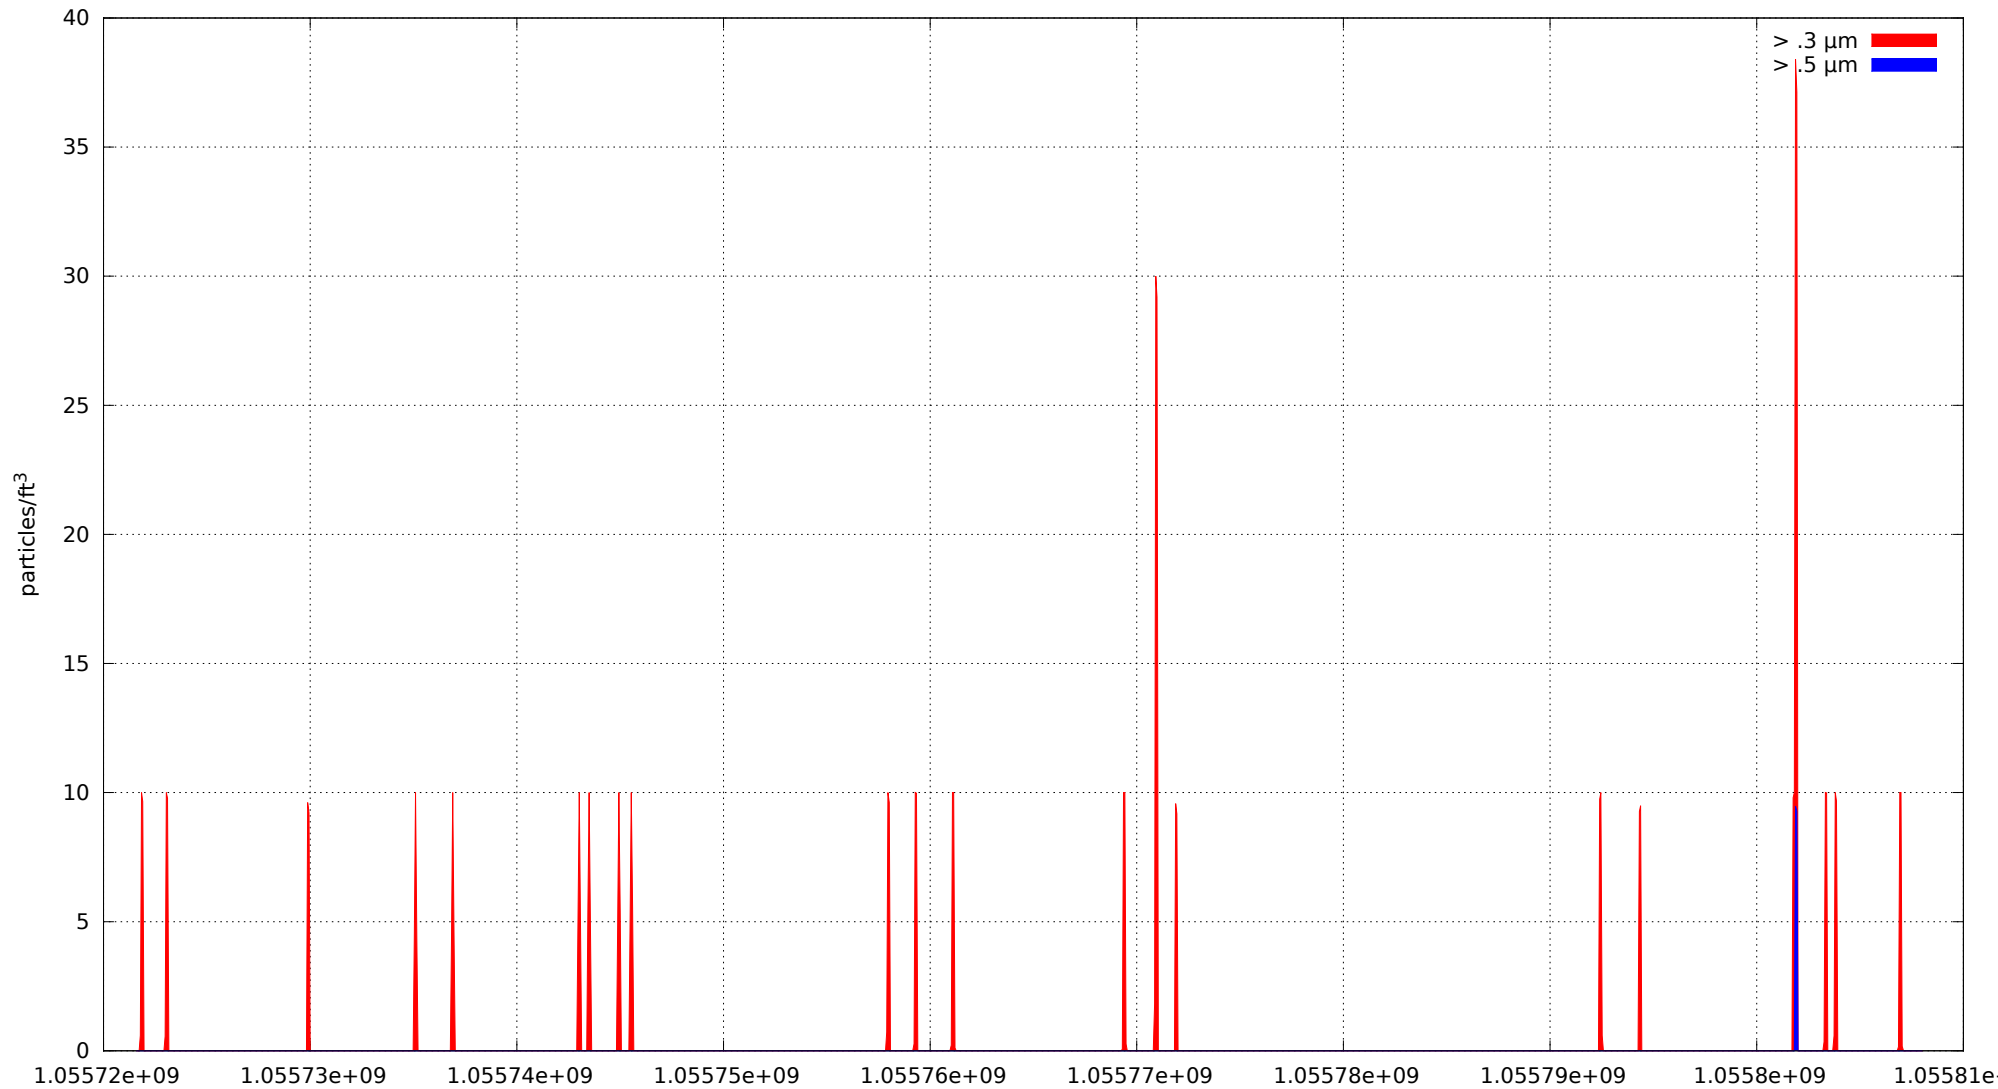

0: no alarms, 1: calibrate failure, 2: low battery, 3: cal. fail, low batt., 4: alarm/count alarm, 5: cal. fail and alarm, 6: low batt. and alarm, 7: cal. fail, low batt., and alarm, 8: manifold home error, 9: analog alarm