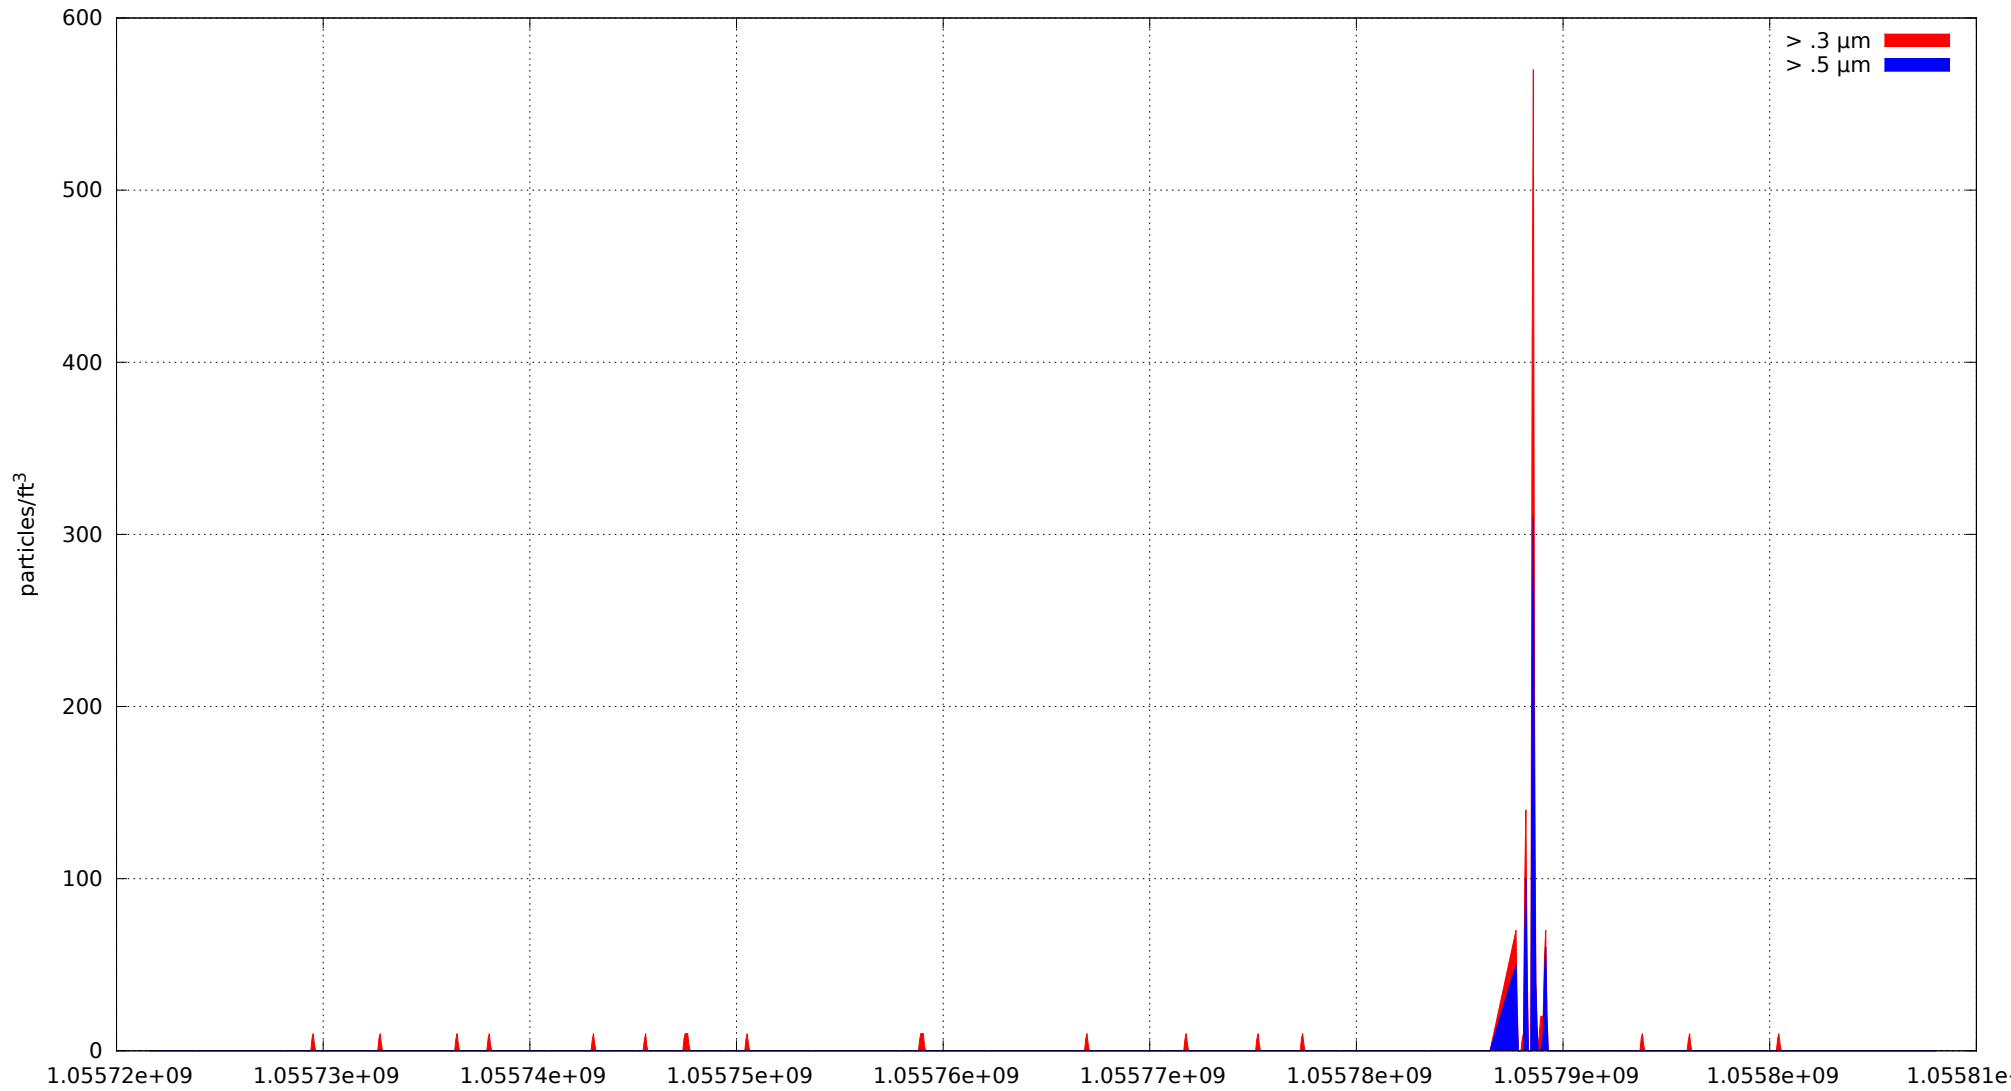

0: no alarms, 1: calibrate failure, 2: low battery, 3: cal. fail, low batt., 4: alarm/count alarm, 5: cal. fail and alarm, 6: low batt. and alarm, 7: cal. fail, low batt., and alarm, 8: manifold home error, 9: analog alarm