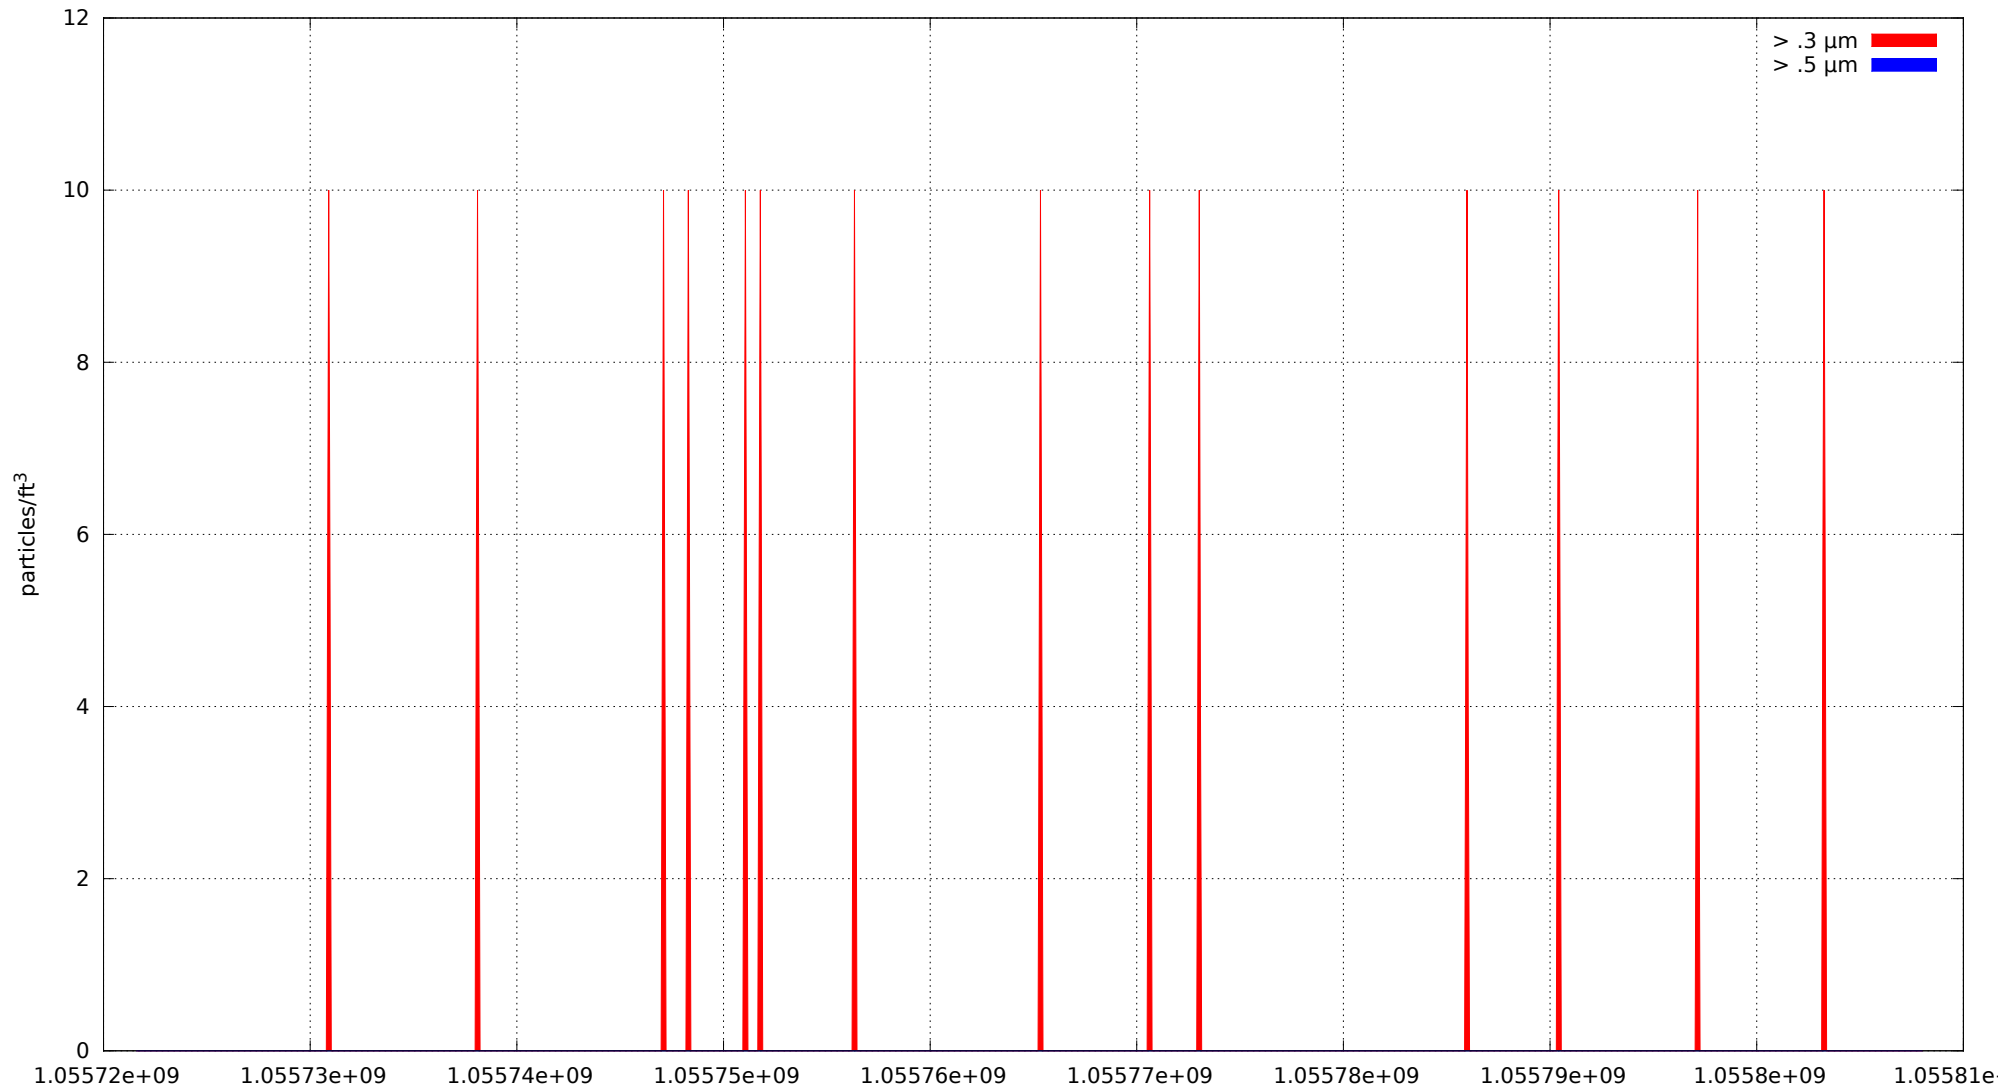

0: no alarms, 1: calibrate failure, 2: low battery, 3: cal. fail, low batt., 4: alarm/count alarm, 5: cal. fail and alarm, 6: low batt. and alarm, 7: cal. fail, low batt., and alarm, 8: manifold home error, 9: analog alarm