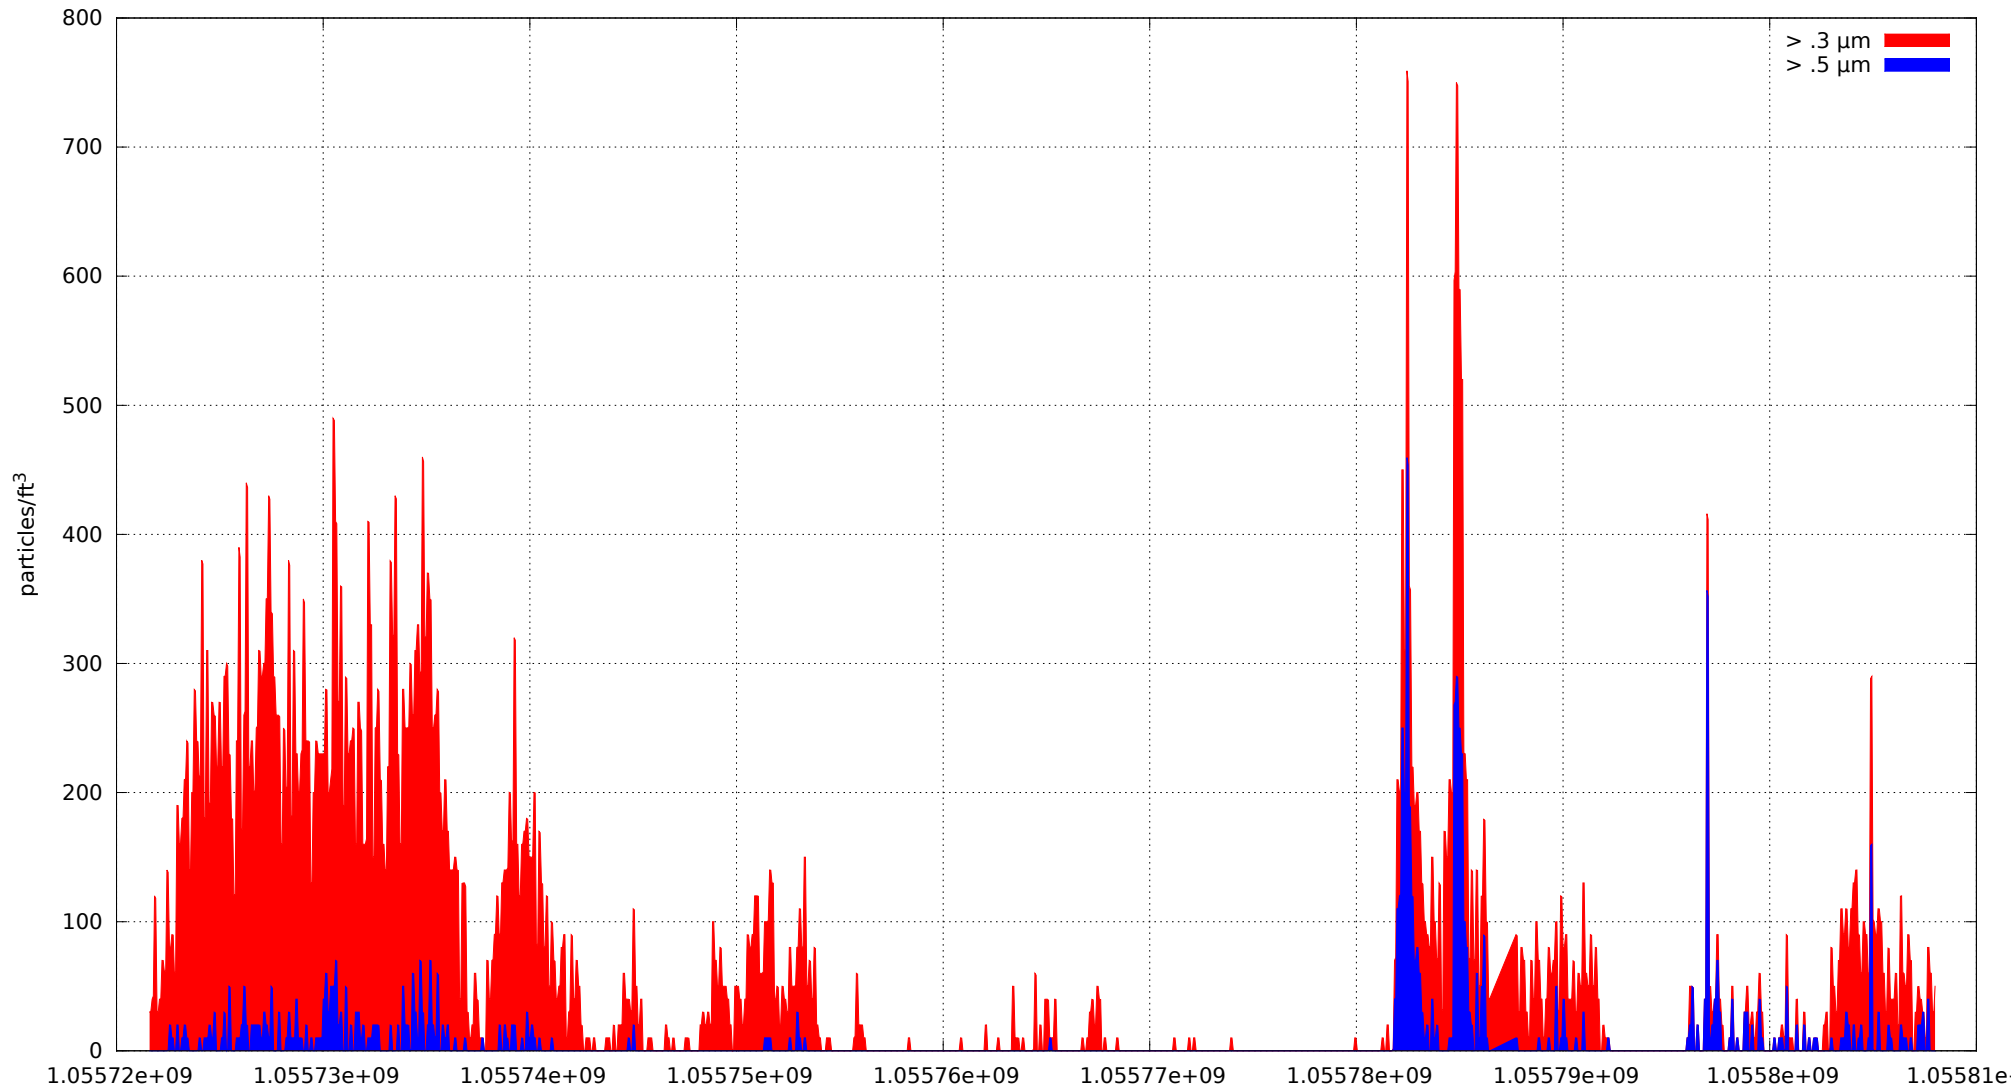

0: no alarms, 1: calibrate failure, 2: low battery, 3: cal. fail, low batt., 4: alarm/count alarm, 5: cal. fail and alarm, 6: low batt. and alarm, 7: cal. fail, low batt., and alarm, 8: manifold home error, 9: analog alarm