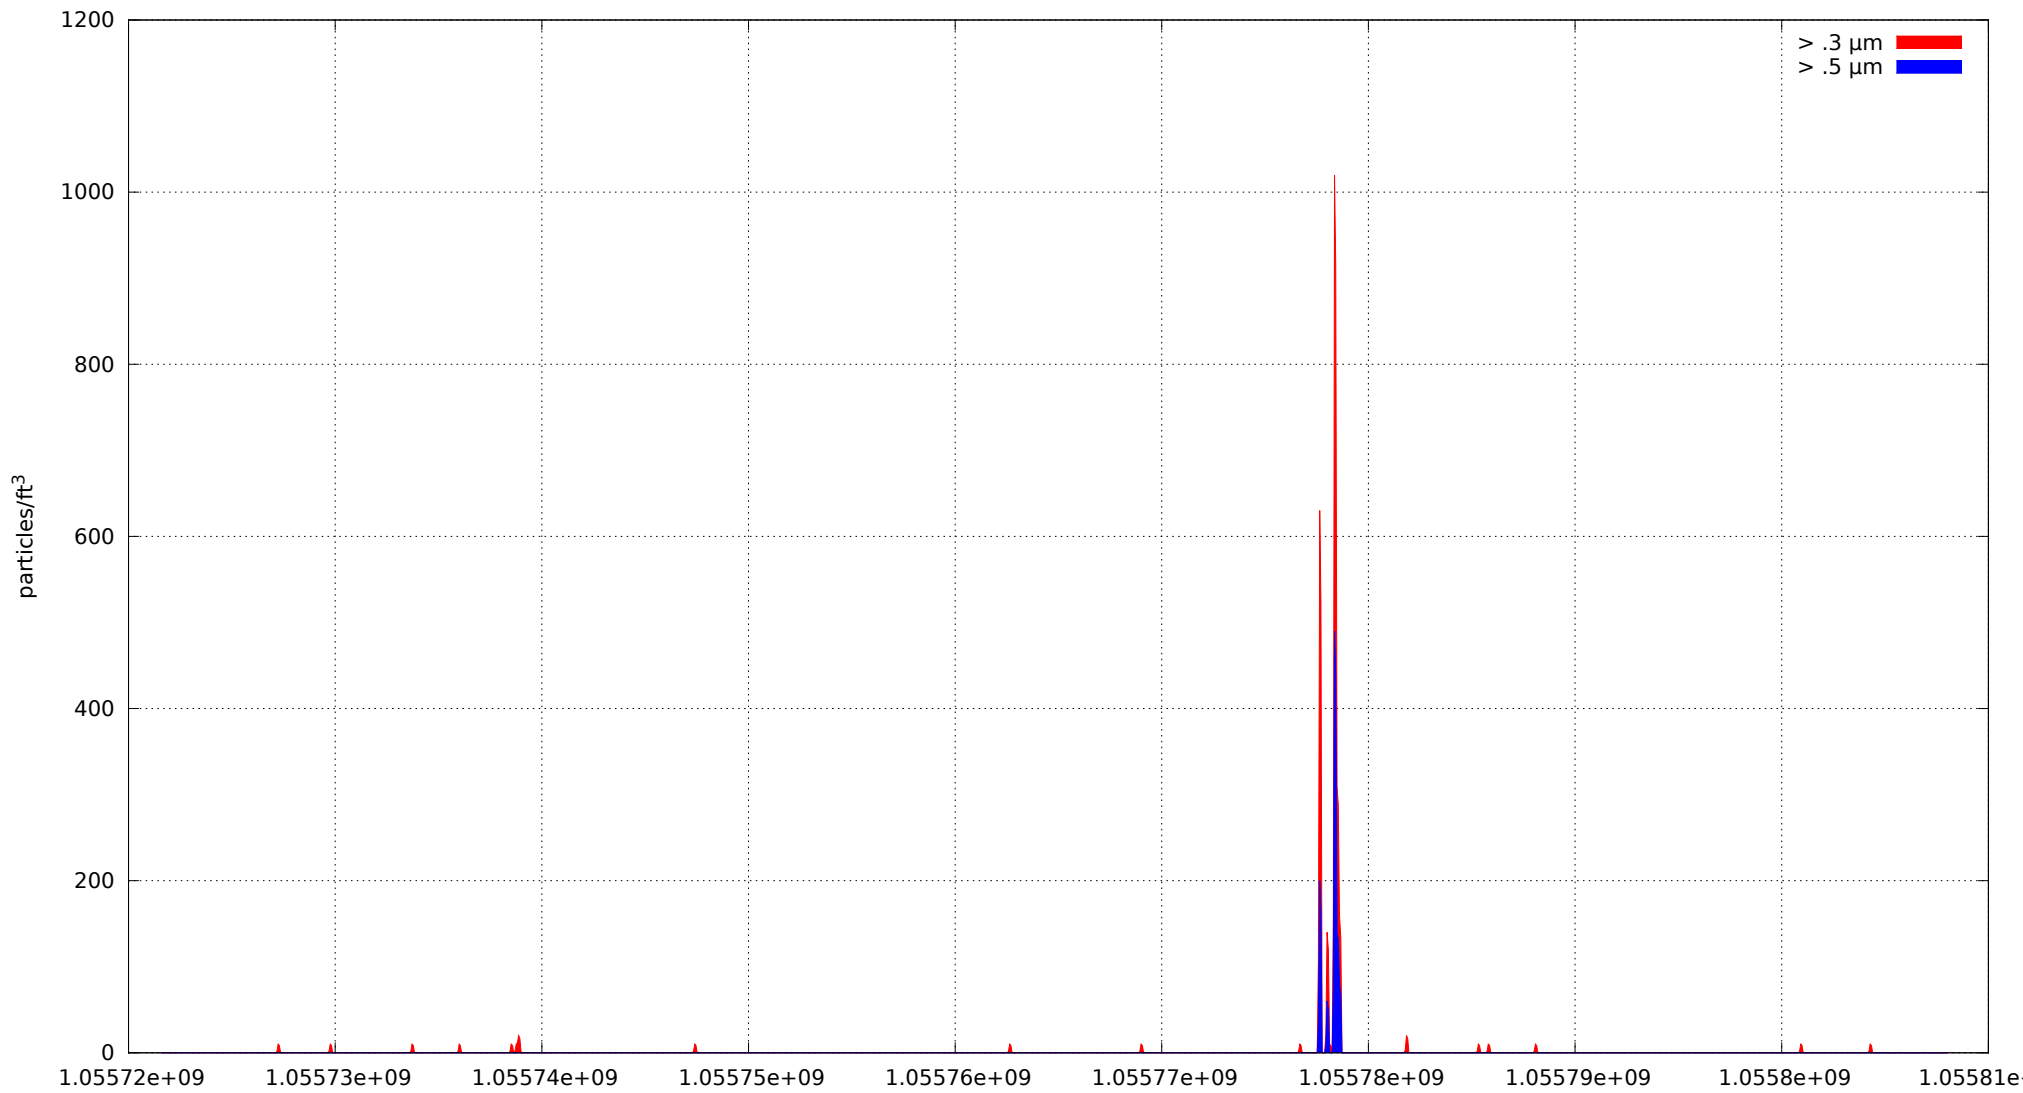

0: no alarms, 1: calibrate failure, 2: low battery, 3: cal. fail, low batt., 4: alarm/count alarm, 5: cal. fail and alarm, 6: low batt. and alarm, 7: cal. fail, low batt., and alarm, 8: manifold home error, 9: analog alarm