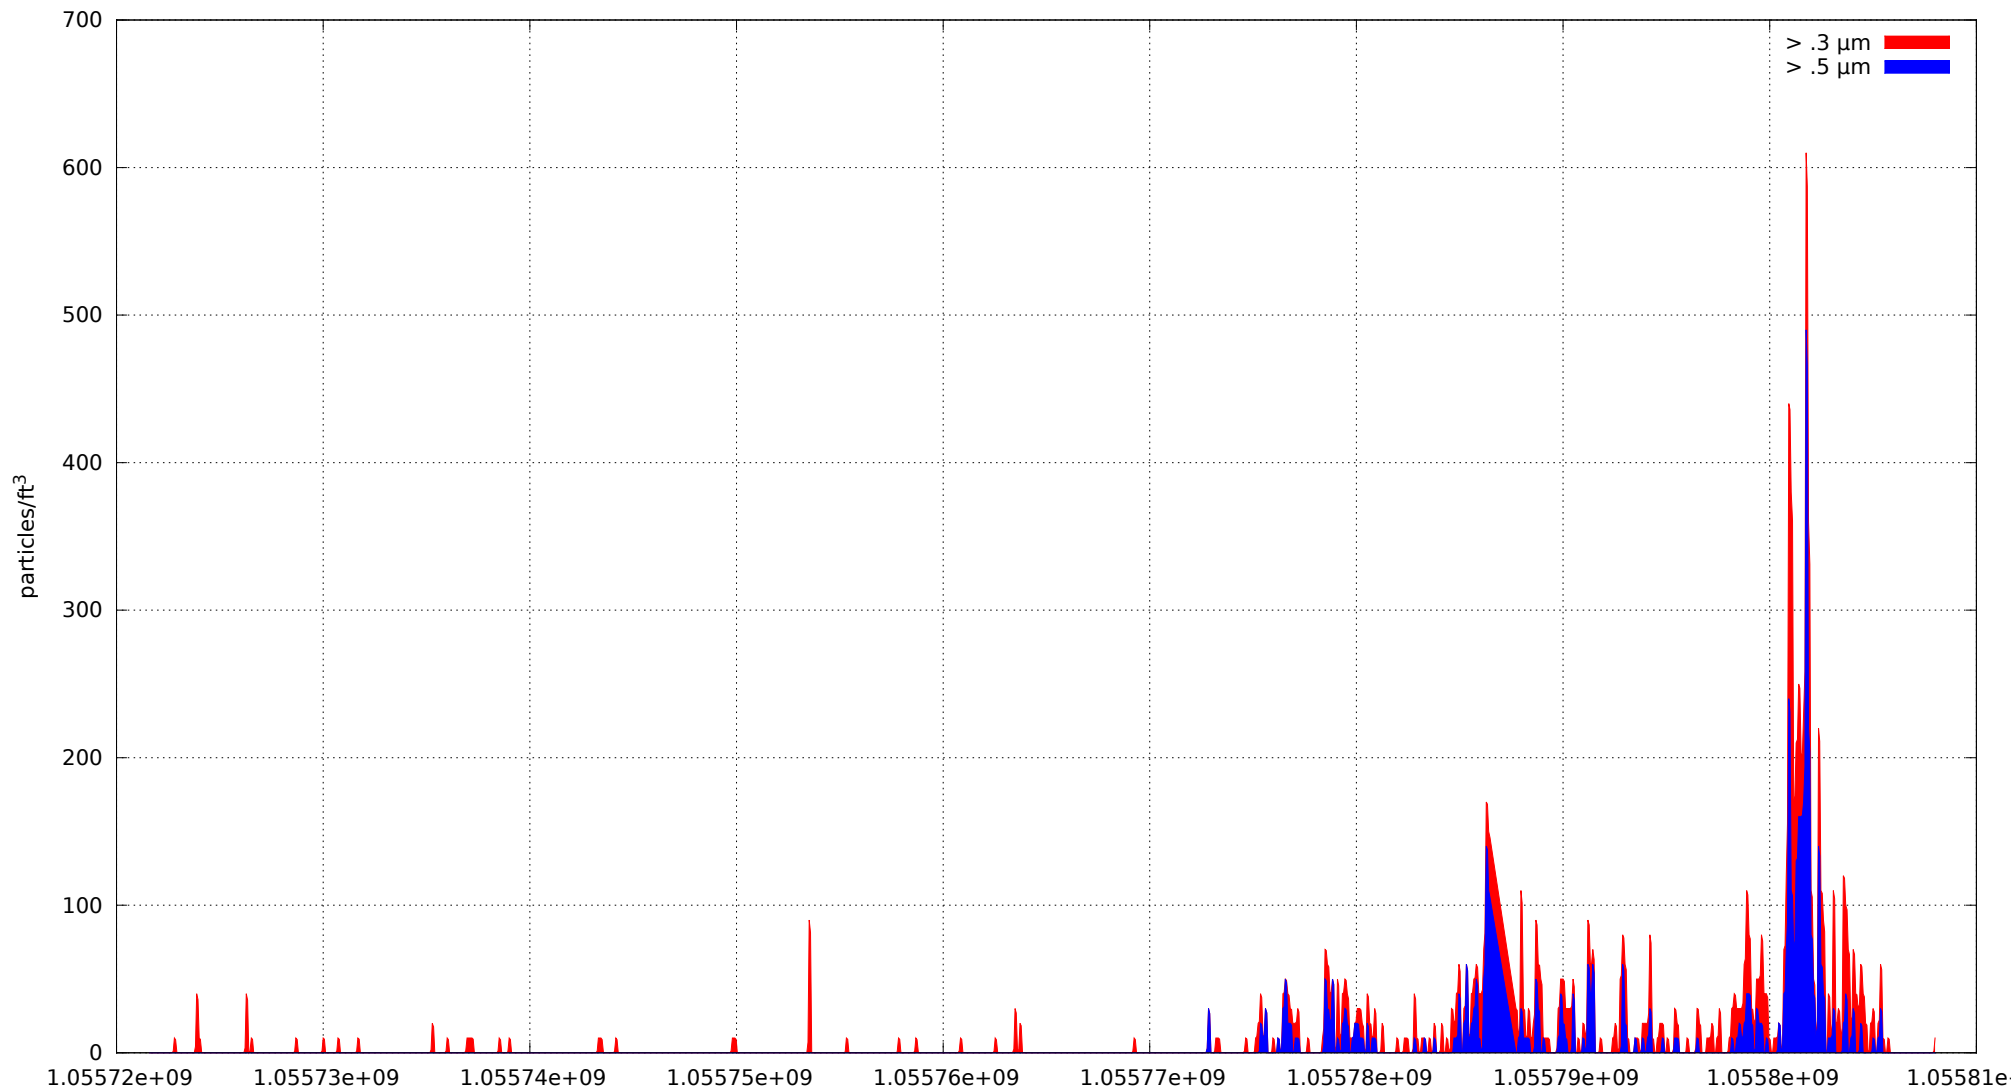

0: no alarms, 1: calibrate failure, 2: low battery, 3: cal. fail, low batt., 4: alarm/count alarm, 5: cal. fail and alarm, 6: low batt. and alarm, 7: cal. fail, low batt., and alarm, 8: manifold home error, 9: analog alarm