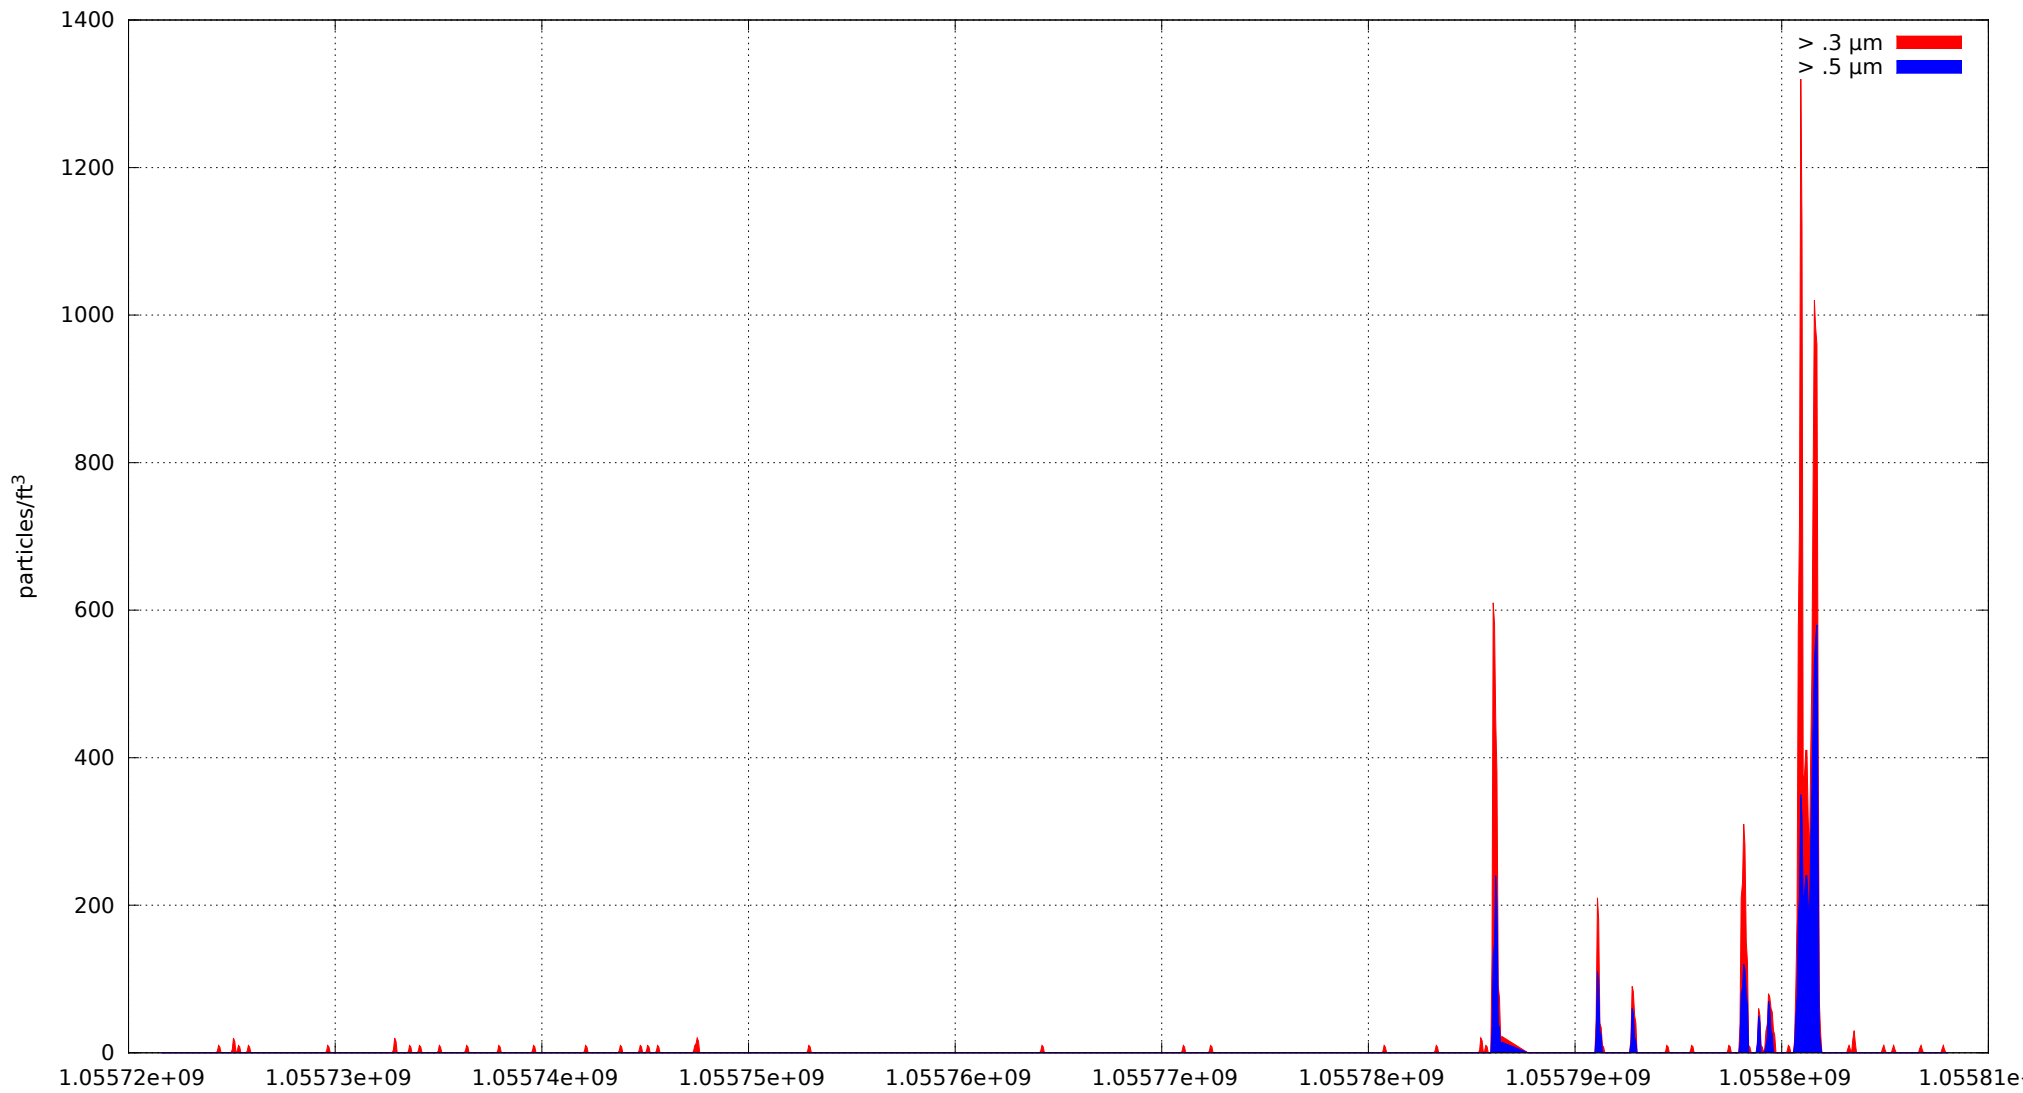

0: no alarms, 1: calibrate failure, 2: low battery, 3: cal. fail, low batt., 4: alarm/count alarm, 5: cal. fail and alarm, 6: low batt. and alarm, 7: cal. fail, low batt., and alarm, 8: manifold home error, 9: analog alarm