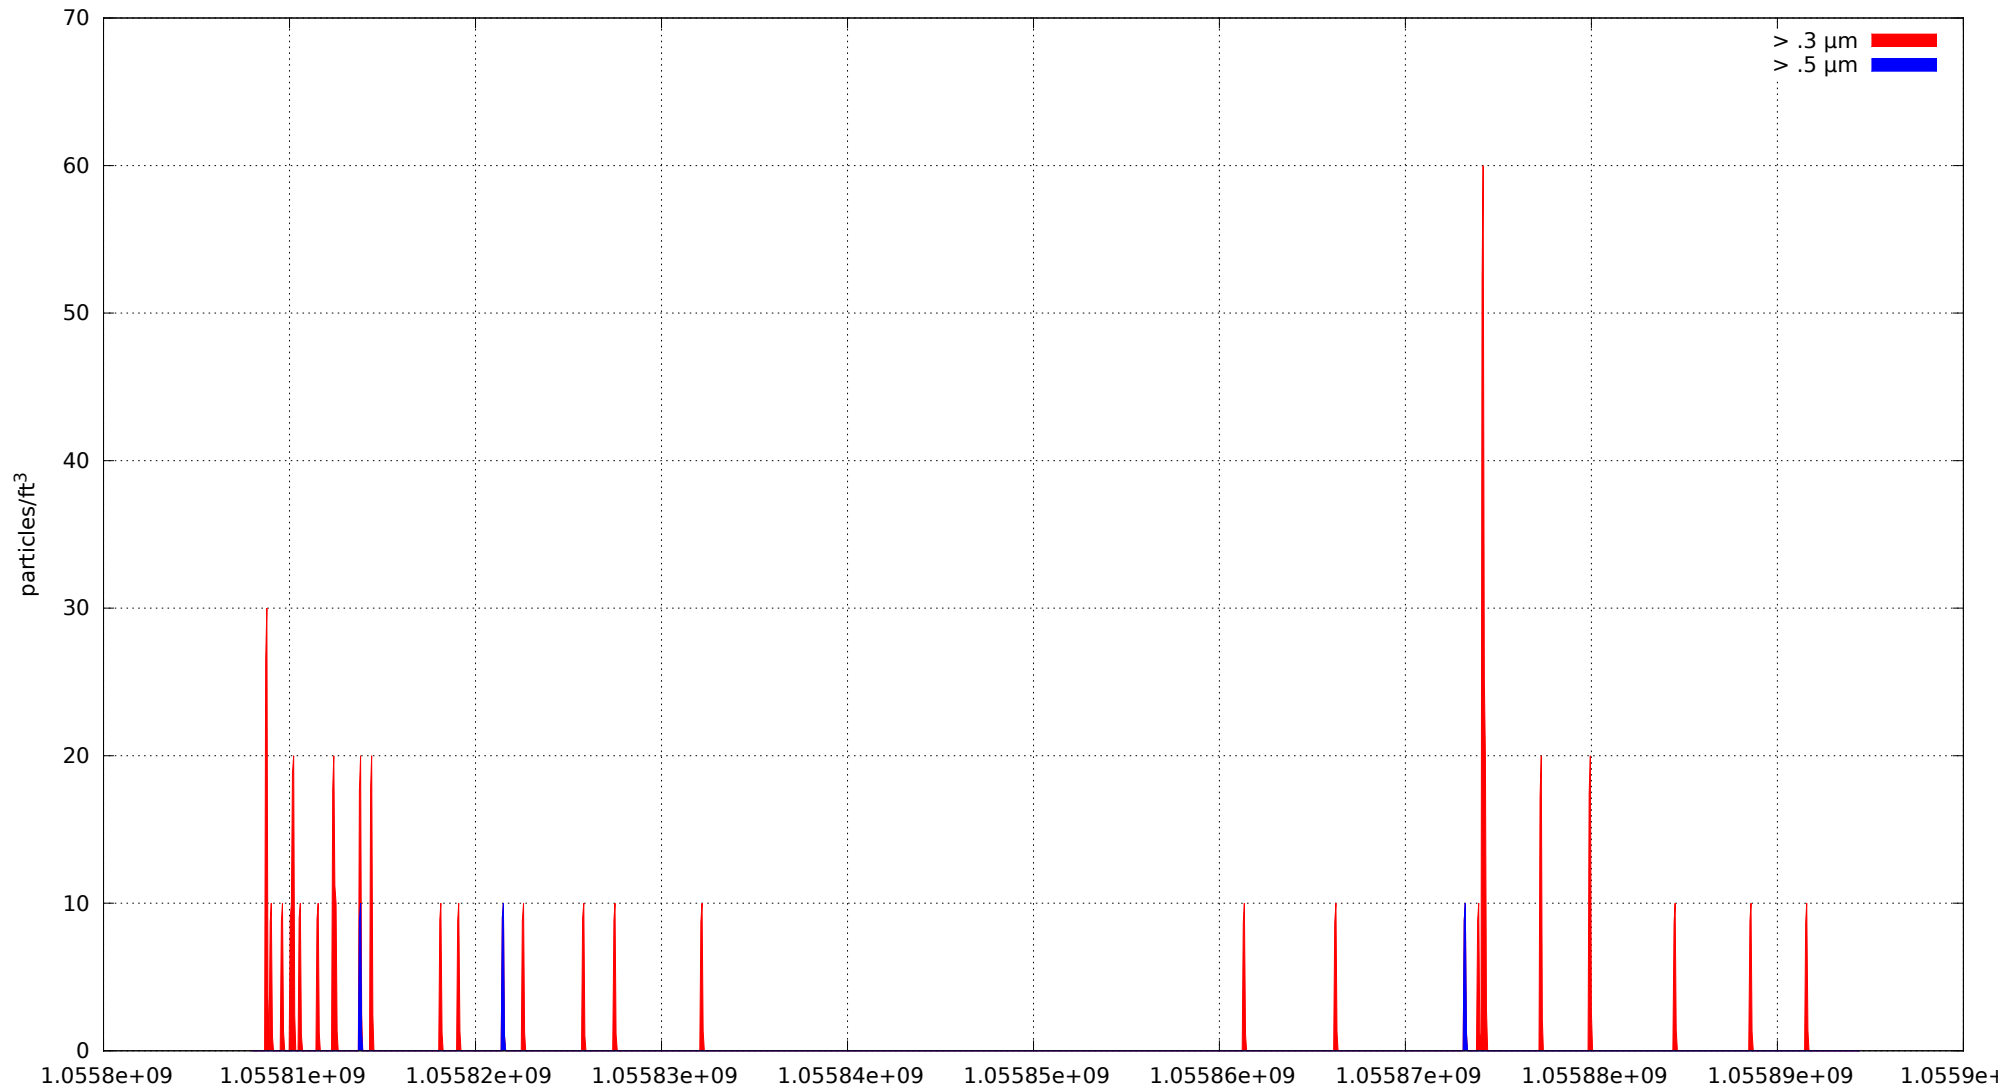

0: no alarms, 1: calibrate failure, 2: low battery, 3: cal. fail, low batt., 4: alarm/count alarm, 5: cal. fail and alarm, 6: low batt. and alarm, 7: cal. fail, low batt., and alarm, 8: manifold home error, 9: analog alarm