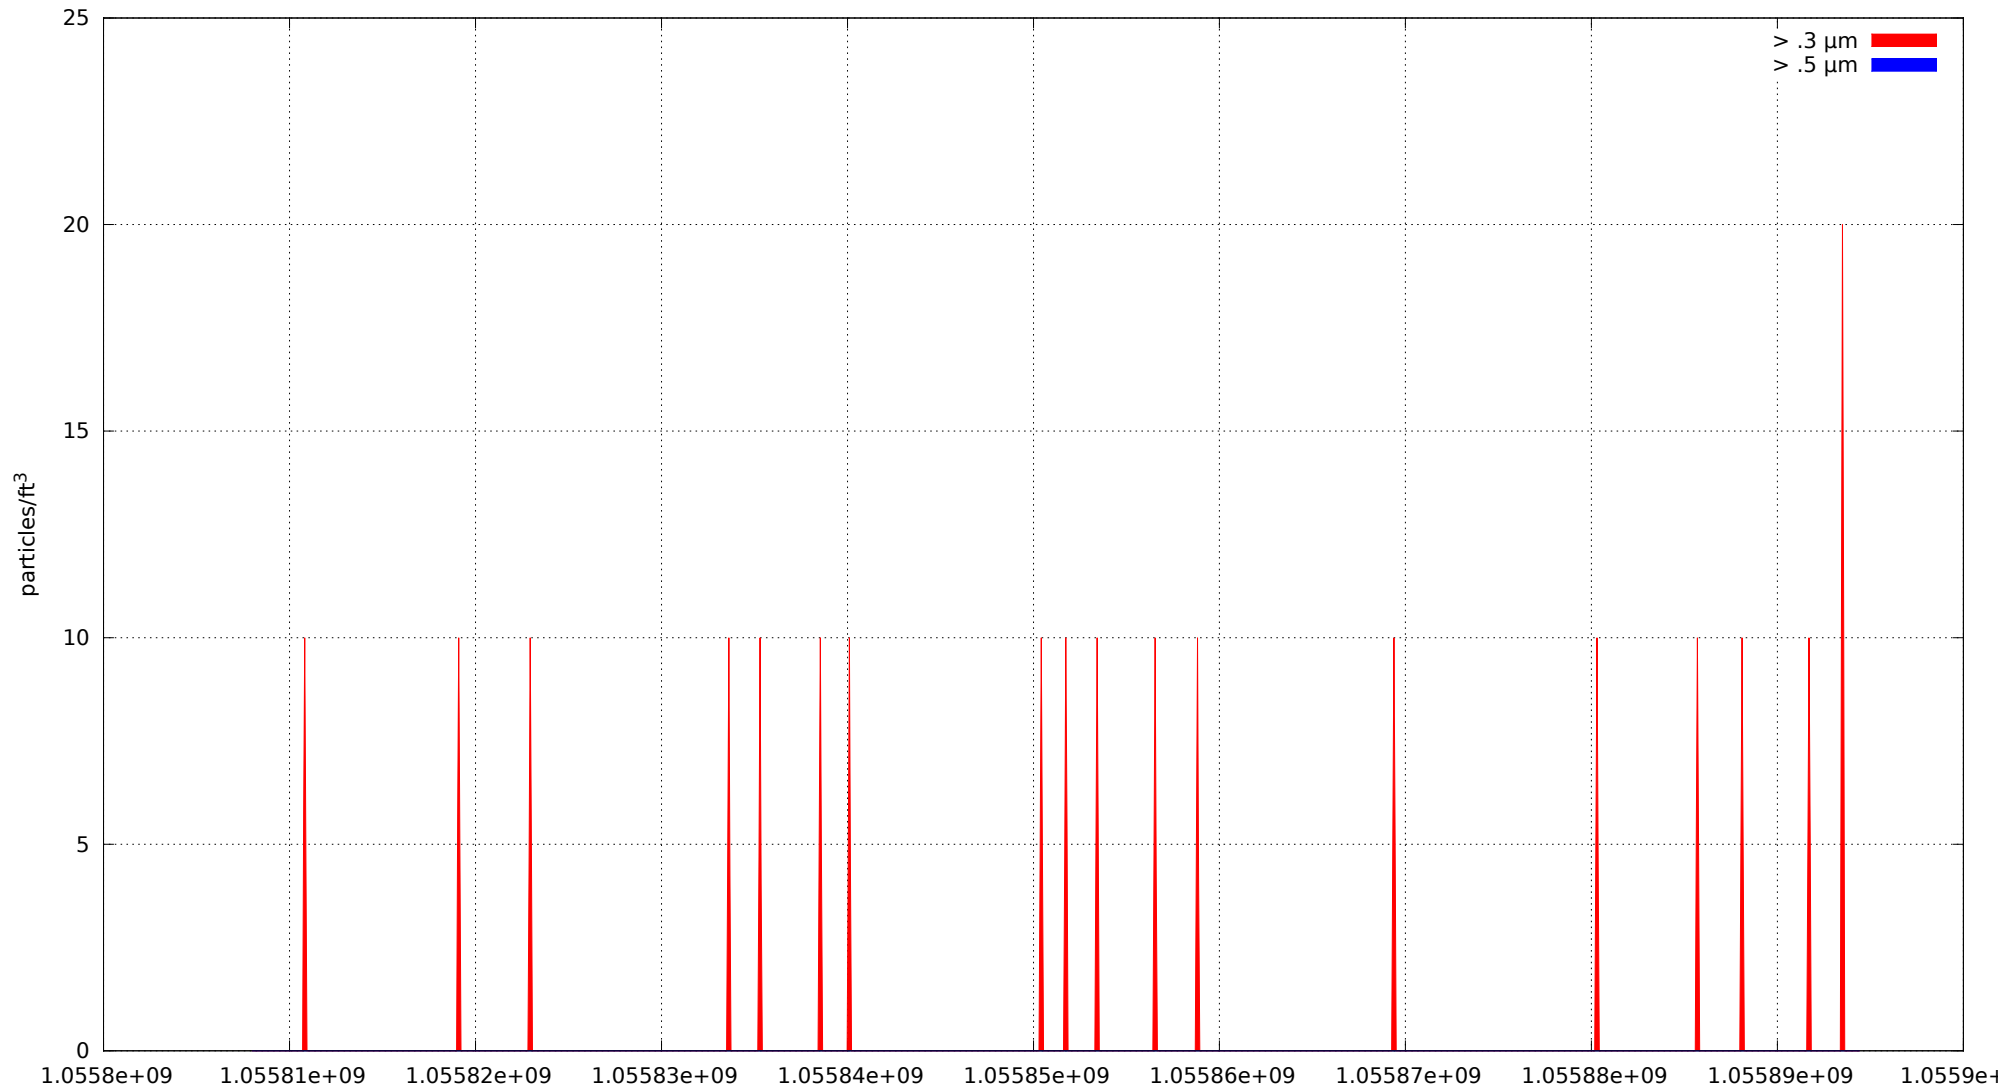

0: no alarms, 1: calibrate failure, 2: low battery, 3: cal. fail, low batt., 4: alarm/count alarm, 5: cal. fail and alarm, 6: low batt. and alarm, 7: cal. fail, low batt., and alarm, 8: manifold home error, 9: analog alarm