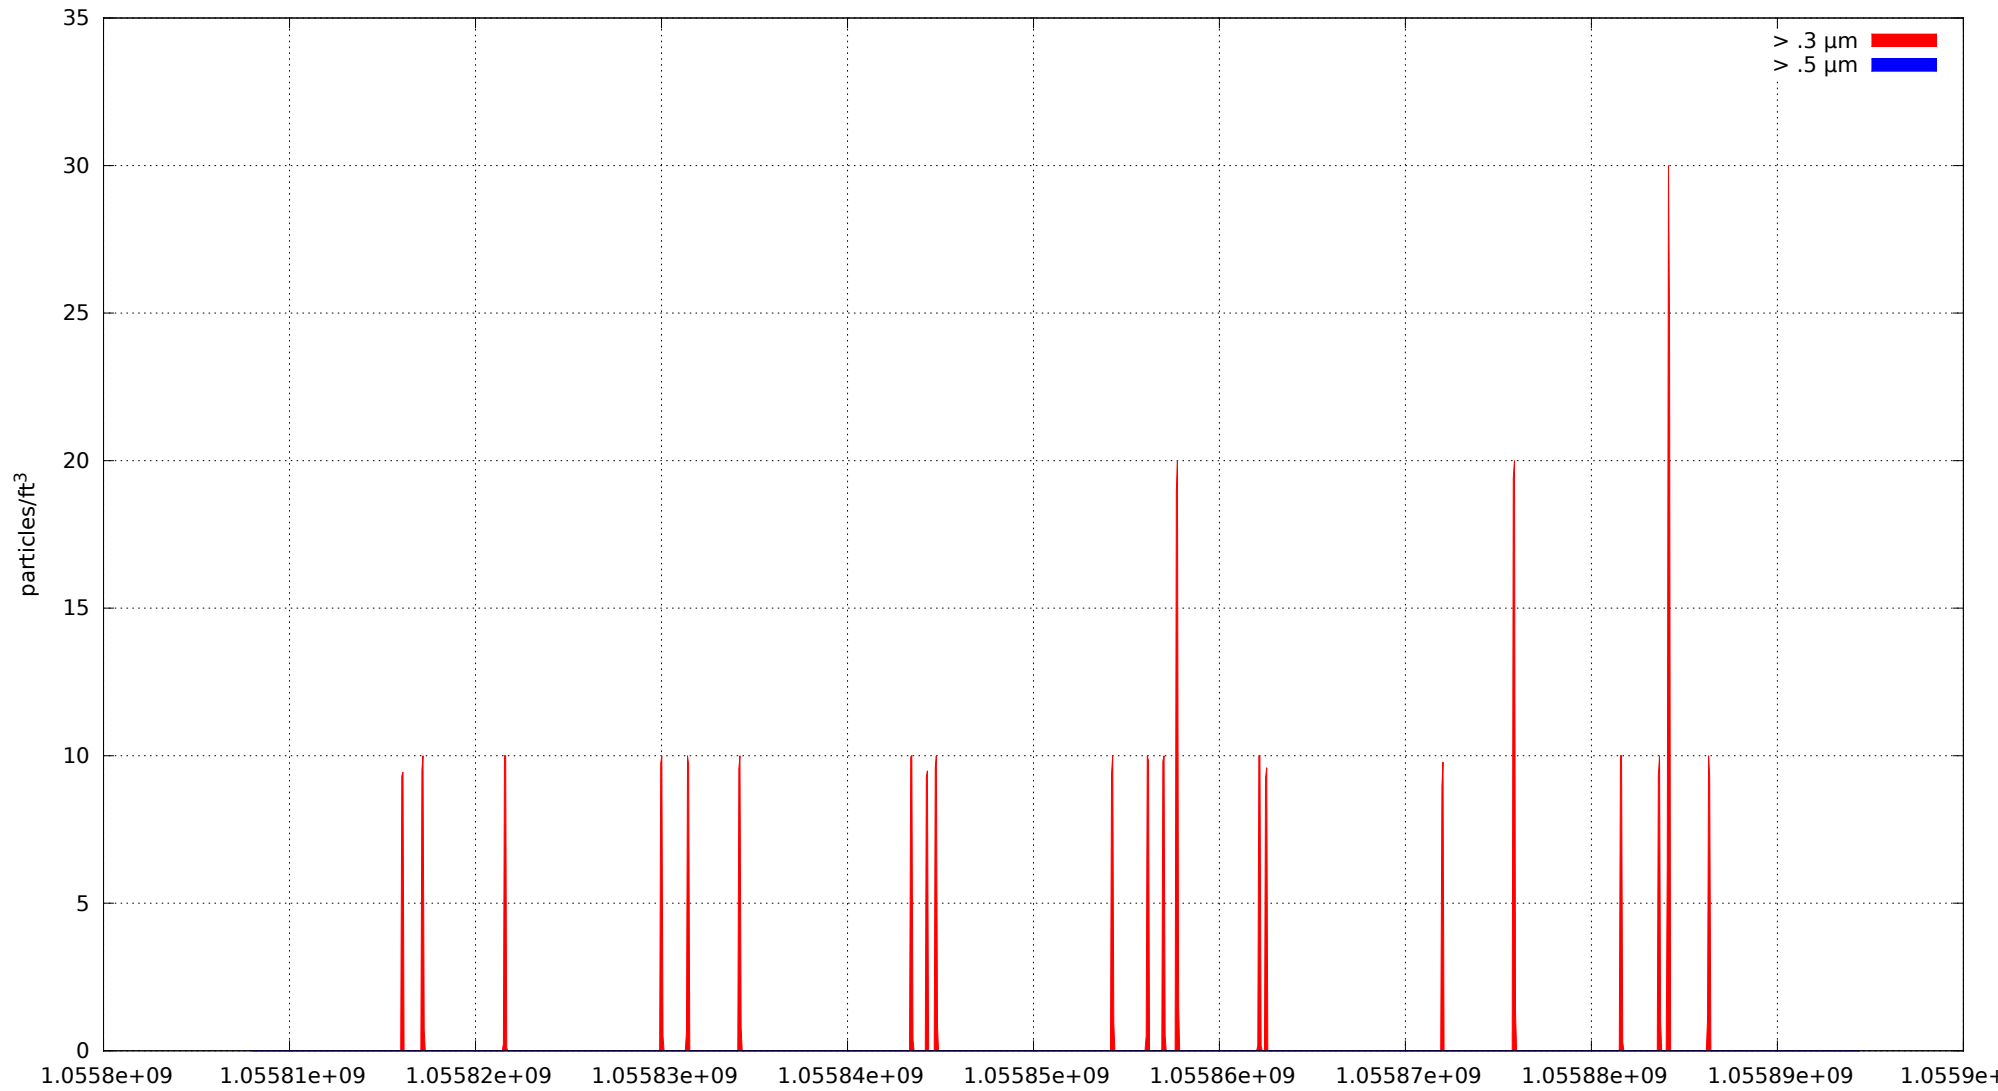

0: no alarms, 1: calibrate failure, 2: low battery, 3: cal. fail, low batt., 4: alarm/count alarm, 5: cal. fail and alarm, 6: low batt. and alarm, 7: cal. fail, low batt., and alarm, 8: manifold home error, 9: analog alarm