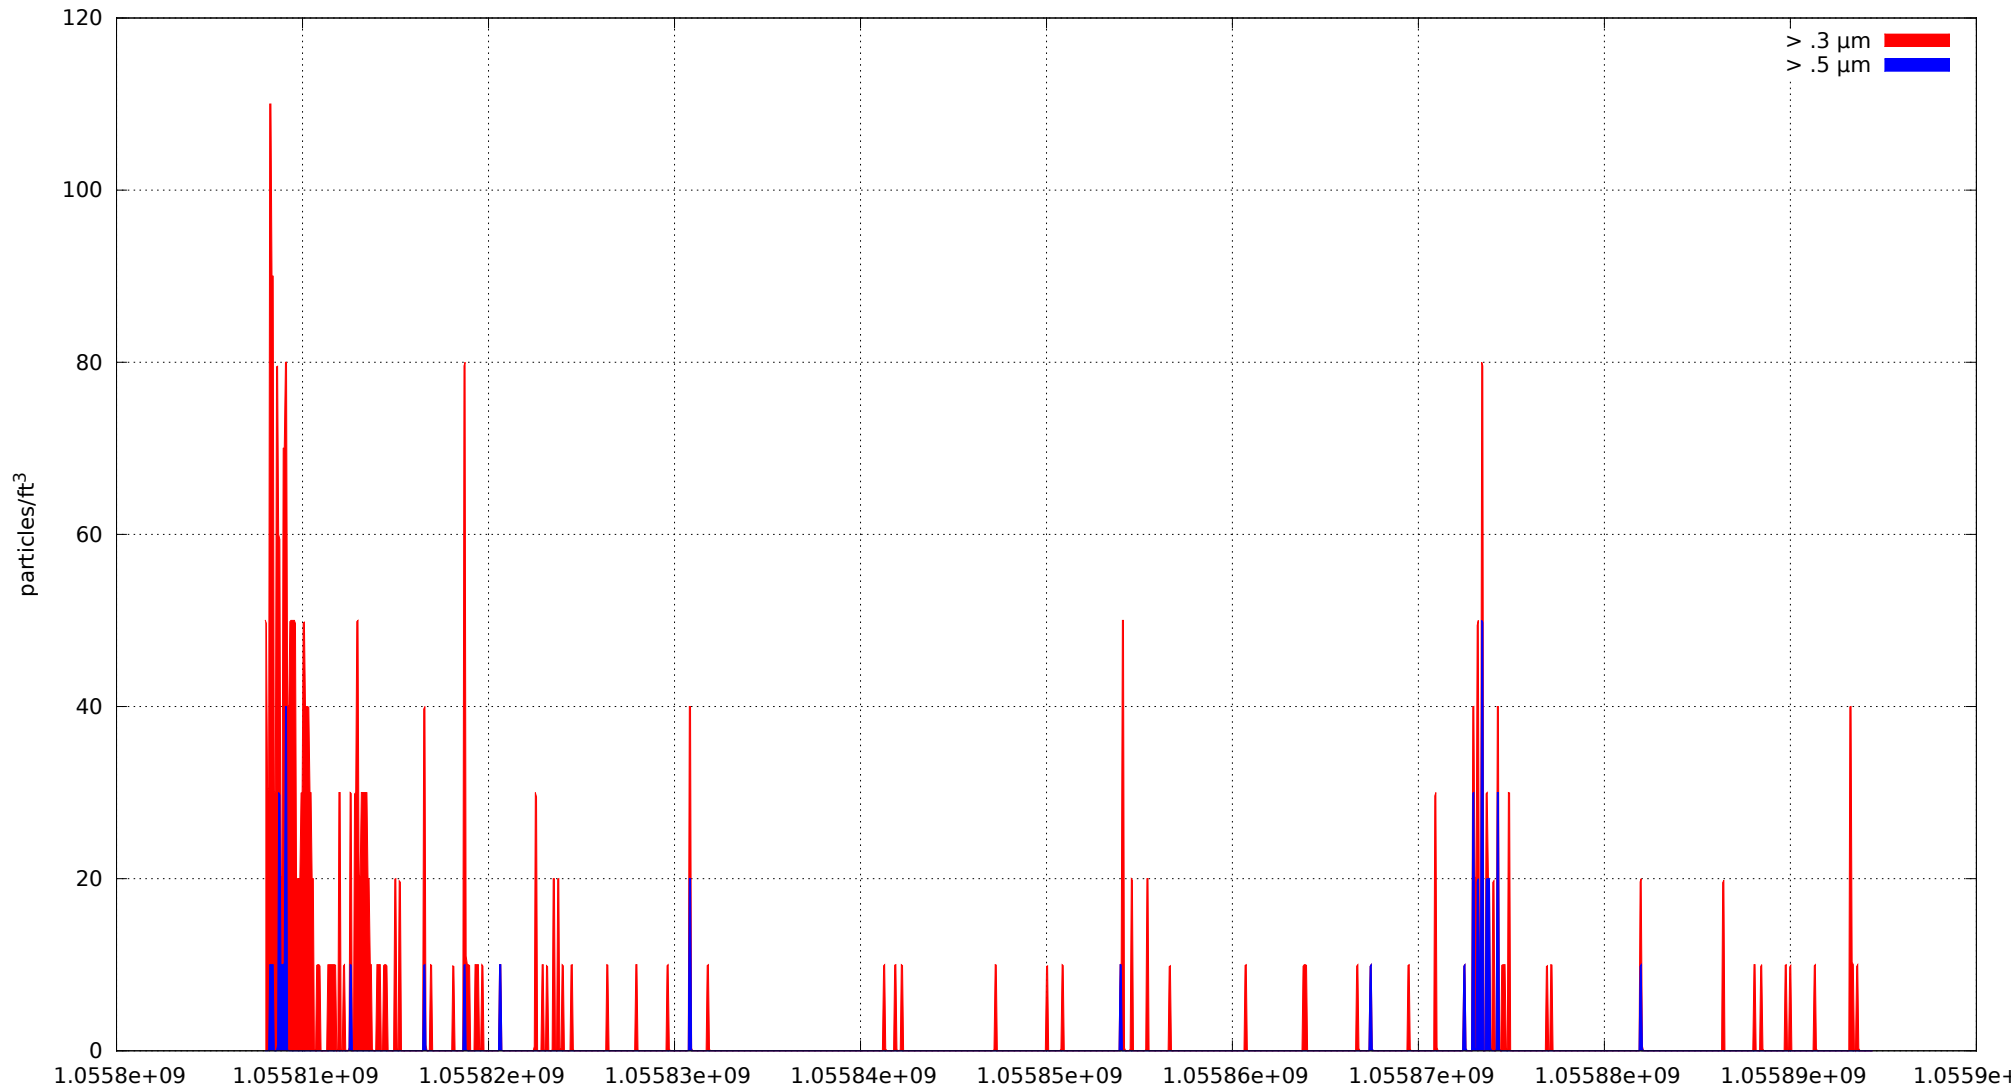

0: no alarms, 1: calibrate failure, 2: low battery, 3: cal. fail, low batt., 4: alarm/count alarm, 5: cal. fail and alarm, 6: low batt. and alarm, 7: cal. fail, low batt., and alarm, 8: manifold home error, 9: analog alarm