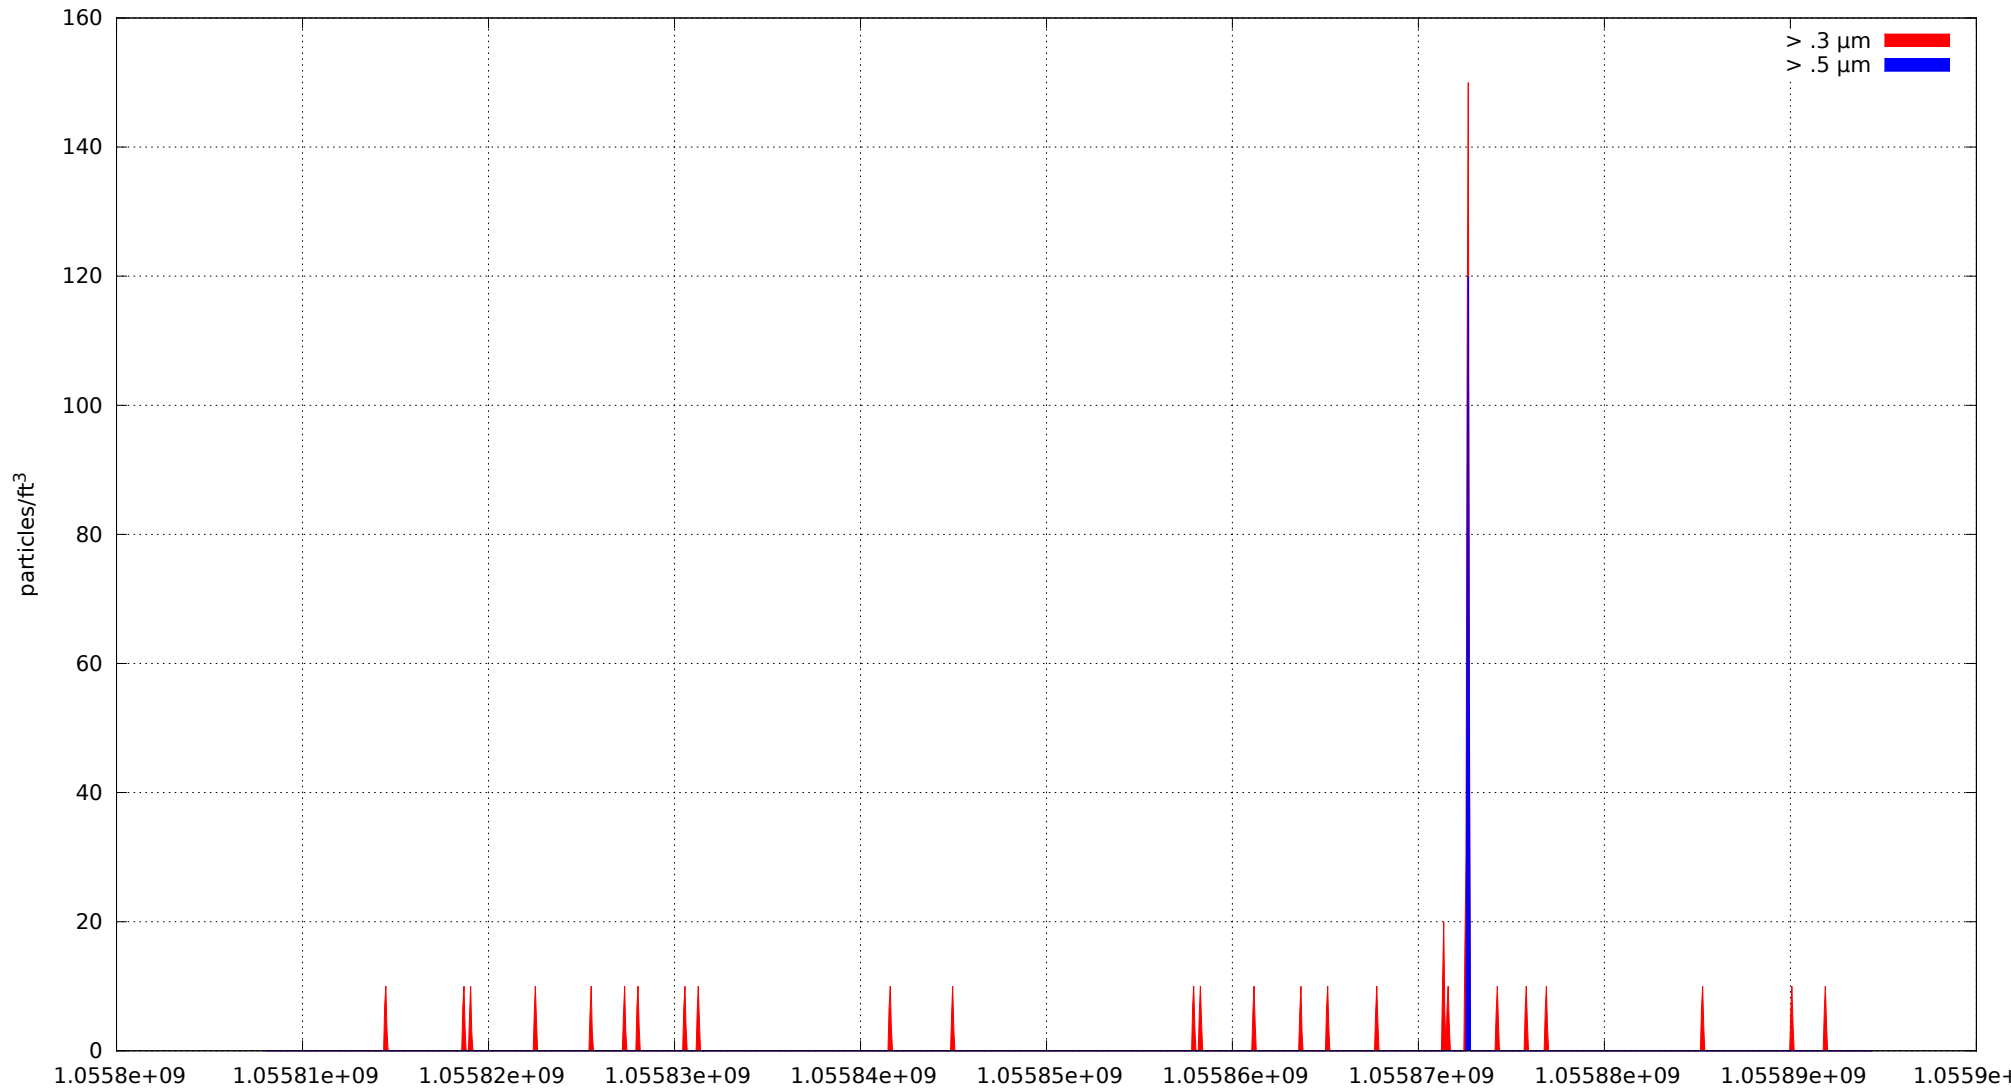

0: no alarms, 1: calibrate failure, 2: low battery, 3: cal. fail, low batt., 4: alarm/count alarm, 5: cal. fail and alarm, 6: low batt. and alarm, 7: cal. fail, low batt., and alarm, 8: manifold home error, 9: analog alarm