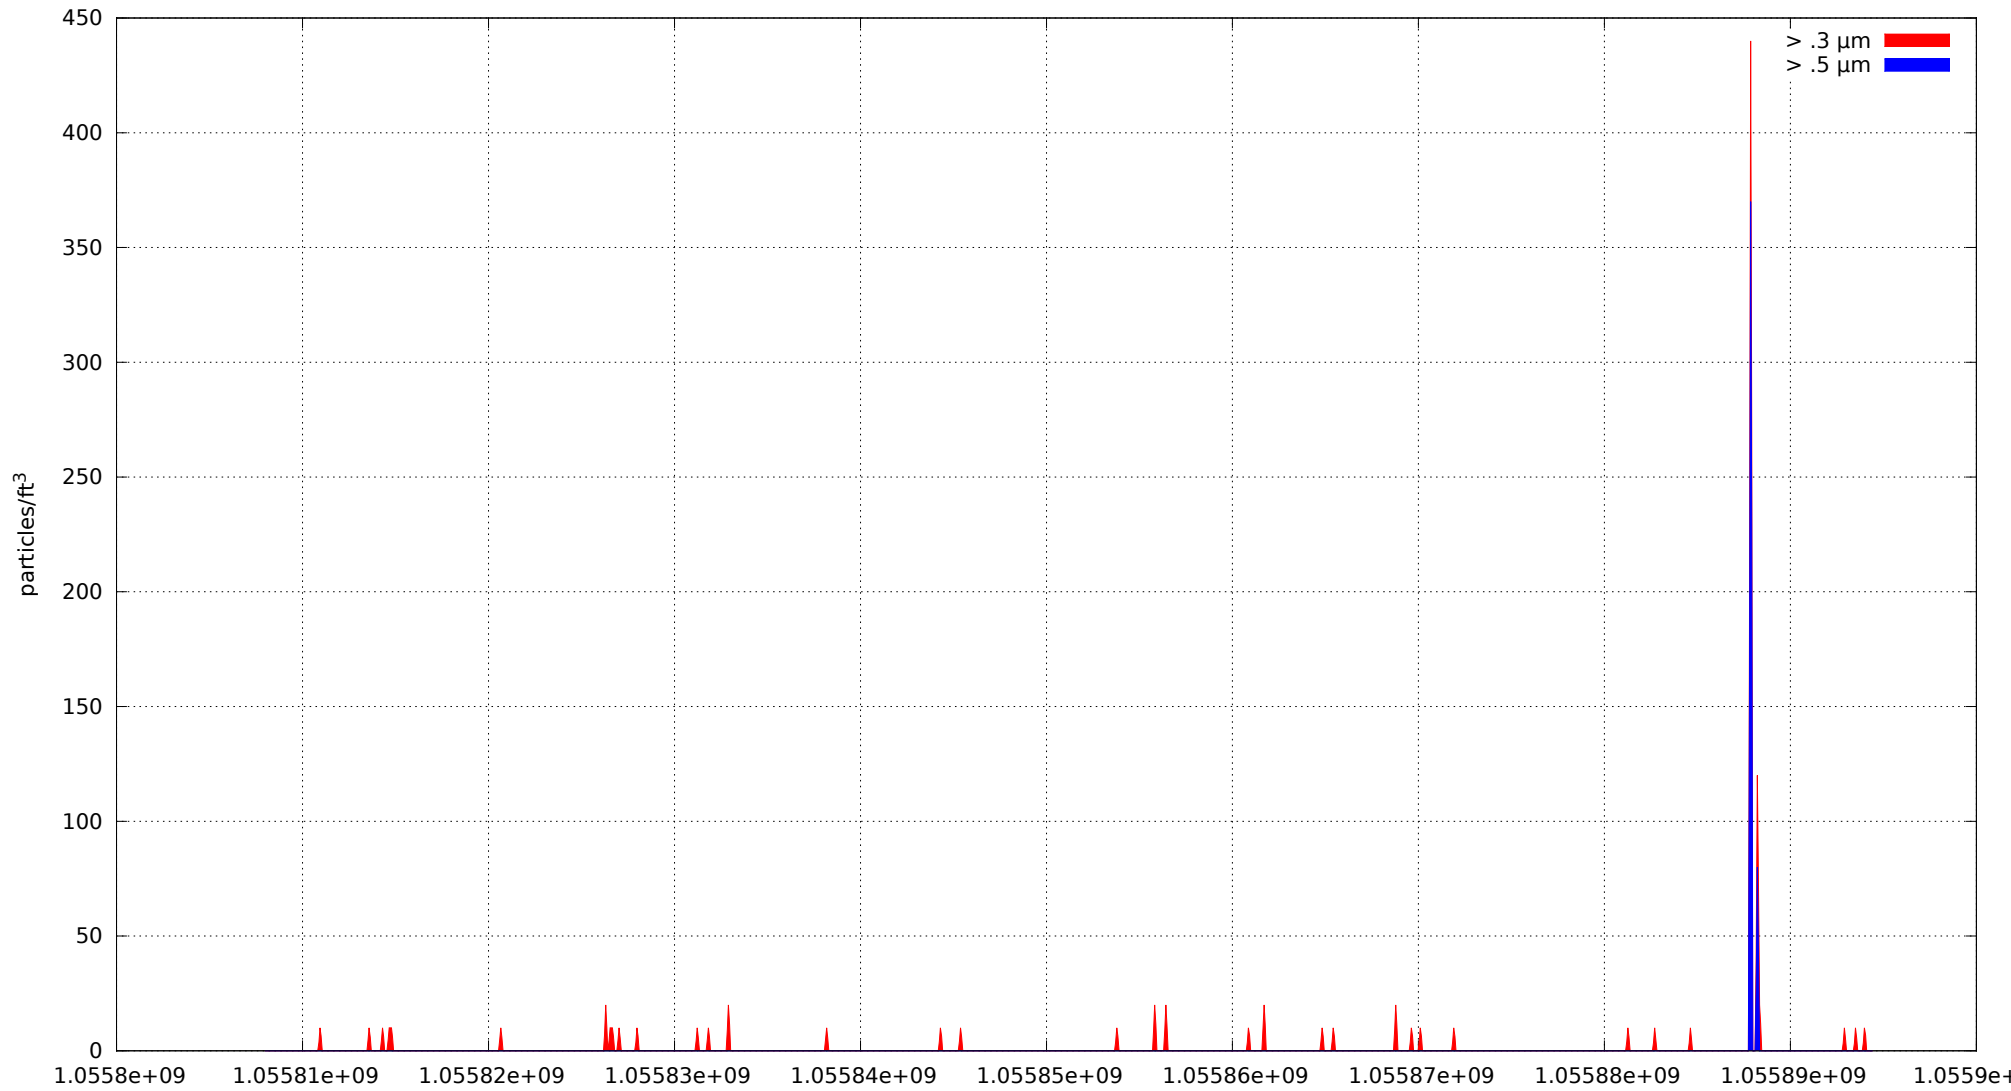

0: no alarms, 1: calibrate failure, 2: low battery, 3: cal. fail, low batt., 4: alarm/count alarm, 5: cal. fail and alarm, 6: low batt. and alarm, 7: cal. fail, low batt., and alarm, 8: manifold home error, 9: analog alarm