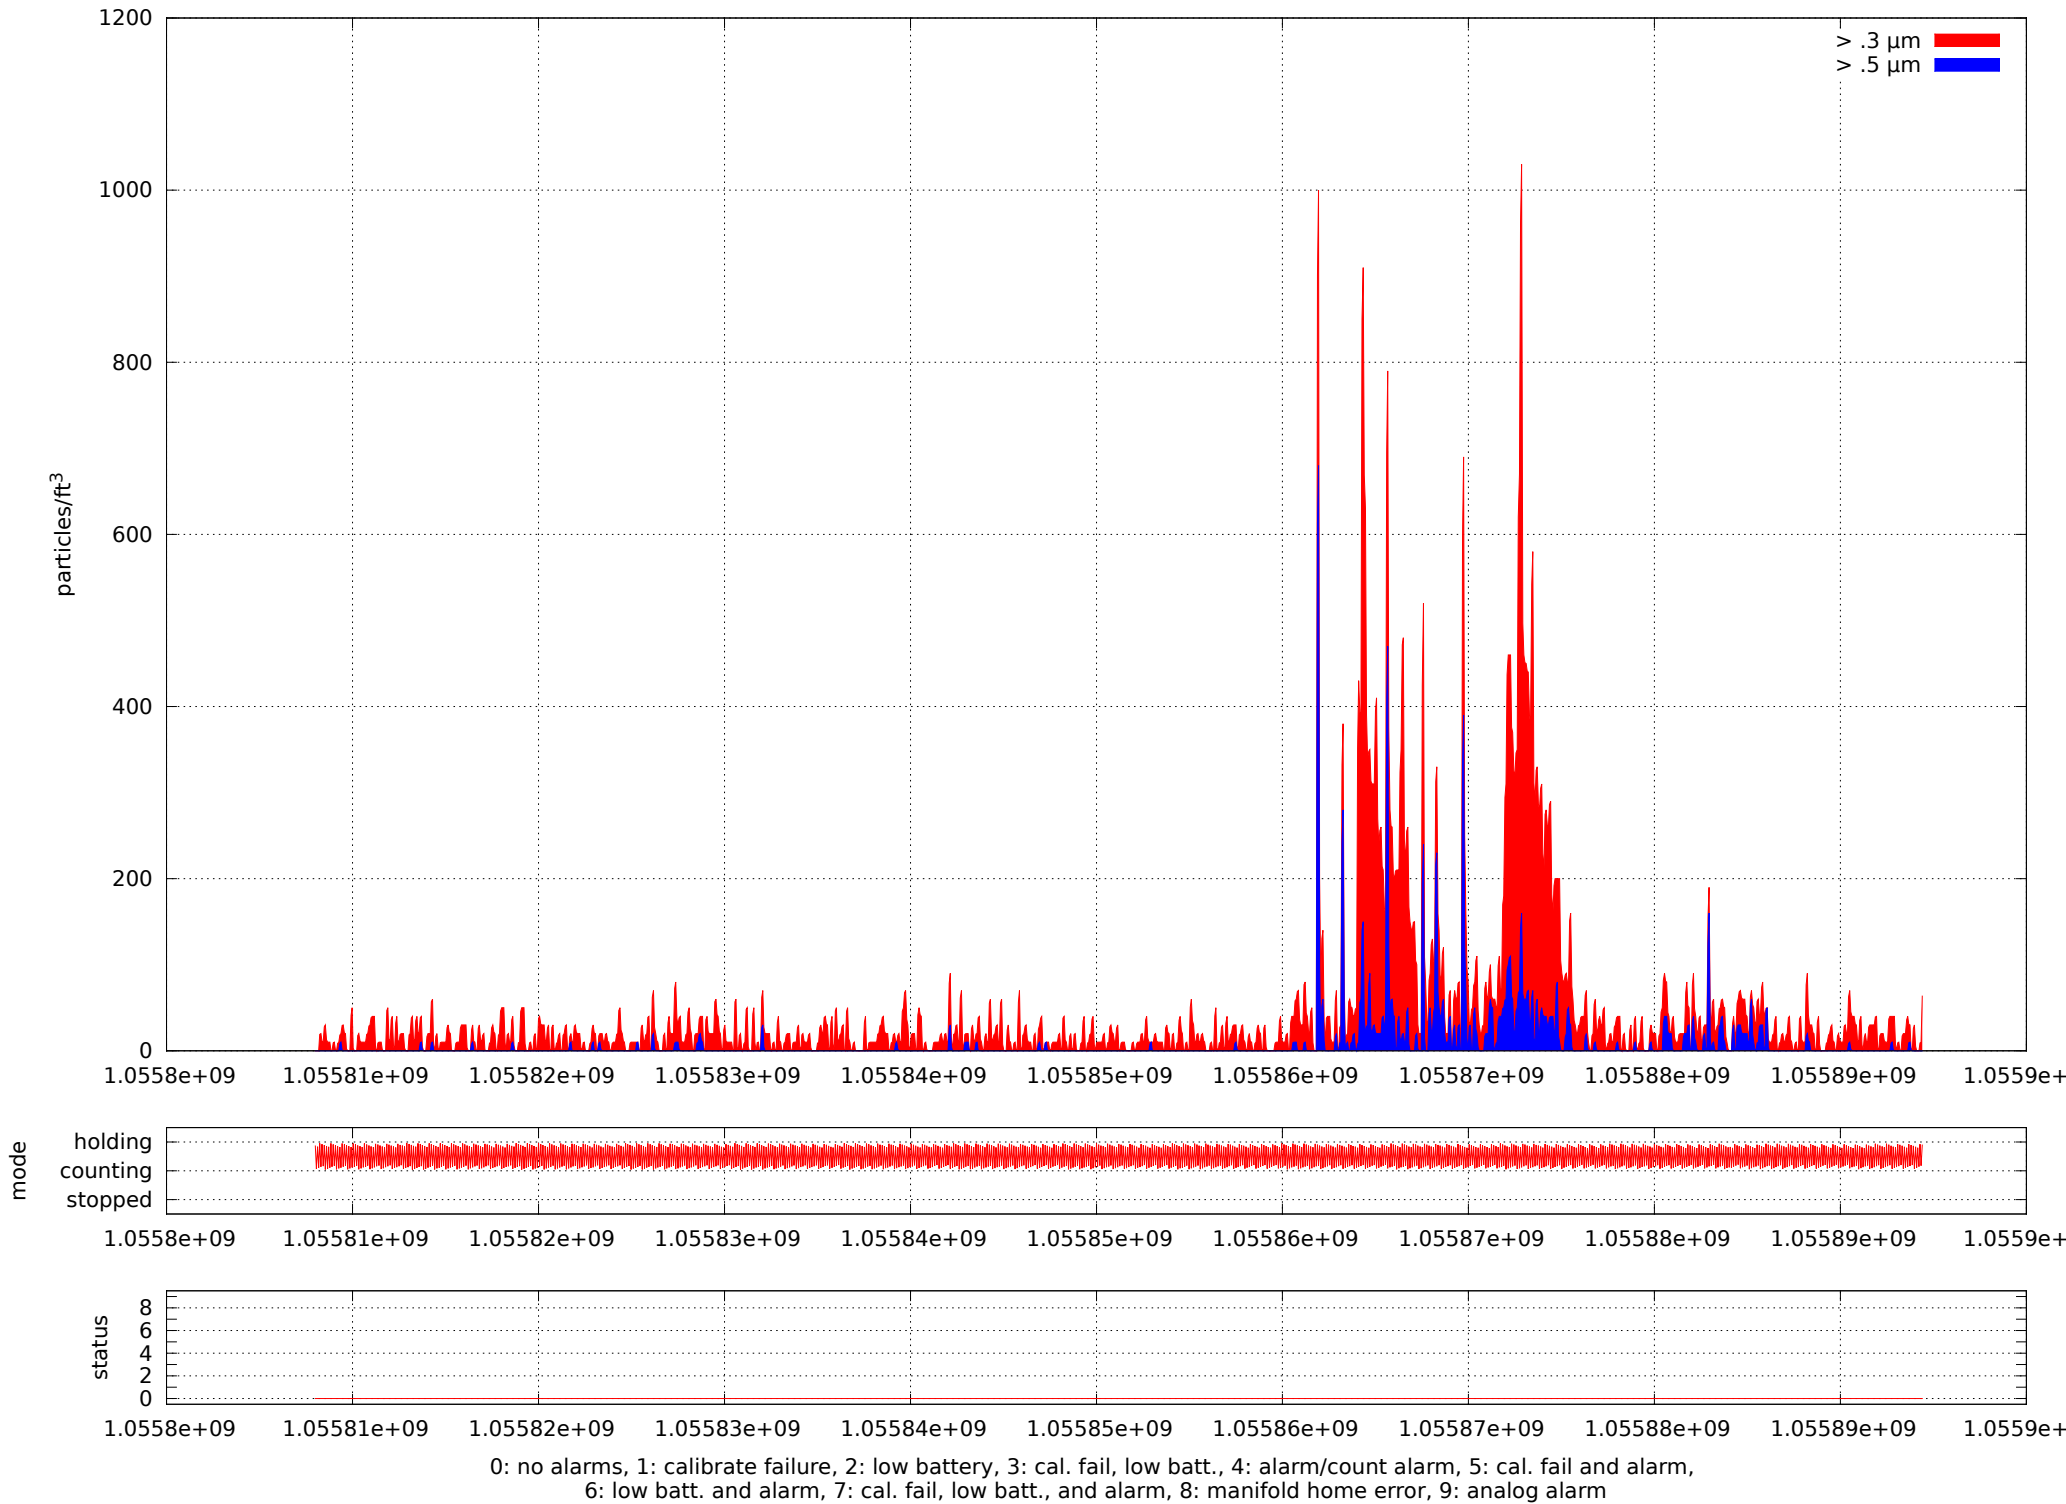

0: no alarms, 1: calibrate failure, 2: low battery, 3: cal. fail, low batt., 4: alarm/count alarm, 5: cal. fail and alarm, 6: low batt. and alarm, 7: cal. fail, low batt., and alarm, 8: manifold home error, 9: analog alarm