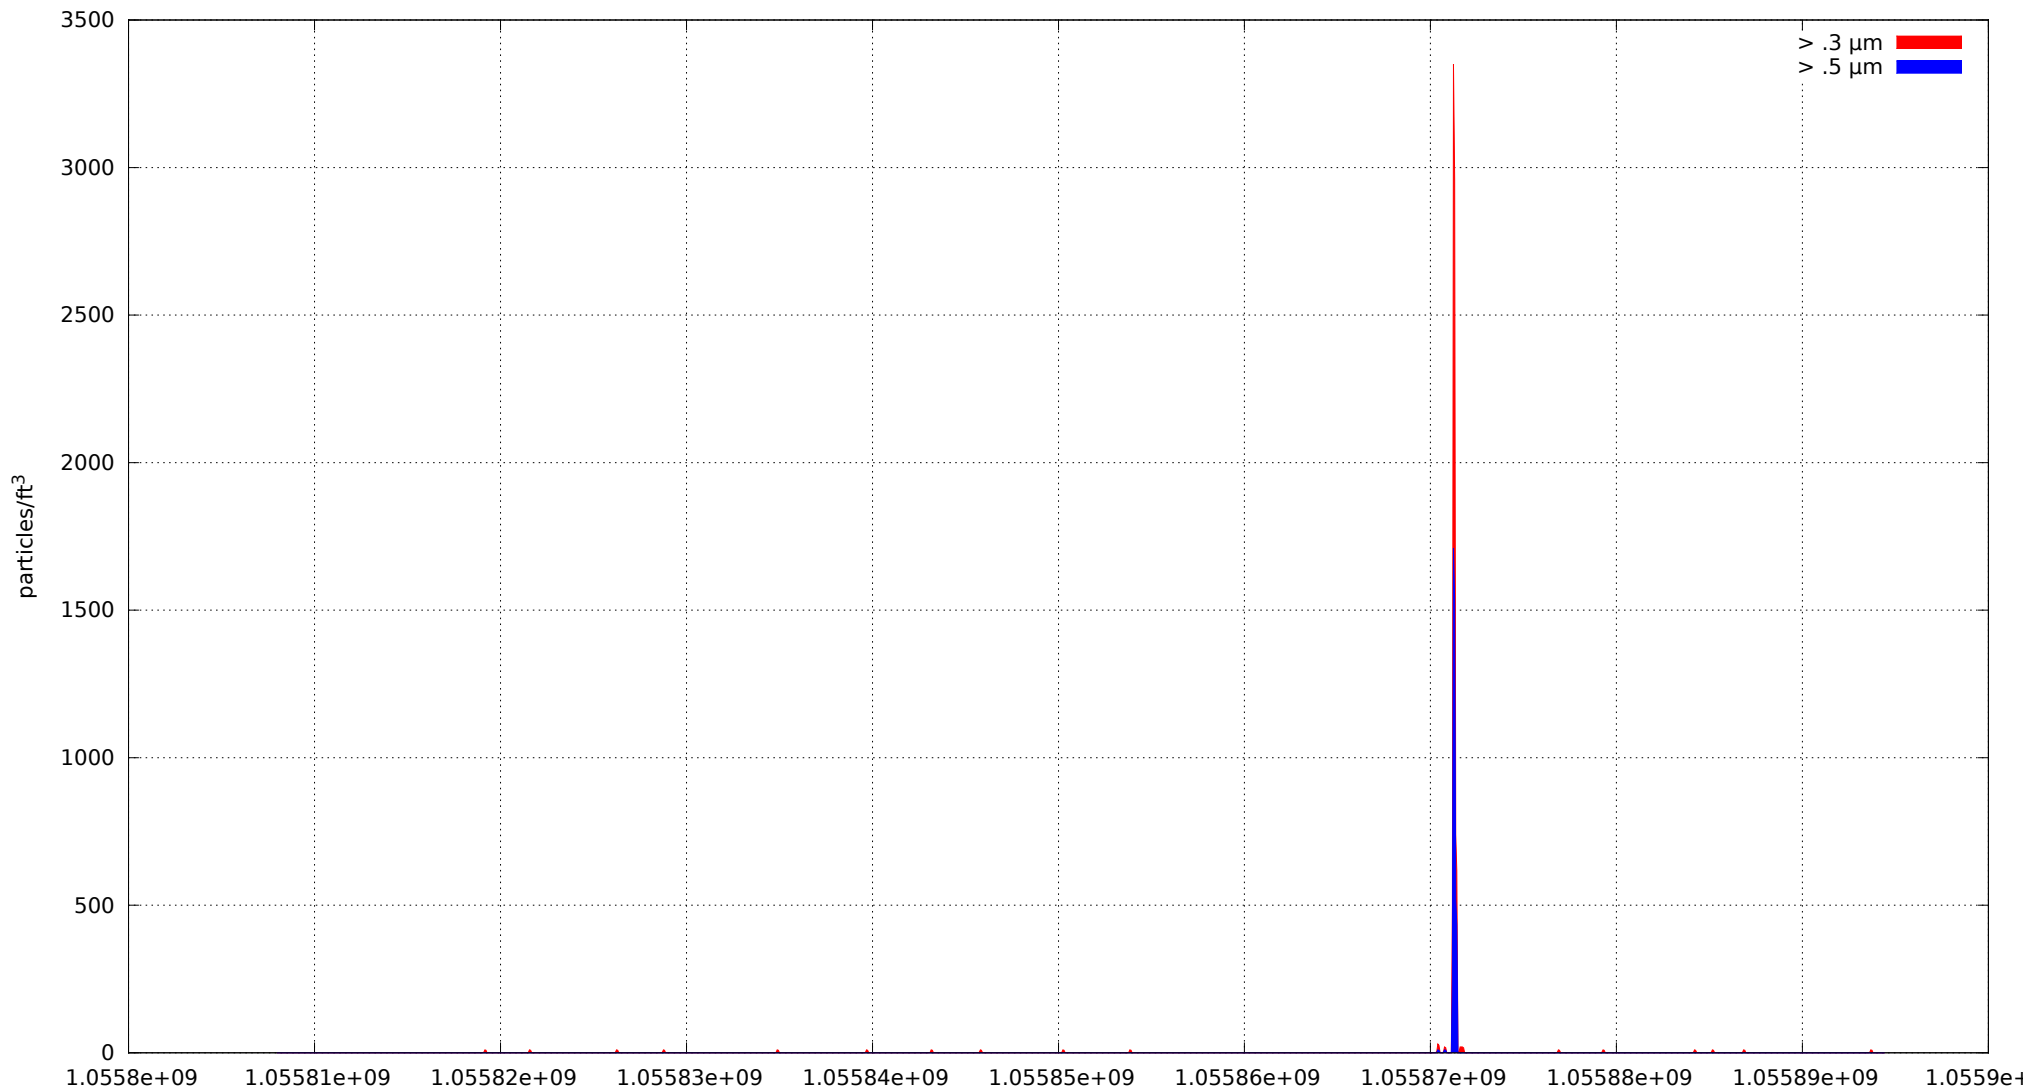

0: no alarms, 1: calibrate failure, 2: low battery, 3: cal. fail, low batt., 4: alarm/count alarm, 5: cal. fail and alarm,
6: low batt. and alarm, 7: cal. fail, low batt., and alarm, 8: manifold home error, 9: analog alarm