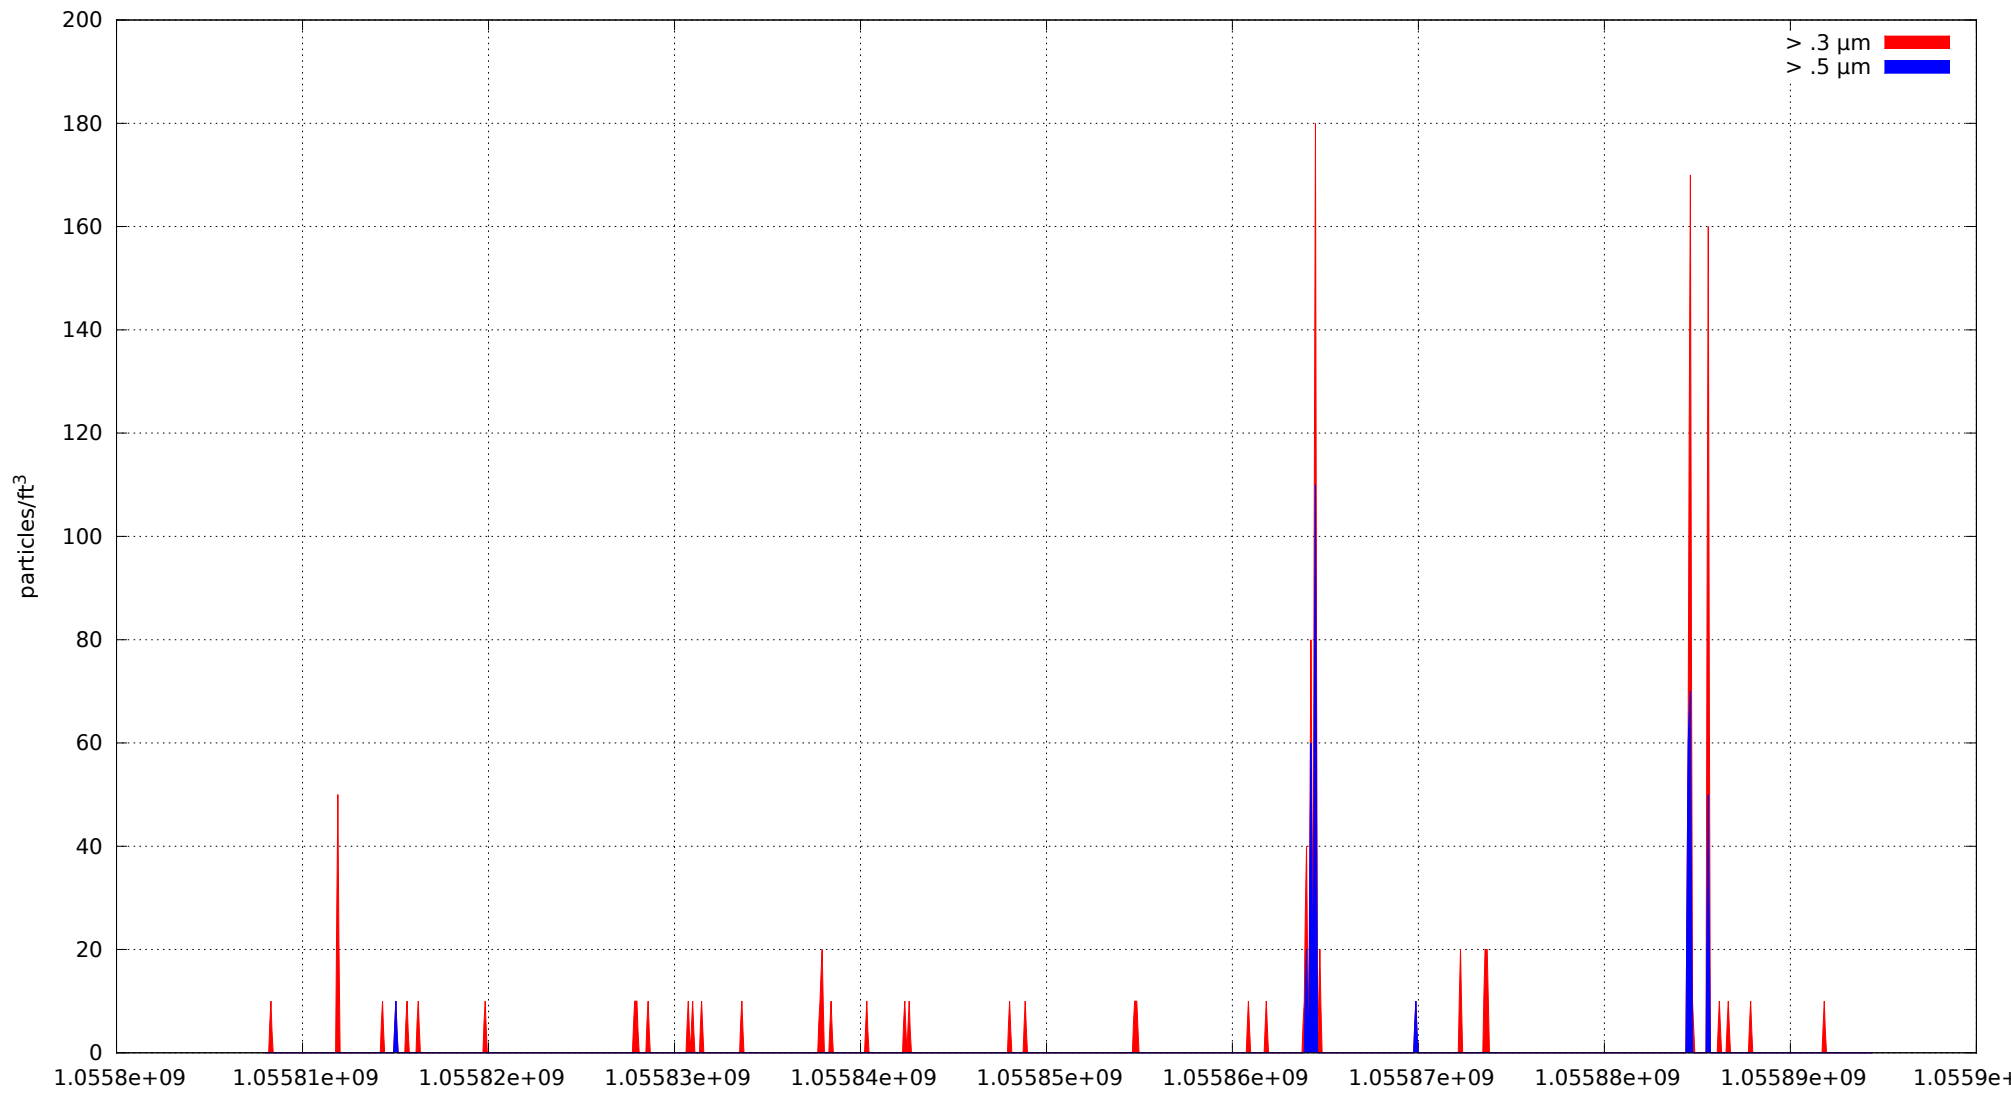

0: no alarms, 1: calibrate failure, 2: low battery, 3: cal. fail, low batt., 4: alarm/count alarm, 5: cal. fail and alarm, 6: low batt. and alarm, 7: cal. fail, low batt., and alarm, 8: manifold home error, 9: analog alarm