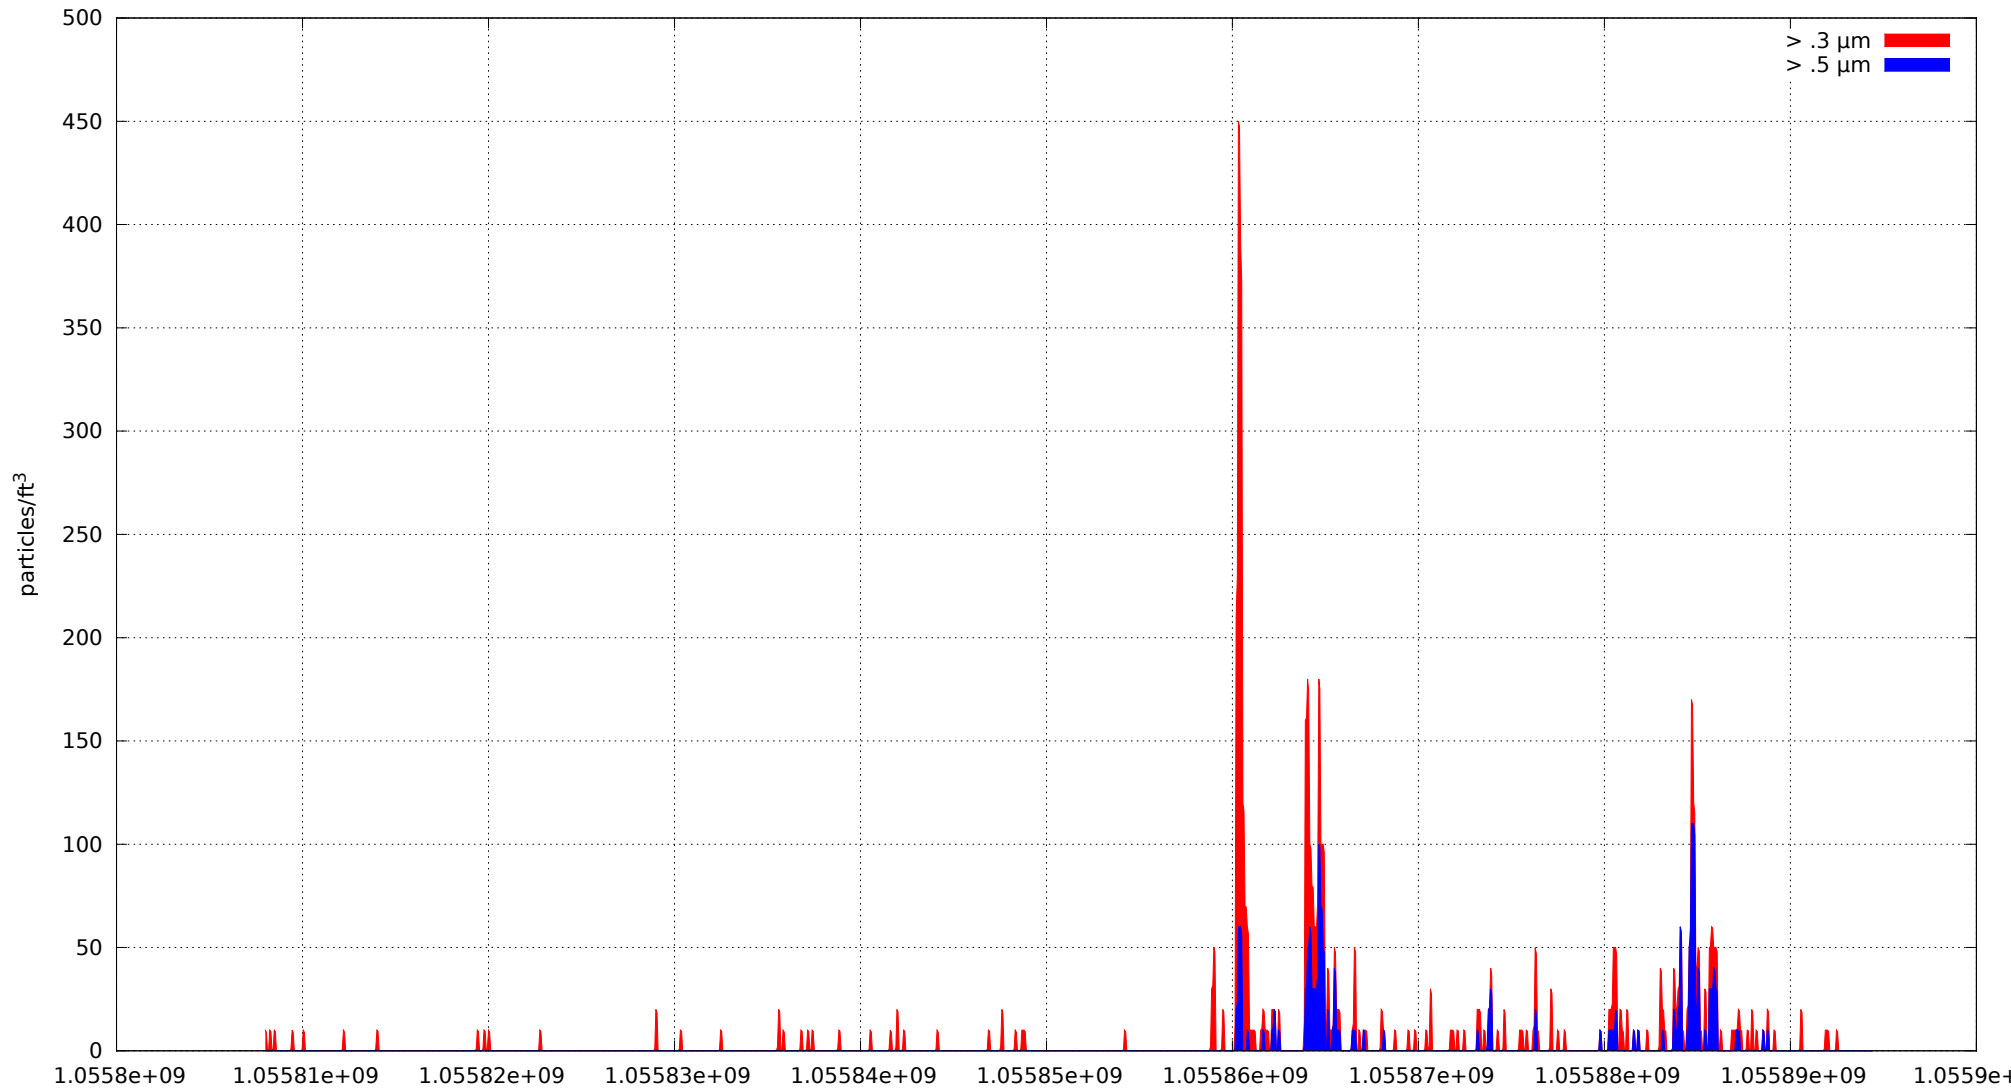

0: no alarms, 1: calibrate failure, 2: low battery, 3: cal. fail, low batt., 4: alarm/count alarm, 5: cal. fail and alarm, 6: low batt. and alarm, 7: cal. fail, low batt., and alarm, 8: manifold home error, 9: analog alarm