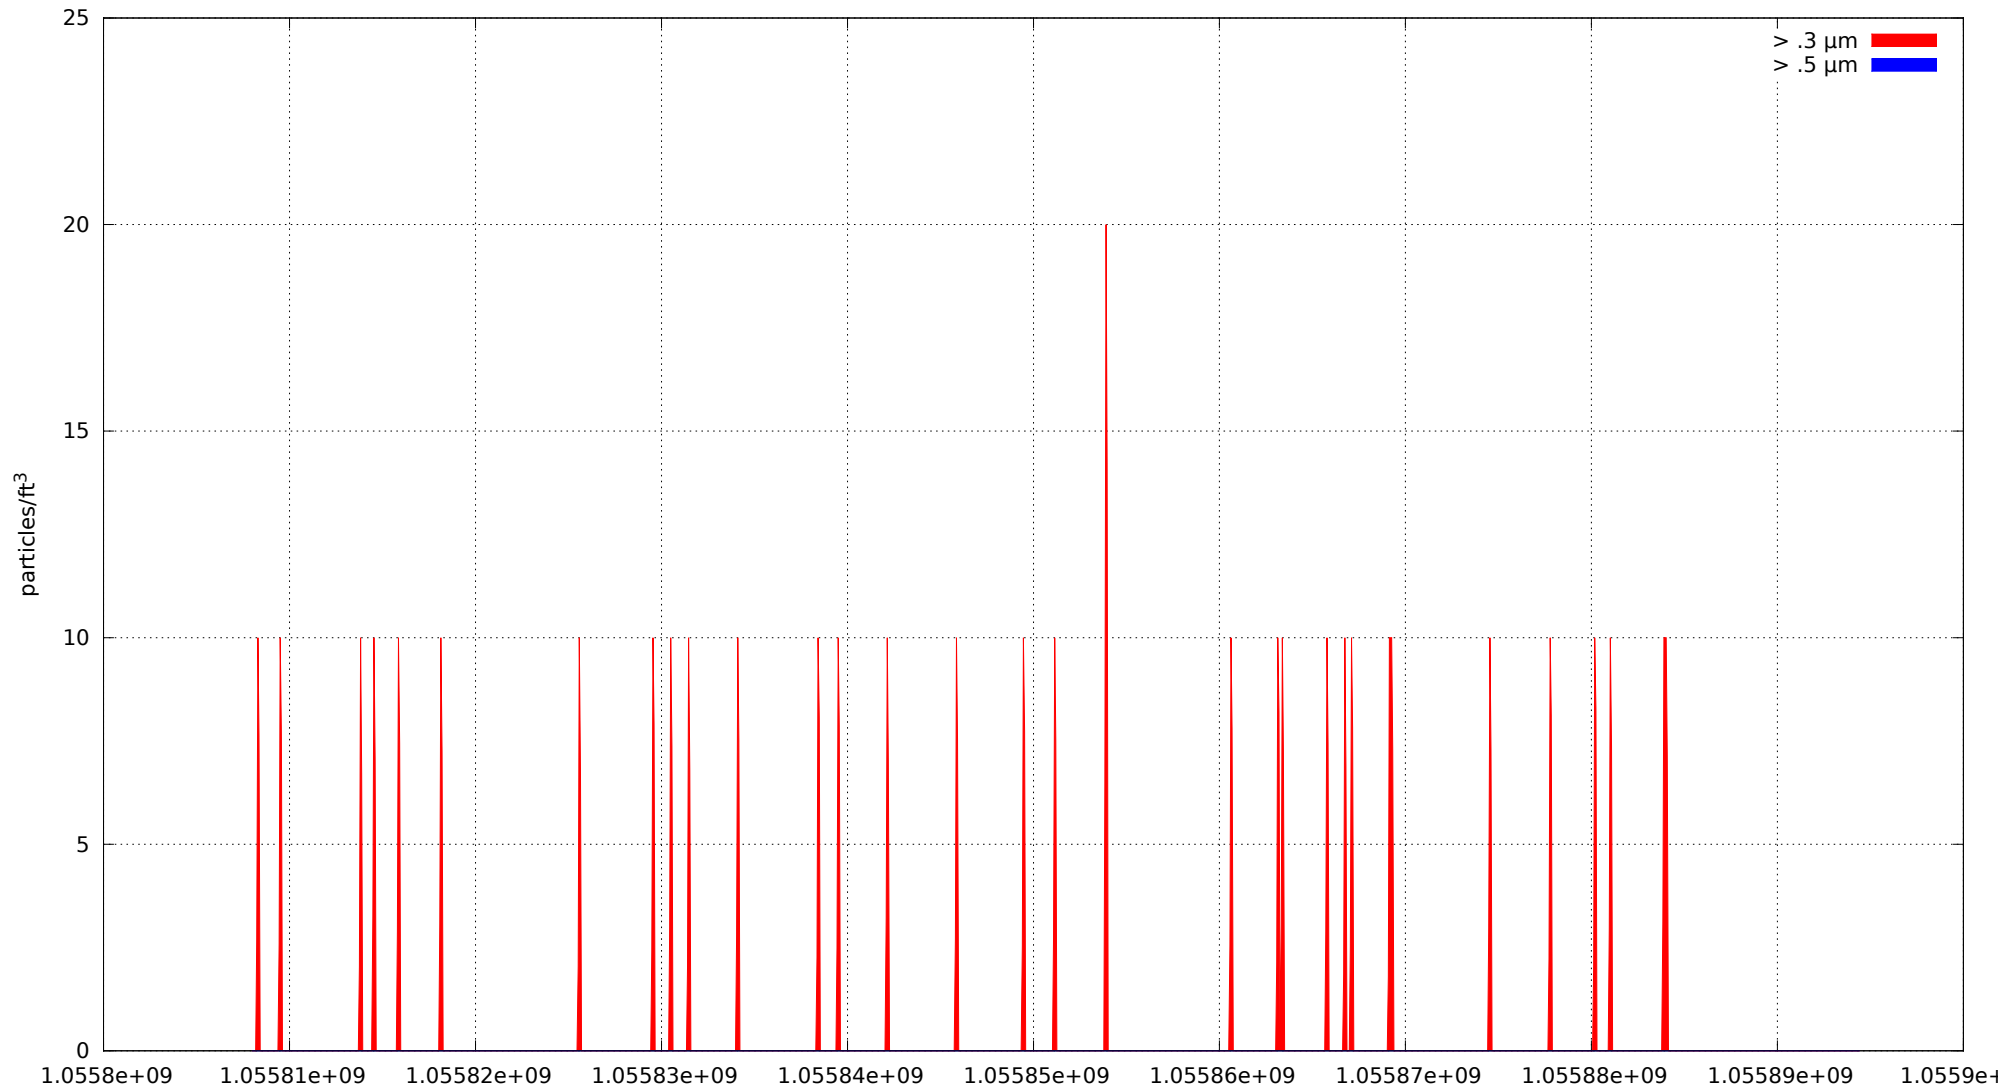

0: no alarms, 1: calibrate failure, 2: low battery, 3: cal. fail, low batt., 4: alarm/count alarm, 5: cal. fail and alarm, 6: low batt. and alarm, 7: cal. fail, low batt., and alarm, 8: manifold home error, 9: analog alarm