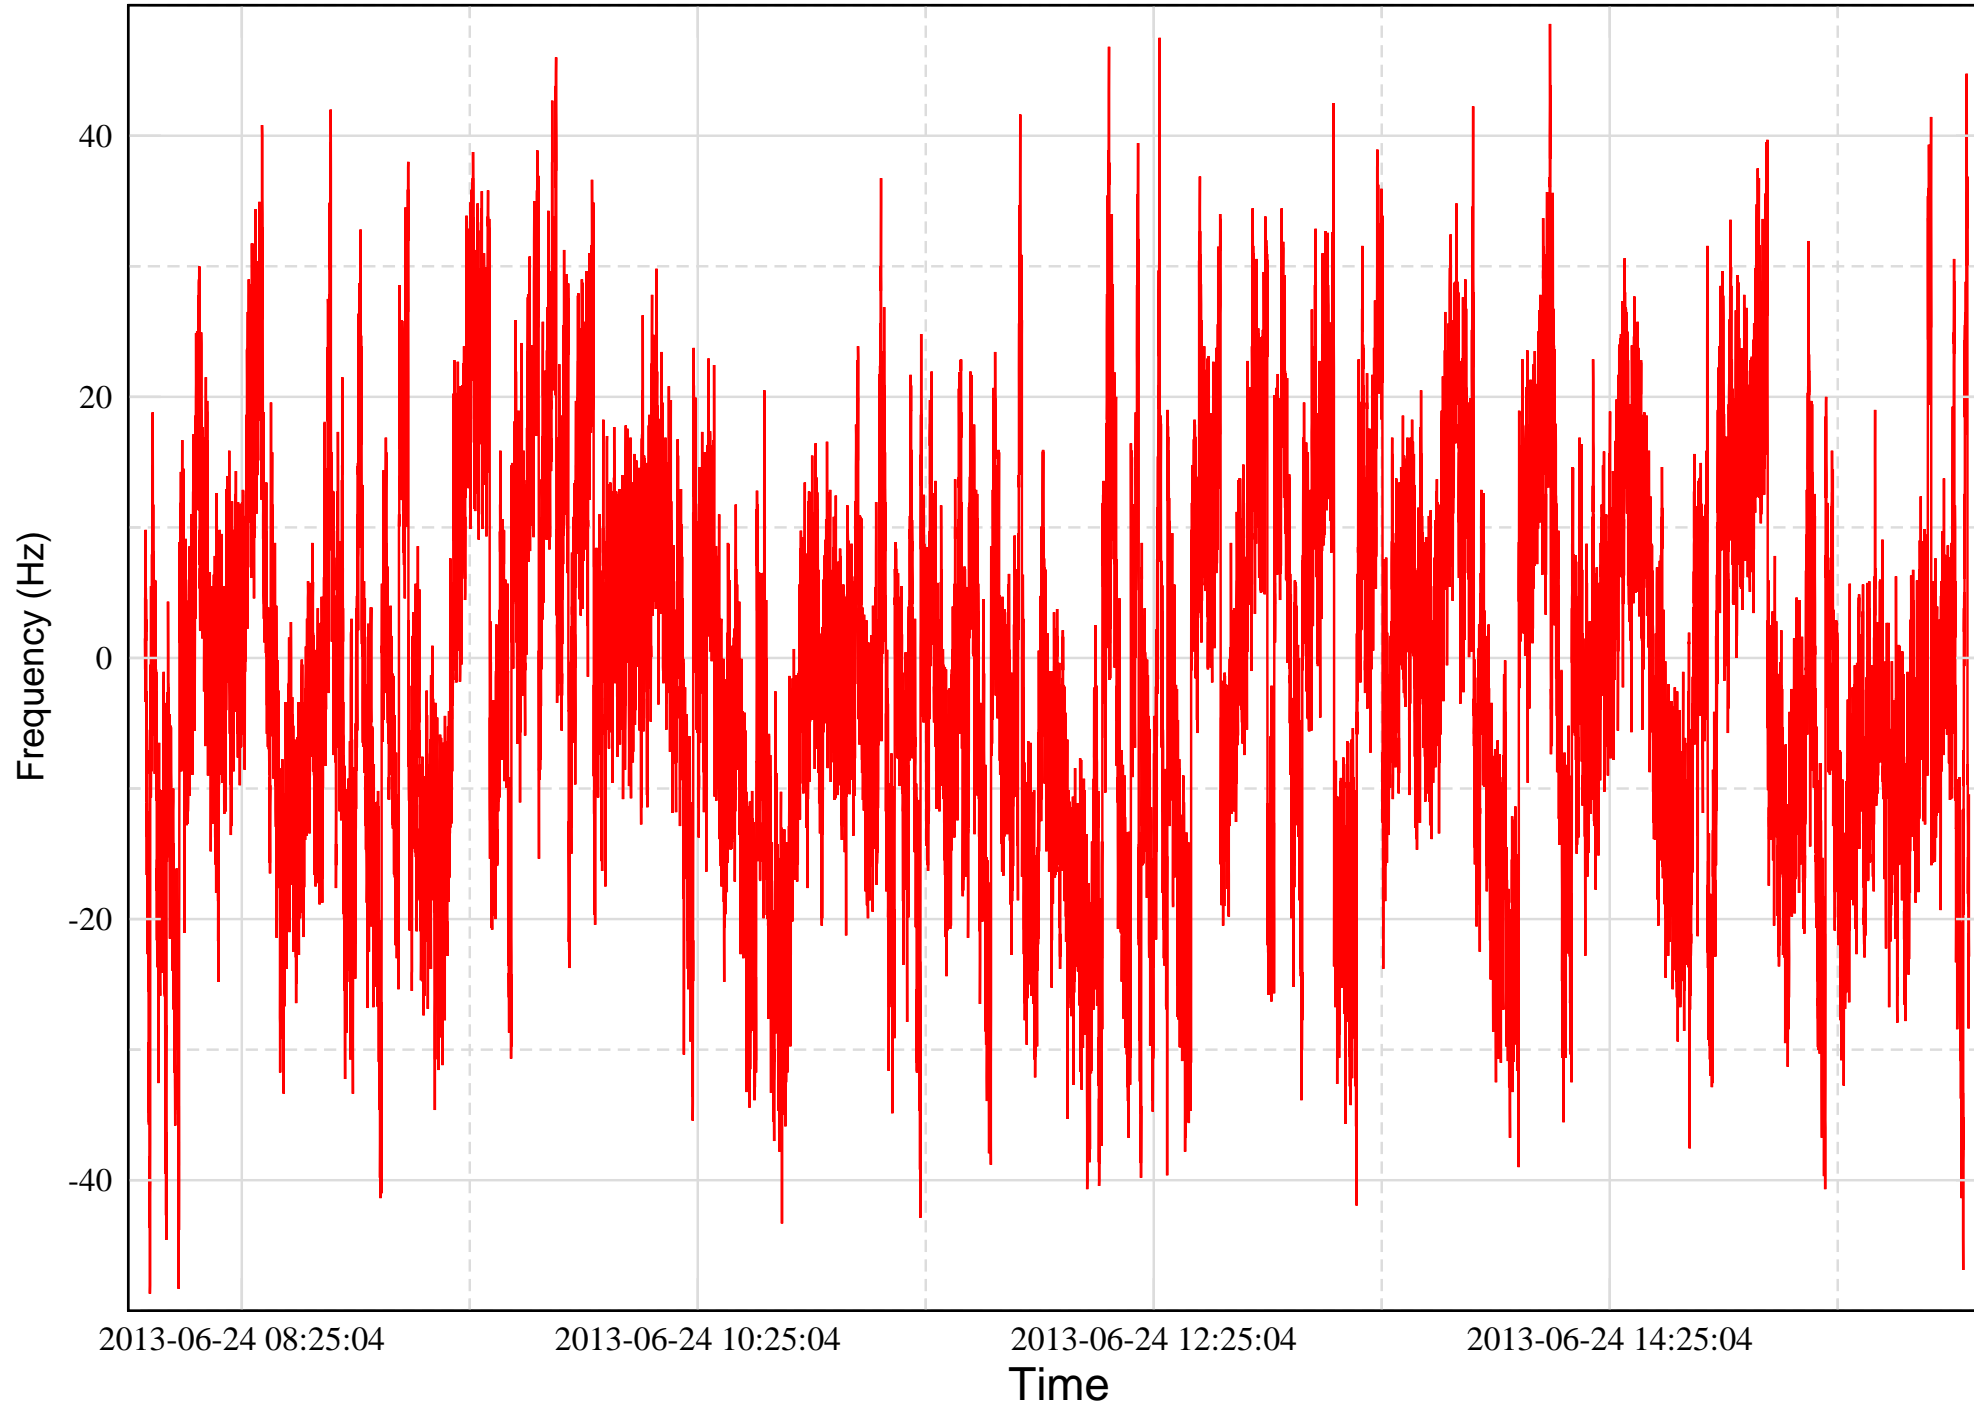

Trend from 13-06-24-07-59-38 to 13-06-24-15-59-37

H1:ALS-C_DIFF_VCO_CONTROLS_DIFFFREQUENCY

Frequency Error Histogram