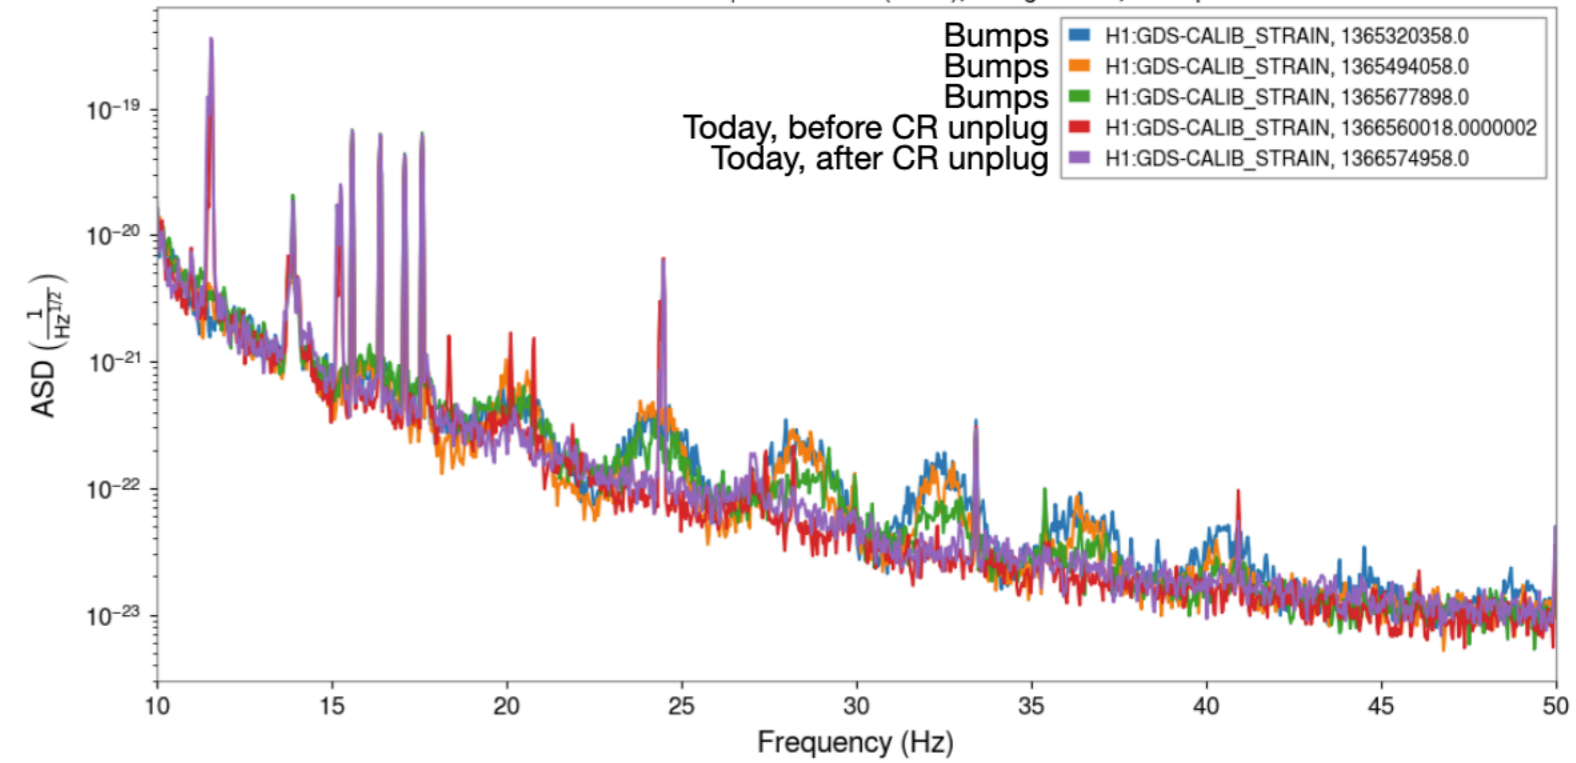

1.35Hz

4.05Hz

Spectrum: H1:PEM-CS_ACC_LVEAFLOOR_HAM6_Z_DQ,raw

2023-04-12 07:39:00.000 | 1365320358 (120.0), fftlength=30.0, overlap=0.8

Spectrum: H1:GDS-CALIB_STRAIN,rds

2023-04-12 07:39:00.000 | 1365320358 (120.0), fftlength=30.0, overlap=0.8

Spectrum: H1:PEM-CS_ADC_5_29_2K_OUT_DQ,raw

2023-04-12 07:39:00.000 | 1365320358 (120.0), fftlength=30.0, overlap=0.8