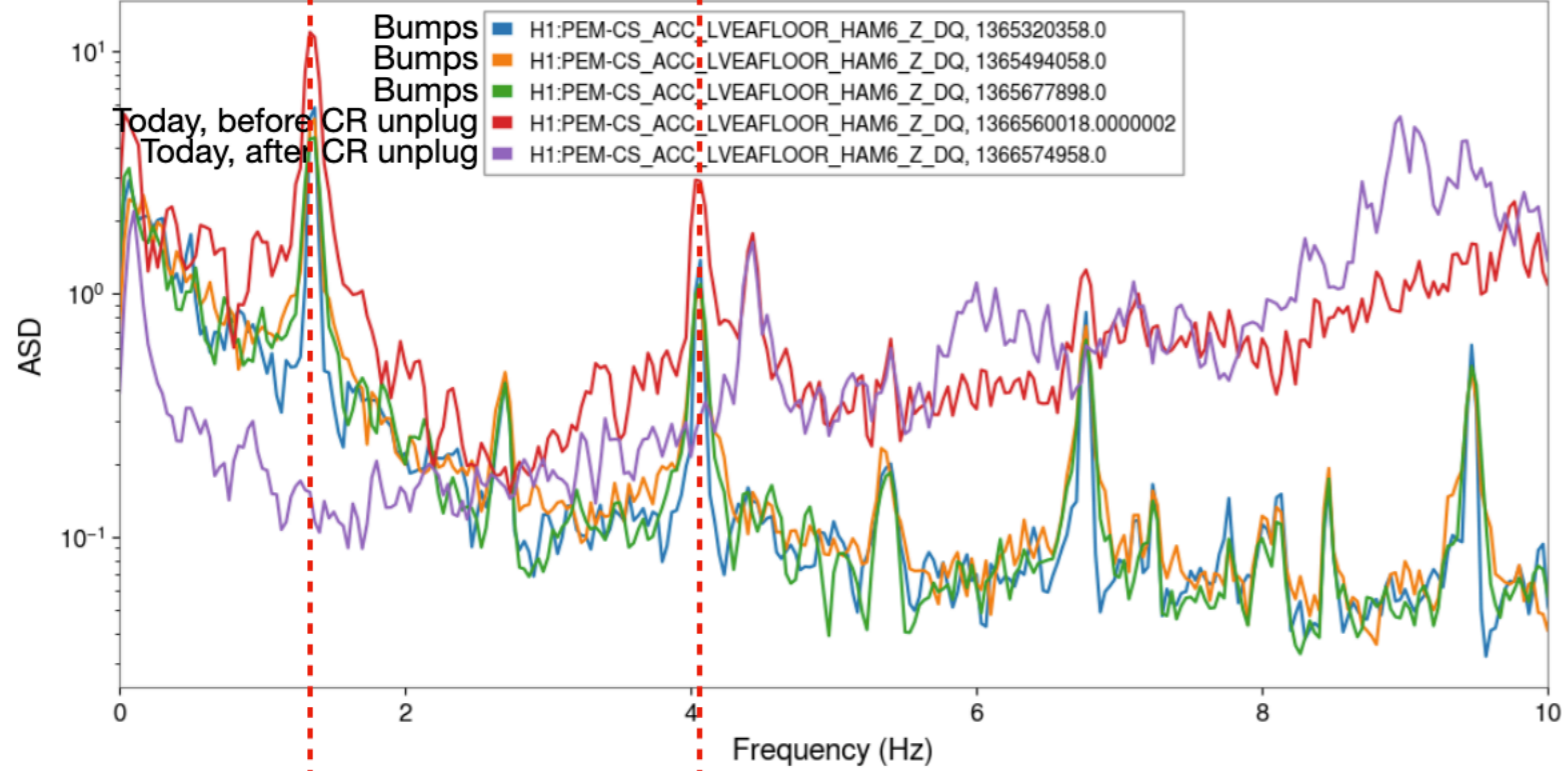

1.35Hz

4.05Hz

Spectrum: H1:PEM-CS_ACC_LVEAFLOOR_HAM6_Z_DQ,raw

2023-04-12 07:39:00.000 | 1365320358 (120.0), fftlength=30.0, overlap=0.8

Spectrum: H1:GDS-CALIB_STRAIN,rds

2023-04-12 07:39:00.000 | 1365320358 (120.0), fftlength=30.0, overlap=0.8

Spectrum: H1:PEM-CS_ADC_5_29_2K_OUT_DQ,raw

2023-04-12 07:39:00.000 | 1365320358 (120.0), fftlength=30.0, overlap=0.8