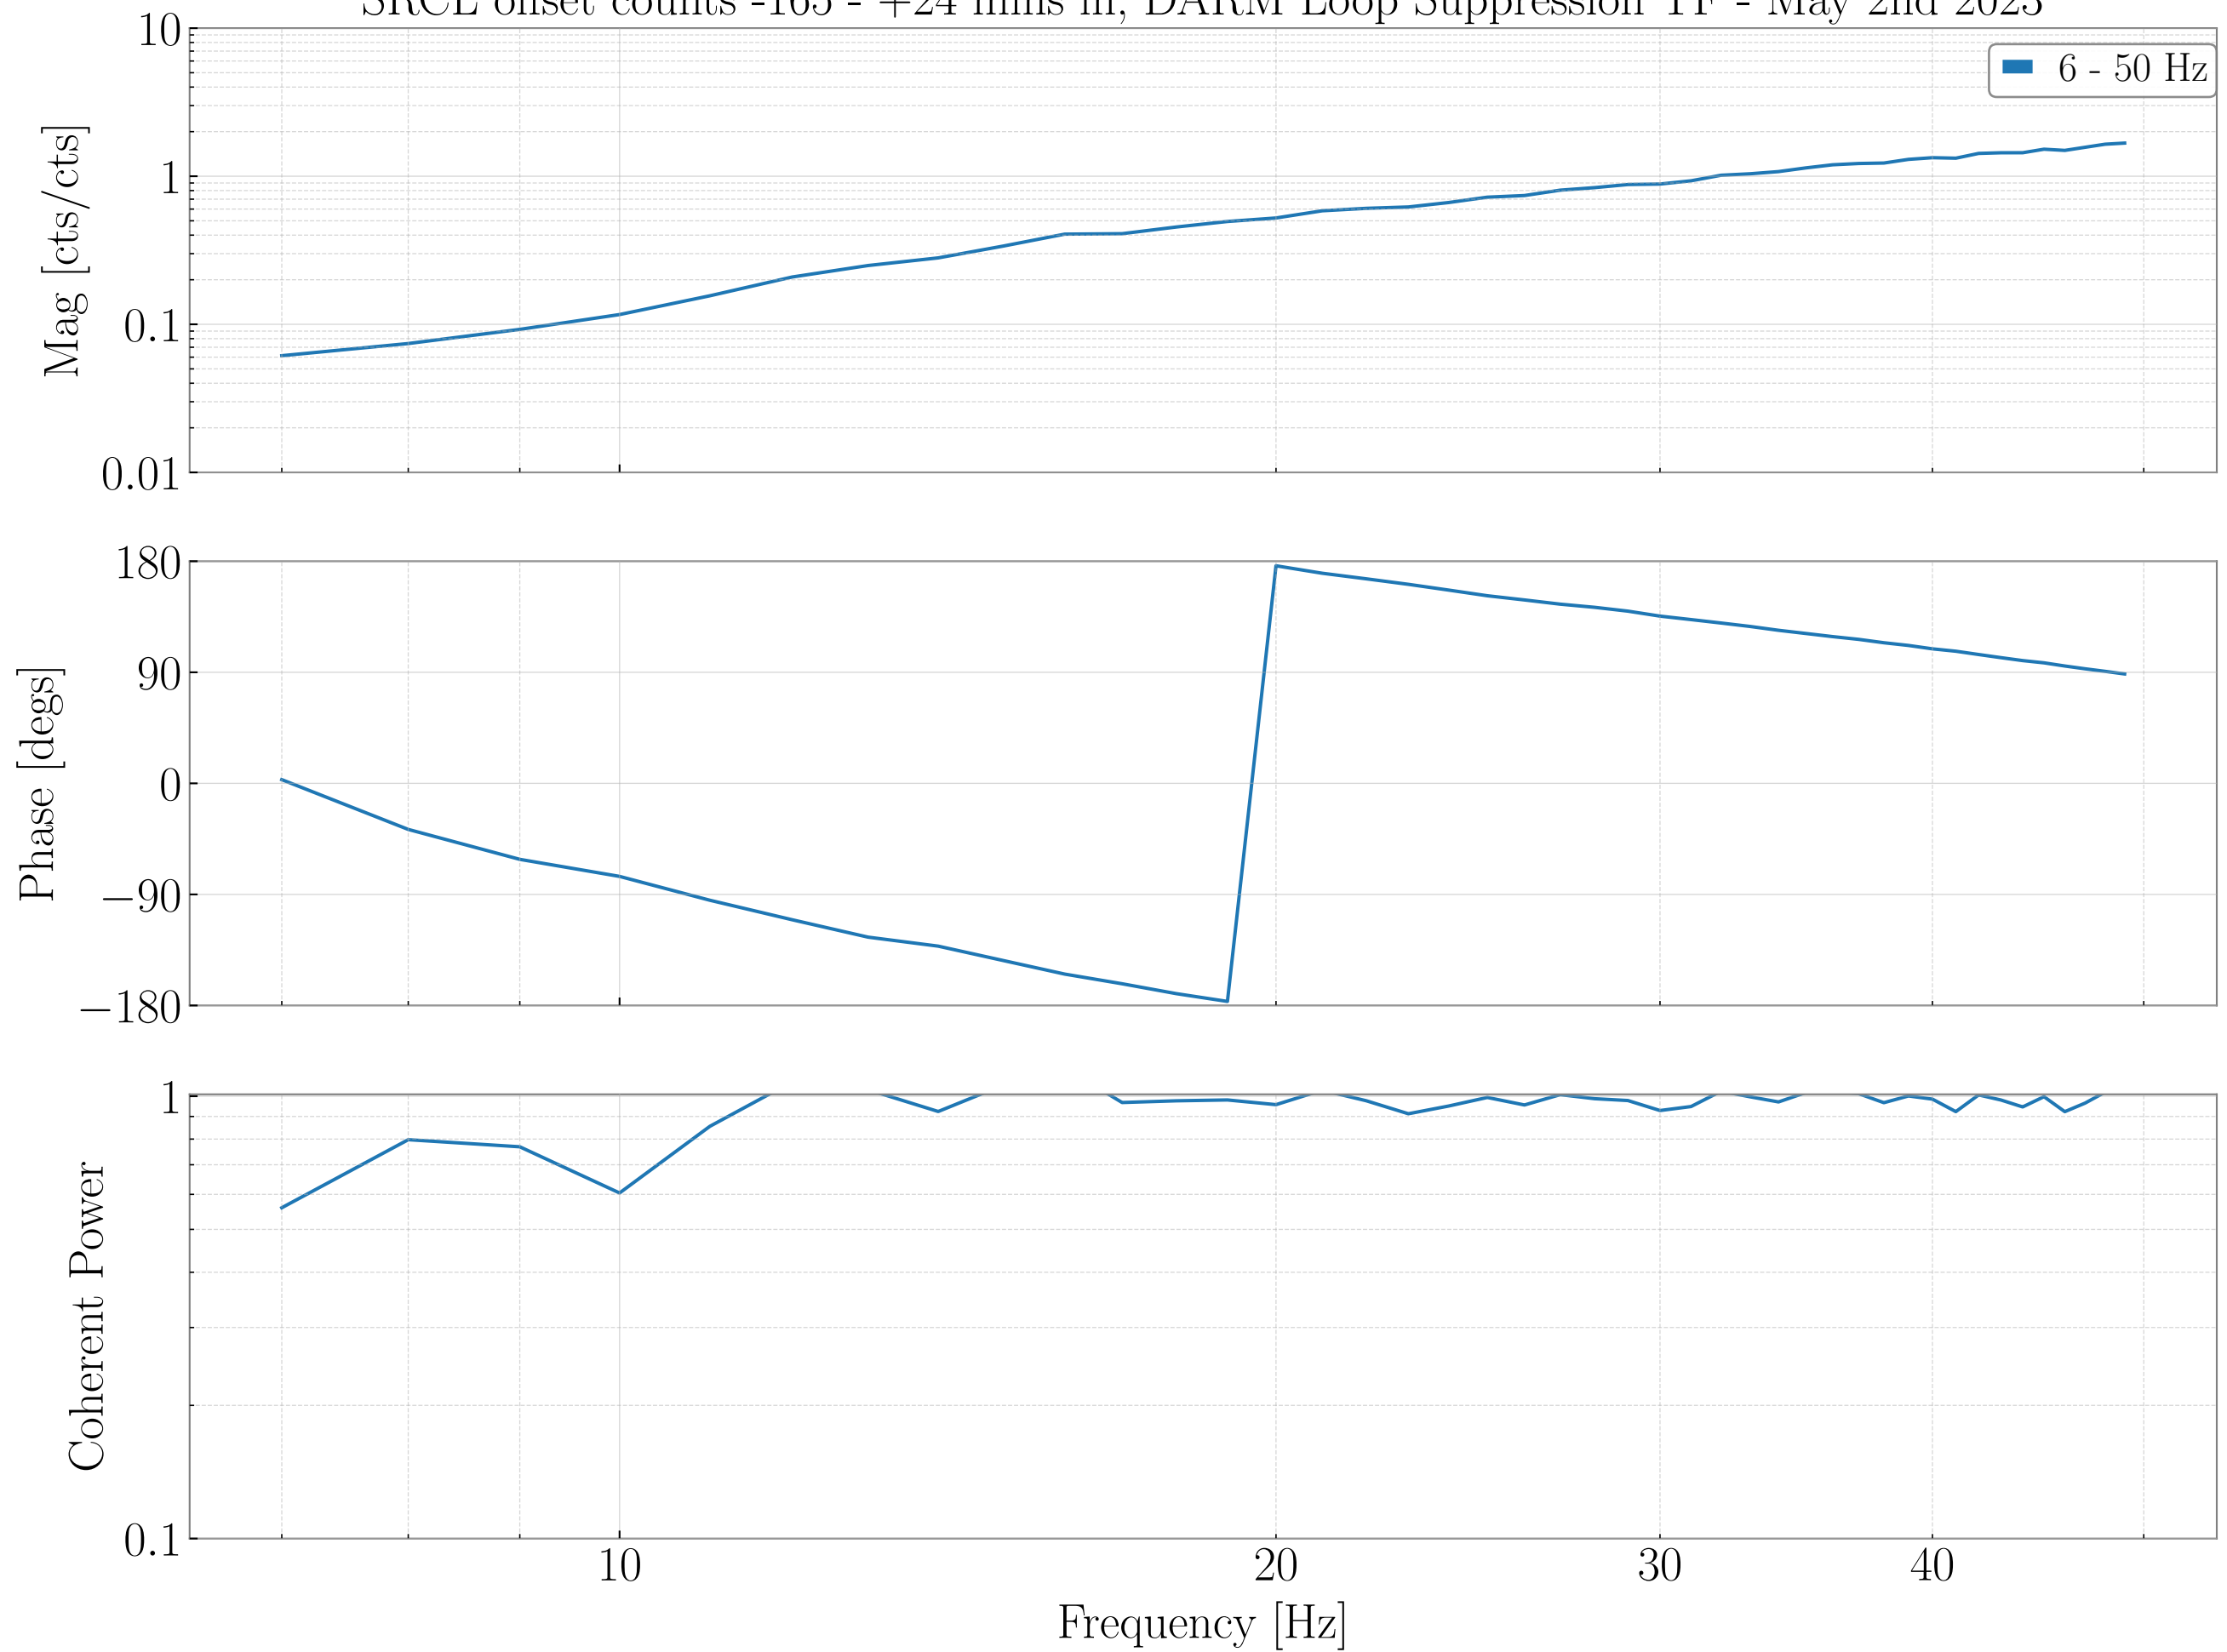

SRCL offset counts -165 - +24 mins in, DARM OLG TF - May 2nd 2023

SRCL offset counts -165 - +24 mins in, DARM Loop Suppression TF - May 2nd 2023

SRCL offset counts -165 - +24 mins in, Raw PCAL to OMC SUM TF - May 2nd 2023

DARM Sensing TF - May 2nd 2023