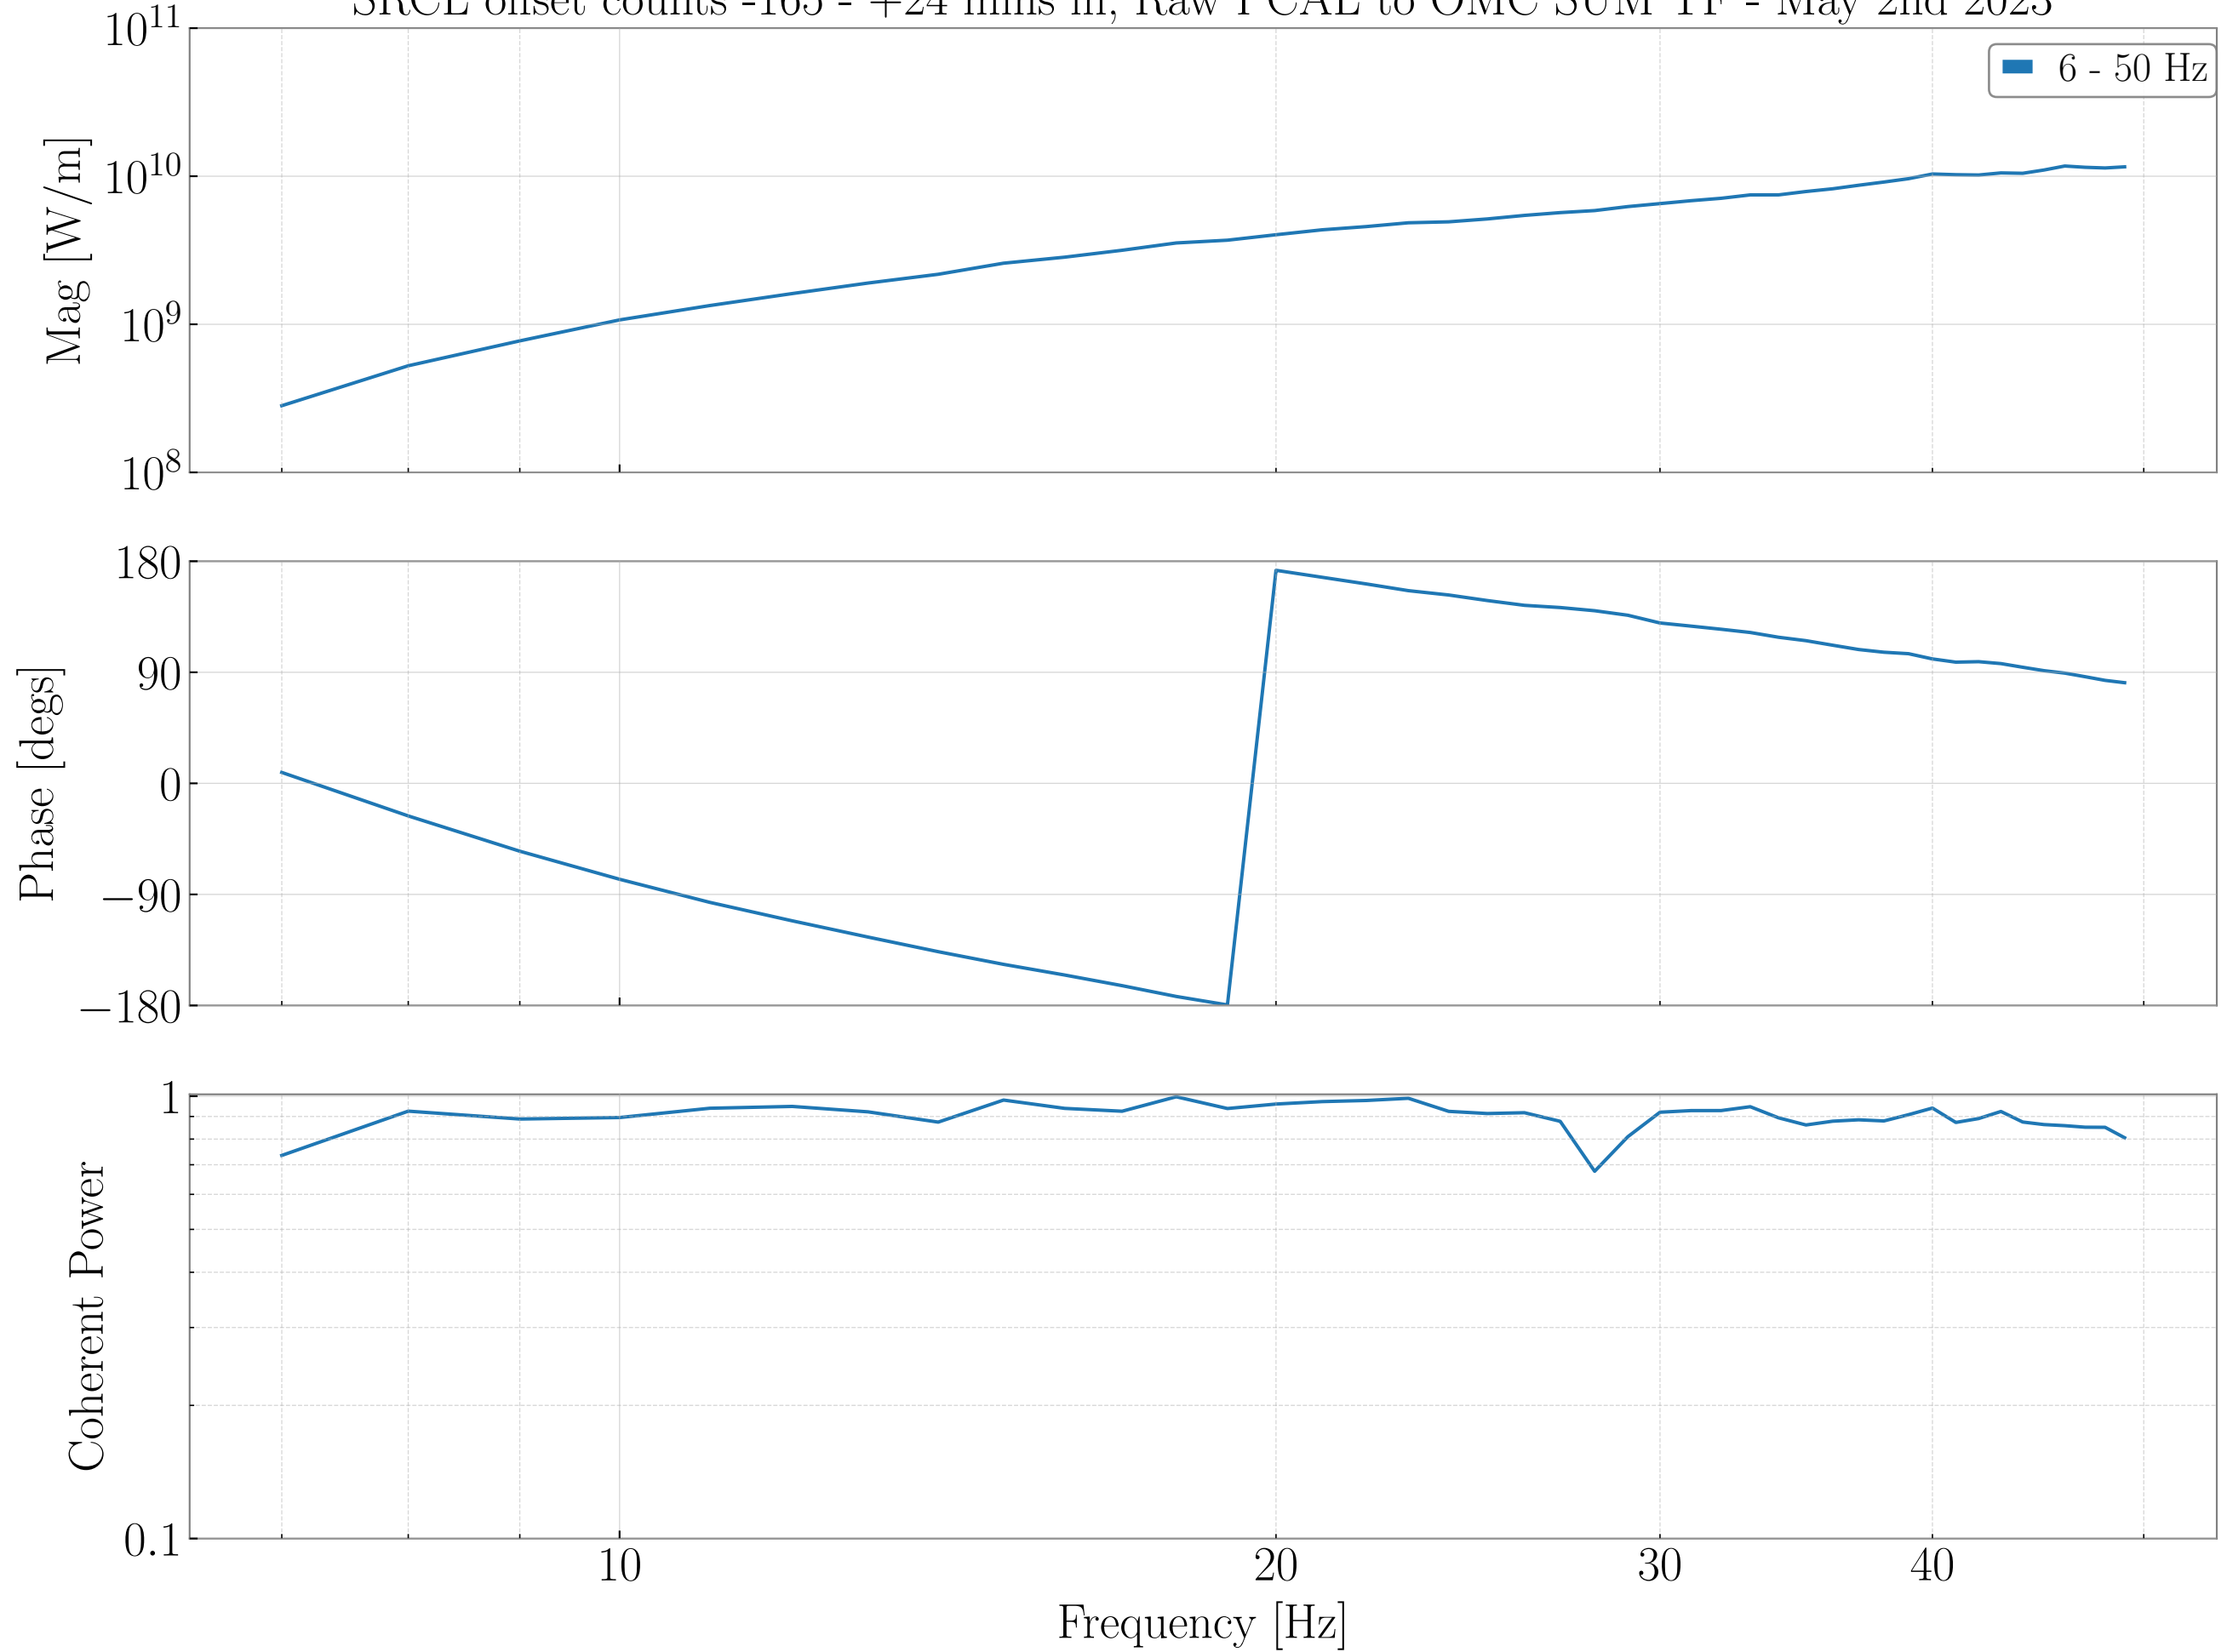

SRCL offset counts -165 - +24 mins in, DARM OLG TF - May 2nd 2023

SRCL offset counts -165 - +24 mins in, DARM Loop Suppression TF - May 2nd 2023

SRCL offset counts -165 - +24 mins in, Raw PCAL to OMC SUM TF - May 2nd 2023

DARM Sensing TF - May 2nd 2023