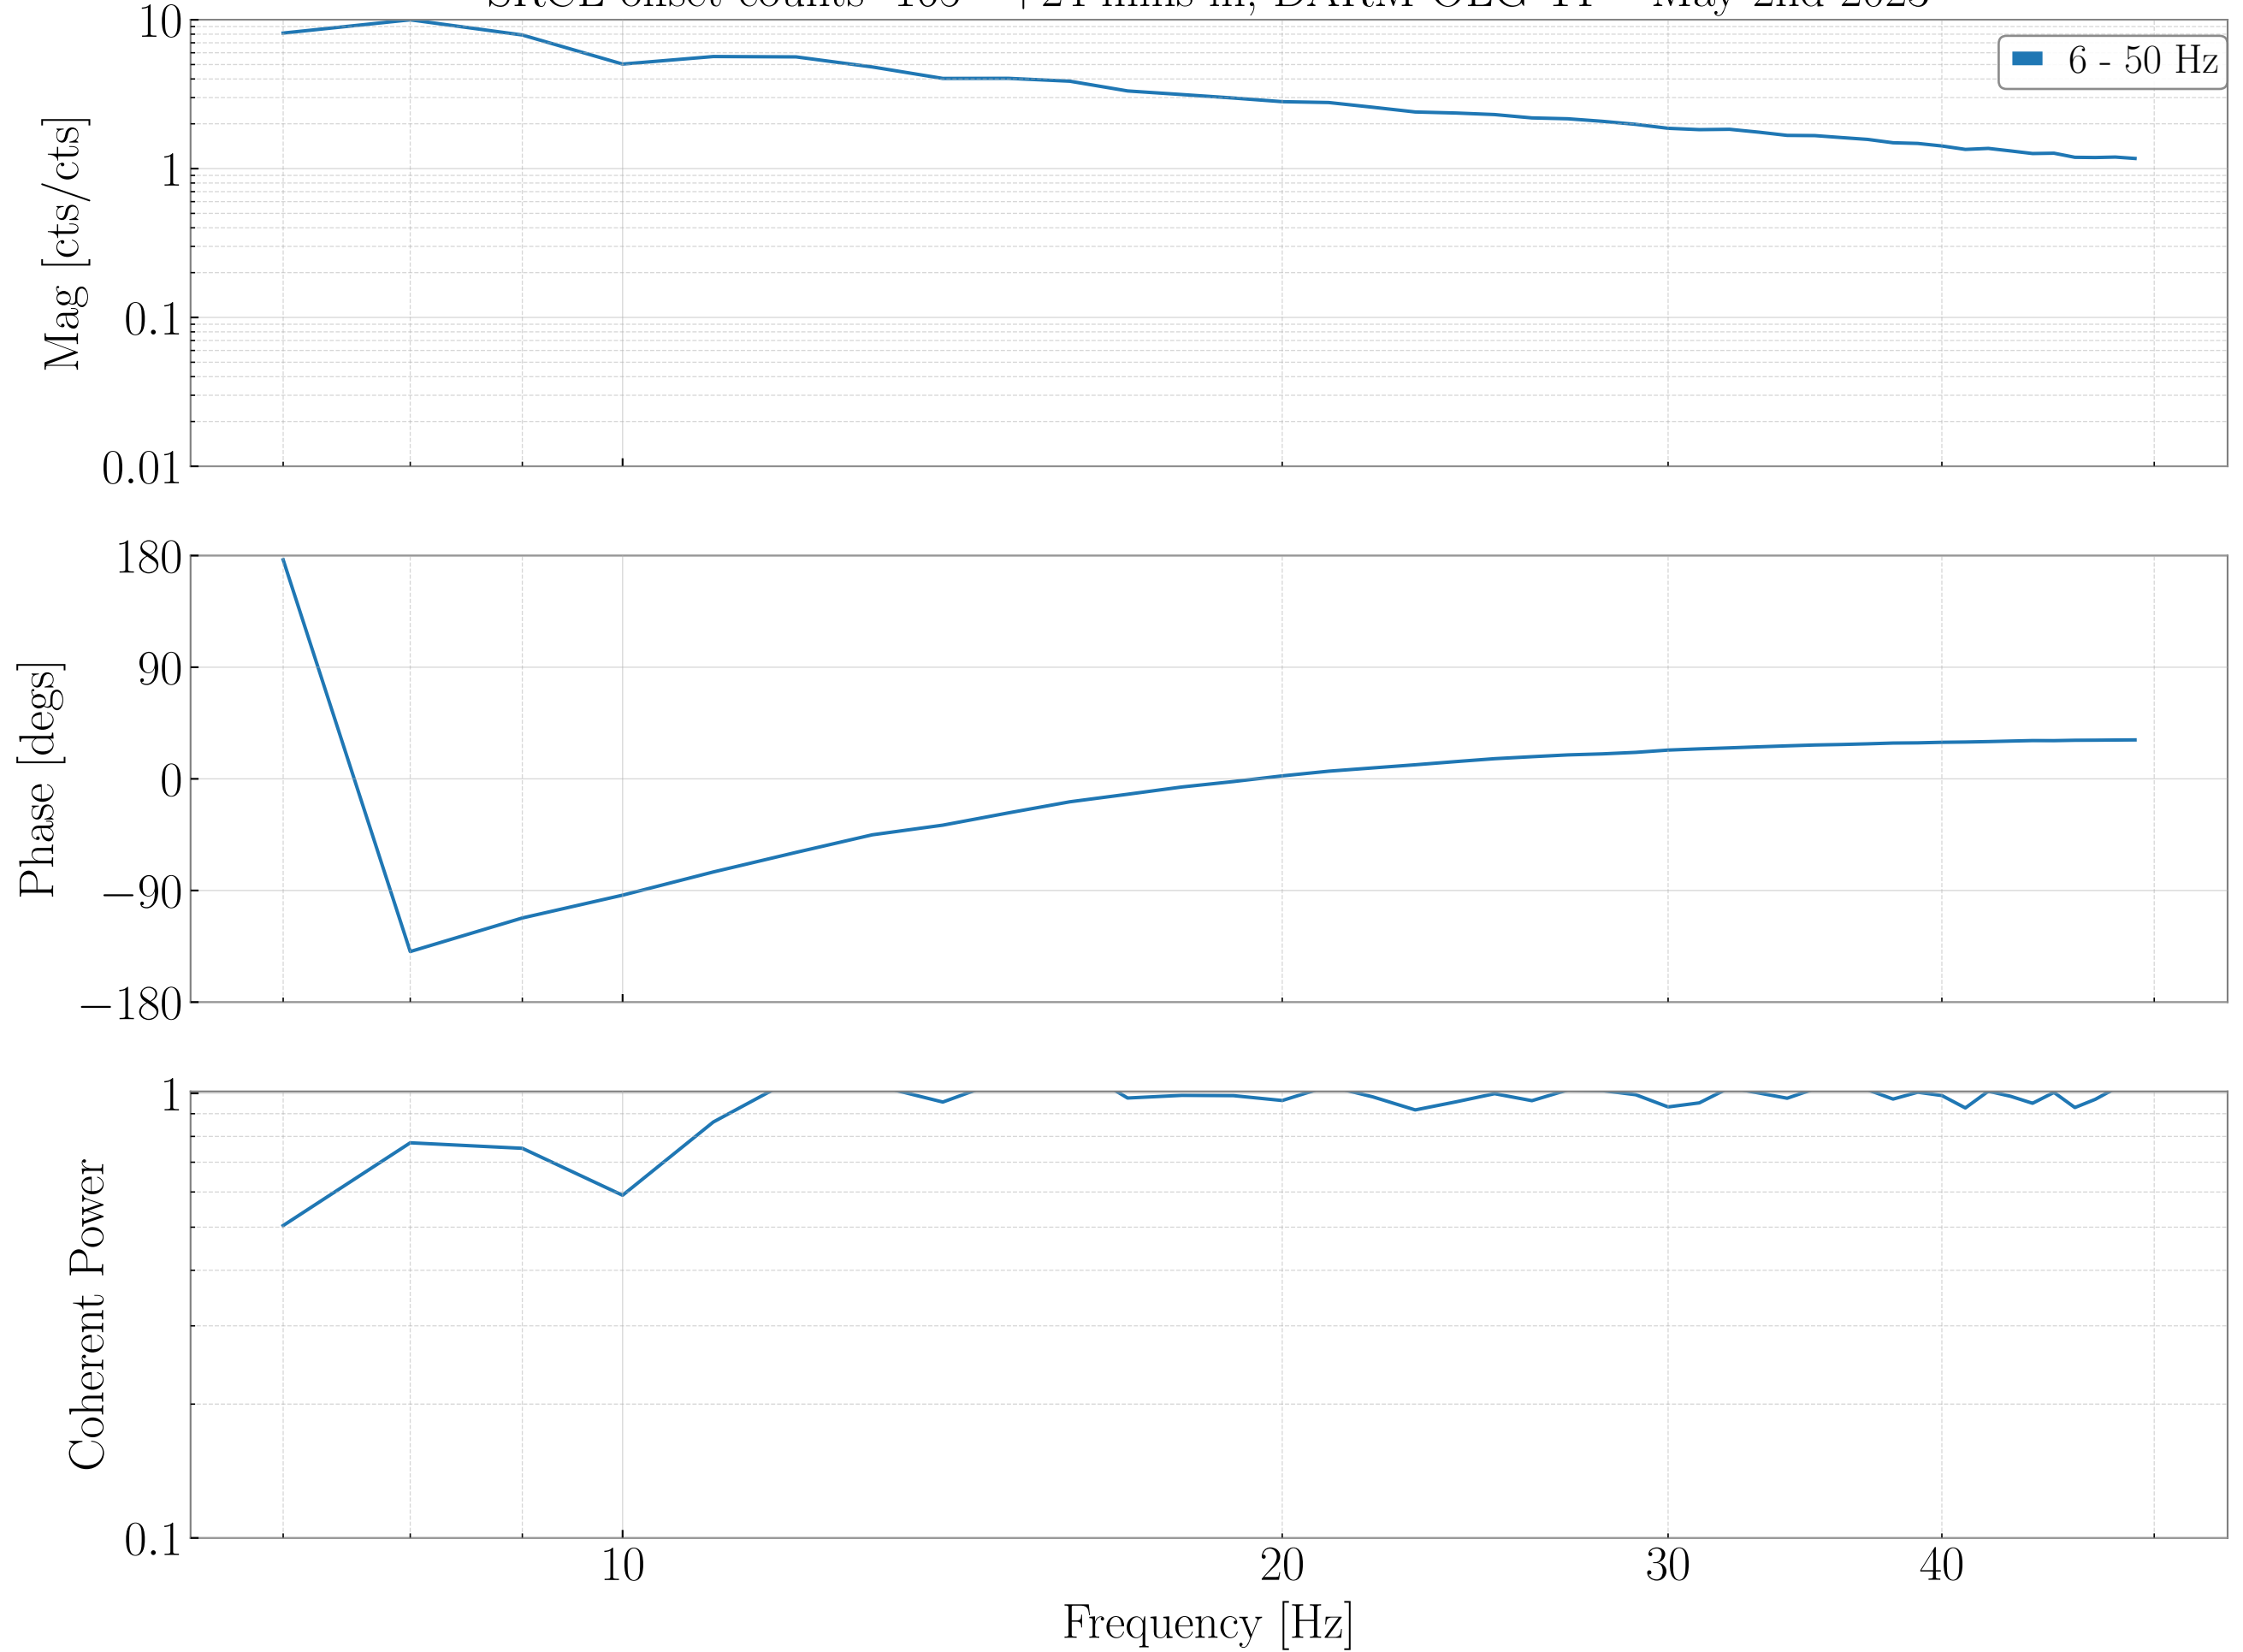

SRCL offset counts -165 - +24 mins in, DARM OLG TF - May 2nd 2023

SRCL offset counts -165 - +24 mins in, DARM Loop Suppression TF - May 2nd 2023

SRCL offset counts -165 - +24 mins in, Raw PCAL to OMC SUM TF - May 2nd 2023

DARM Sensing TF - May 2nd 2023