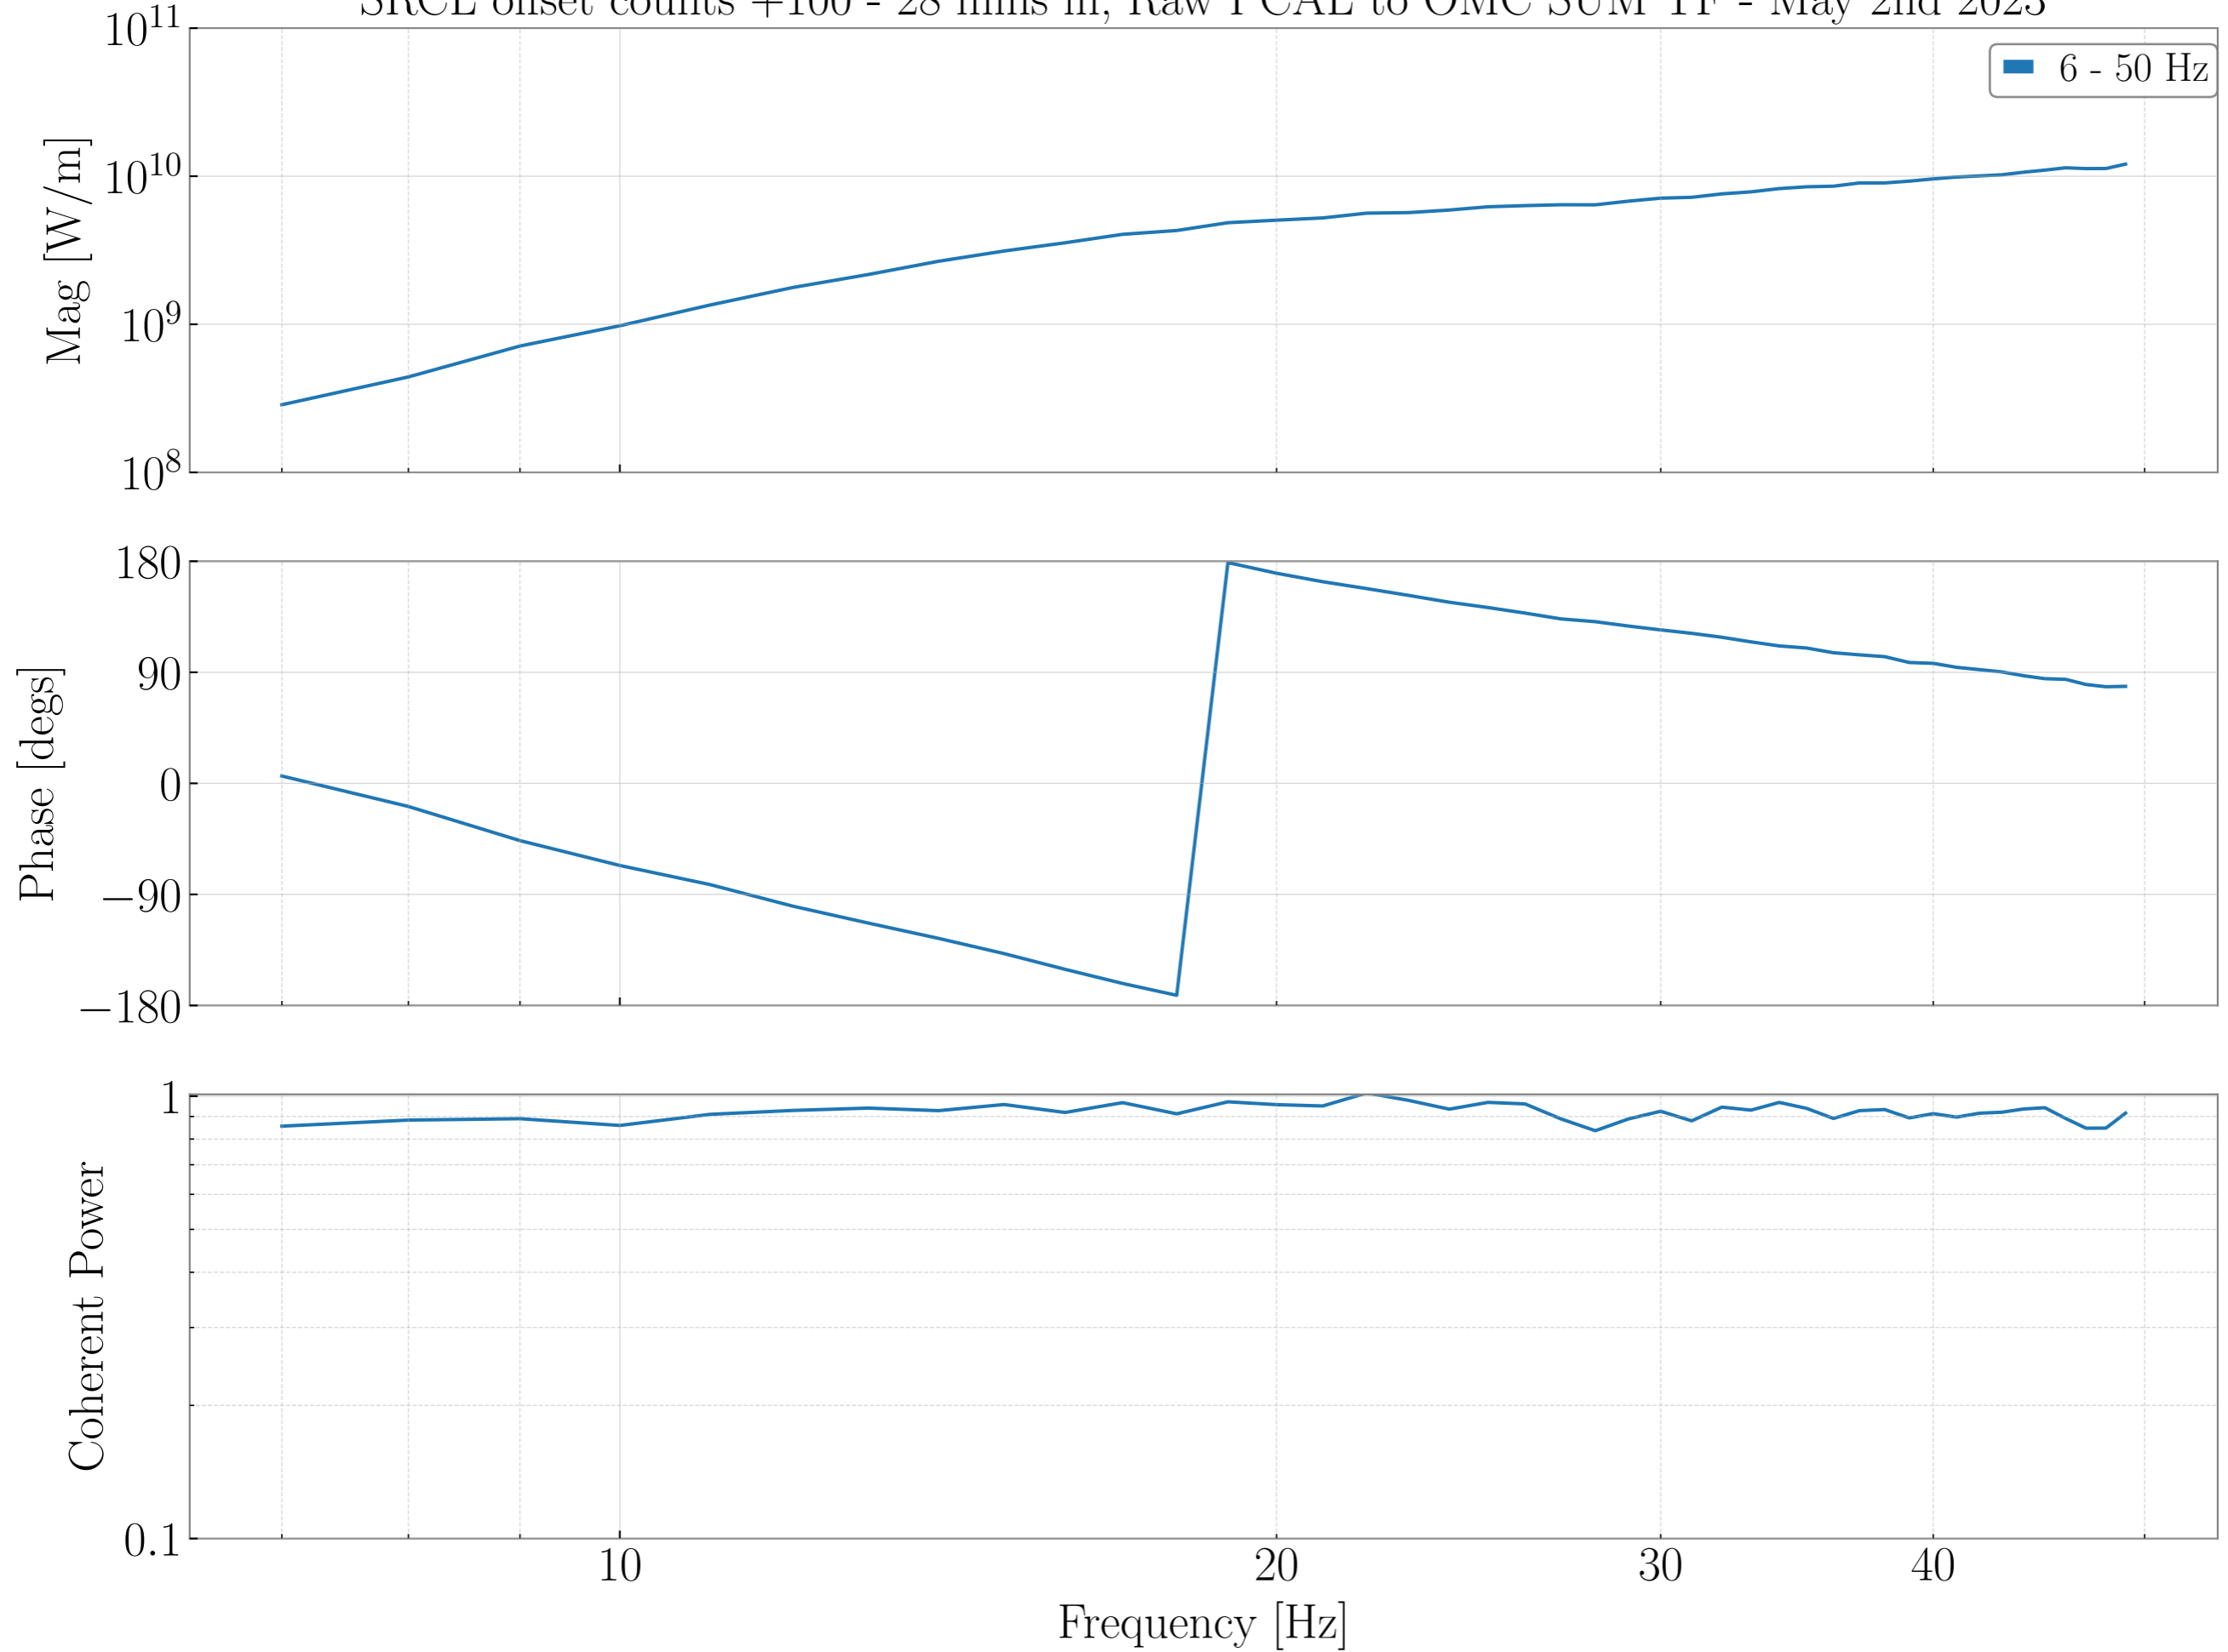

SRCL offset counts +100 - 28 mins in, DARM OLG TF - May 2nd 2023

SRCL offset counts +100 - 28 mins in, DARM Loop Suppression TF - May 2nd 2023

SRCL offset counts +100 - 28 mins in, Raw PCAL to OMC SUM TF - May 2nd 2023

DARM Sensing TF - May 2nd 2023