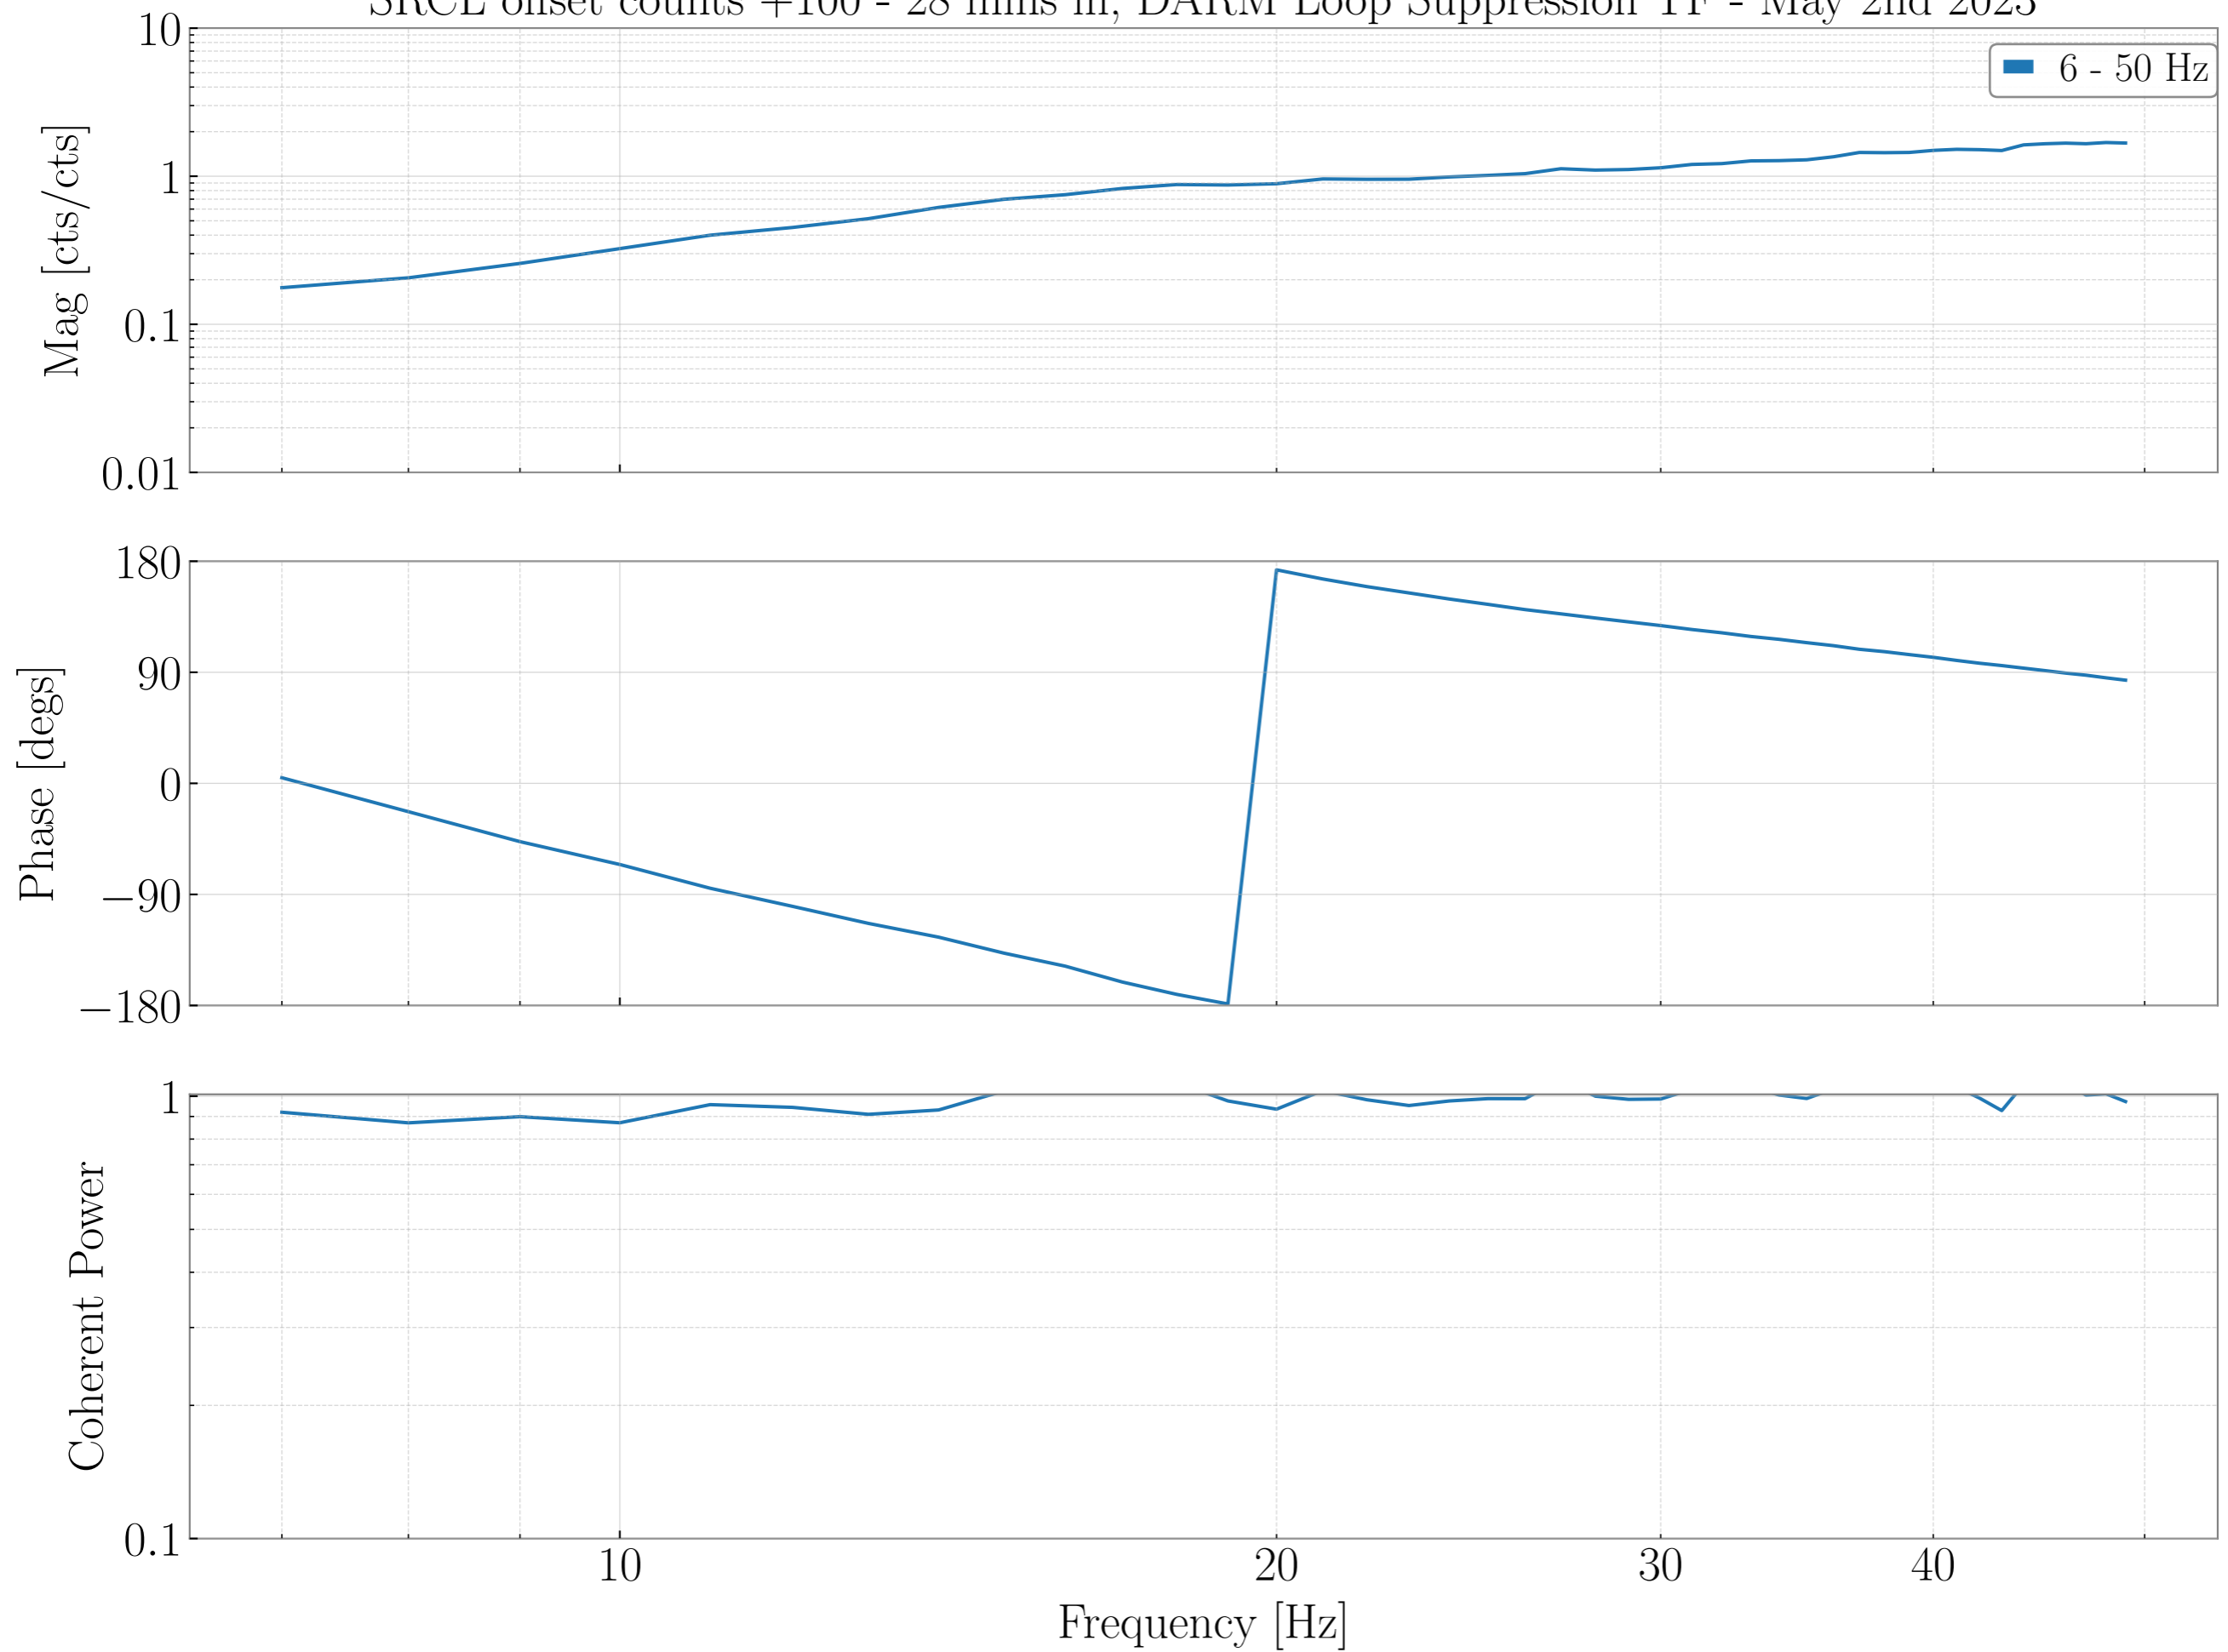

SRCL offset counts +100 - 28 mins in, DARM OLG TF - May 2nd 2023

SRCL offset counts +100 - 28 mins in, DARM Loop Suppression TF - May 2nd 2023

SRCL offset counts +100 - 28 mins in, Raw PCAL to OMC SUM TF - May 2nd 2023

DARM Sensing TF - May 2nd 2023