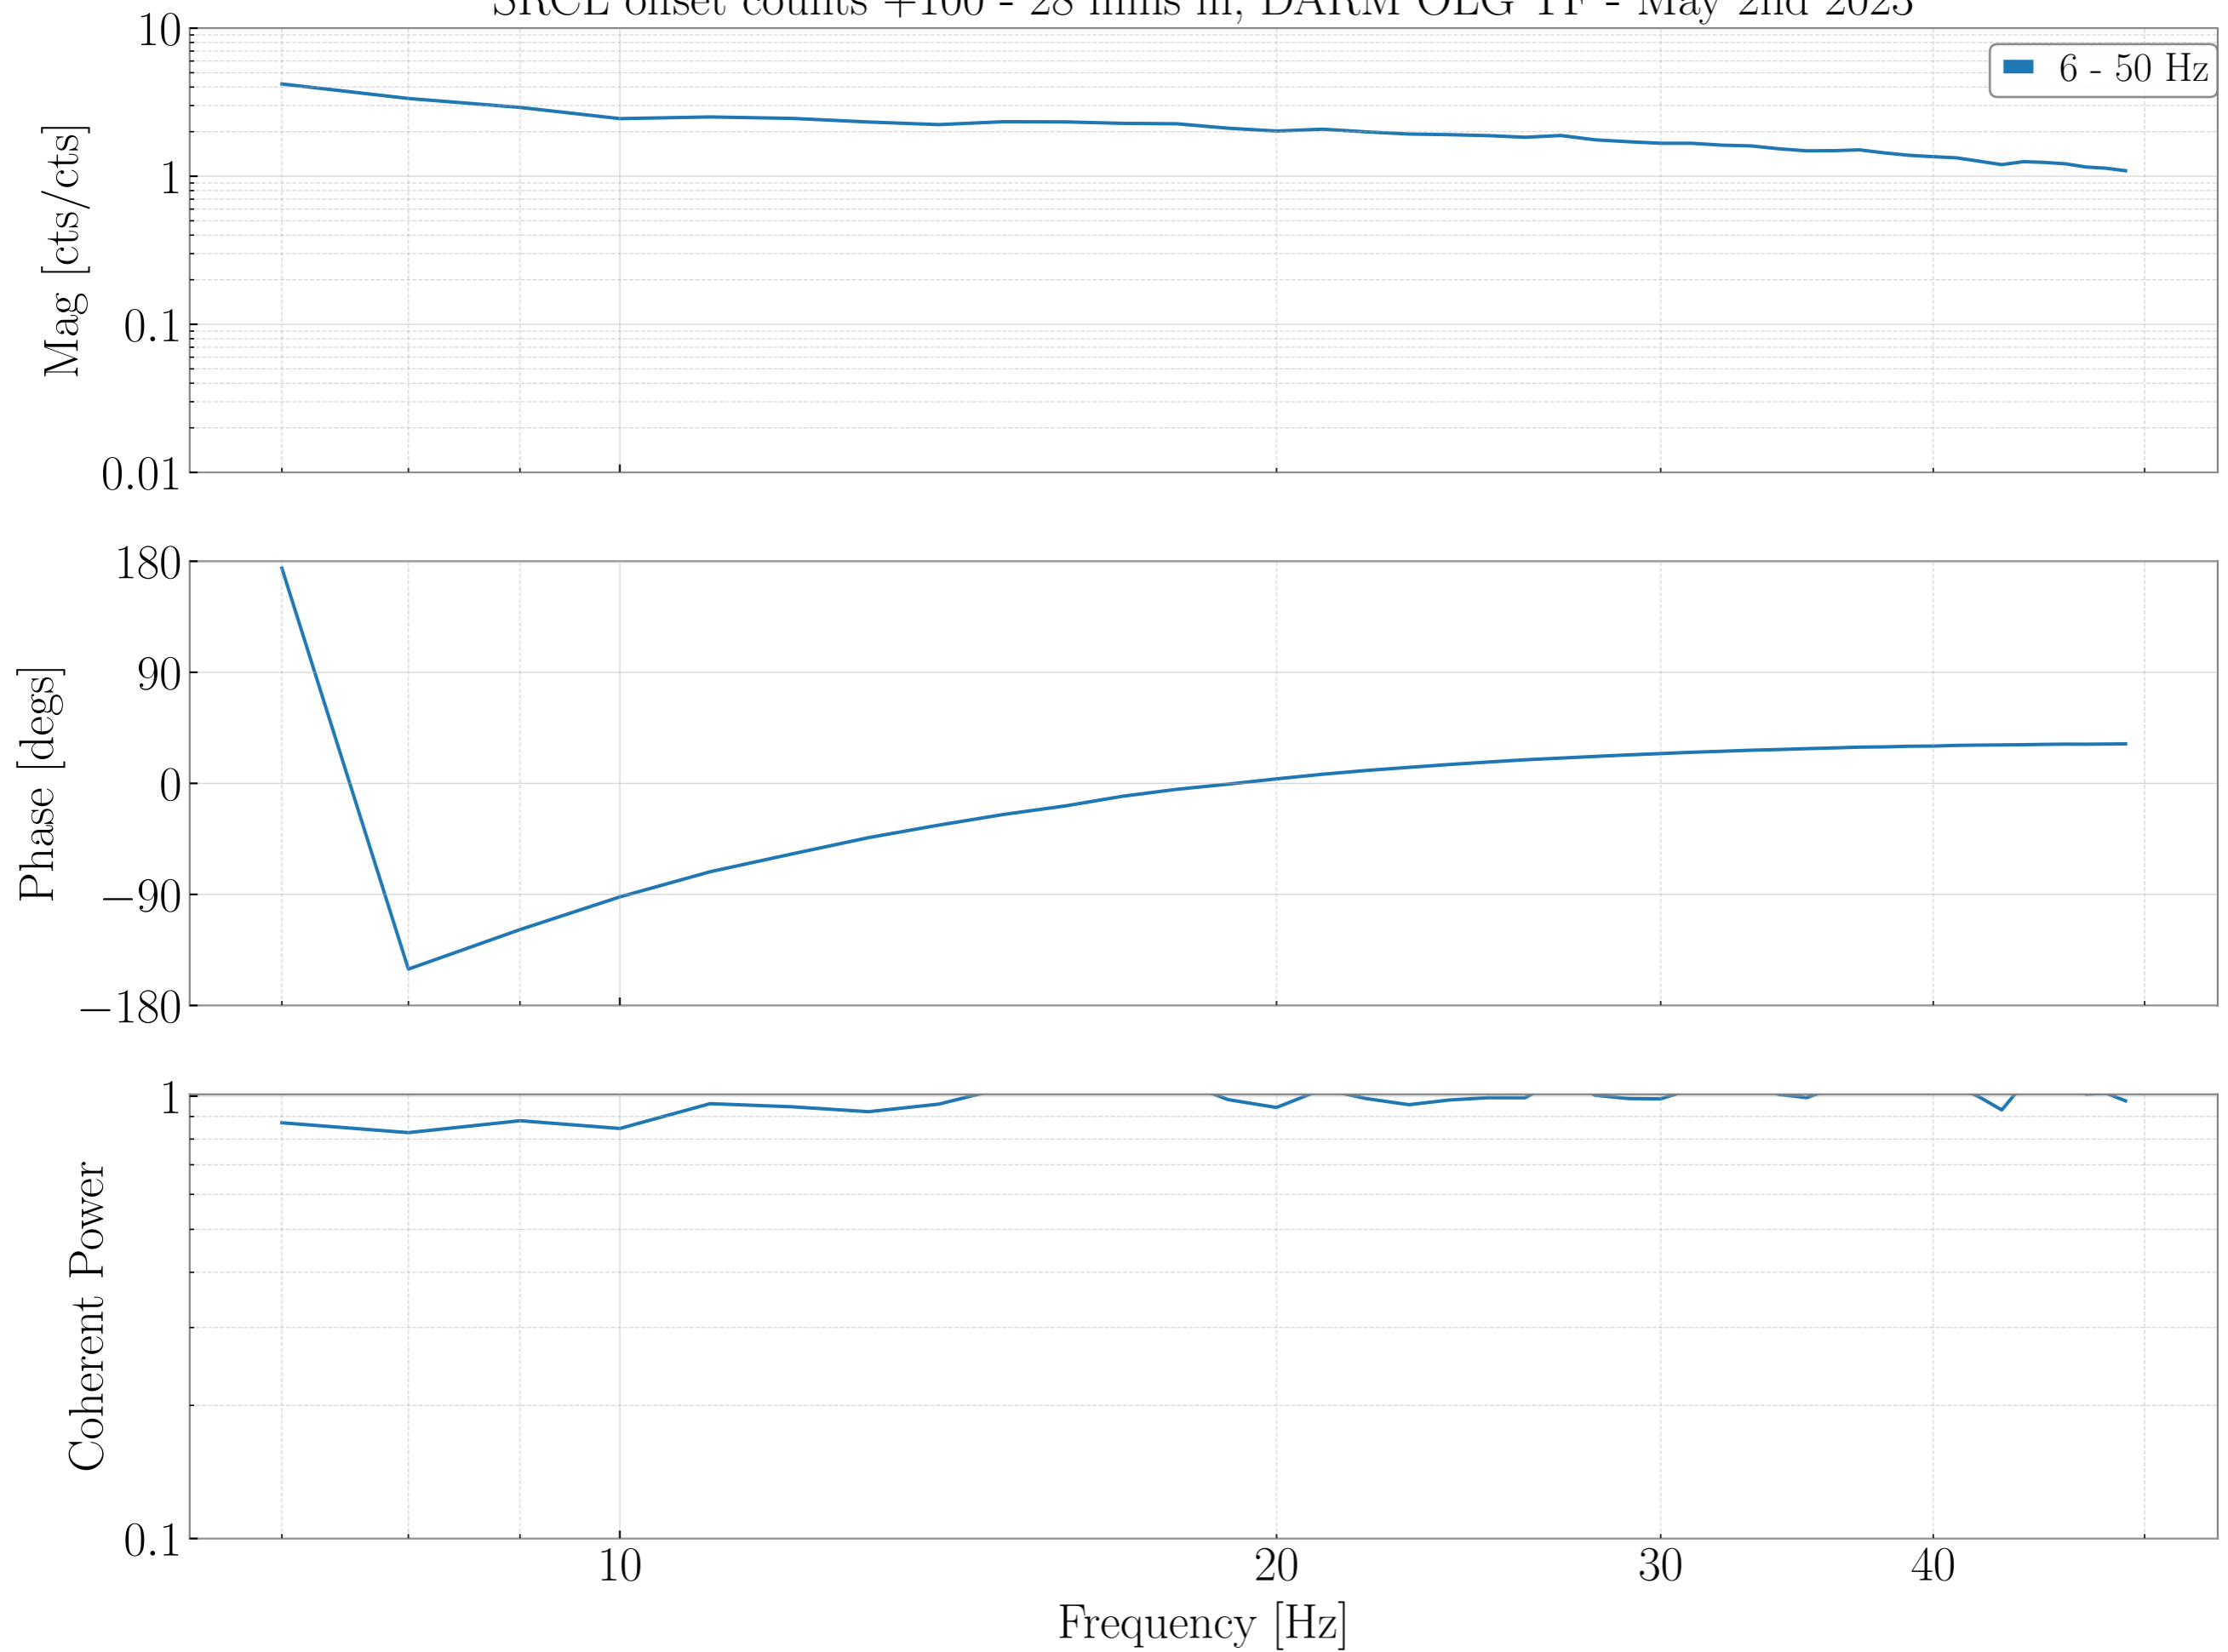

SRCL offset counts +100 - 28 mins in, DARM OLG TF - May 2nd 2023

SRCL offset counts +100 - 28 mins in, DARM Loop Suppression TF - May 2nd 2023

SRCL offset counts +100 - 28 mins in, Raw PCAL to OMC SUM TF - May 2nd 2023

DARM Sensing TF - May 2nd 2023