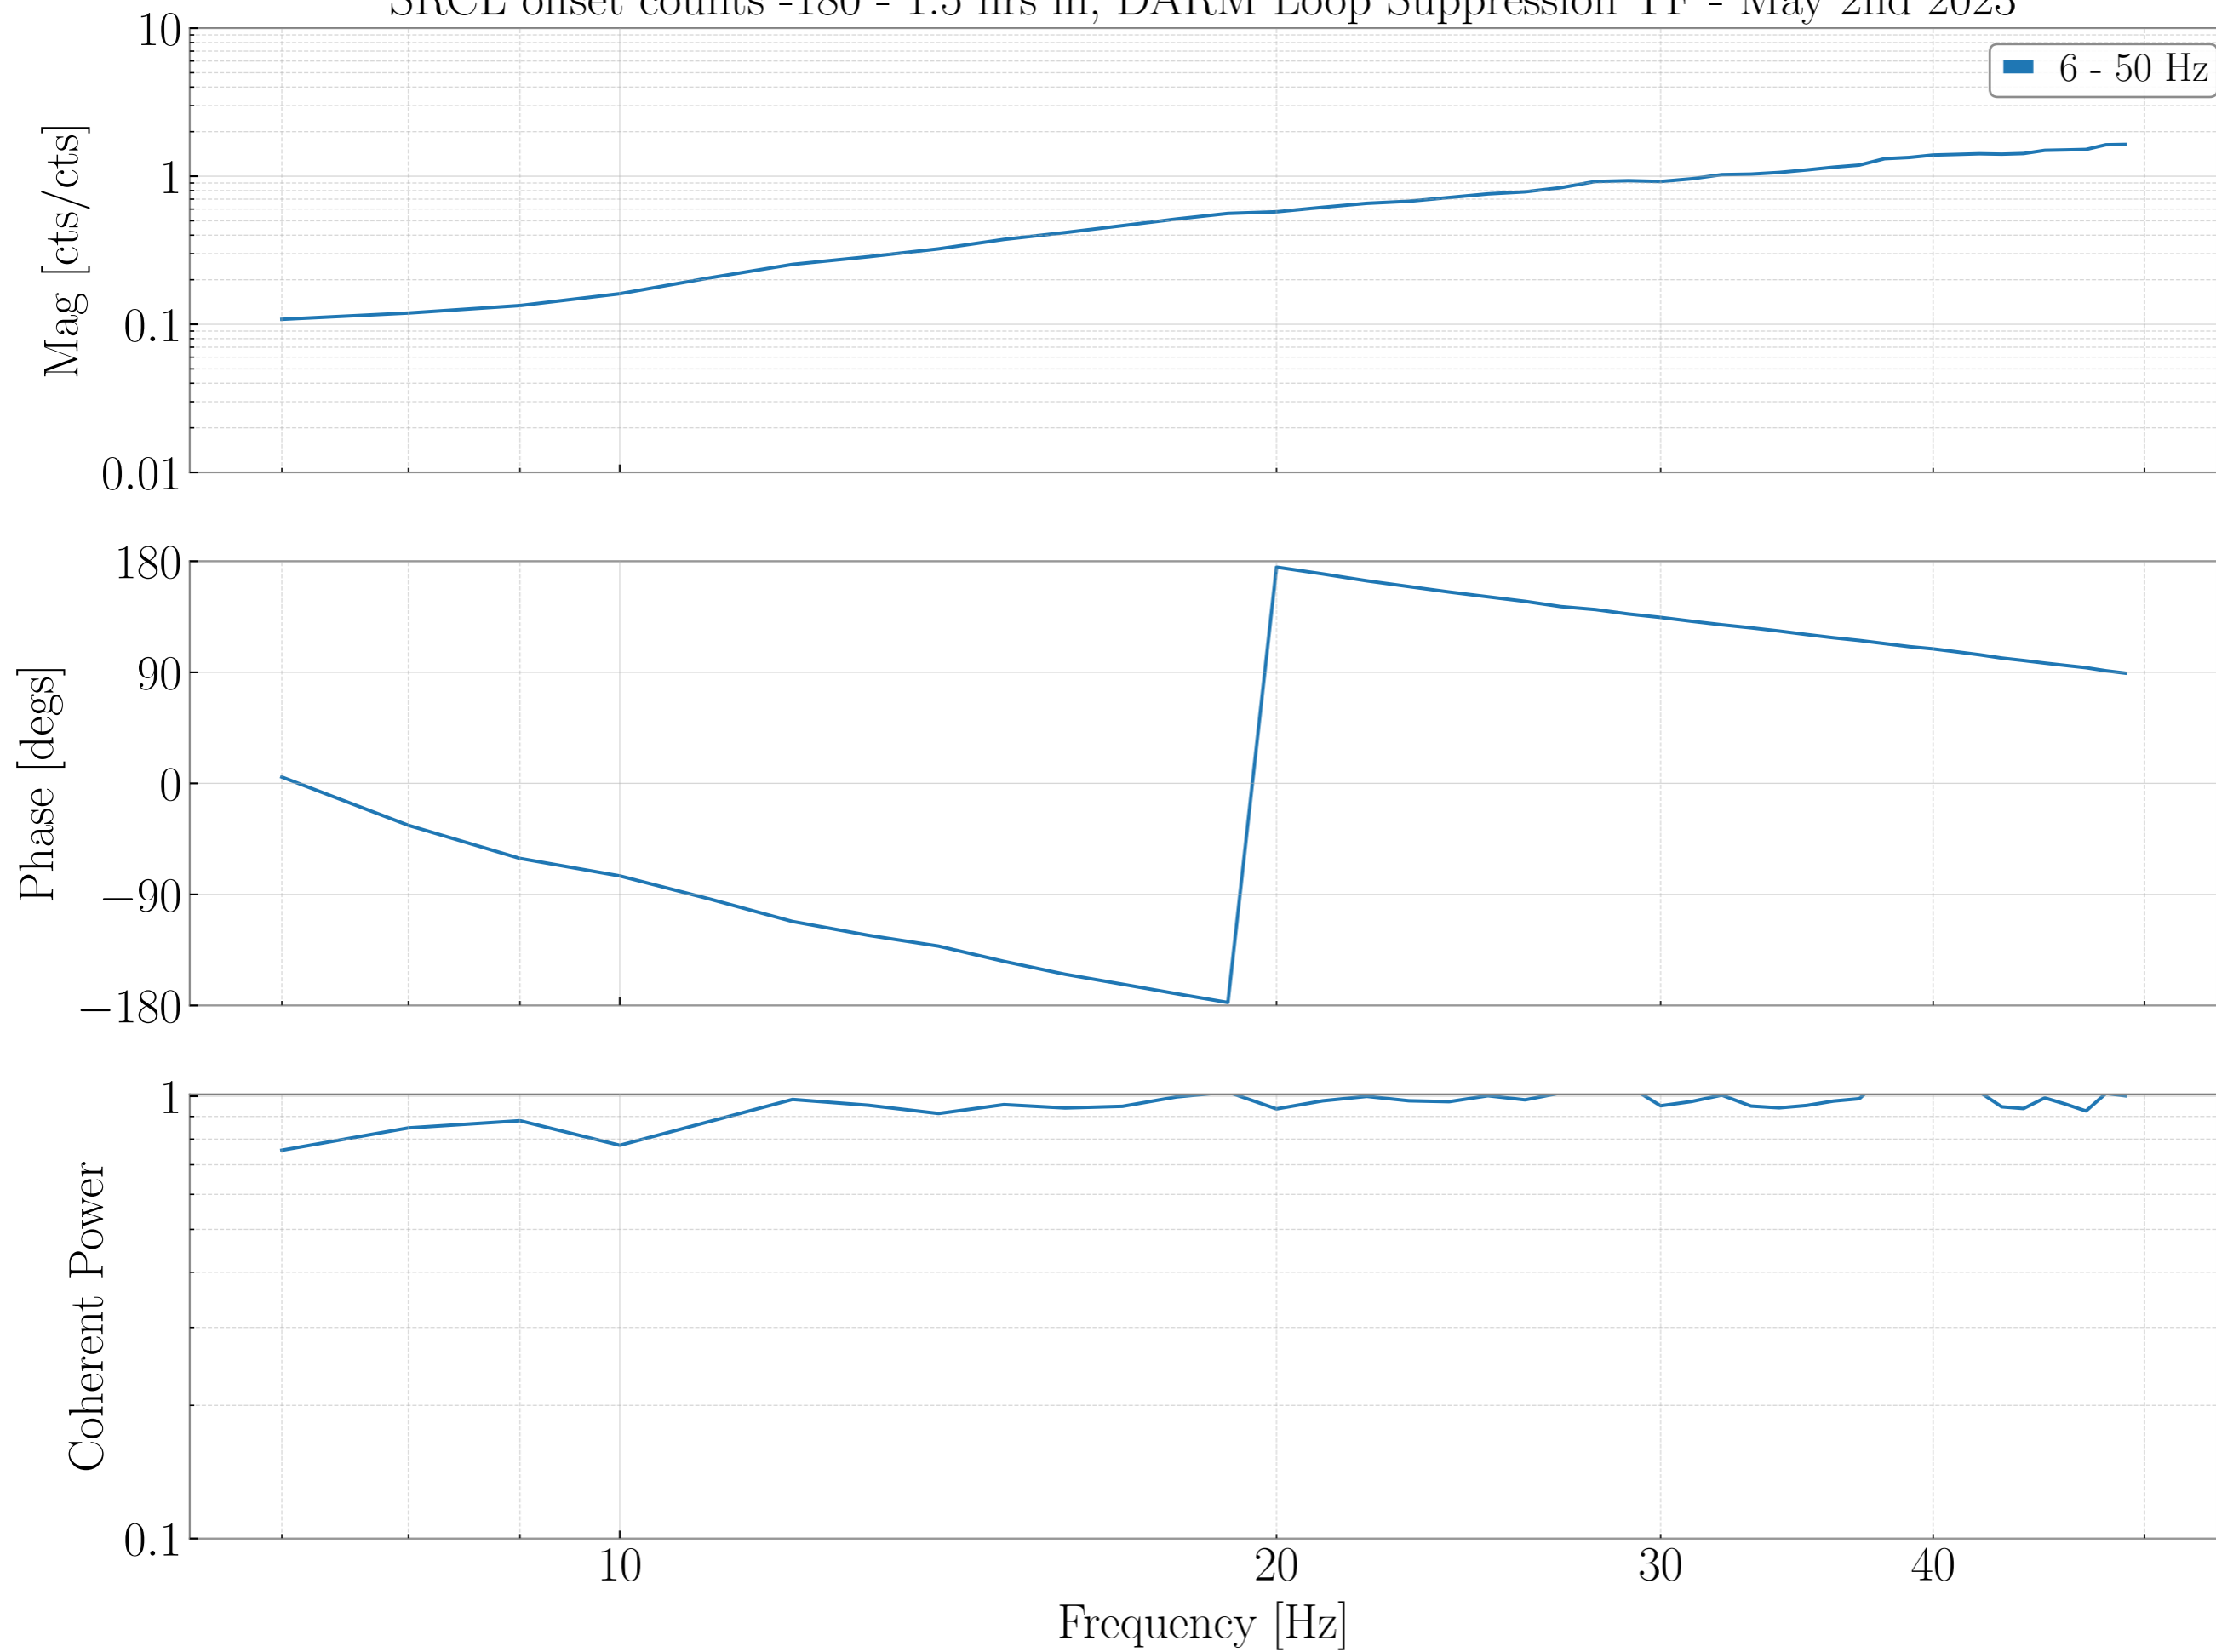

# SRCL offset counts -180 - 1.5 hrs in, DARM OLG TF - May 2nd 2023

SRCL offset counts -180 - 1.5 hrs in, DARM Loop Suppression TF - May 2nd 2023

SRCL offset counts -180 - 1.5 hrs in, Raw PCAL to OMC SUM TF - May 2nd 2023

# DARM Sensing TF - May 2nd 2023