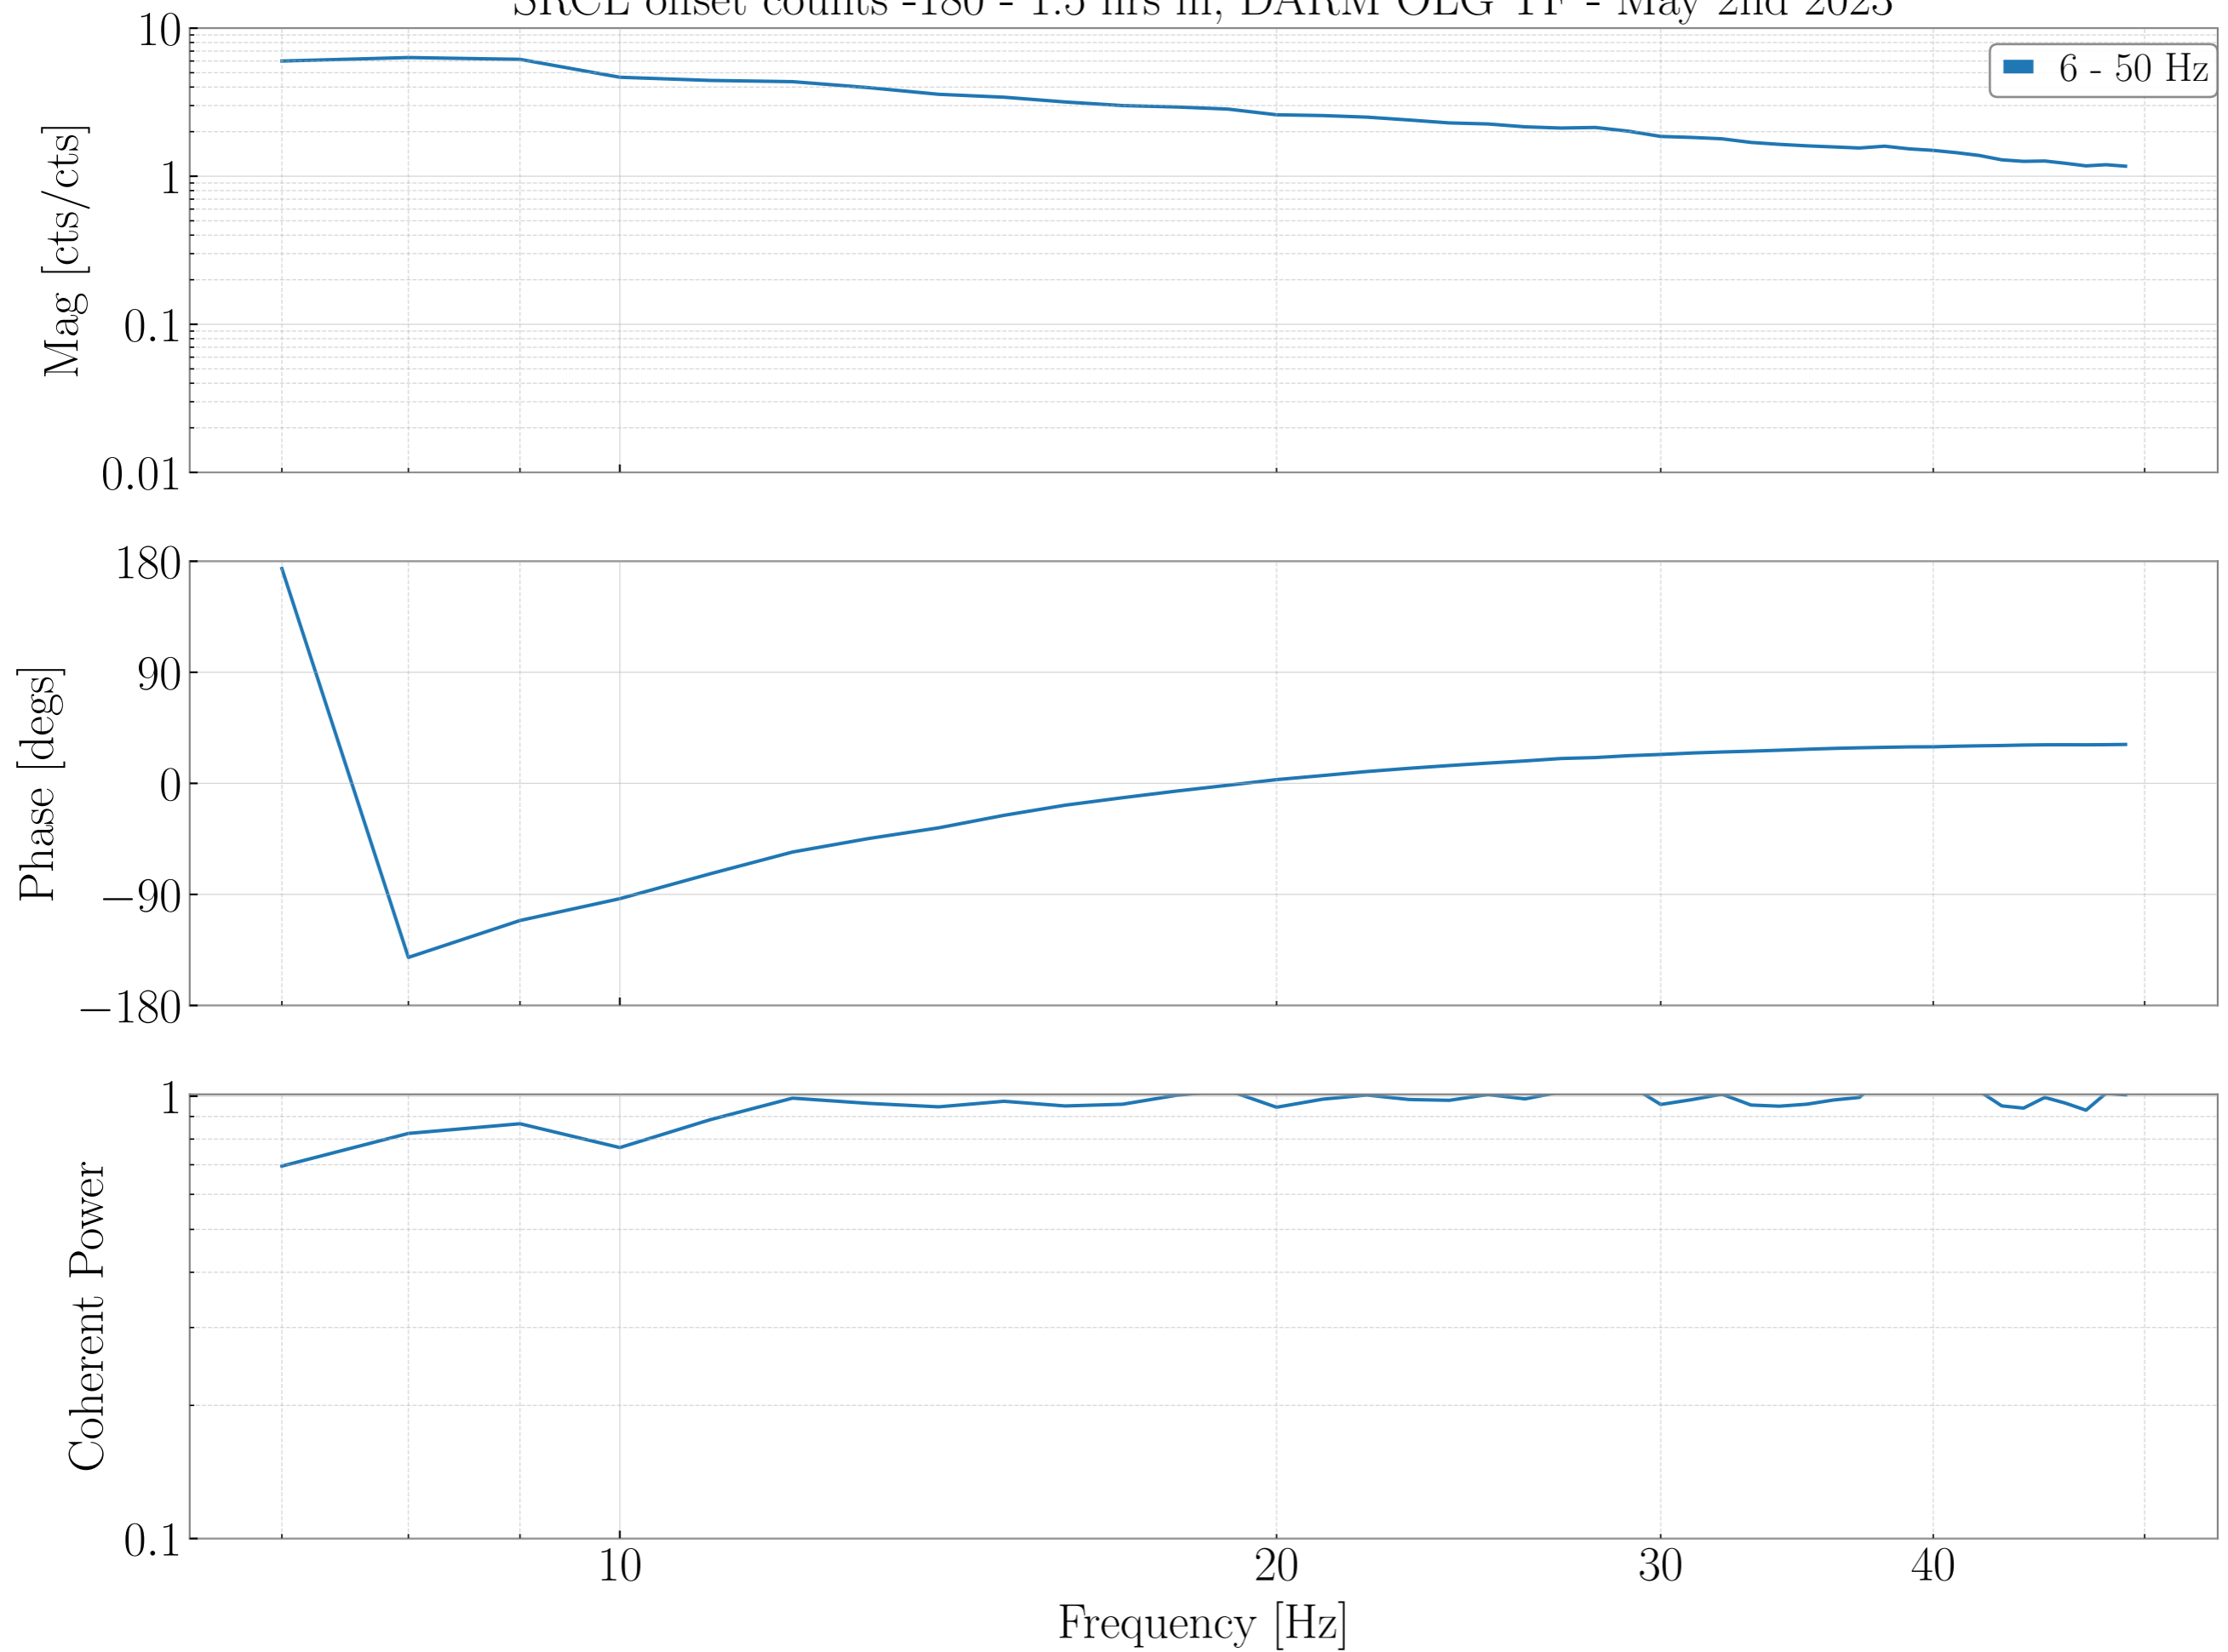

# SRCL offset counts -180 - 1.5 hrs in, DARM OLG TF - May 2nd 2023

SRCL offset counts -180 - 1.5 hrs in, DARM Loop Suppression TF - May 2nd 2023

SRCL offset counts -180 - 1.5 hrs in, Raw PCAL to OMC SUM TF - May 2nd 2023

# DARM Sensing TF - May 2nd 2023