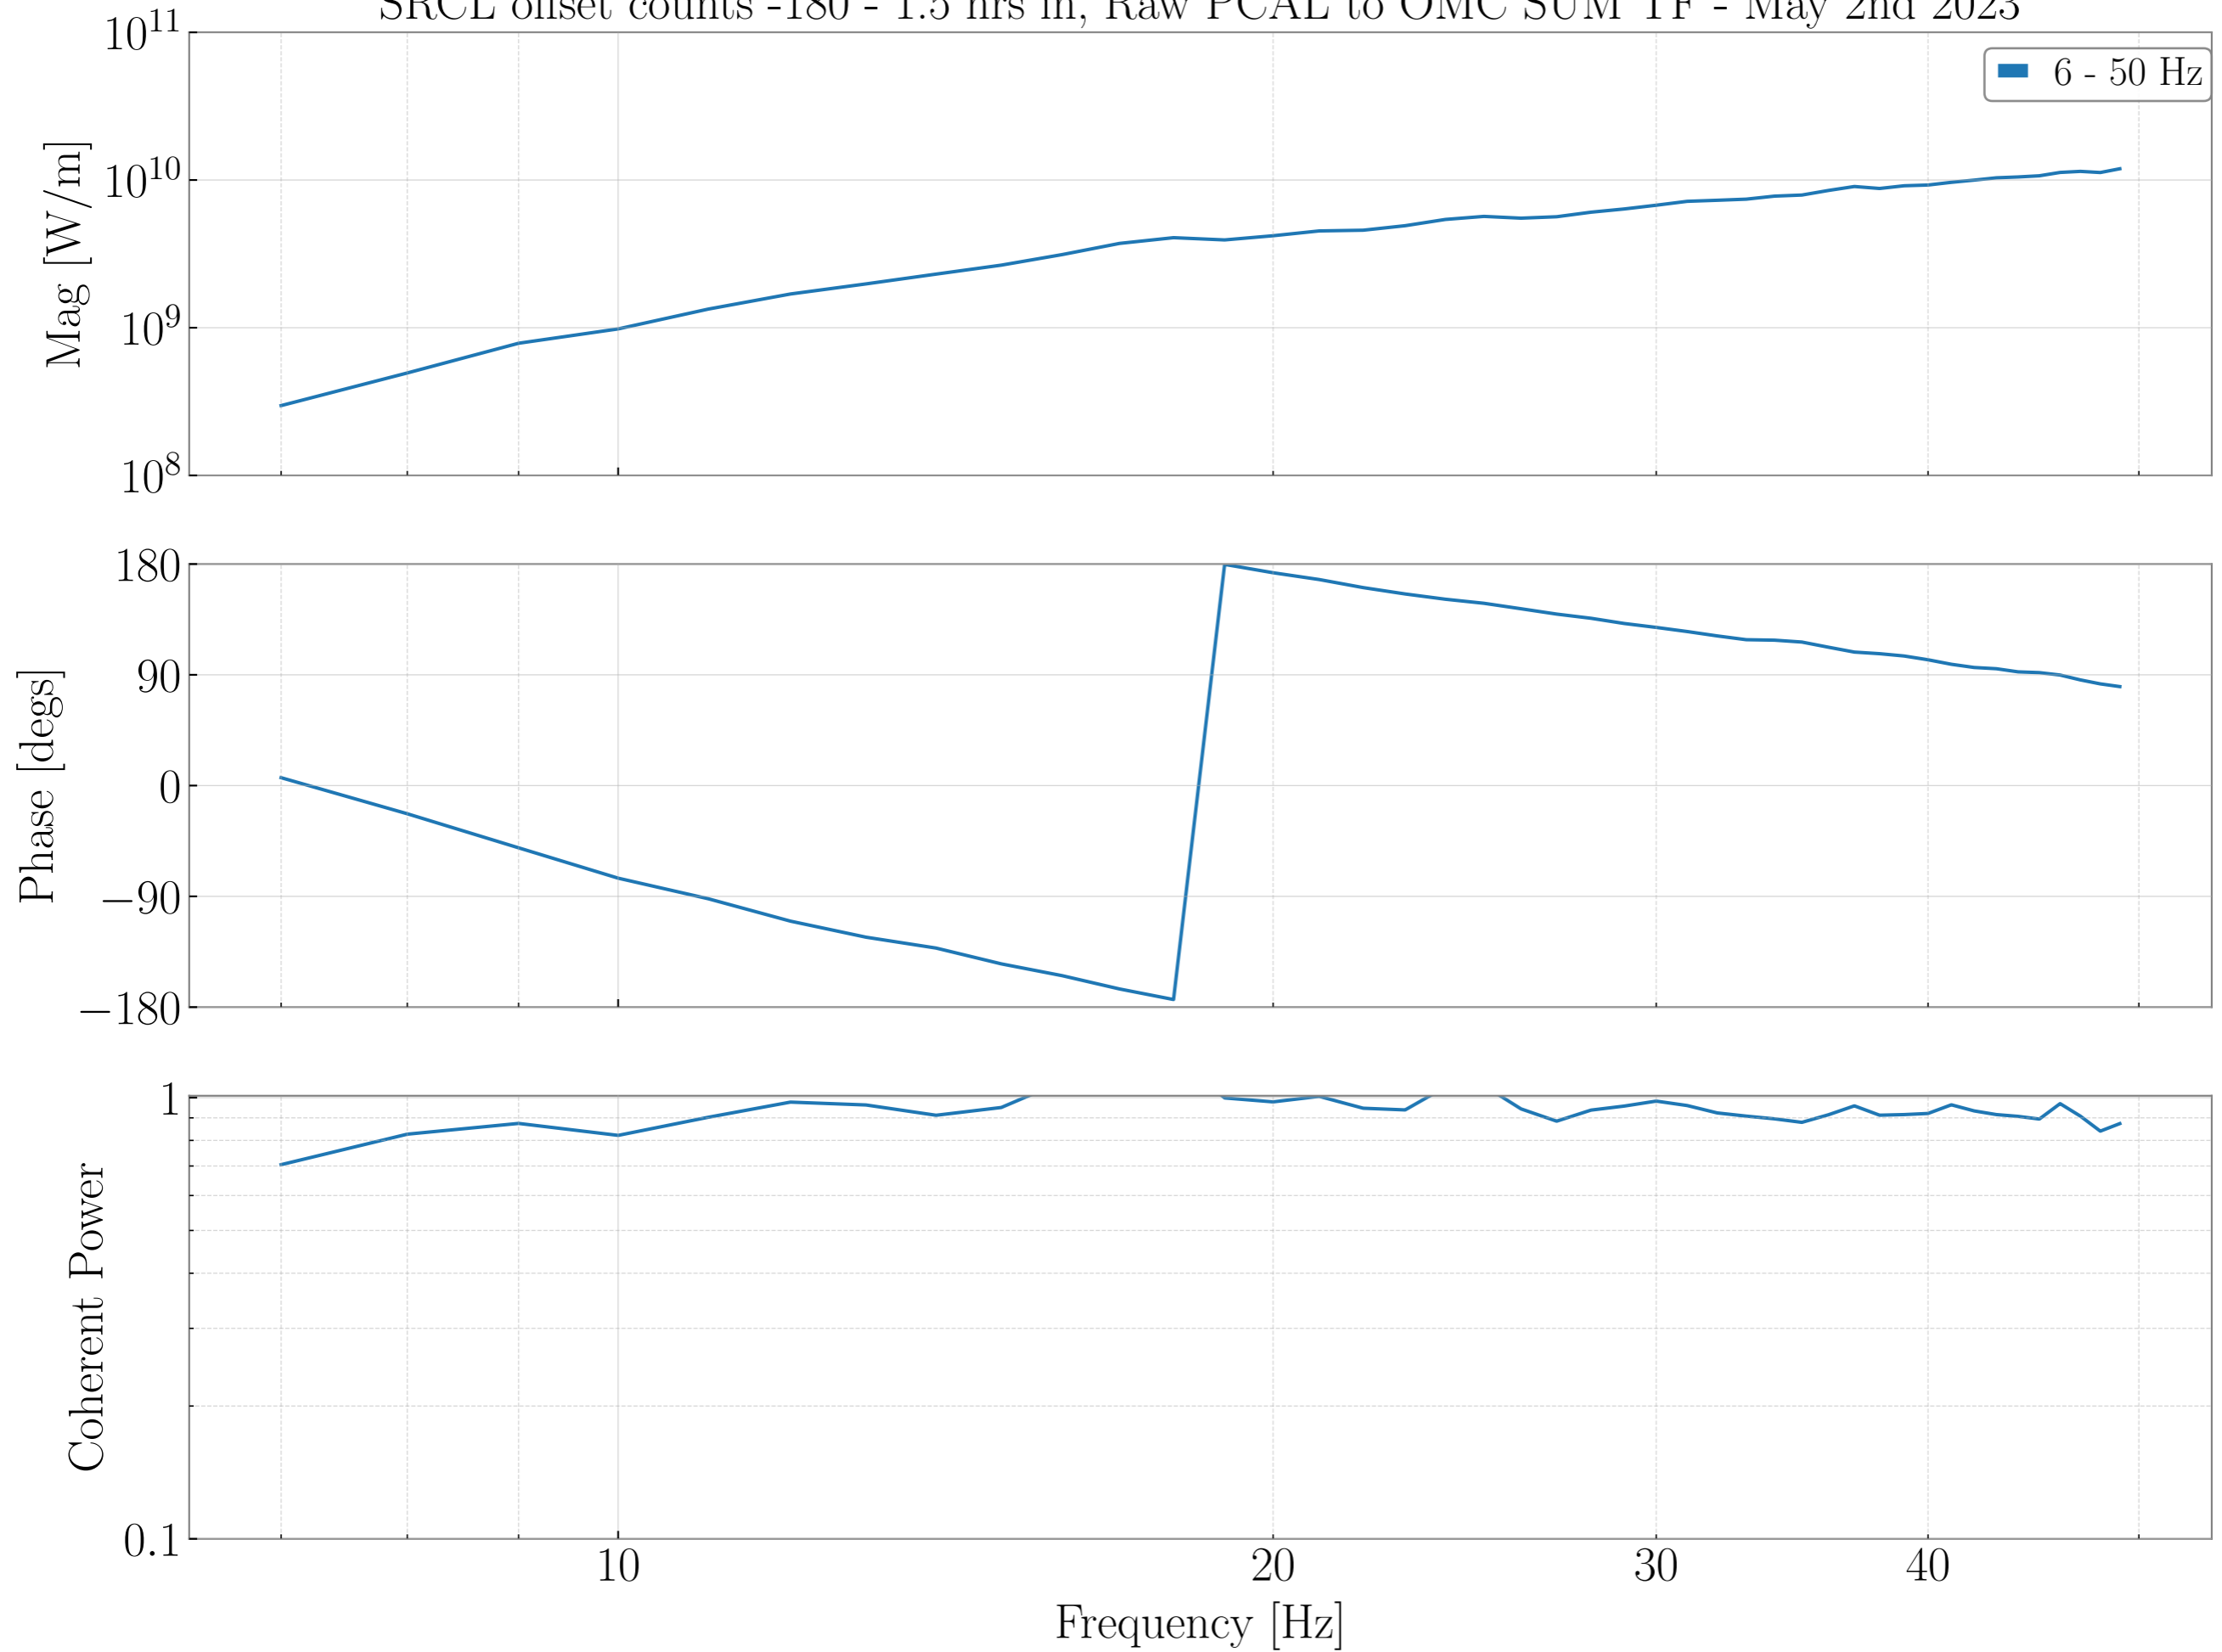

# SRCL offset counts -180 - 1.5 hrs in, DARM OLG TF - May 2nd 2023

SRCL offset counts -180 - 1.5 hrs in, DARM Loop Suppression TF - May 2nd 2023

SRCL offset counts -180 - 1.5 hrs in, Raw PCAL to OMC SUM TF - May 2nd 2023

# DARM Sensing TF - May 2nd 2023