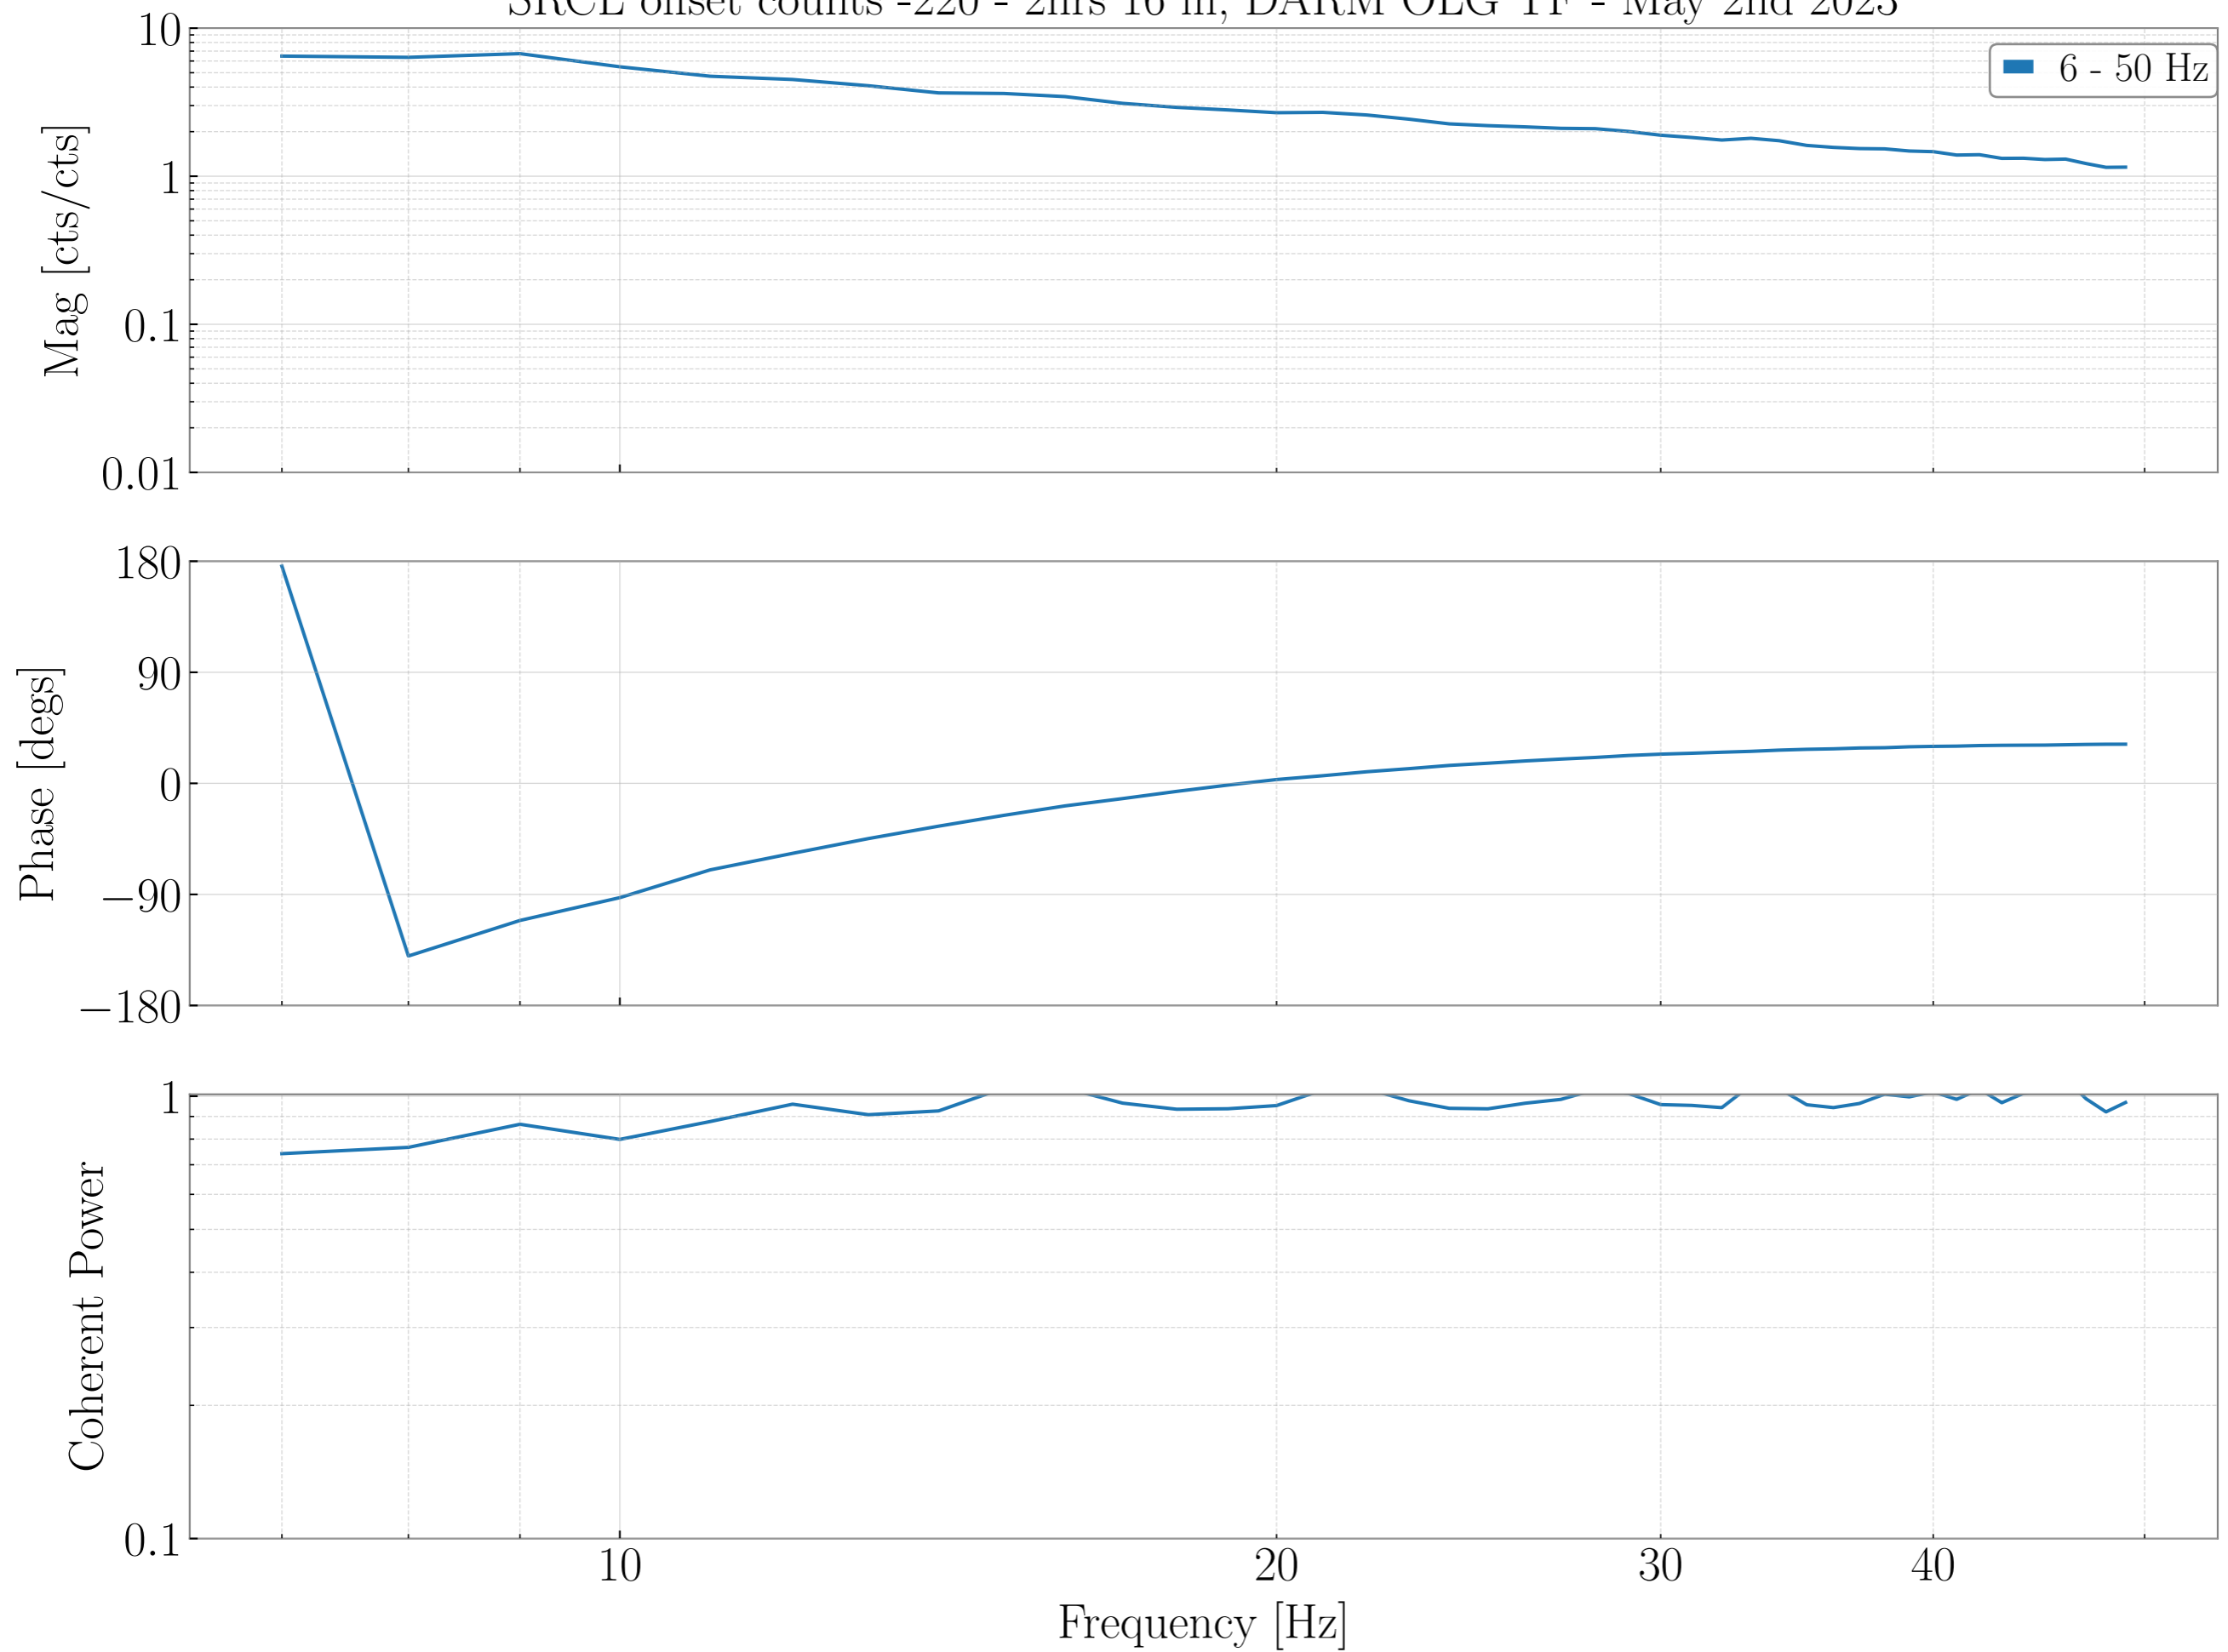

SRCL offset counts -220 - 2hrs 16 in, DARM OLG TF - May 2nd 2023

SRCL offset counts -220 - 2hrs 16 in, DARM Loop Suppression TF - May 2nd 2023

SRCL offset counts -220 - 2hrs 16 in, Raw PCAL to OMC SUM TF - May 2nd 2023

DARM Sensing TF - May 2nd 2023