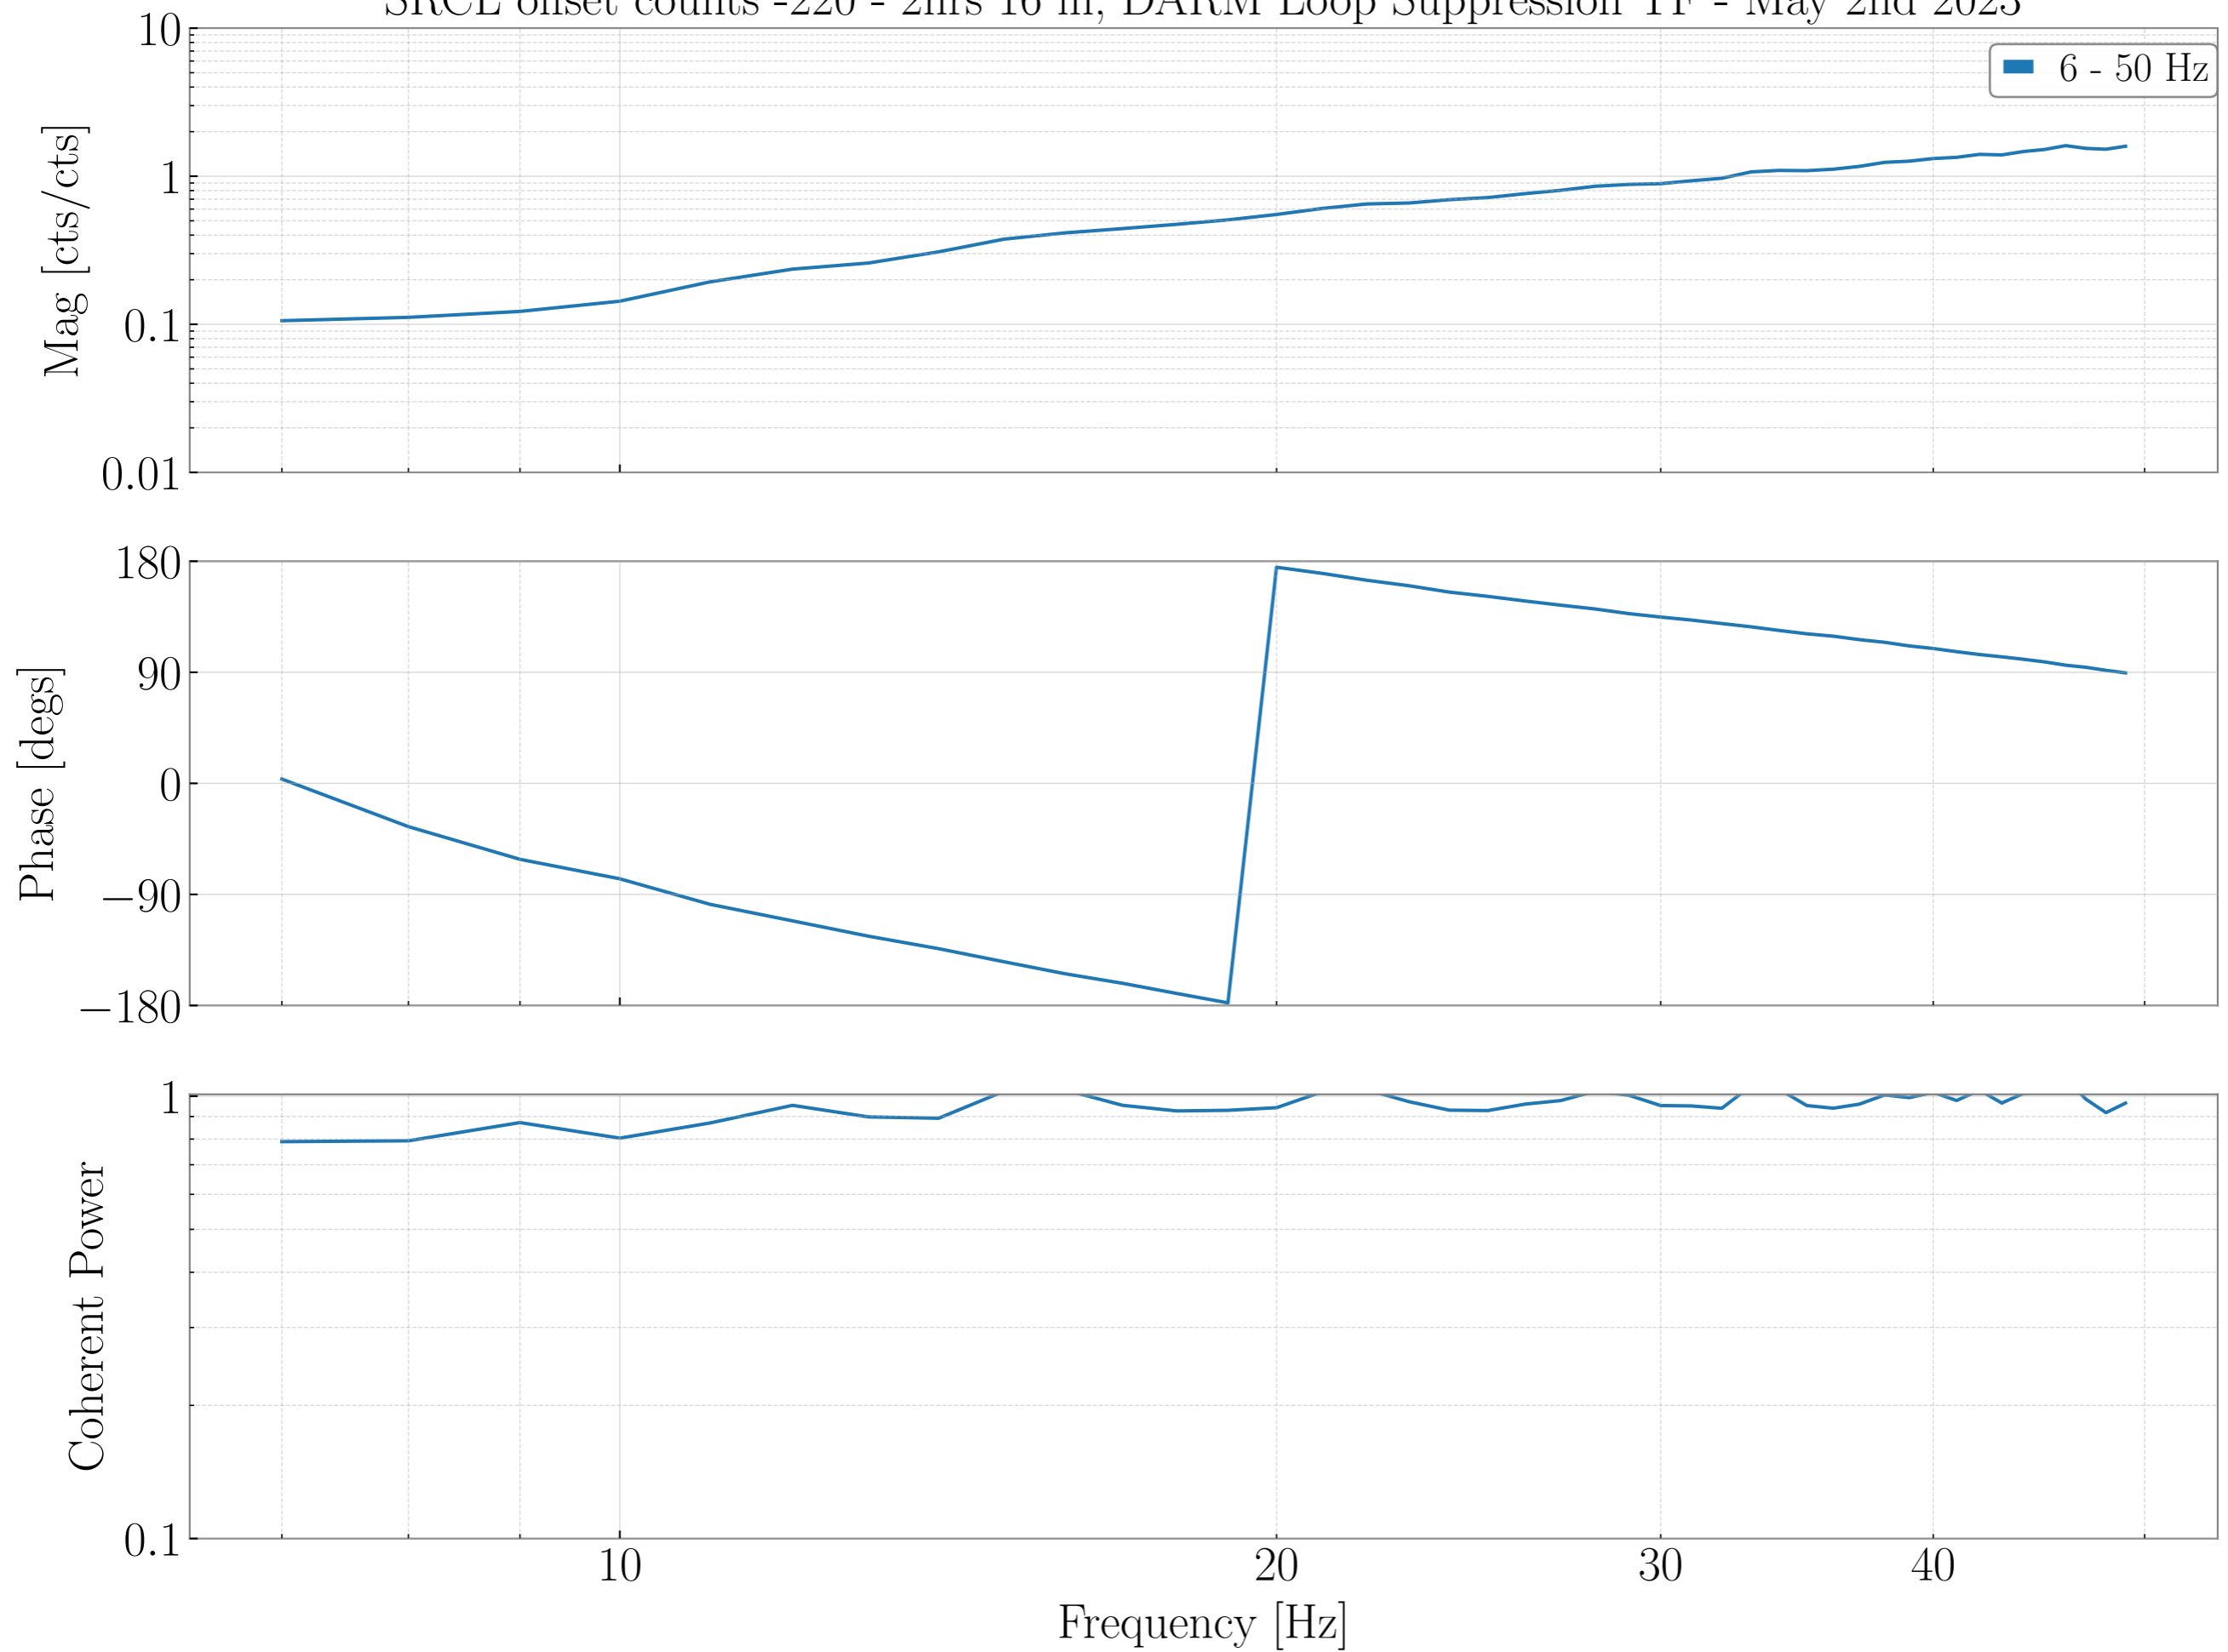

SRCL offset counts -220 - 2hrs 16 in, DARM OLG TF - May 2nd 2023

SRCL offset counts -220 - 2hrs 16 in, DARM Loop Suppression TF - May 2nd 2023

SRCL offset counts -220 - 2hrs 16 in, Raw PCAL to OMC SUM TF - May 2nd 2023

DARM Sensing TF - May 2nd 2023