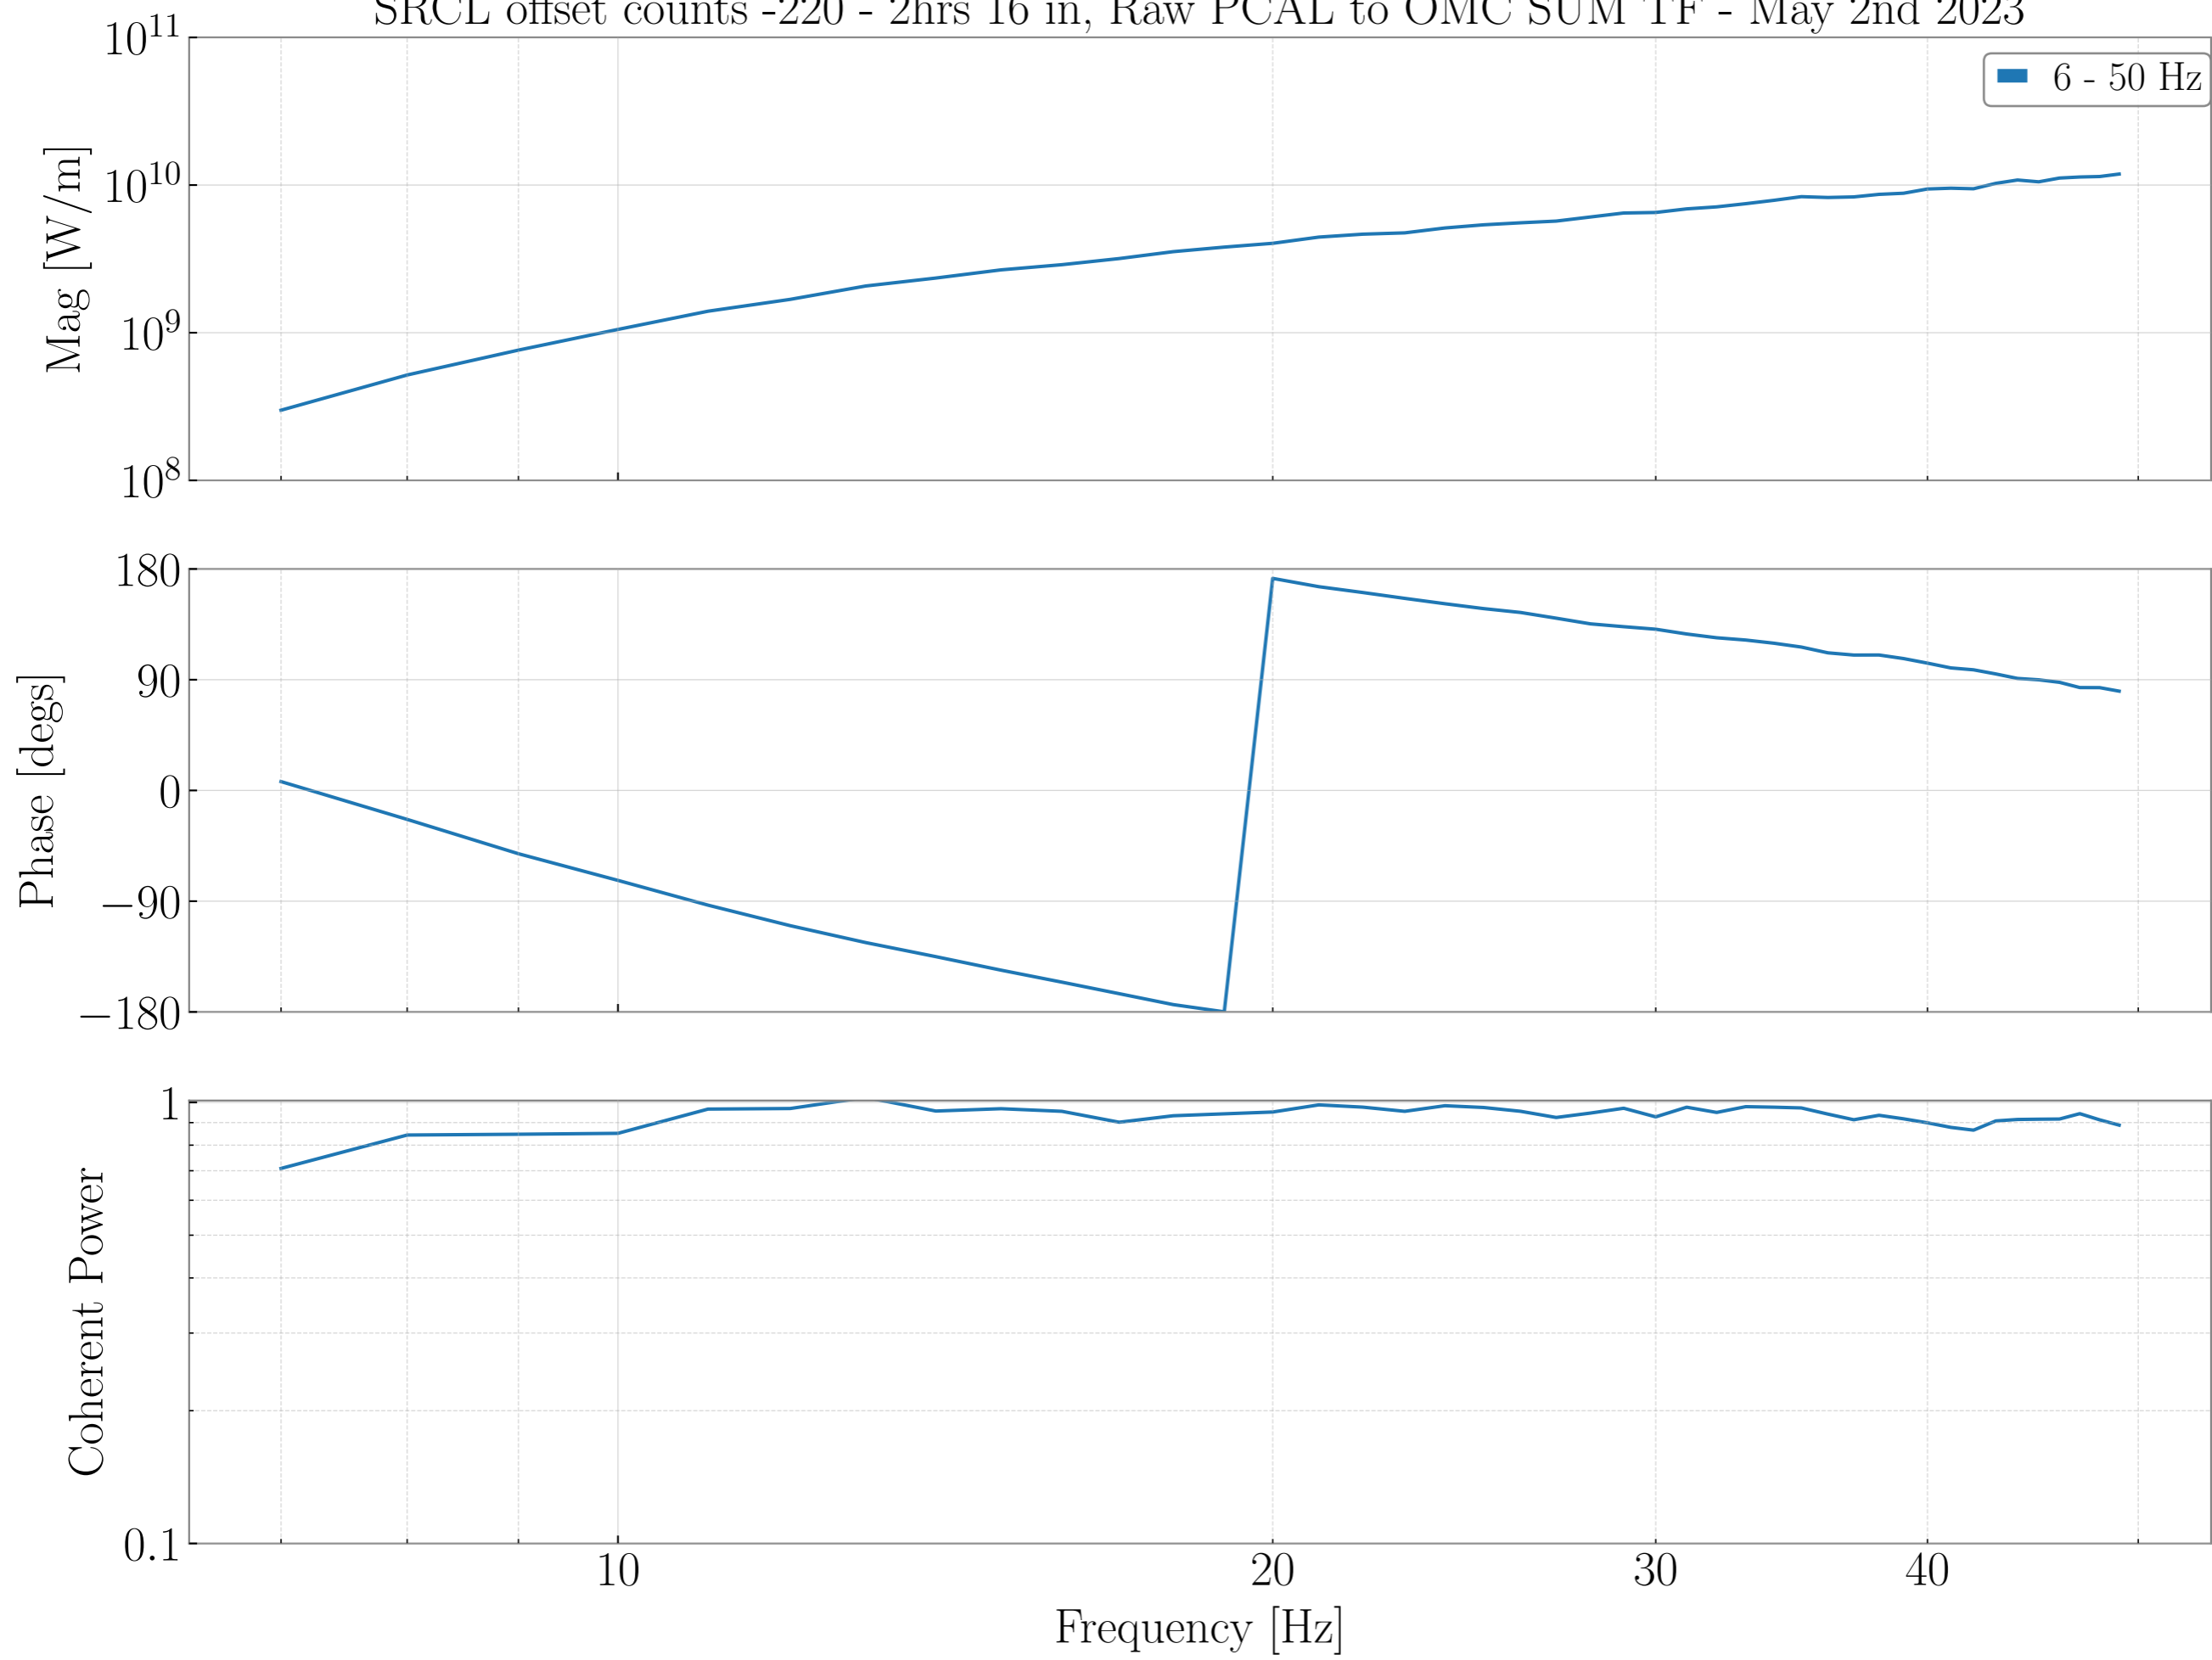

SRCL offset counts -220 - 2hrs 16 in, DARM OLG TF - May 2nd 2023

SRCL offset counts -220 - 2hrs 16 in, DARM Loop Suppression TF - May 2nd 2023

SRCL offset counts -220 - 2hrs 16 in, Raw PCAL to OMC SUM TF - May 2nd 2023

DARM Sensing TF - May 2nd 2023