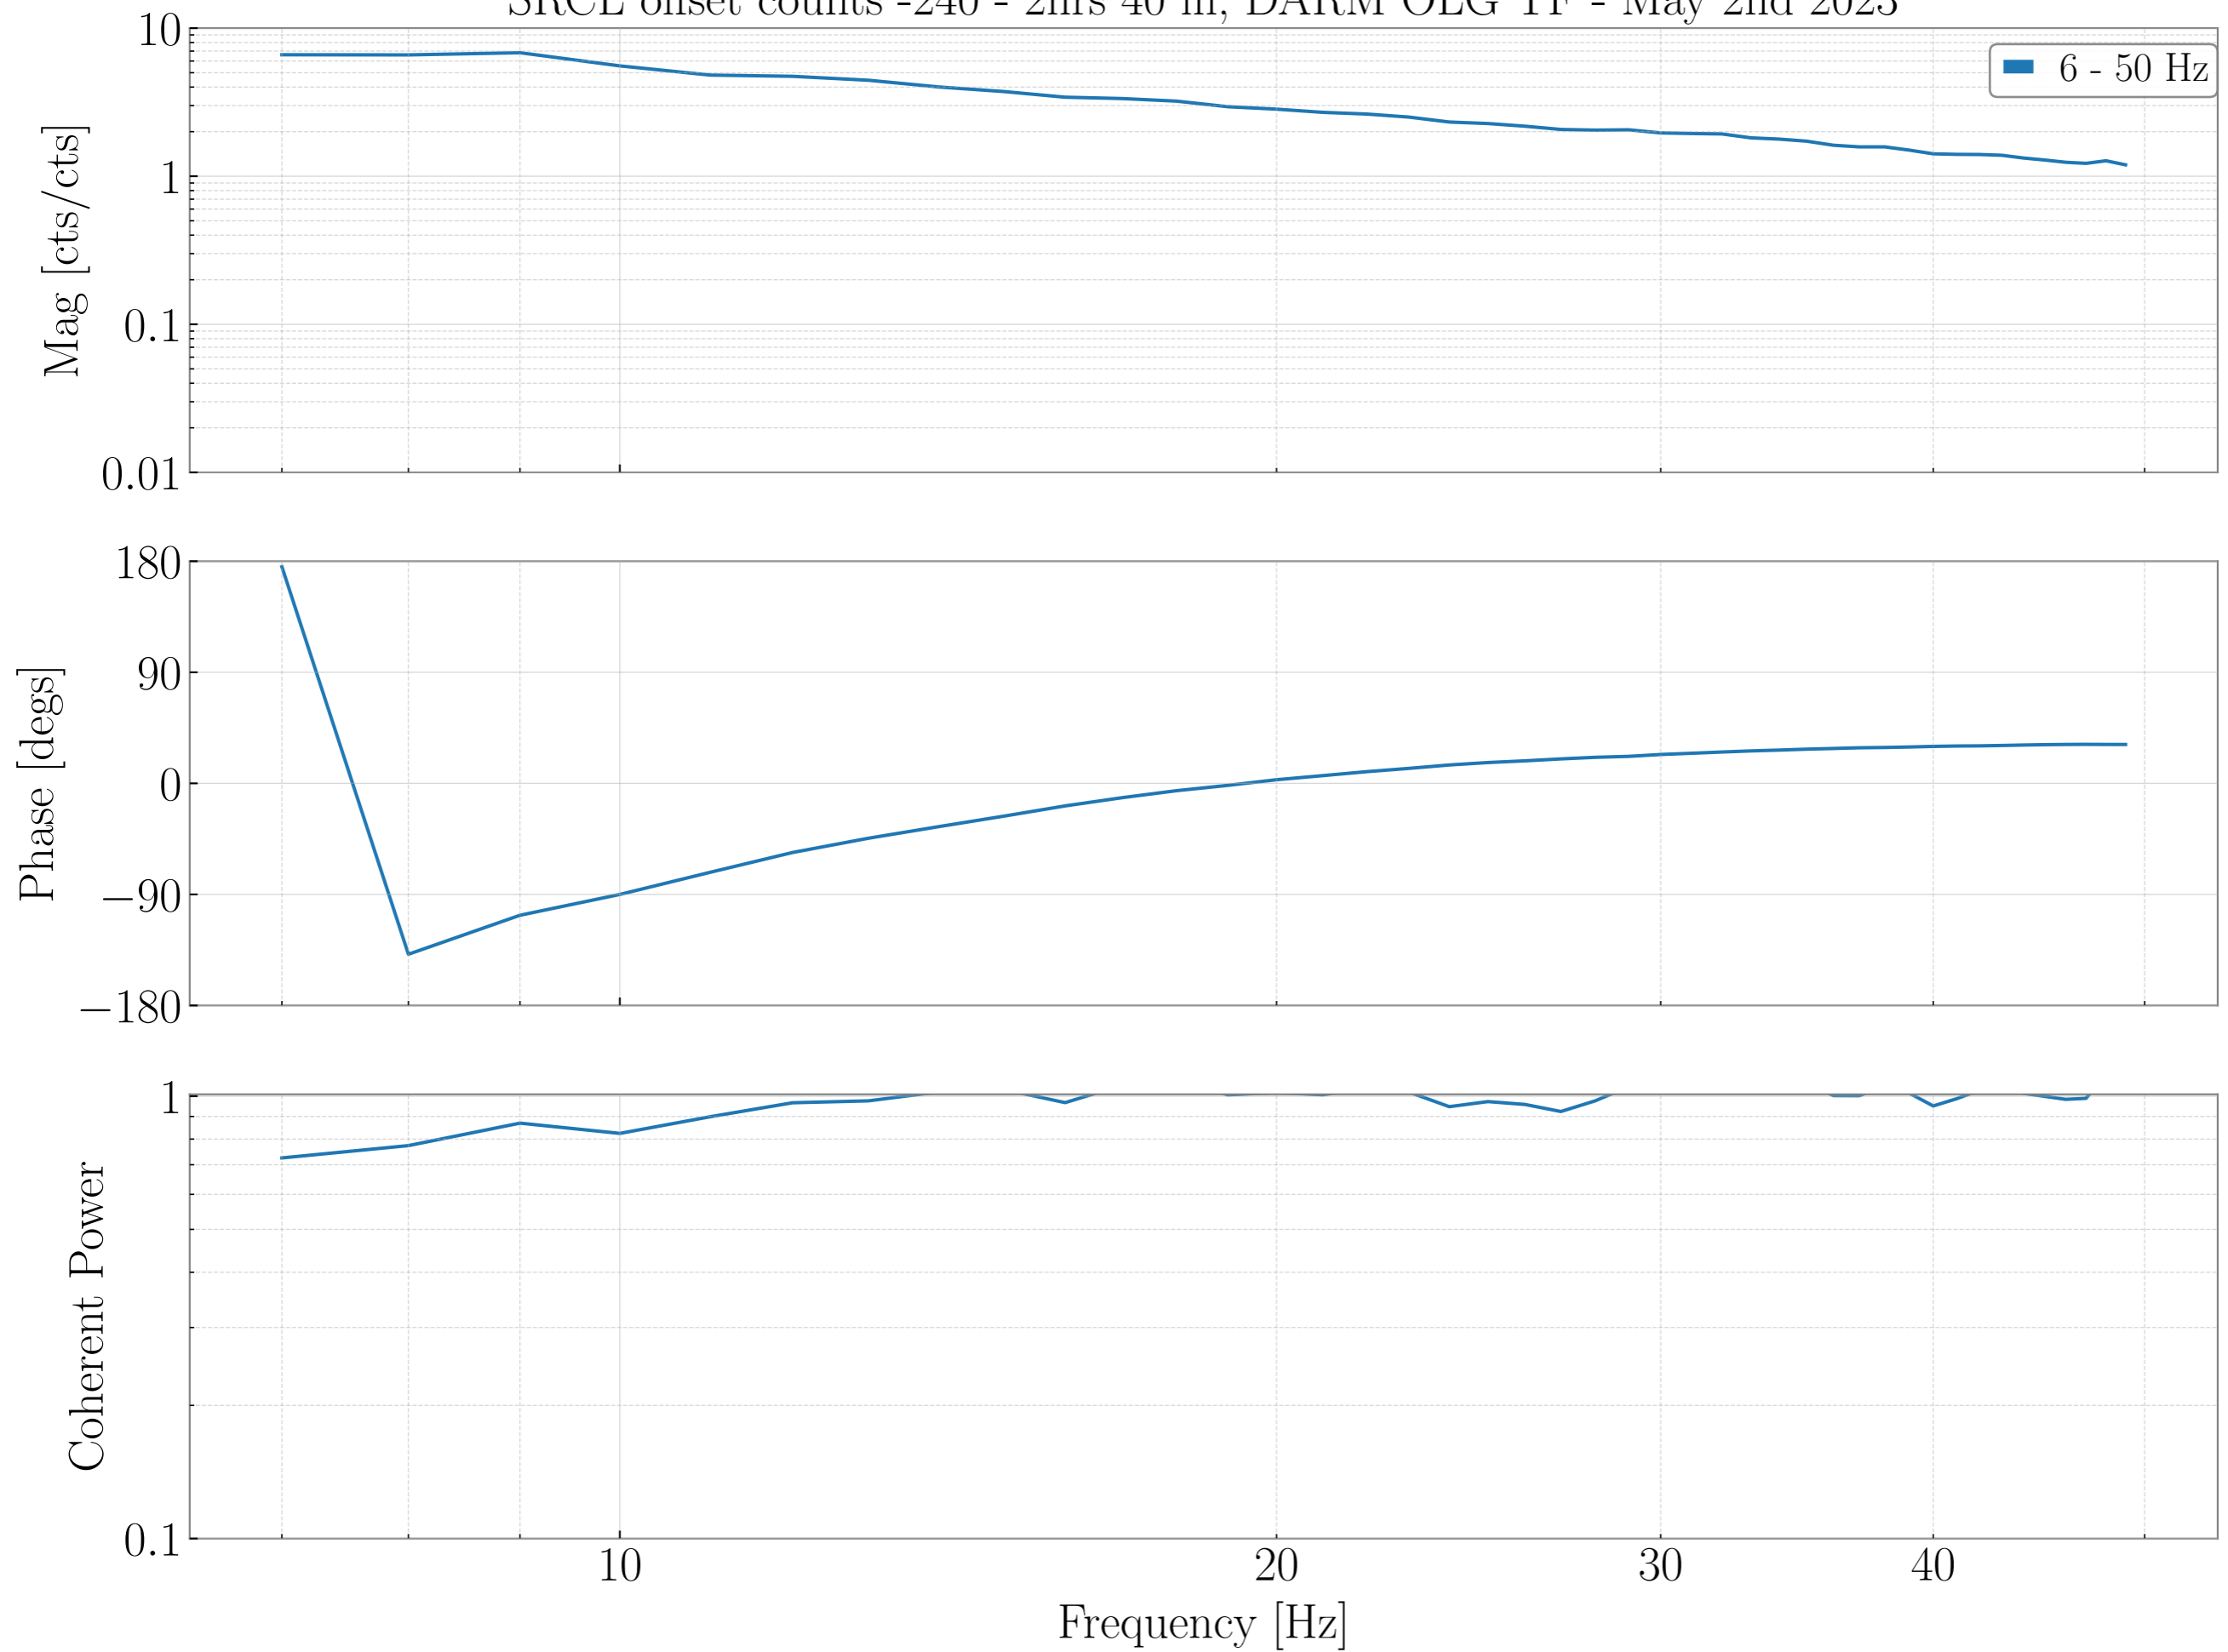

SRCL offset counts -240 - 2hrs 40 in, DARM OLG TF - May 2nd 2023

SRCL offset counts -240 - 2hrs 40 in, DARM Loop Suppression TF - May 2nd 2023

SRCL offset counts -240 - 2hrs 40 in, Raw PCAL to OMC SUM TF - May 2nd 2023

DARM Sensing TF - May 2nd 2023