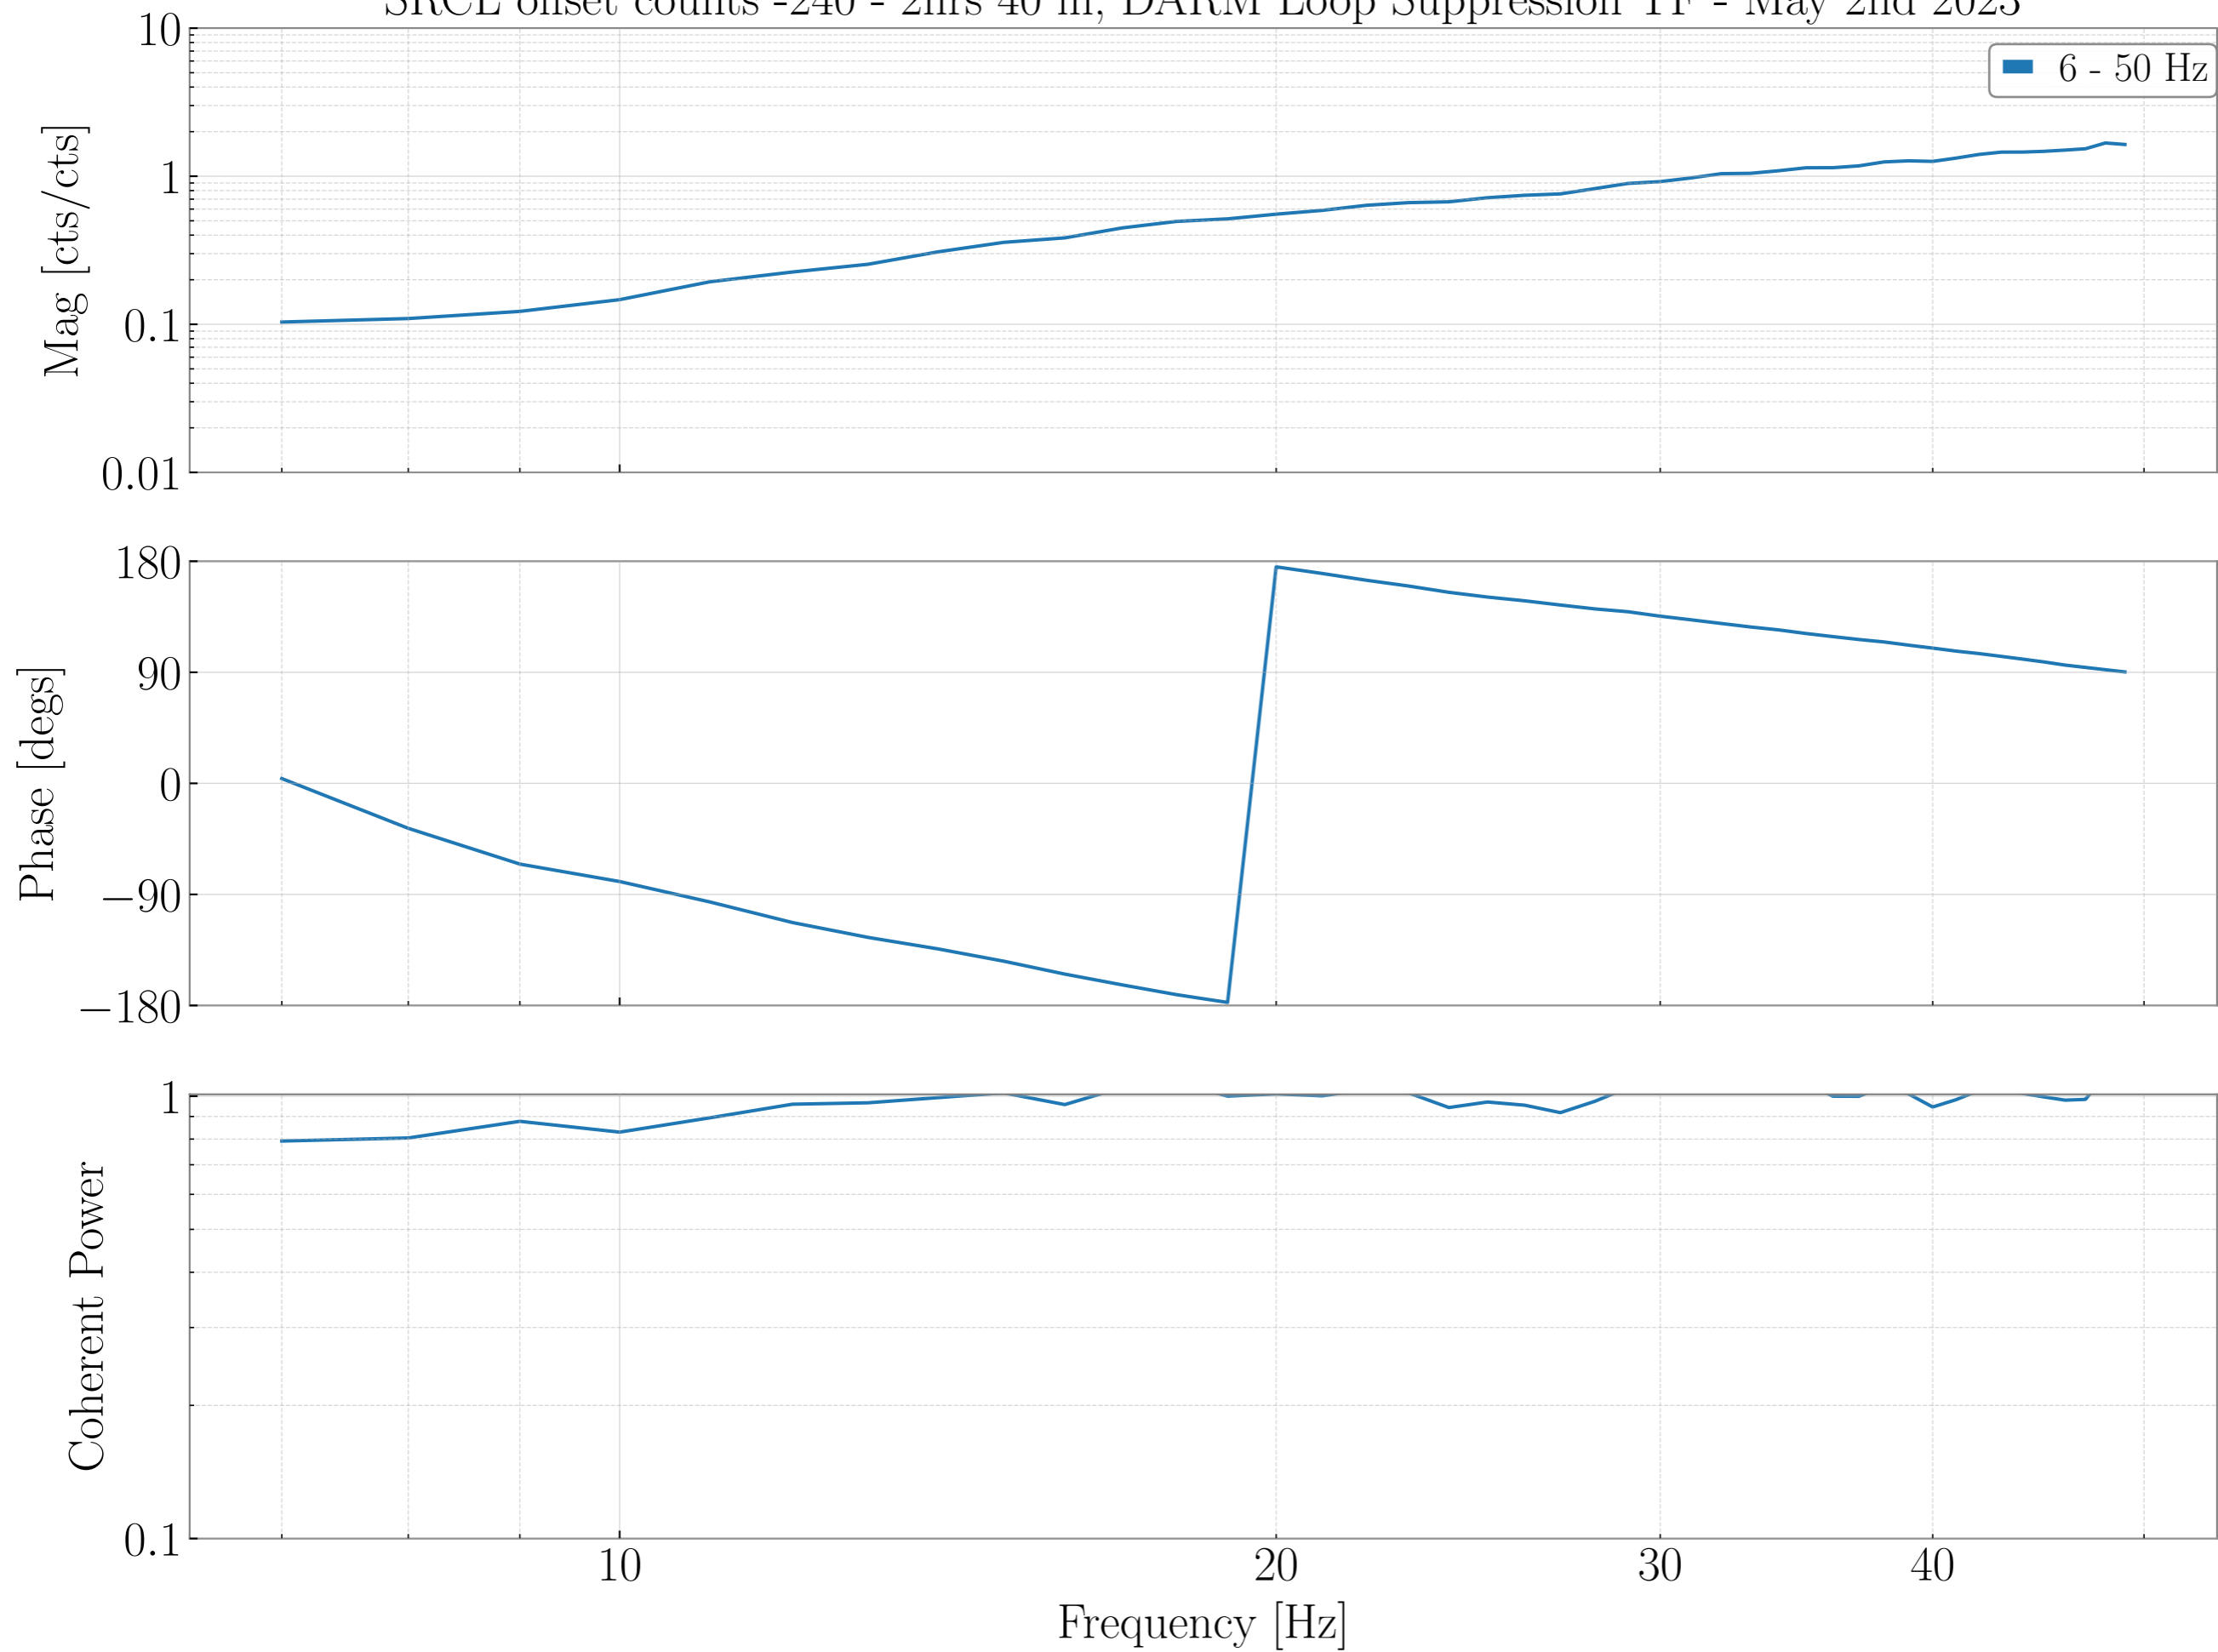

SRCL offset counts -240 - 2hrs 40 in, DARM OLG TF - May 2nd 2023

SRCL offset counts -240 - 2hrs 40 in, DARM Loop Suppression TF - May 2nd 2023

SRCL offset counts -240 - 2hrs 40 in, Raw PCAL to OMC SUM TF - May 2nd 2023

DARM Sensing TF - May 2nd 2023