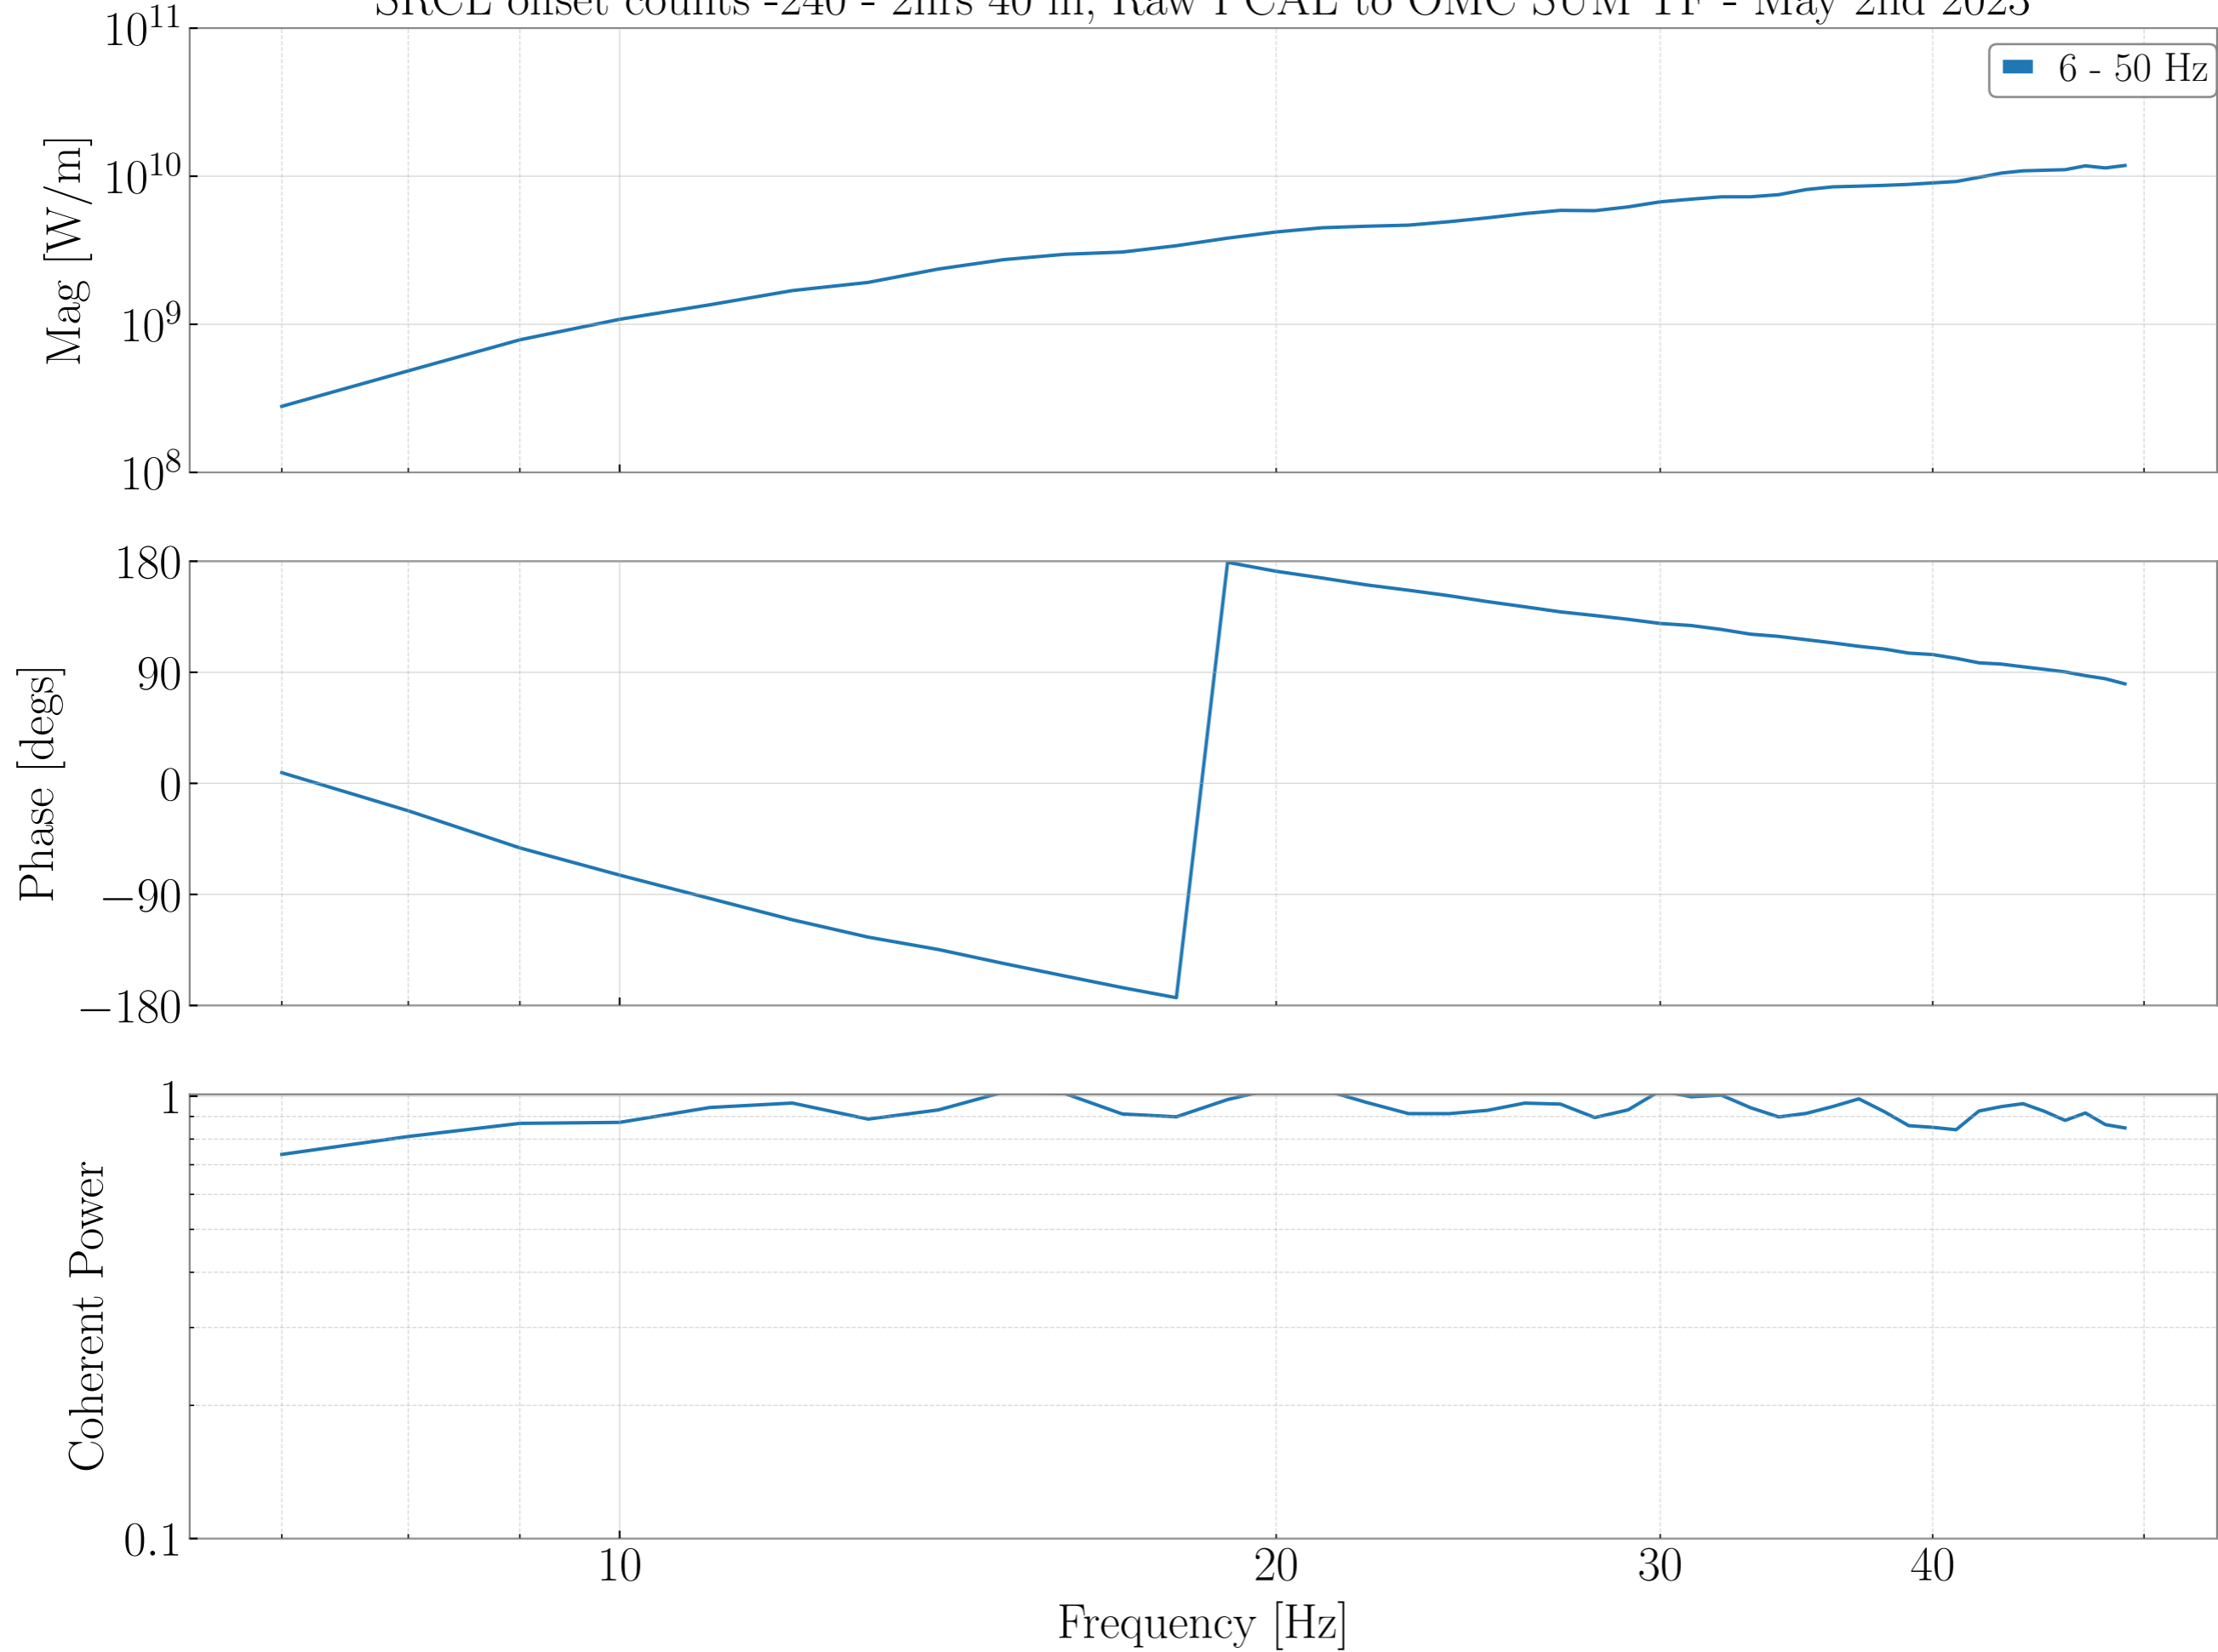

SRCL offset counts -240 - 2hrs 40 in, DARM OLG TF - May 2nd 2023

SRCL offset counts -240 - 2hrs 40 in, DARM Loop Suppression TF - May 2nd 2023

SRCL offset counts -240 - 2hrs 40 in, Raw PCAL to OMC SUM TF - May 2nd 2023

DARM Sensing TF - May 2nd 2023