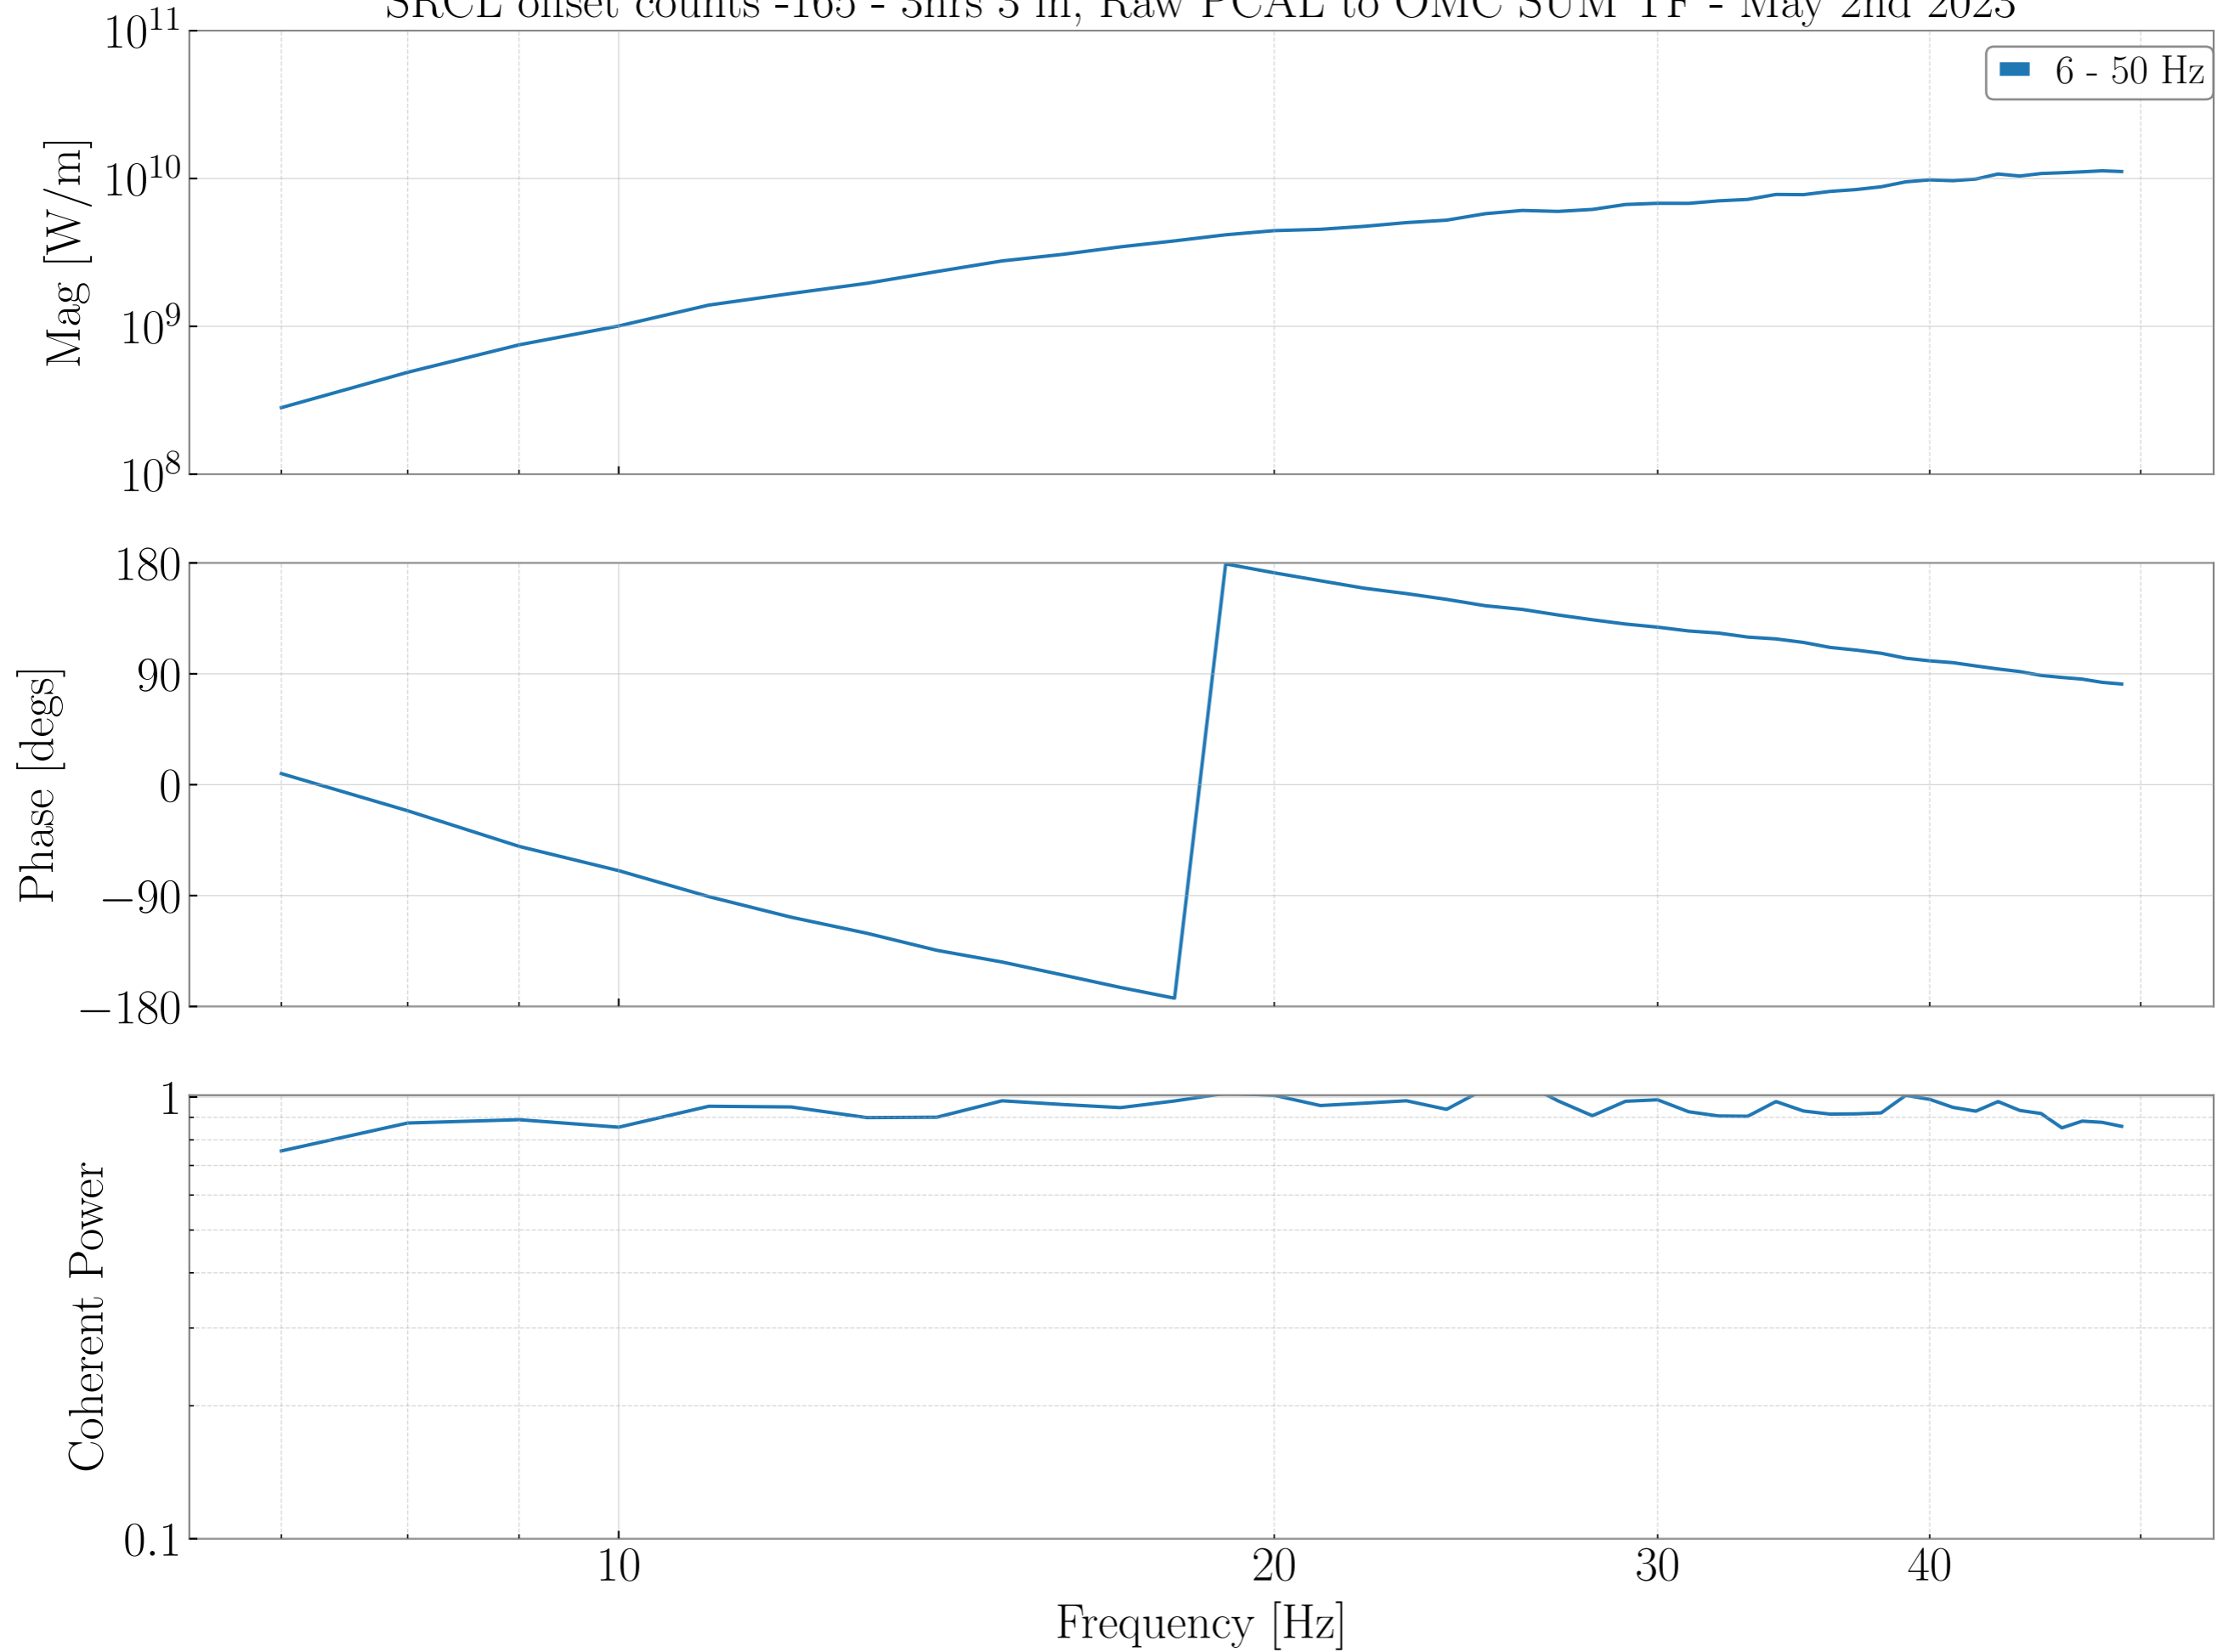

SRCL offset counts -165 - 3hrs 3 in, DARM OLG TF - May 2nd 2023

SRCL offset counts -165 - 3hrs 3 in, DARM Loop Suppression TF - May 2nd 2023

SRCL offset counts -165 - 3hrs 3 in, Raw PCAL to OMC SUM TF - May 2nd 2023

DARM Sensing TF - May 2nd 2023