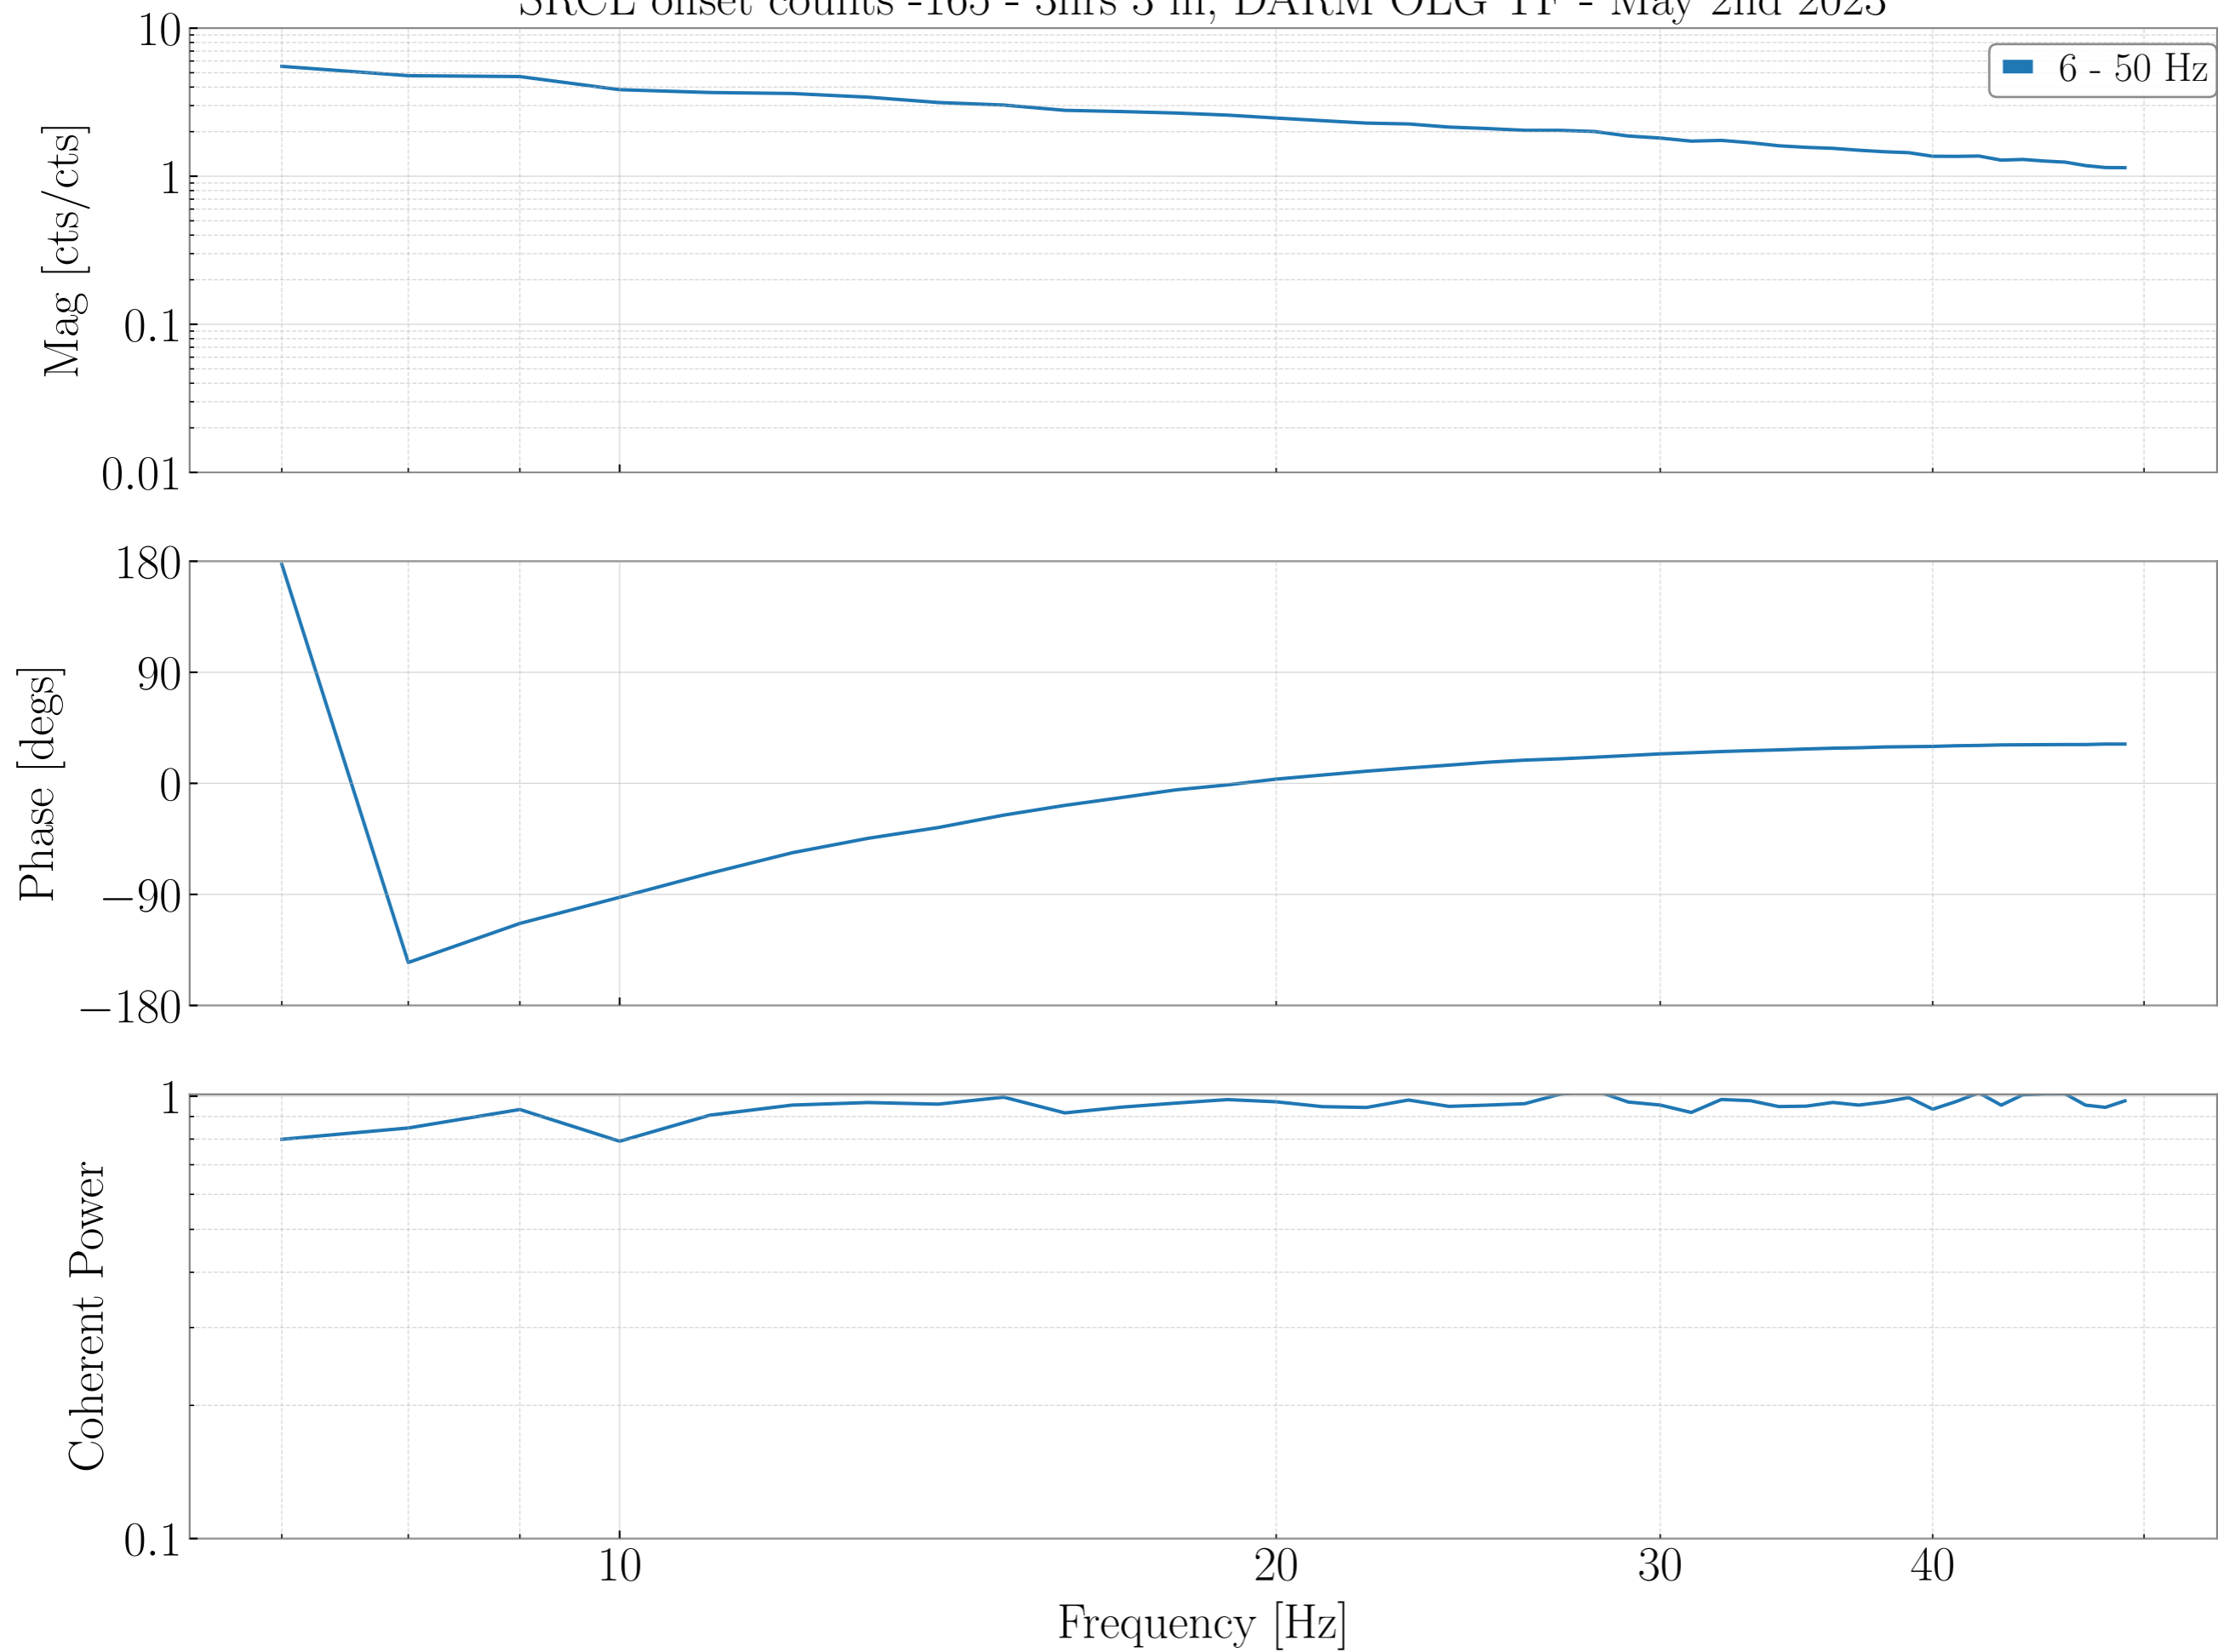

SRCL offset counts -165 - 3hrs 3 in, DARM OLG TF - May 2nd 2023

SRCL offset counts -165 - 3hrs 3 in, DARM Loop Suppression TF - May 2nd 2023

SRCL offset counts -165 - 3hrs 3 in, Raw PCAL to OMC SUM TF - May 2nd 2023

DARM Sensing TF - May 2nd 2023