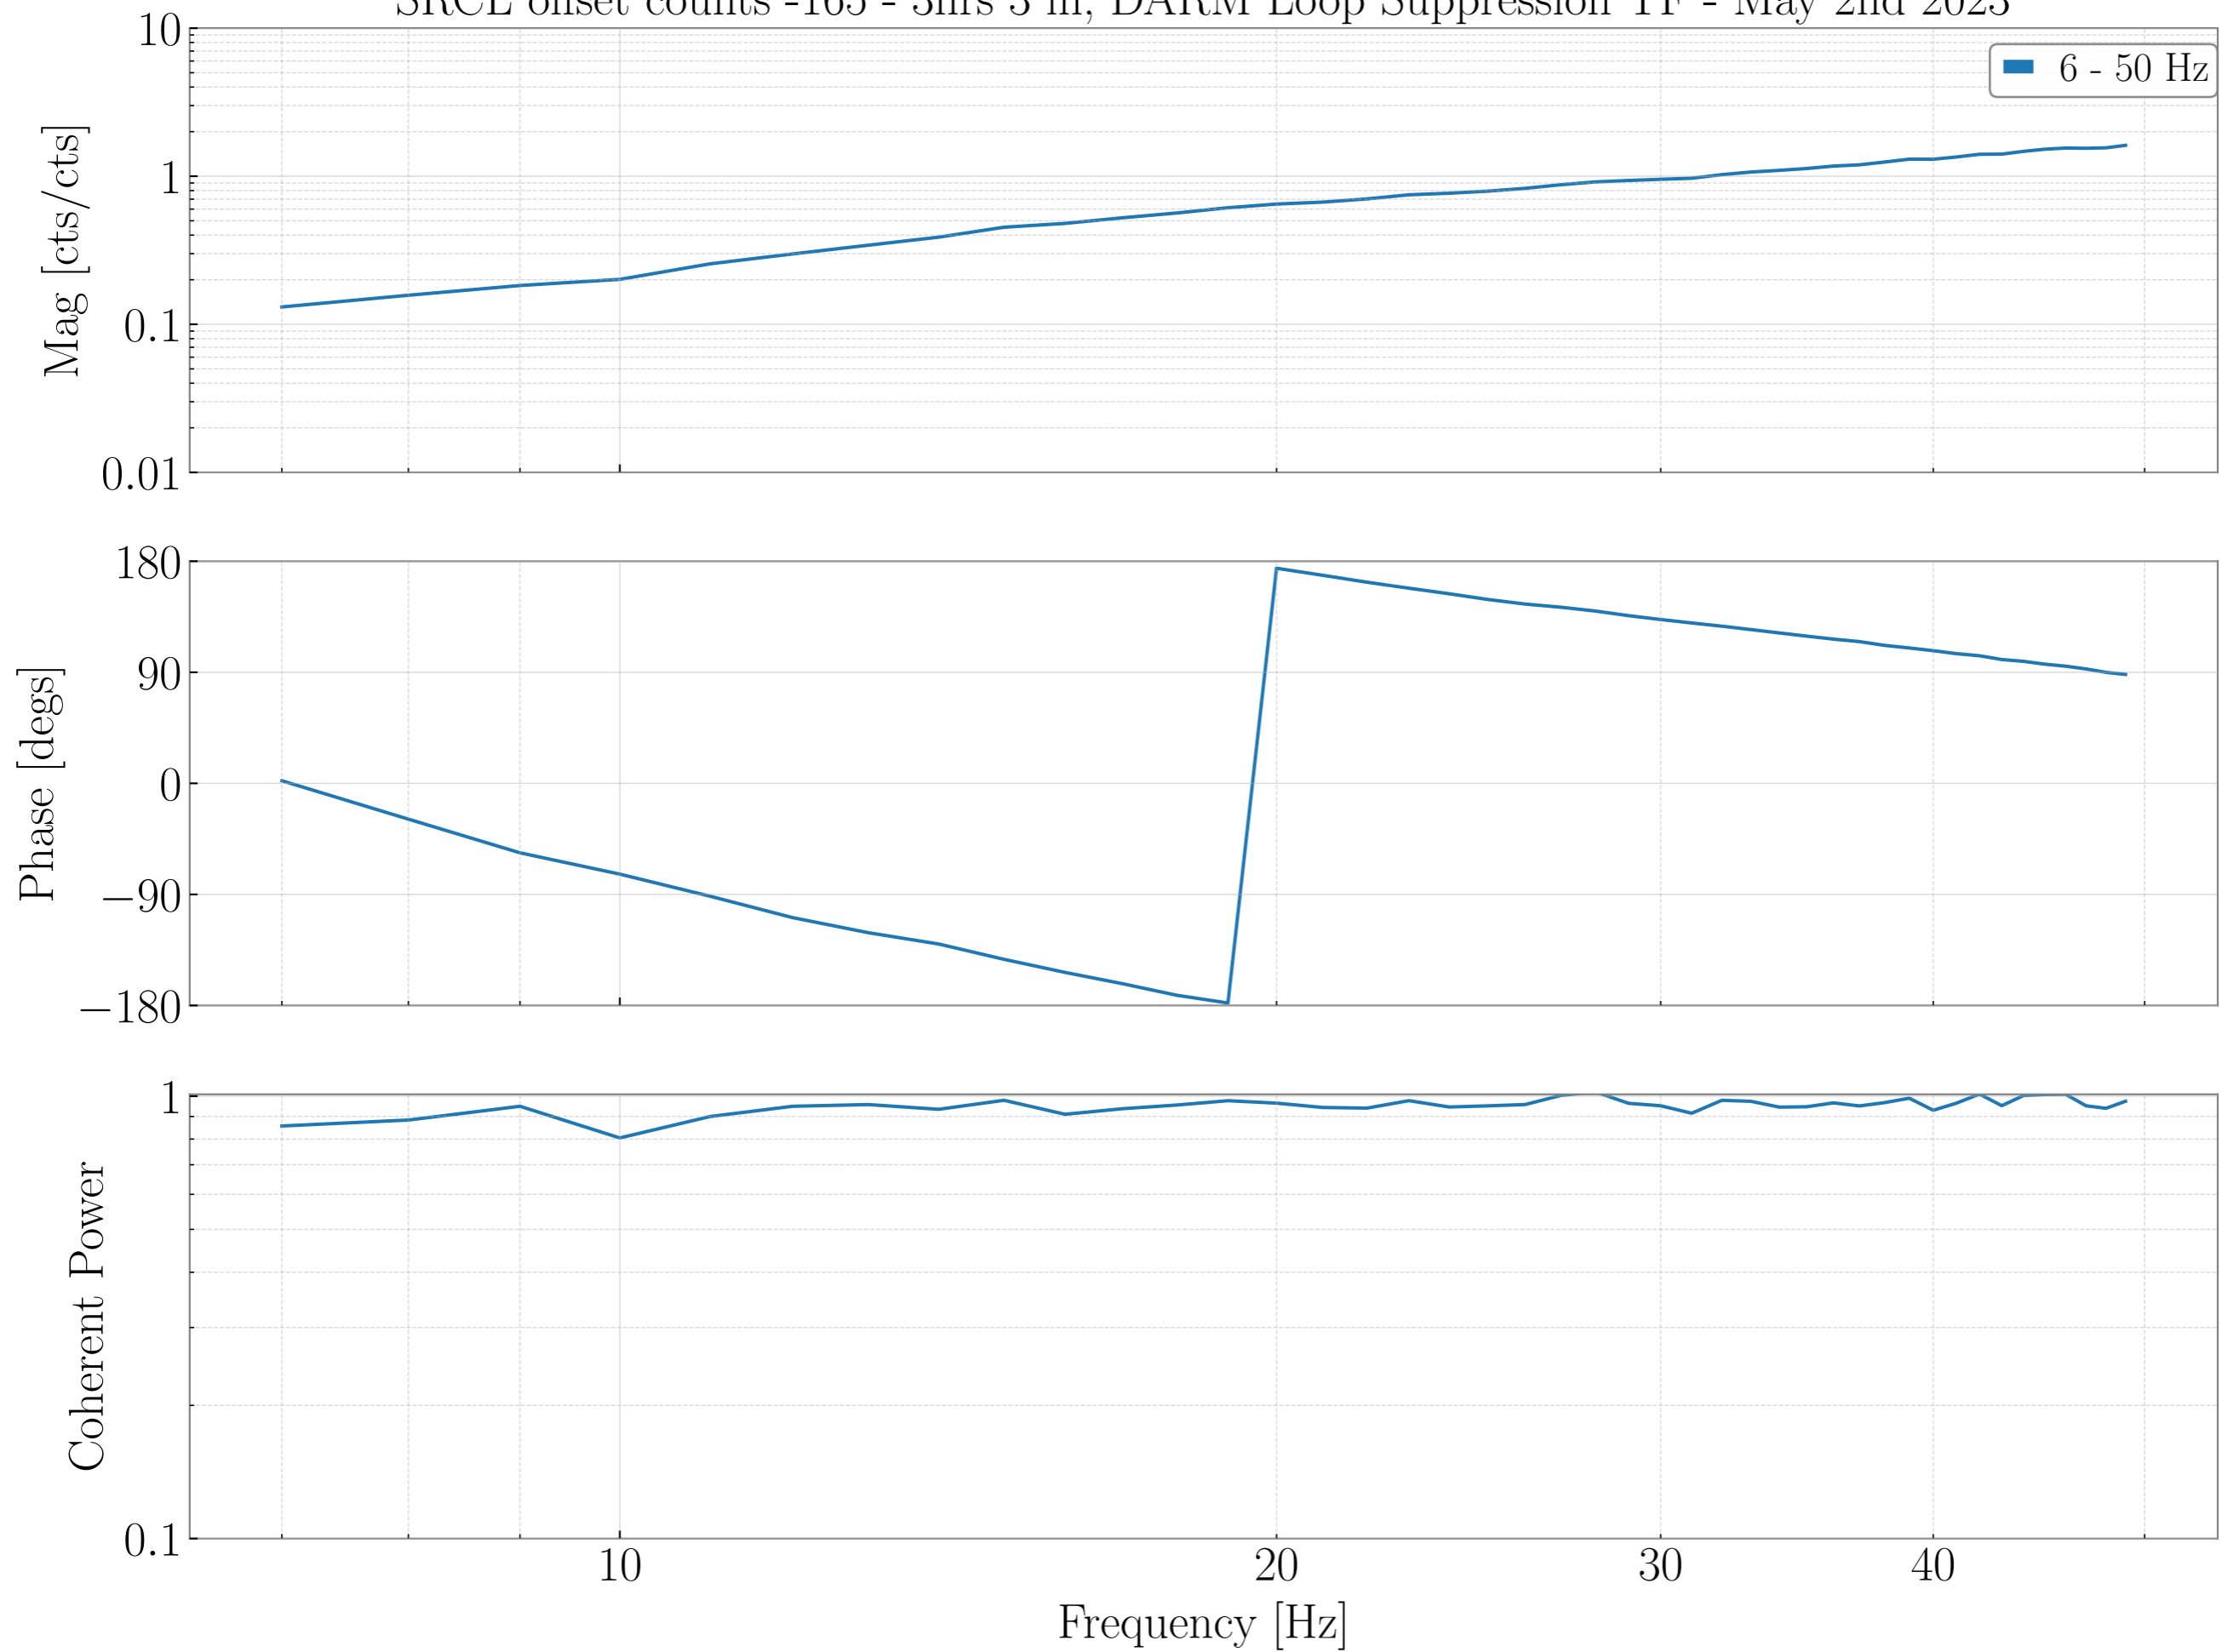

SRCL offset counts -165 - 3hrs 3 in, DARM OLG TF - May 2nd 2023

SRCL offset counts -165 - 3hrs 3 in, DARM Loop Suppression TF - May 2nd 2023

SRCL offset counts -165 - 3hrs 3 in, Raw PCAL to OMC SUM TF - May 2nd 2023

DARM Sensing TF - May 2nd 2023