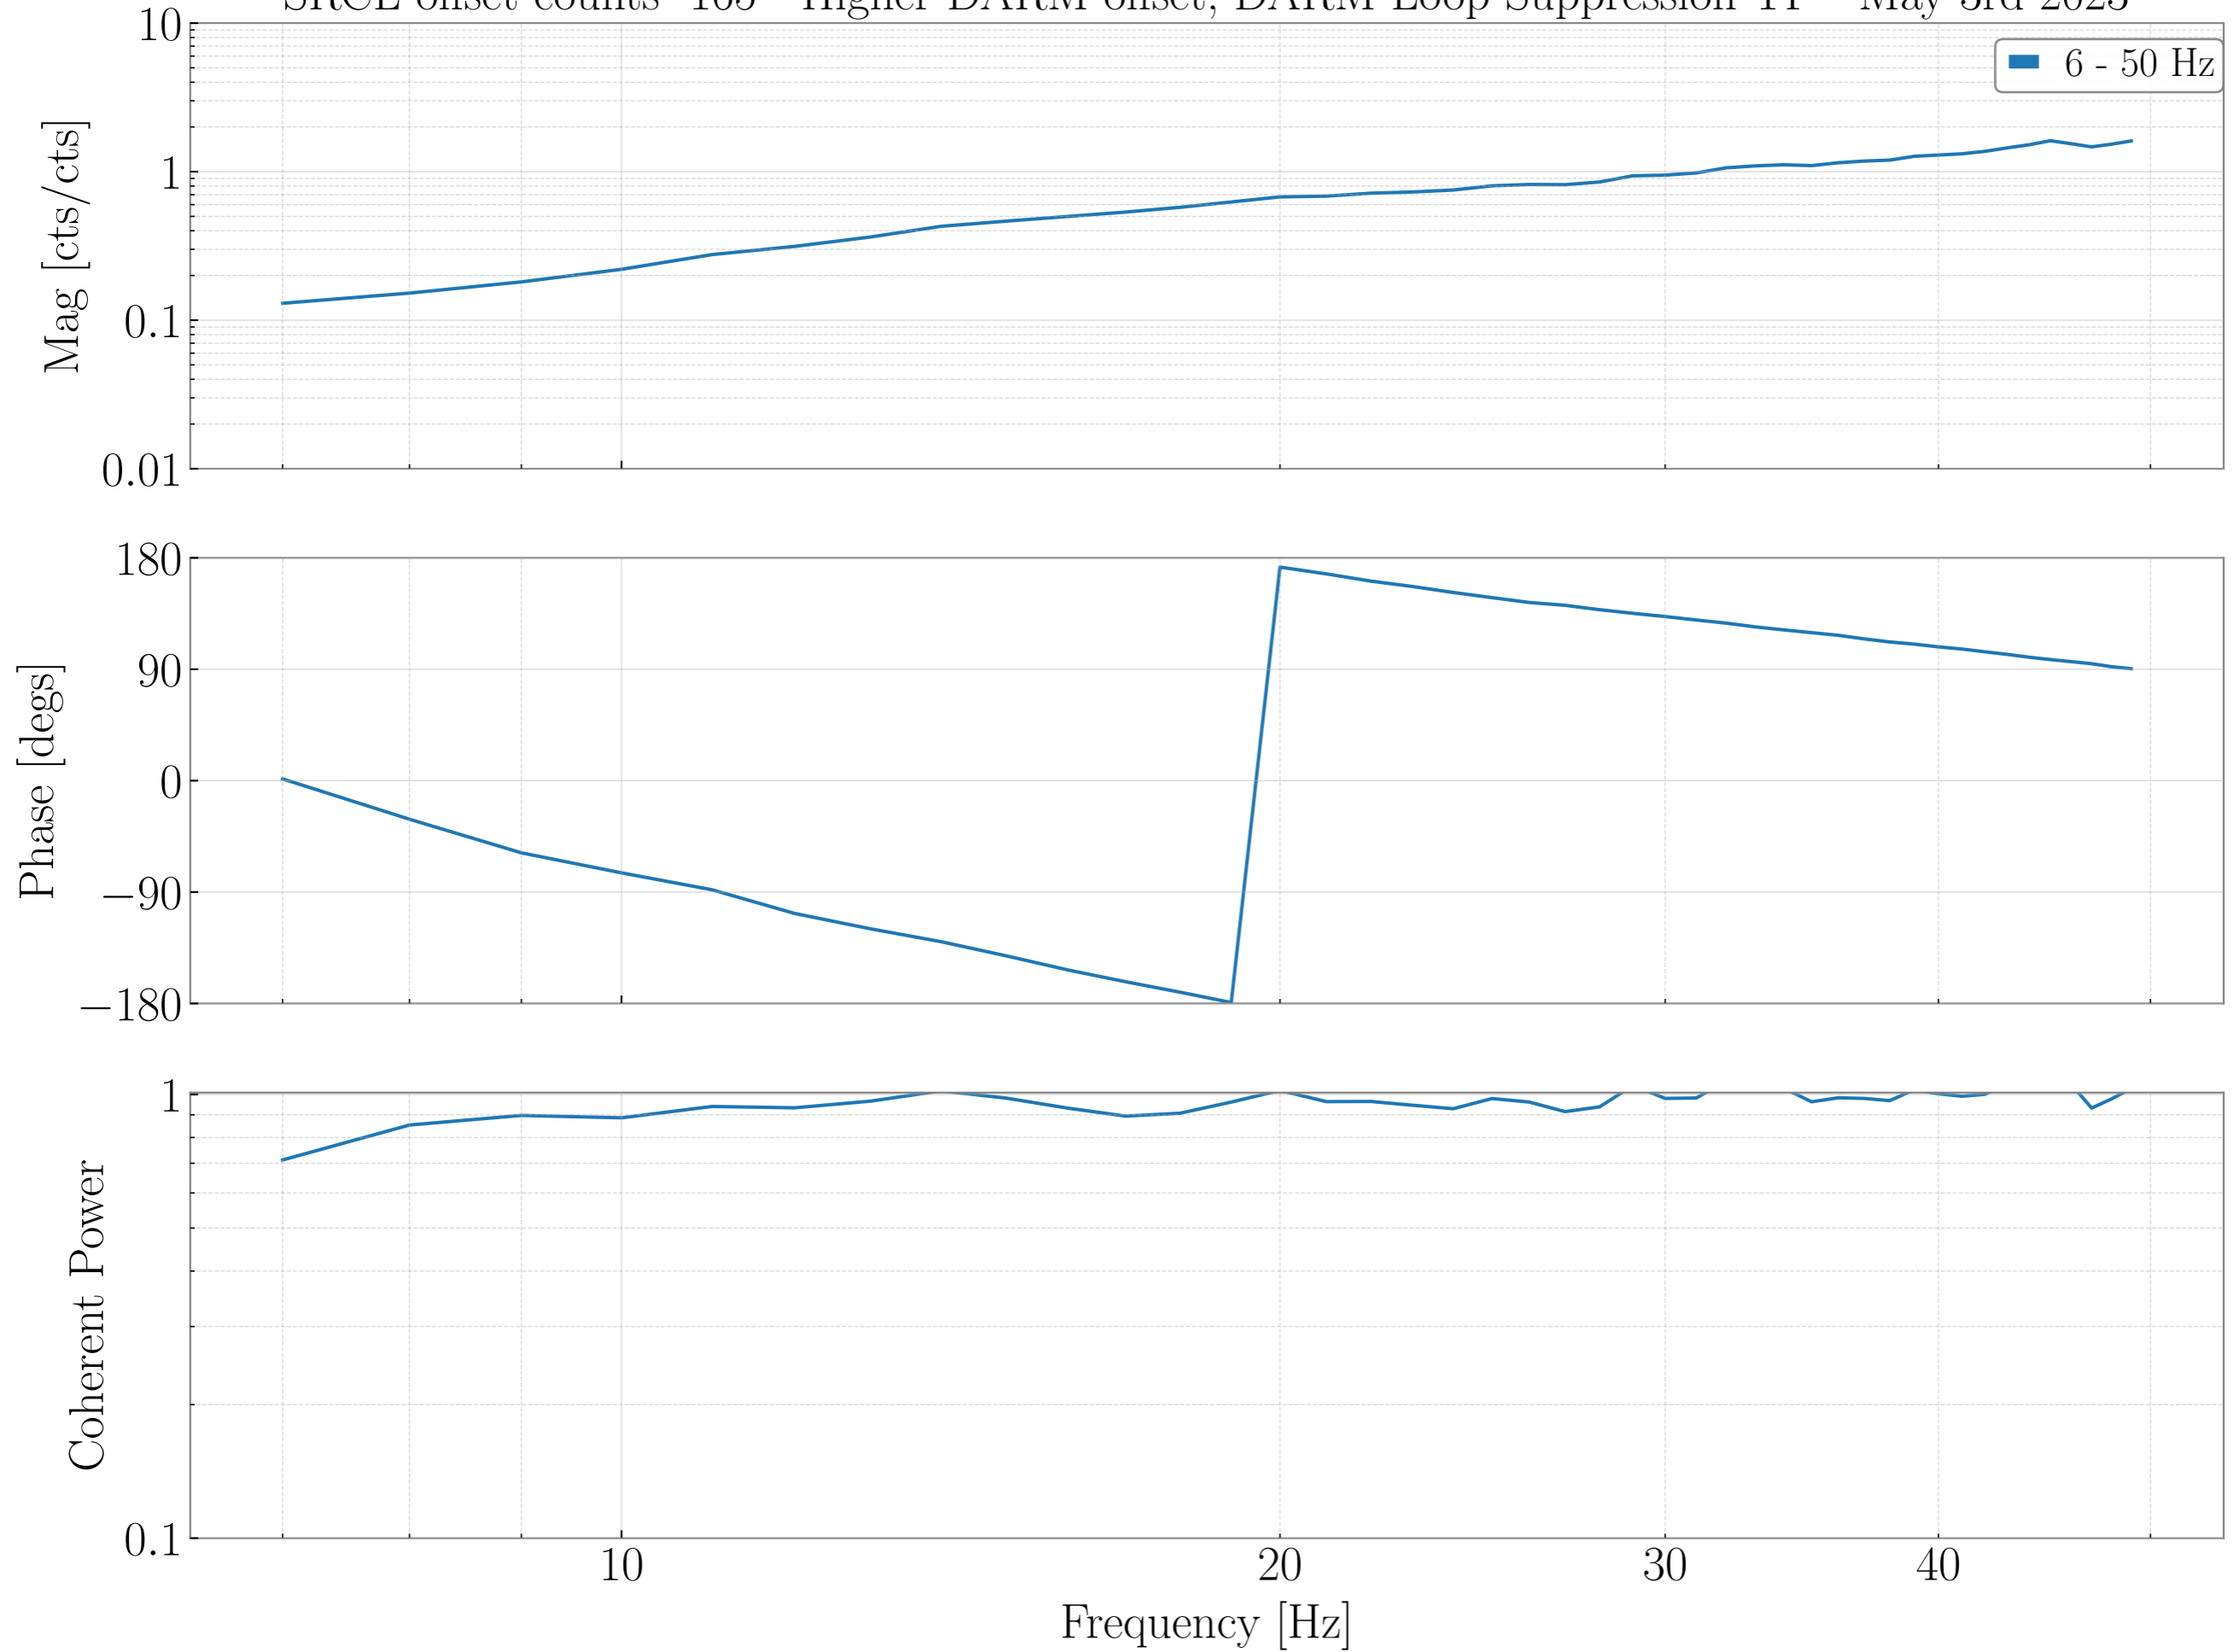

SRCL offset counts -165 - Higher DARM offset, DARM OLG TF - May 3rd 2023

SRCL offset counts -165 - Higher DARM offset, DARM Loop Suppression TF - May 3rd 2023

SRCL offset counts -165 - Higher DARM offset, Raw PCAL to OMC SUM TF - May 3rd 2023

DARM Sensing TF - May 3rd 2023 - SRCL offset counts -165 - Higher DARM offset