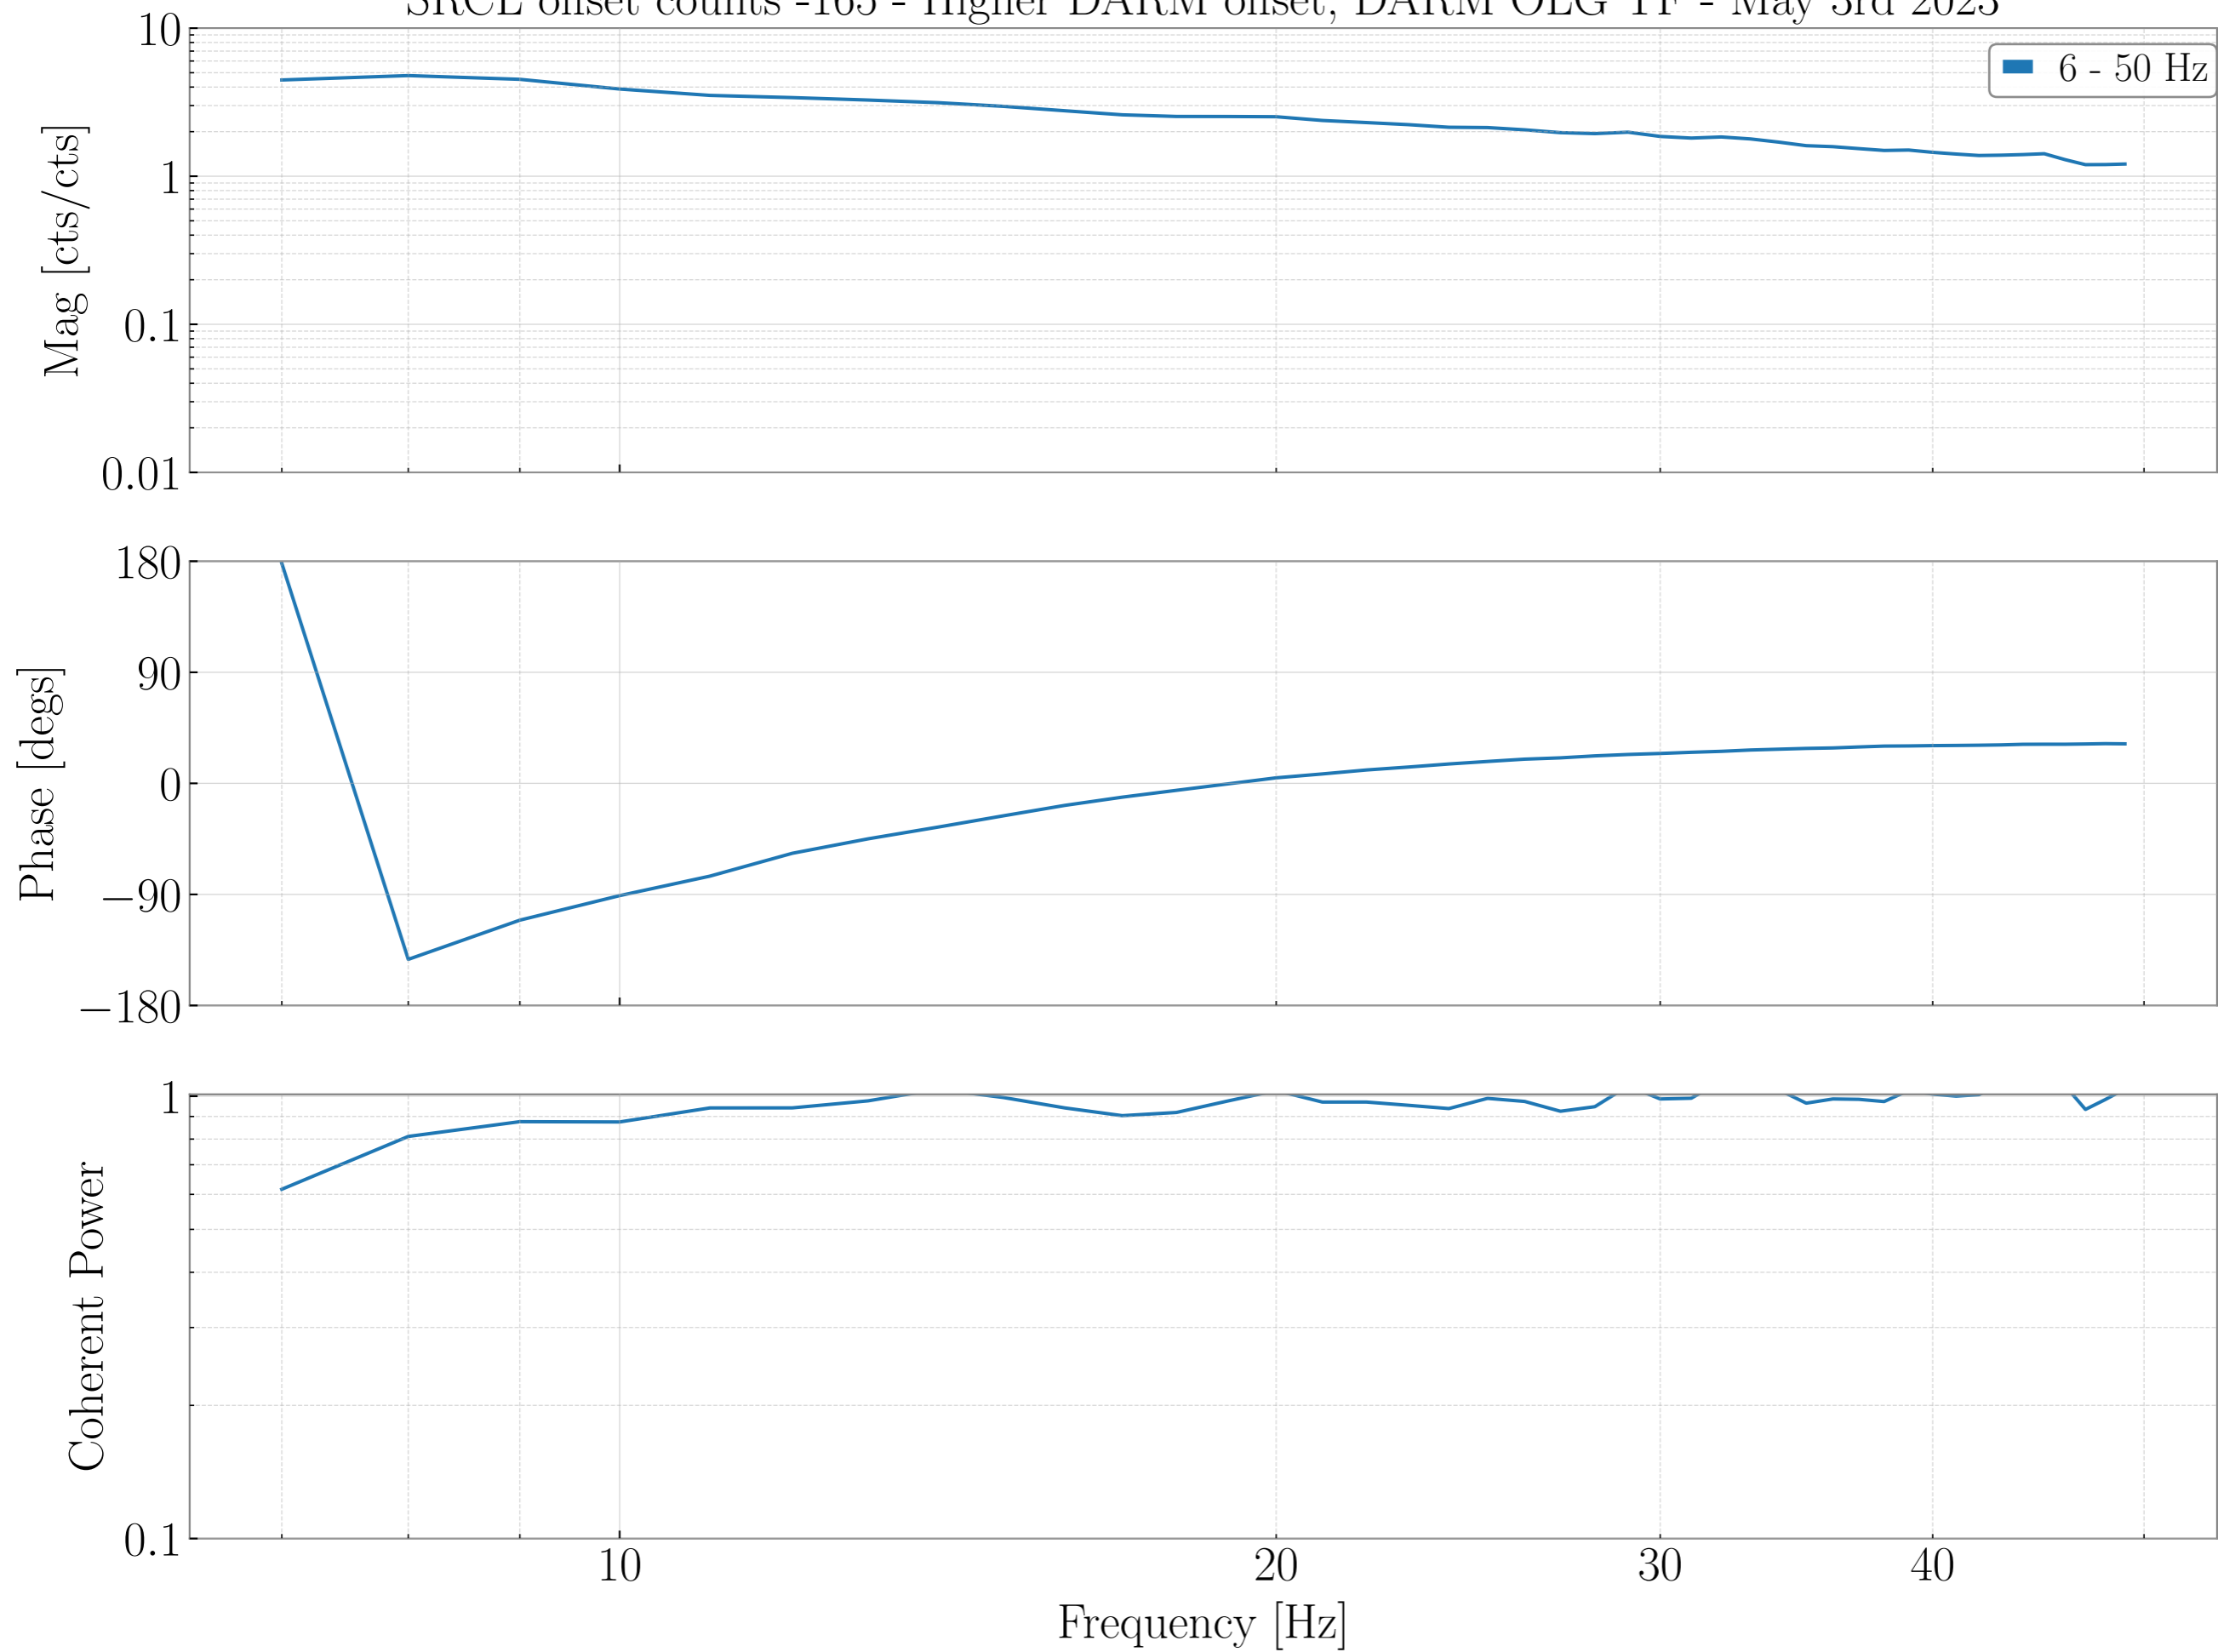

SRCL offset counts -165 - Higher DARM offset, DARM OLG TF - May 3rd 2023

SRCL offset counts -165 - Higher DARM offset, DARM Loop Suppression TF - May 3rd 2023

SRCL offset counts -165 - Higher DARM offset, Raw PCAL to OMC SUM TF - May 3rd 2023

DARM Sensing TF - May 3rd 2023 - SRCL offset counts -165 - Higher DARM offset