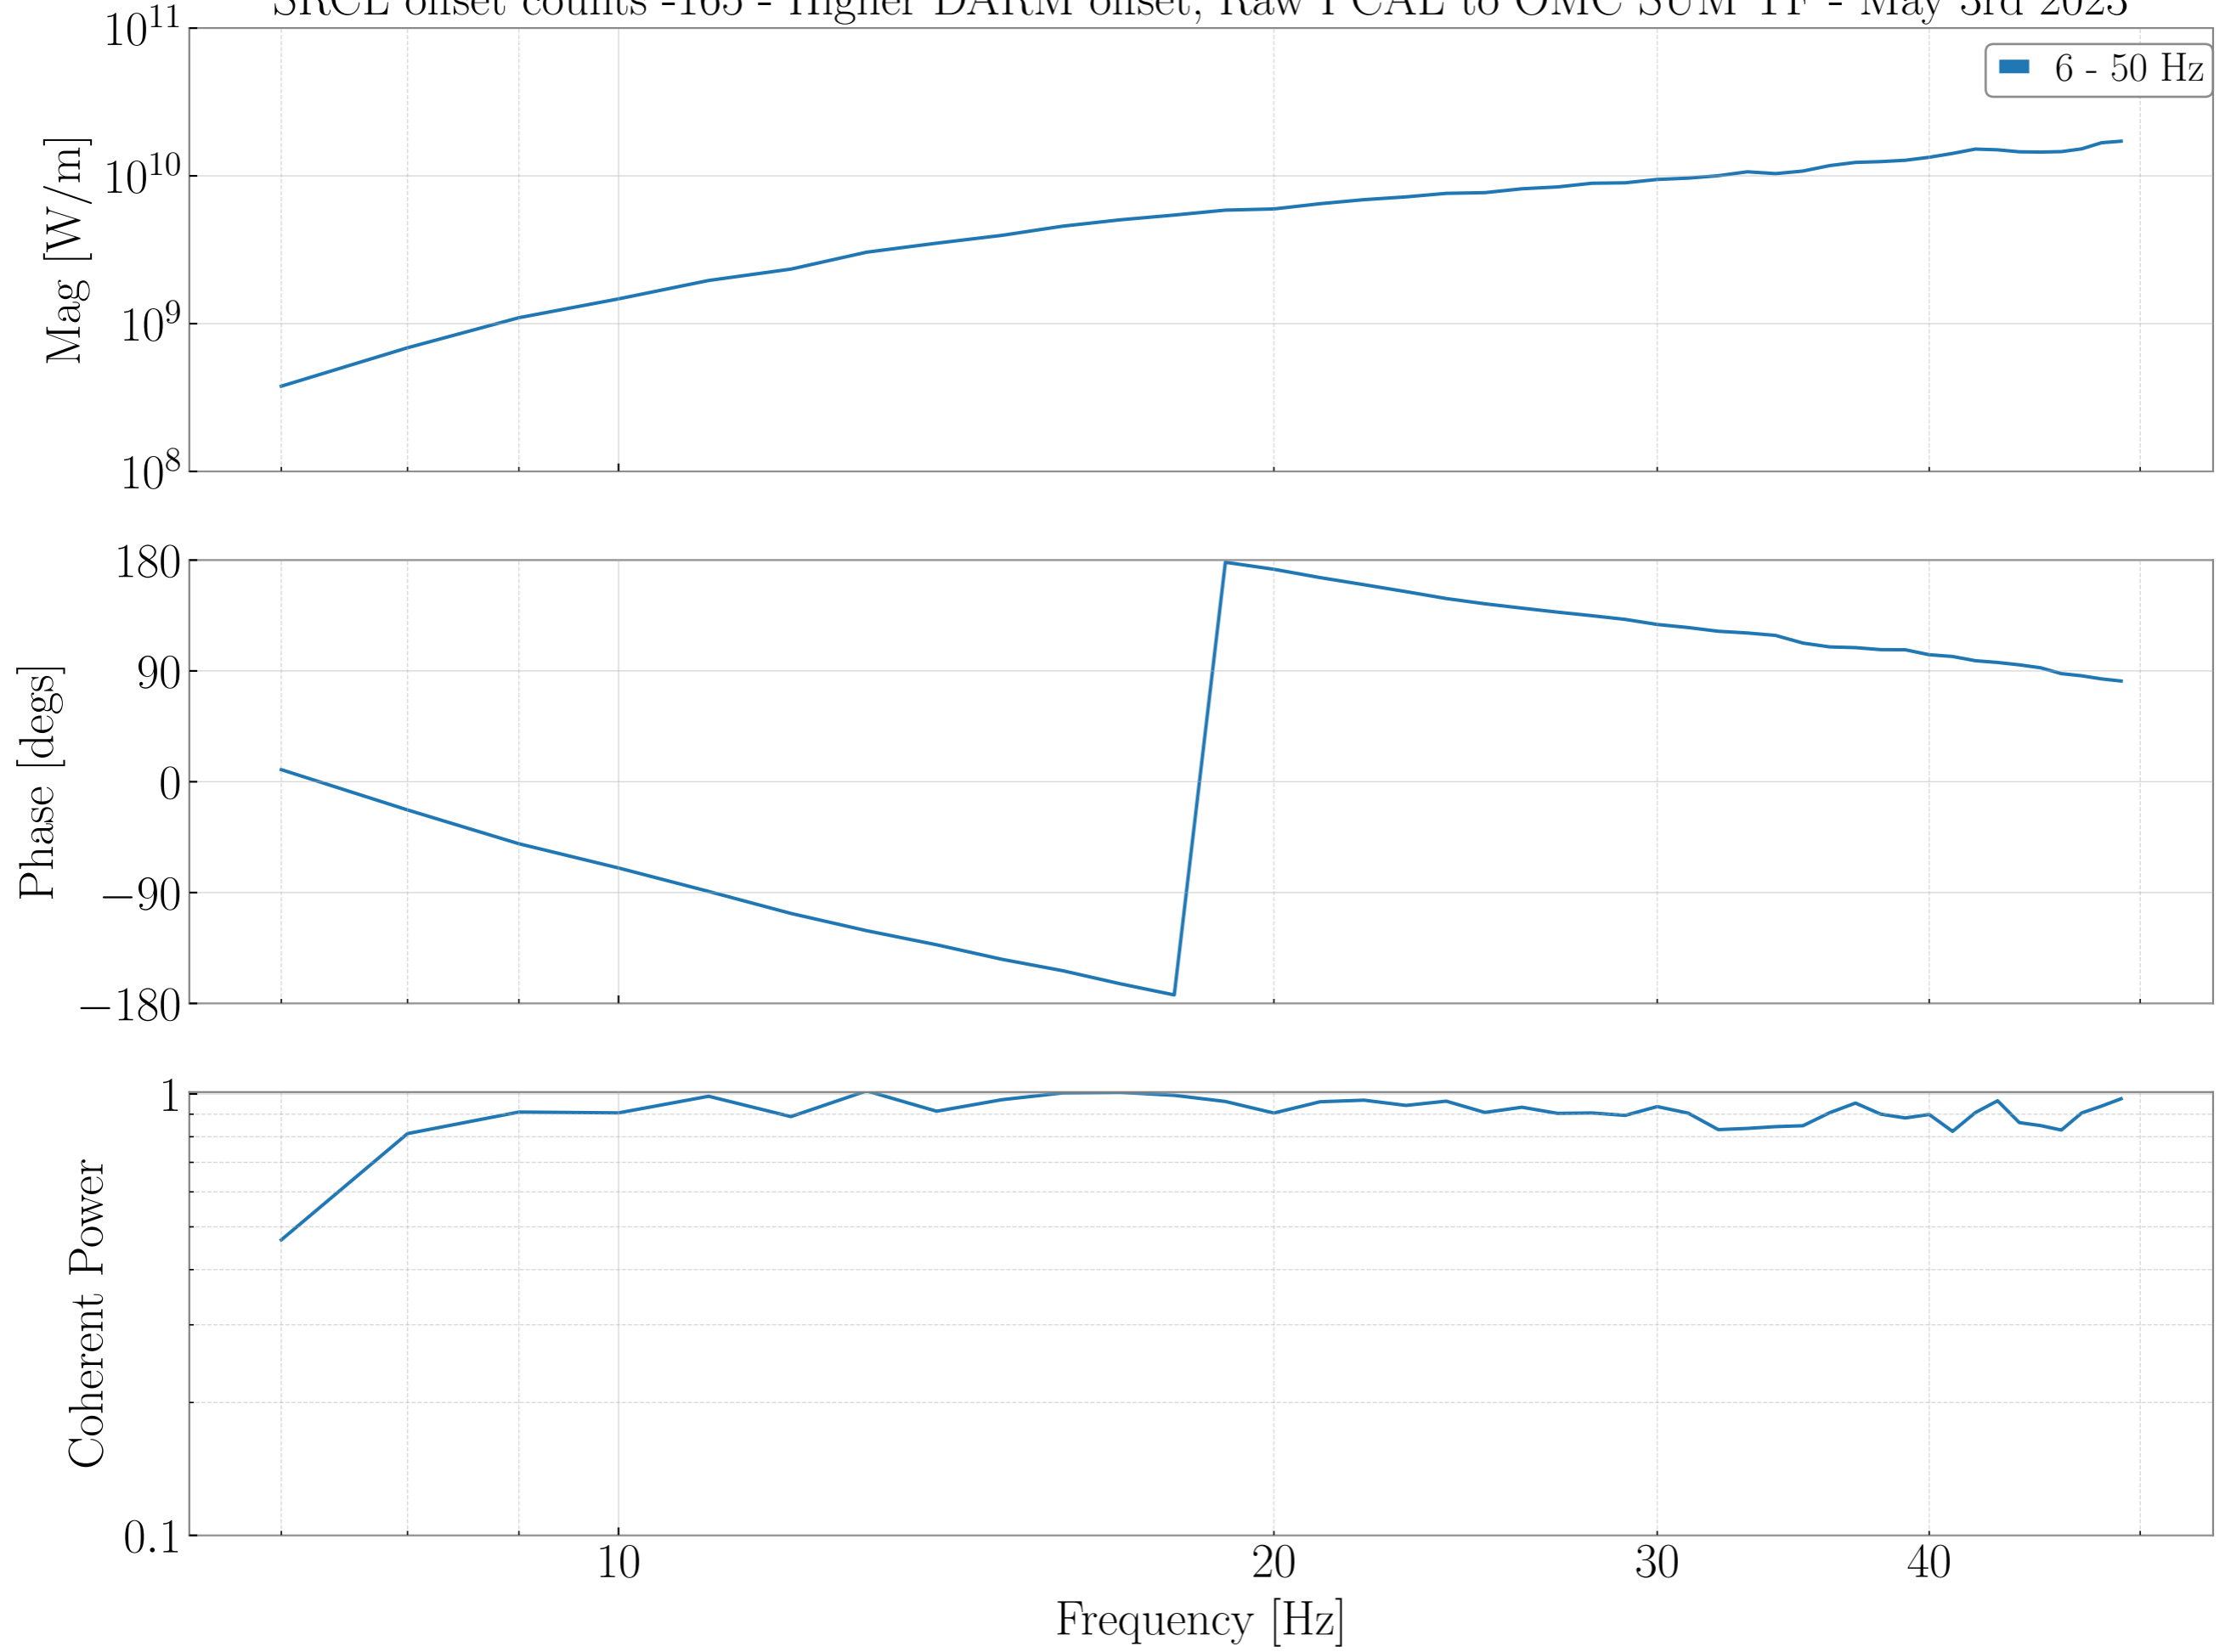

SRCL offset counts -165 - Higher DARM offset, DARM OLG TF - May 3rd 2023

SRCL offset counts -165 - Higher DARM offset, DARM Loop Suppression TF - May 3rd 2023

SRCL offset counts -165 - Higher DARM offset, Raw PCAL to OMC SUM TF - May 3rd 2023

DARM Sensing TF - May 3rd 2023 - SRCL offset counts -165 - Higher DARM offset