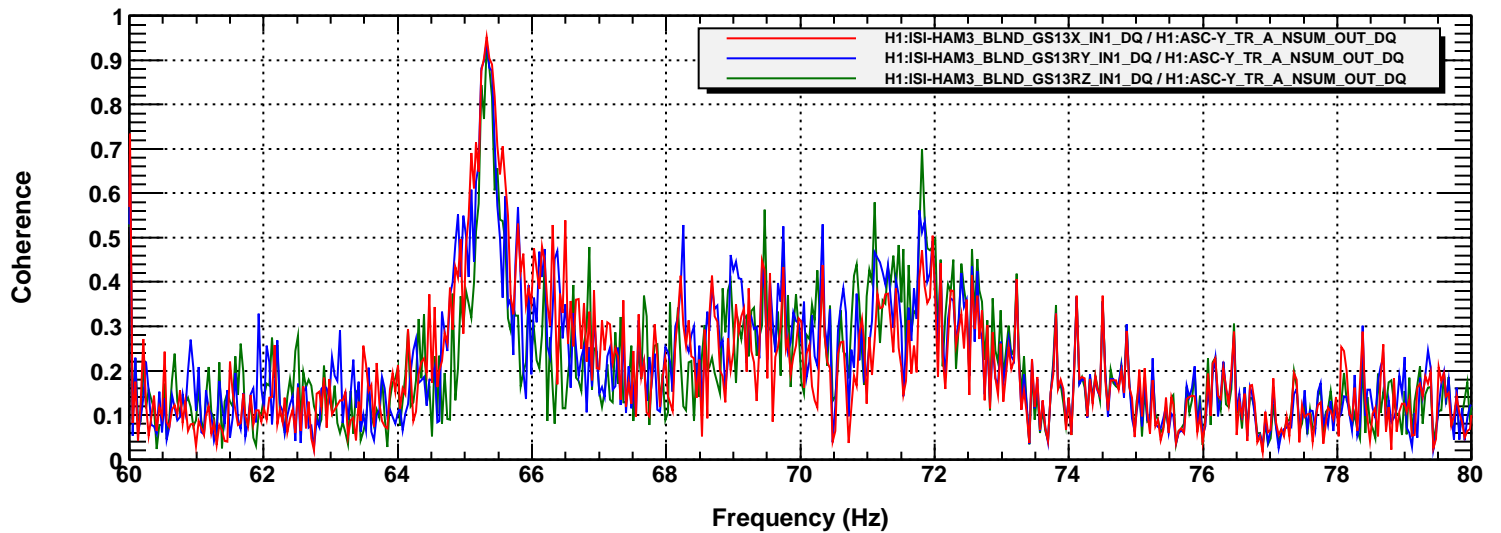

Power spectrum

T0=29/06/2013 04:00:00

Avg=10

BW=0.0117178

Coherence

T0=29/06/2013 04:00:00

Avg=10/Bin=5

BW=0.0117178