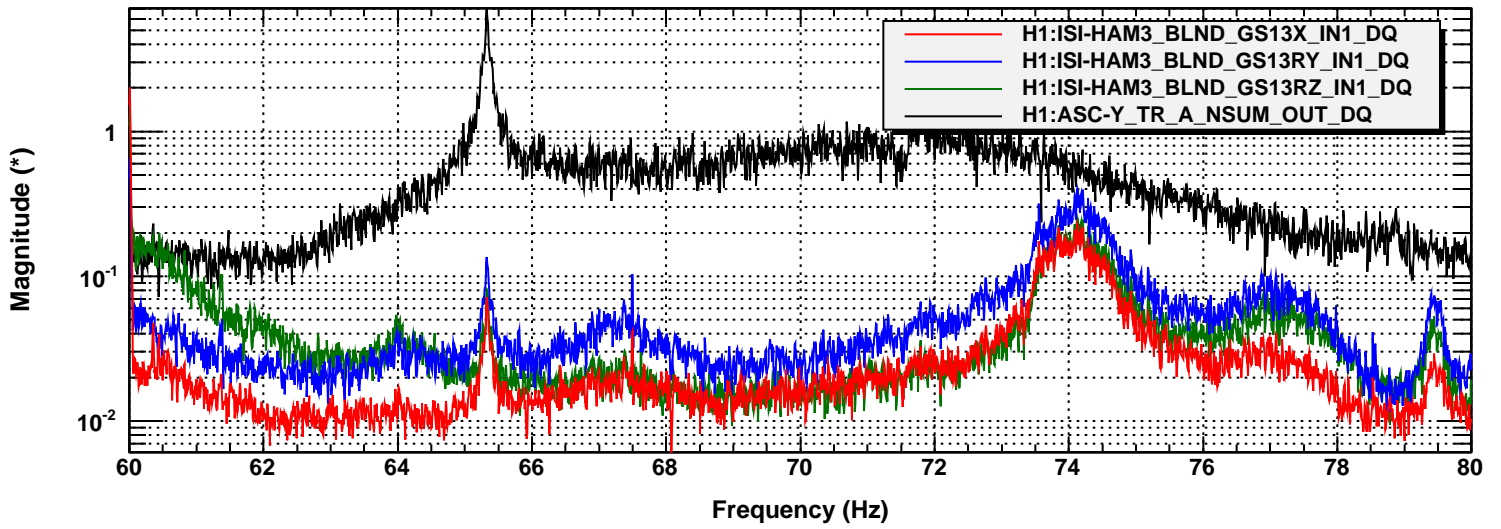

Power spectrum

T0=29/06/2013 04:00:00

Avg=10

BW=0.0117178

Coherence

T0=29/06/2013 04:00:00

Avg=10/Bin=5

BW=0.0117178