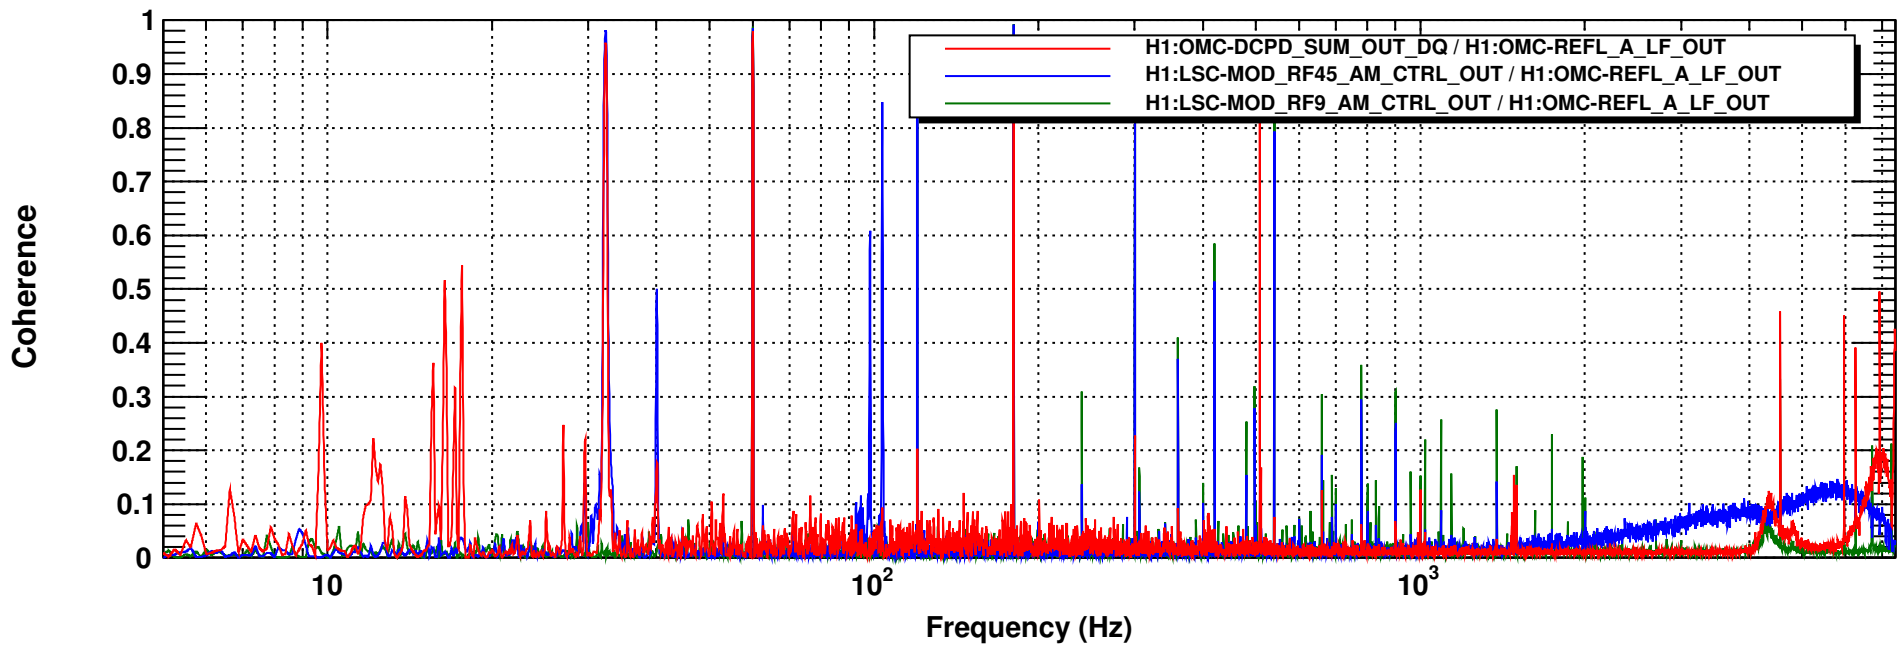

Power spectrum

T0=12/05/2023 21:02:00

Avg=100

BW=0.187493

Coherence

T0=12/05/2023 21:02:00

Avg=100/Bin=5L

BW=0.187493