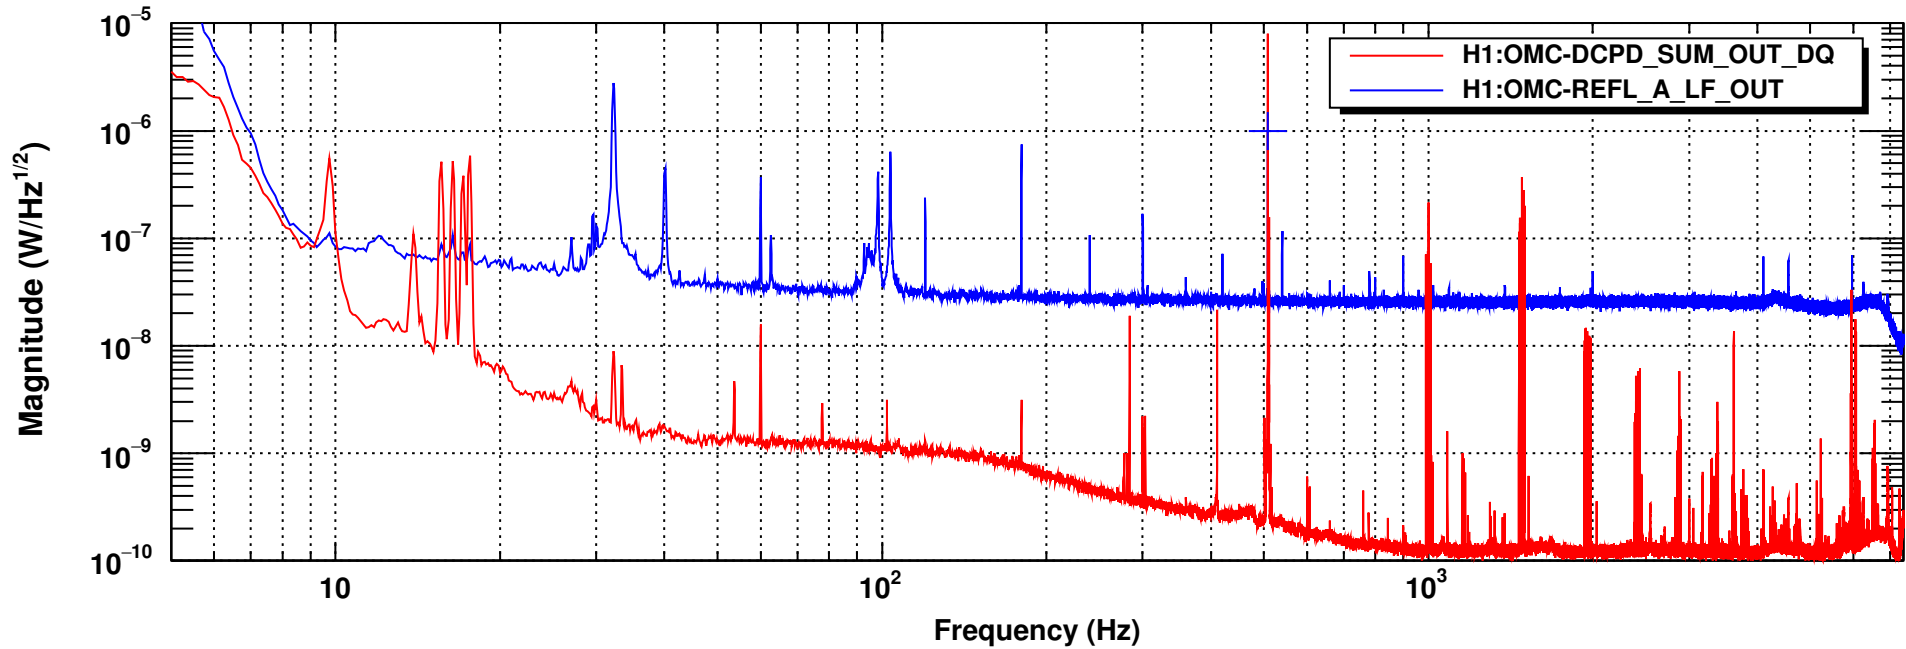

Power spectrum

T0=12/05/2023 21:02:00

Avg=100

BW=0.187493

Coherence

T0=12/05/2023 21:02:00

Avg=100/Bin=5L

BW=0.187493