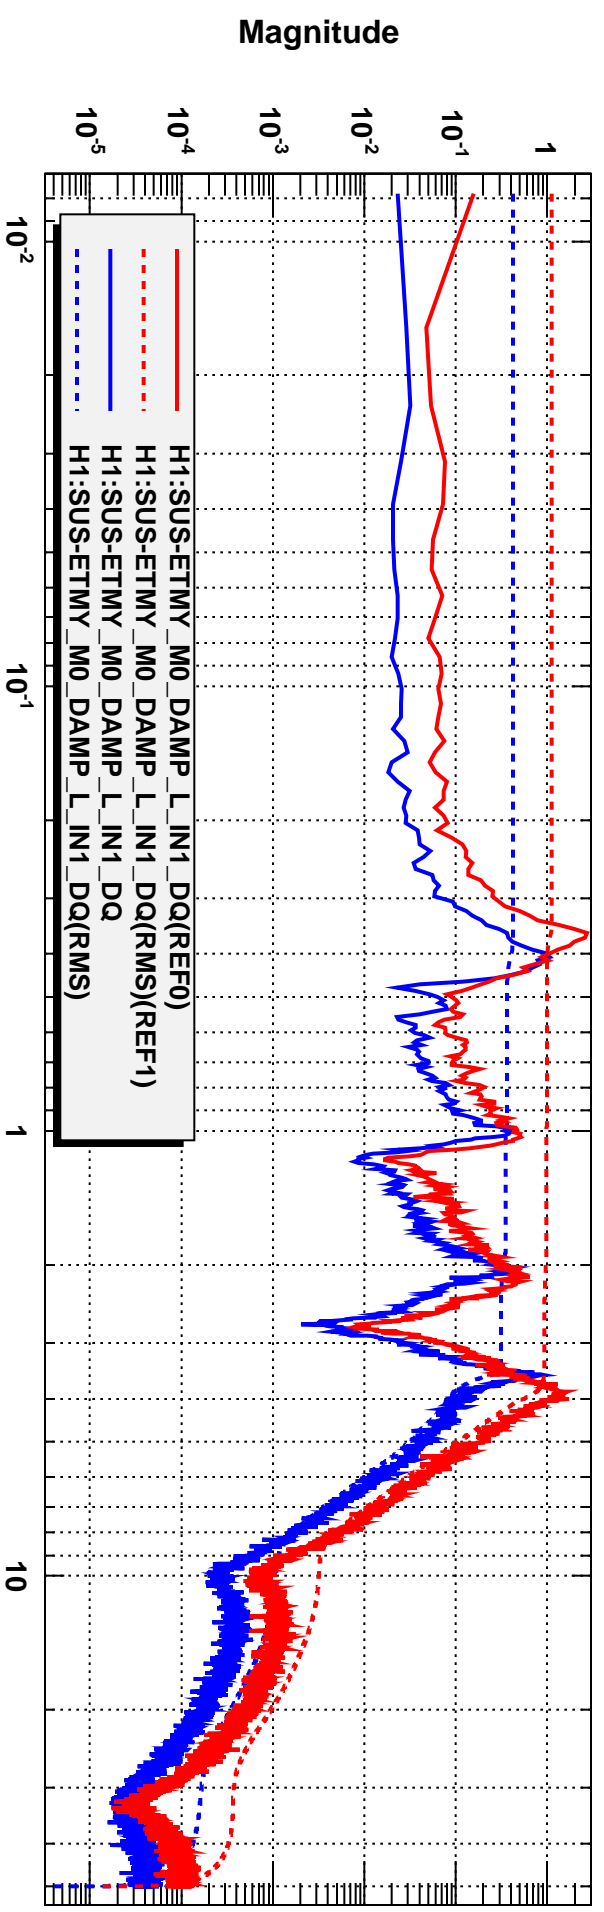

Power spectrum

*T0_02/07/2013 22:01:19

Avg=10

BW=0.0447407

Power spectrum

*T0=02/07/2013 22:01:19

Avg=10

BW=0.0117187