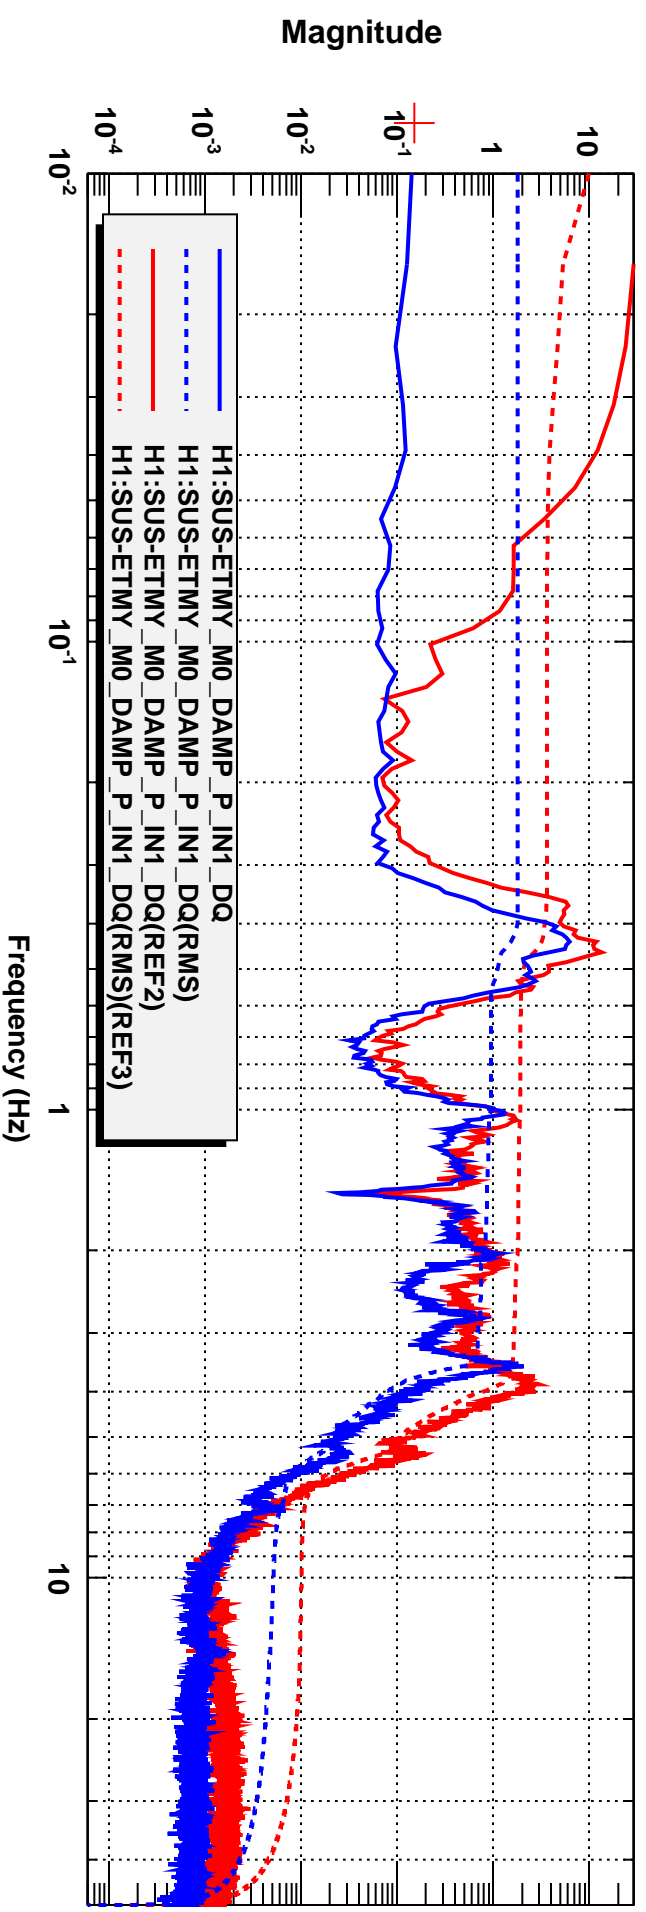

Power spectrum

*T0_02/07/2013 22:01:19

Avg=10

BW=0.0447407

Power spectrum

*T0=02/07/2013 22:01:19

Avg=10

BW=0.0117187