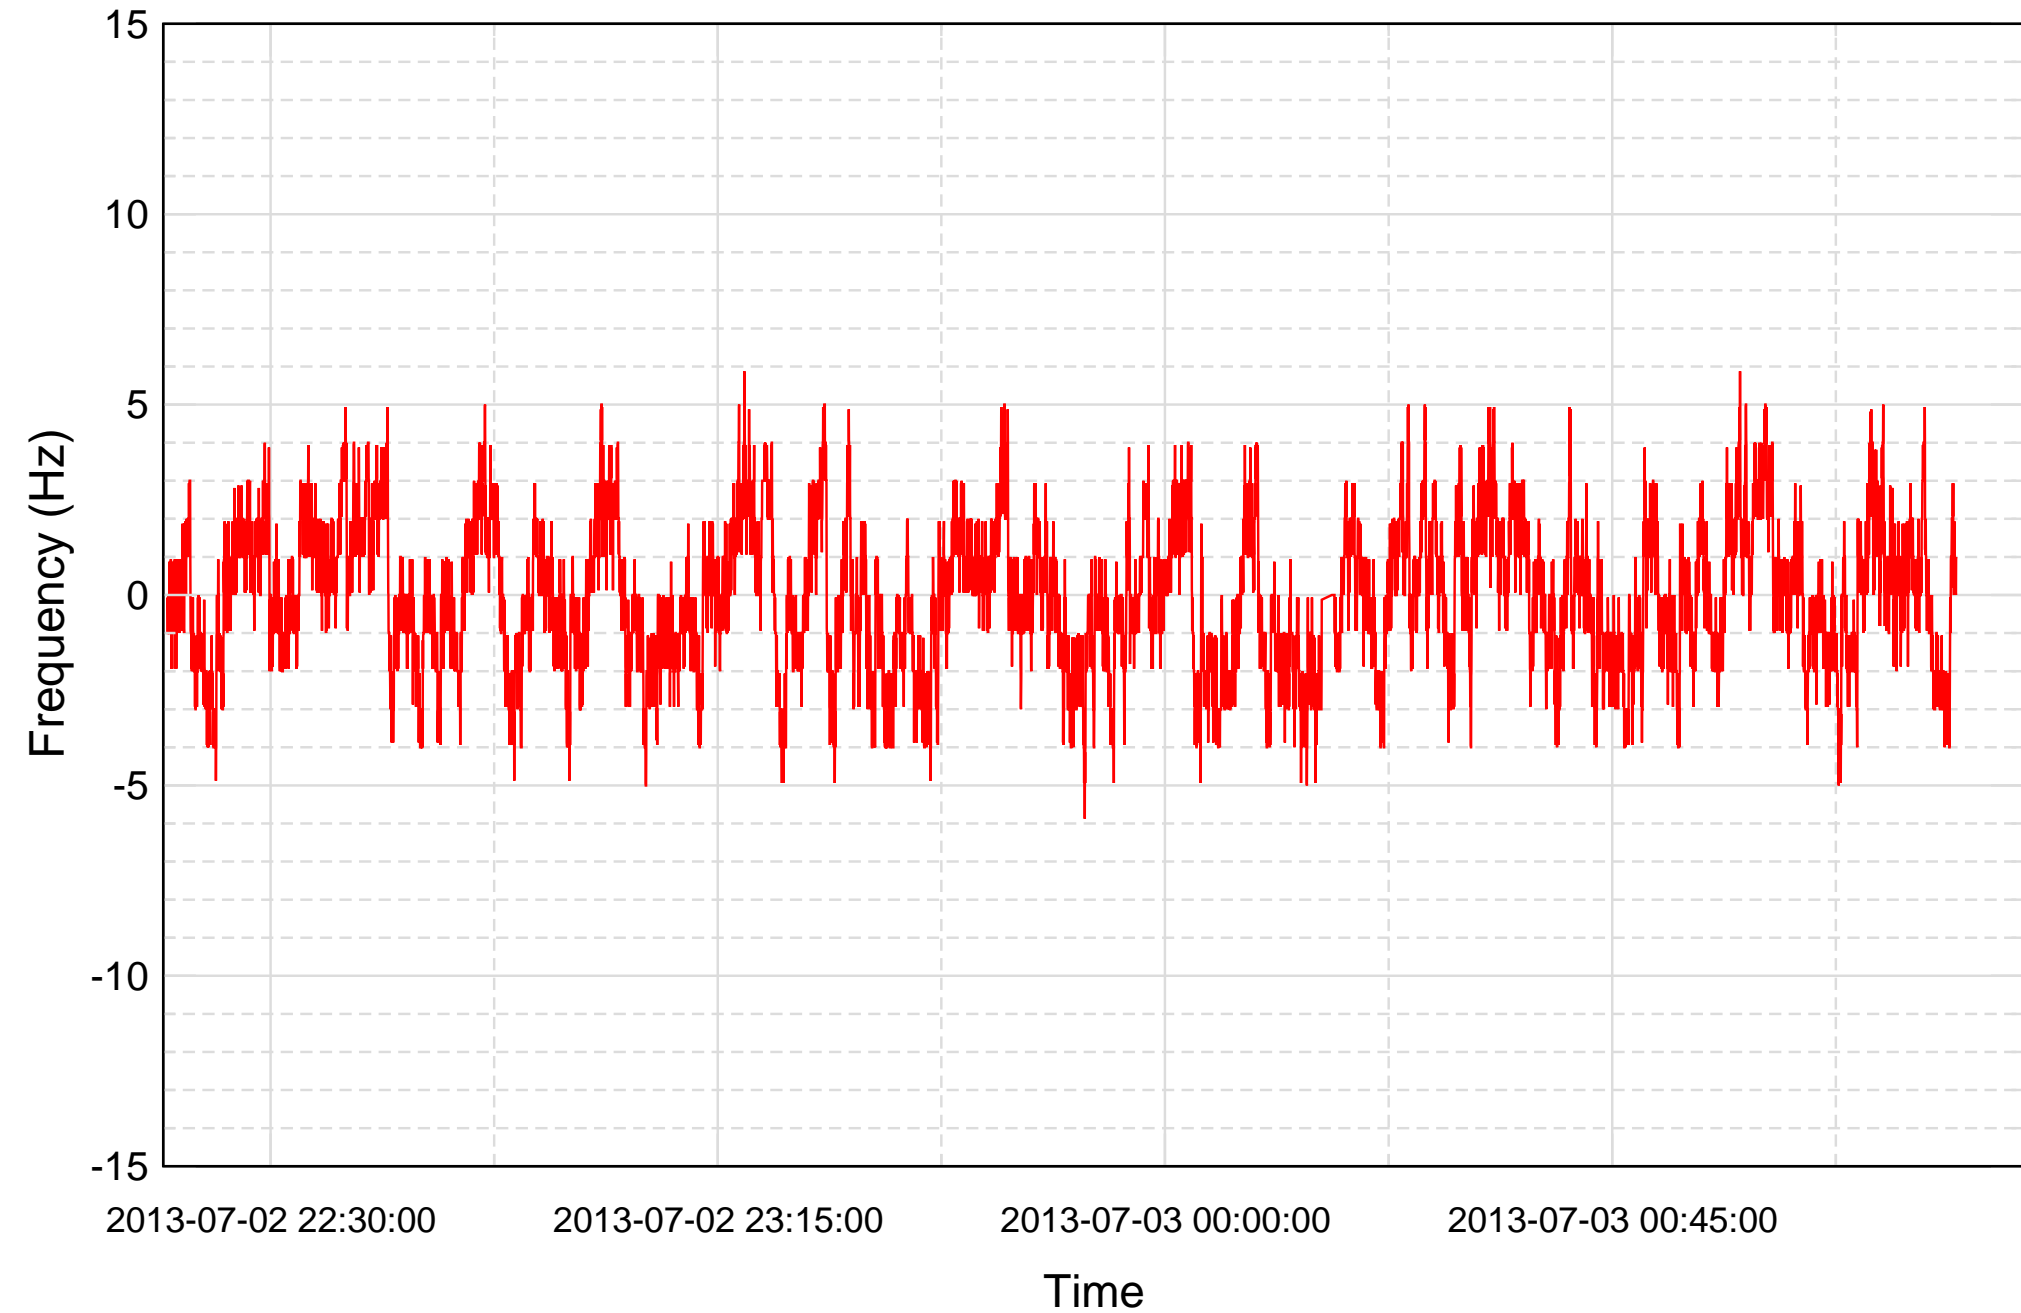

Trend from 13-07-02-22-19-38 to 13-07-03-01-19-37

H1:ALS-C_DIFF_VCO_CONTROLS_DIFFFREQUENCY

Histogram