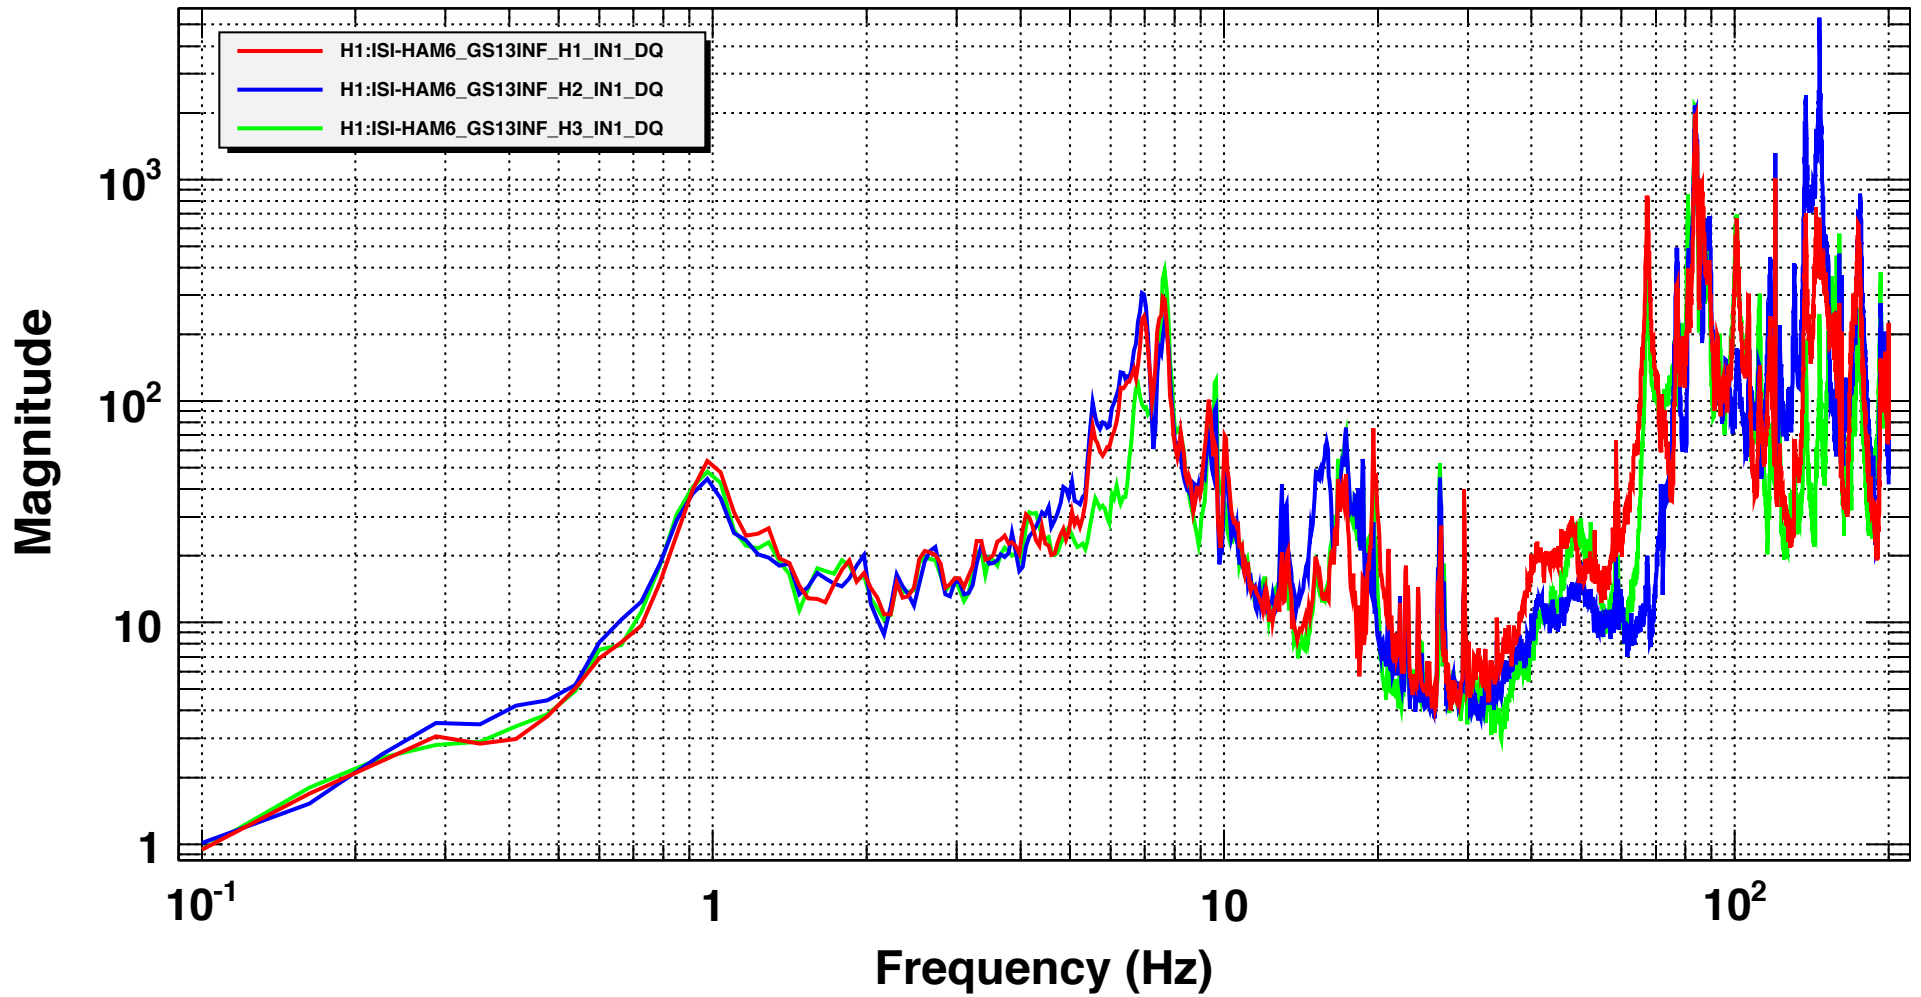

Power spectrum

T0=03/07/2013 23:12:43

Avg=50

BW=0.0937498

Power spectrum

T0=03/07/2013 23:12:43

Avg=50

BW=0.0937498