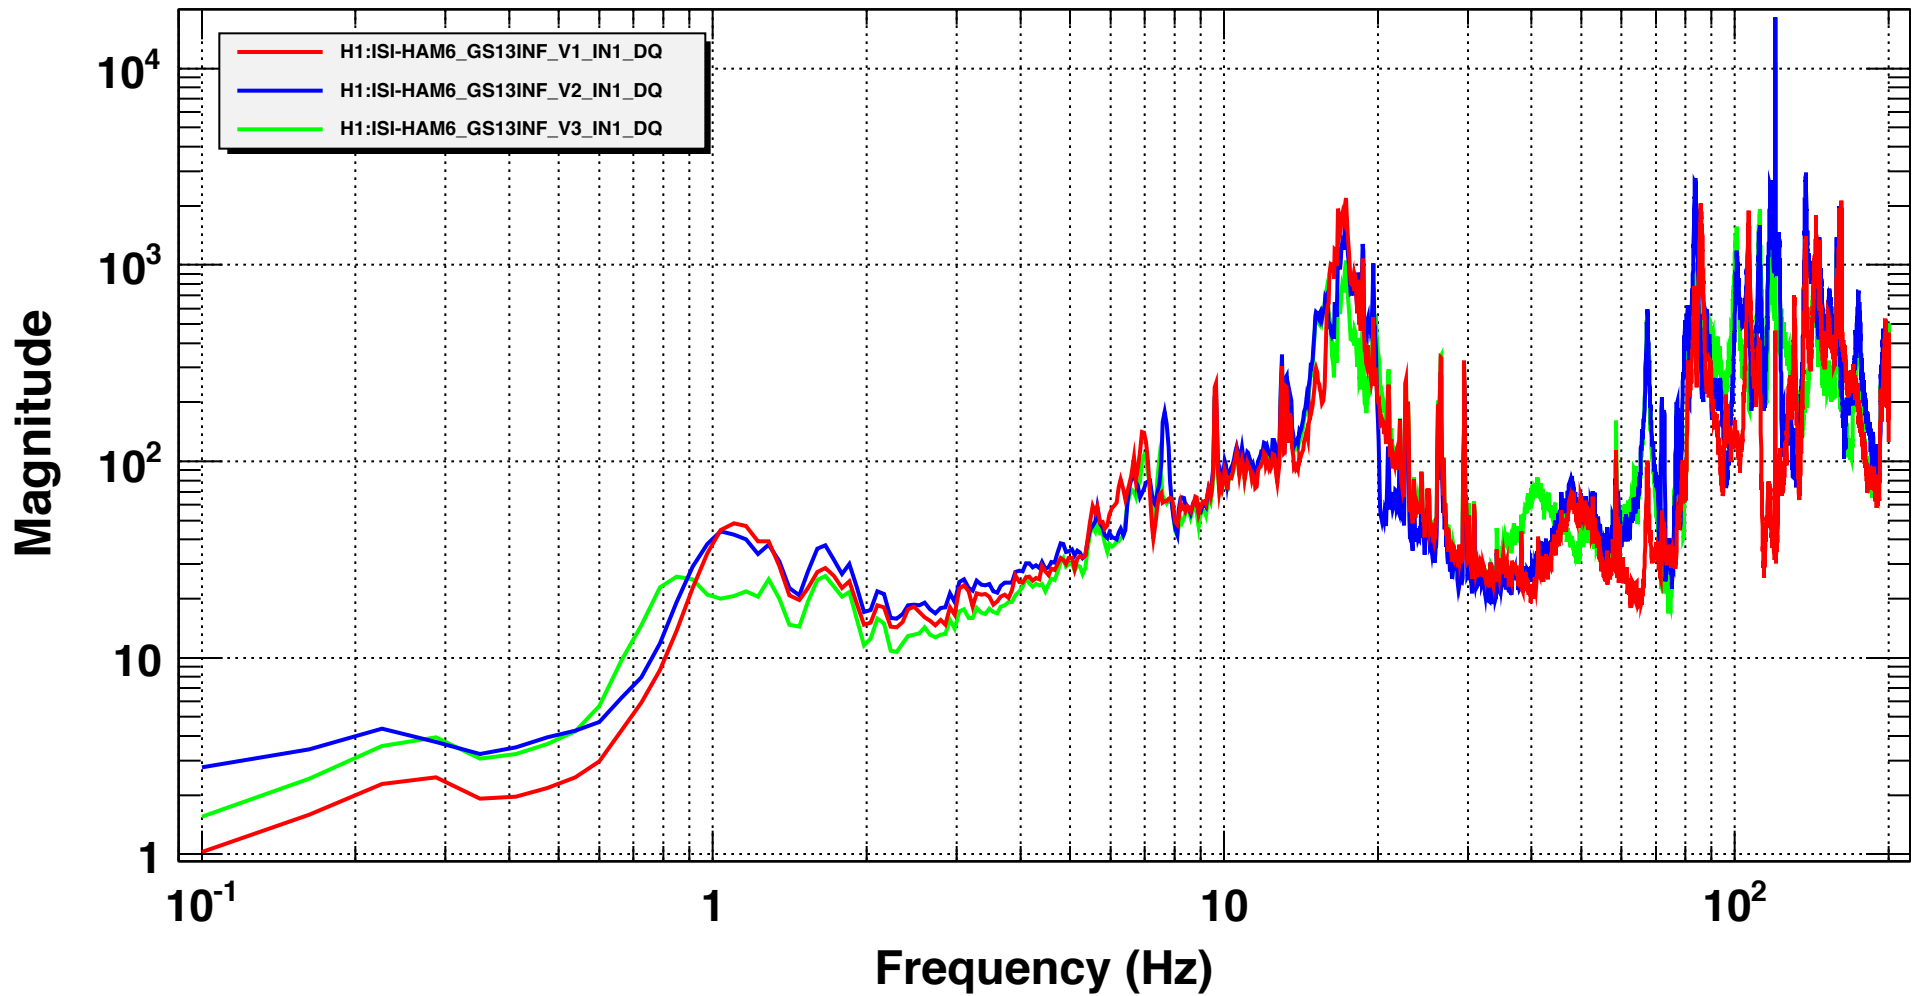

Power spectrum

T0=03/07/2013 23:12:43

Avg=50

BW=0.0937498

Power spectrum

T0=03/07/2013 23:12:43

Avg=50

BW=0.0937498