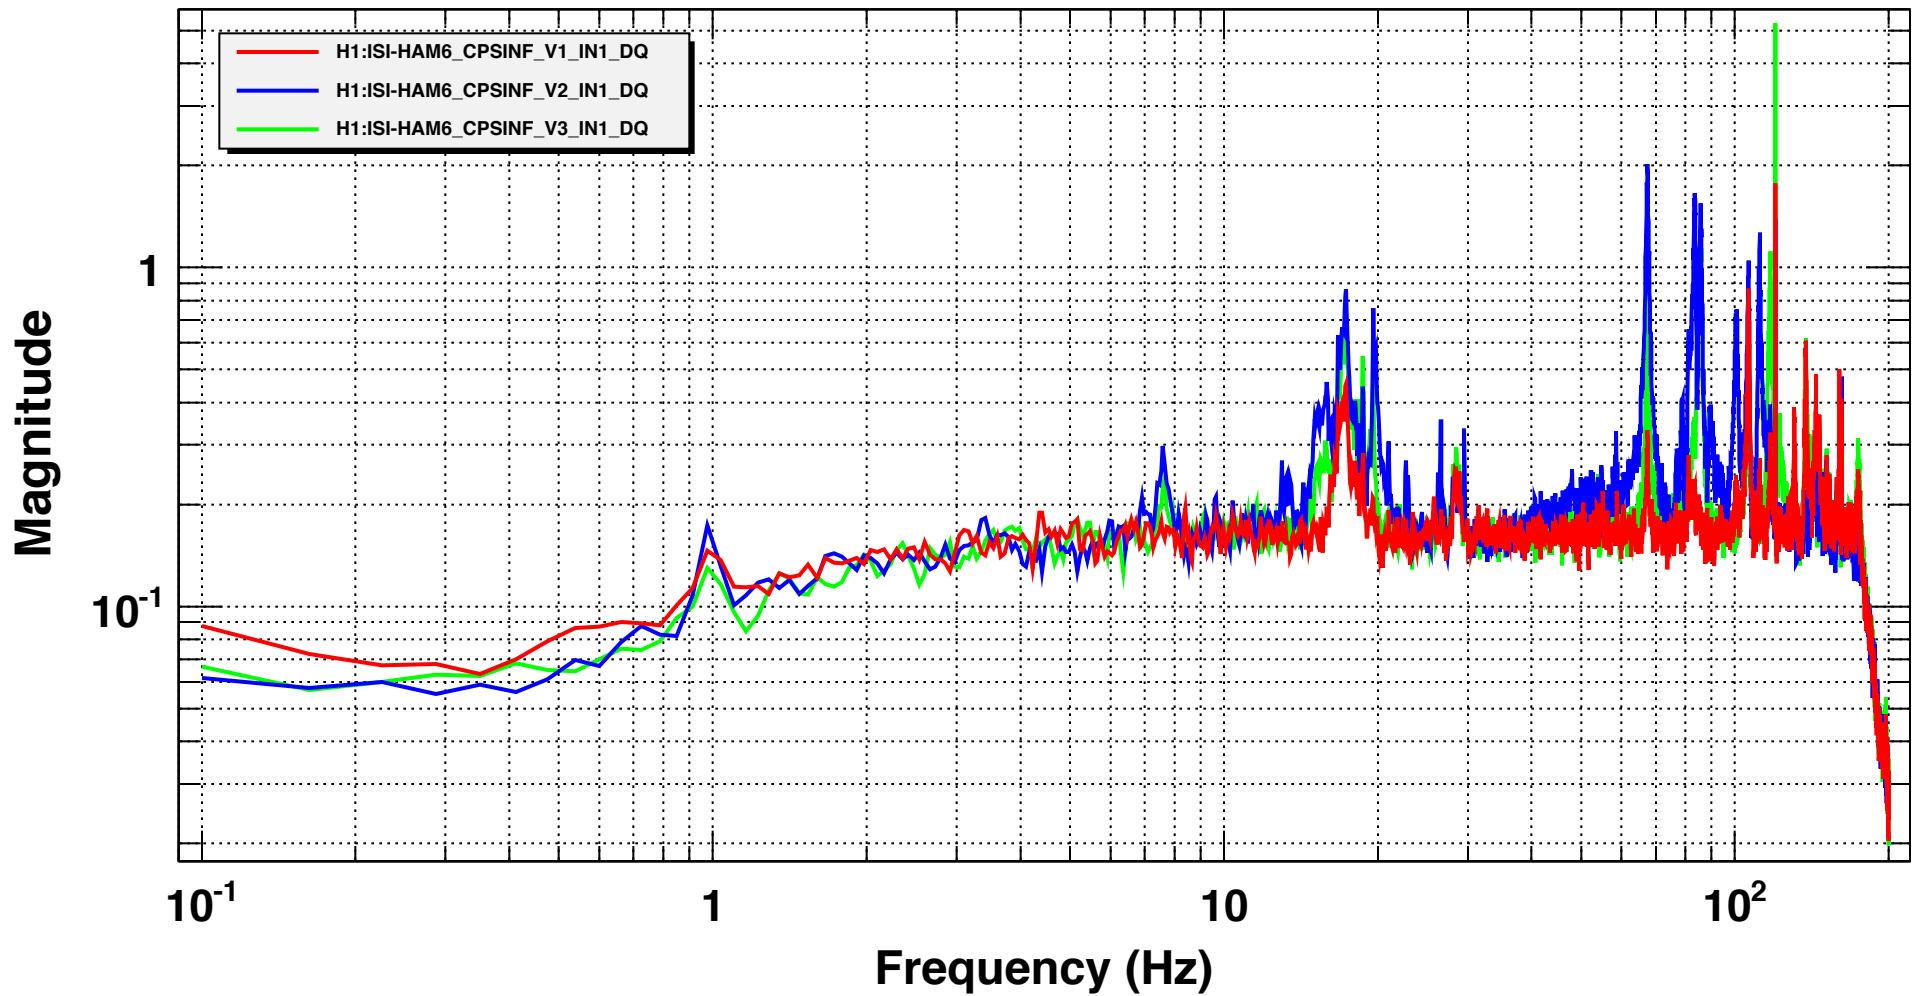

Power spectrum

T0=03/07/2013 23:12:43

Avg=50

BW=0.0937498

Power spectrum

T0=03/07/2013 23:12:43

Avg=50

BW=0.0937498