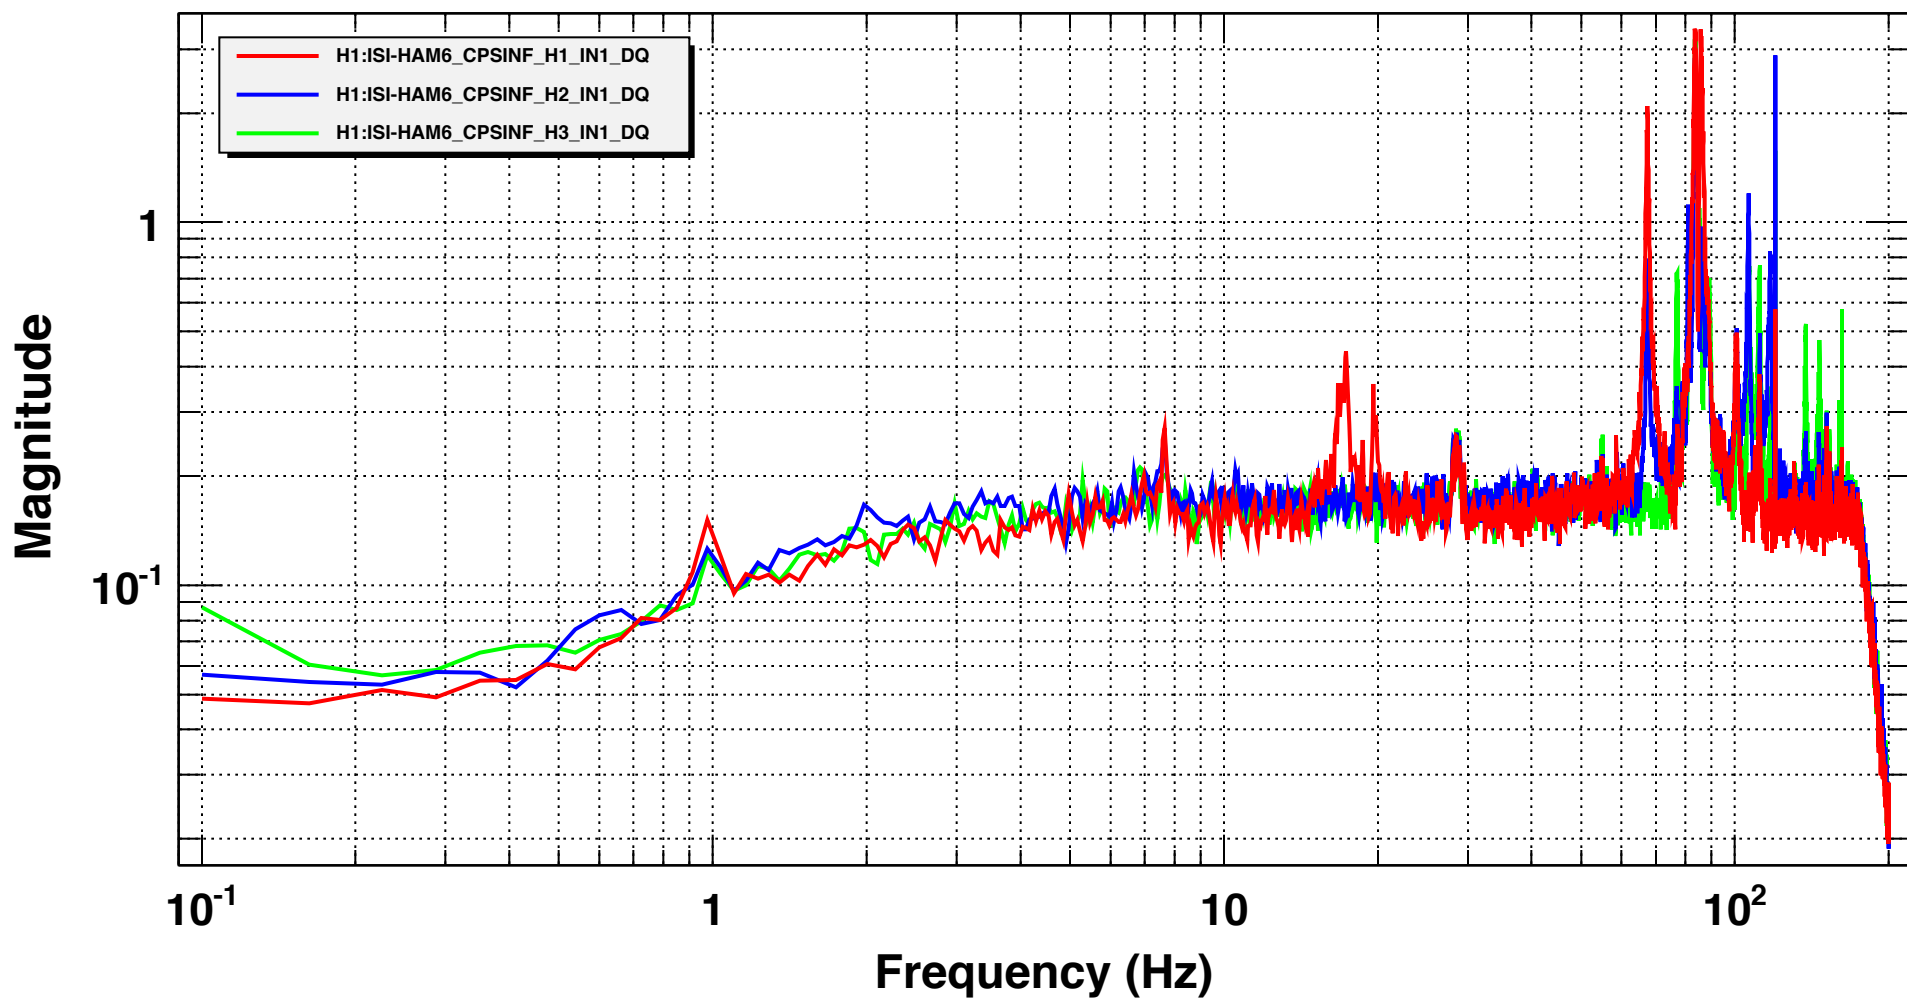

Power spectrum

T0=03/07/2013 23:12:43

Avg=50

BW=0.0937498

Power spectrum

T0=03/07/2013 23:12:43

Avg=50

BW=0.0937498