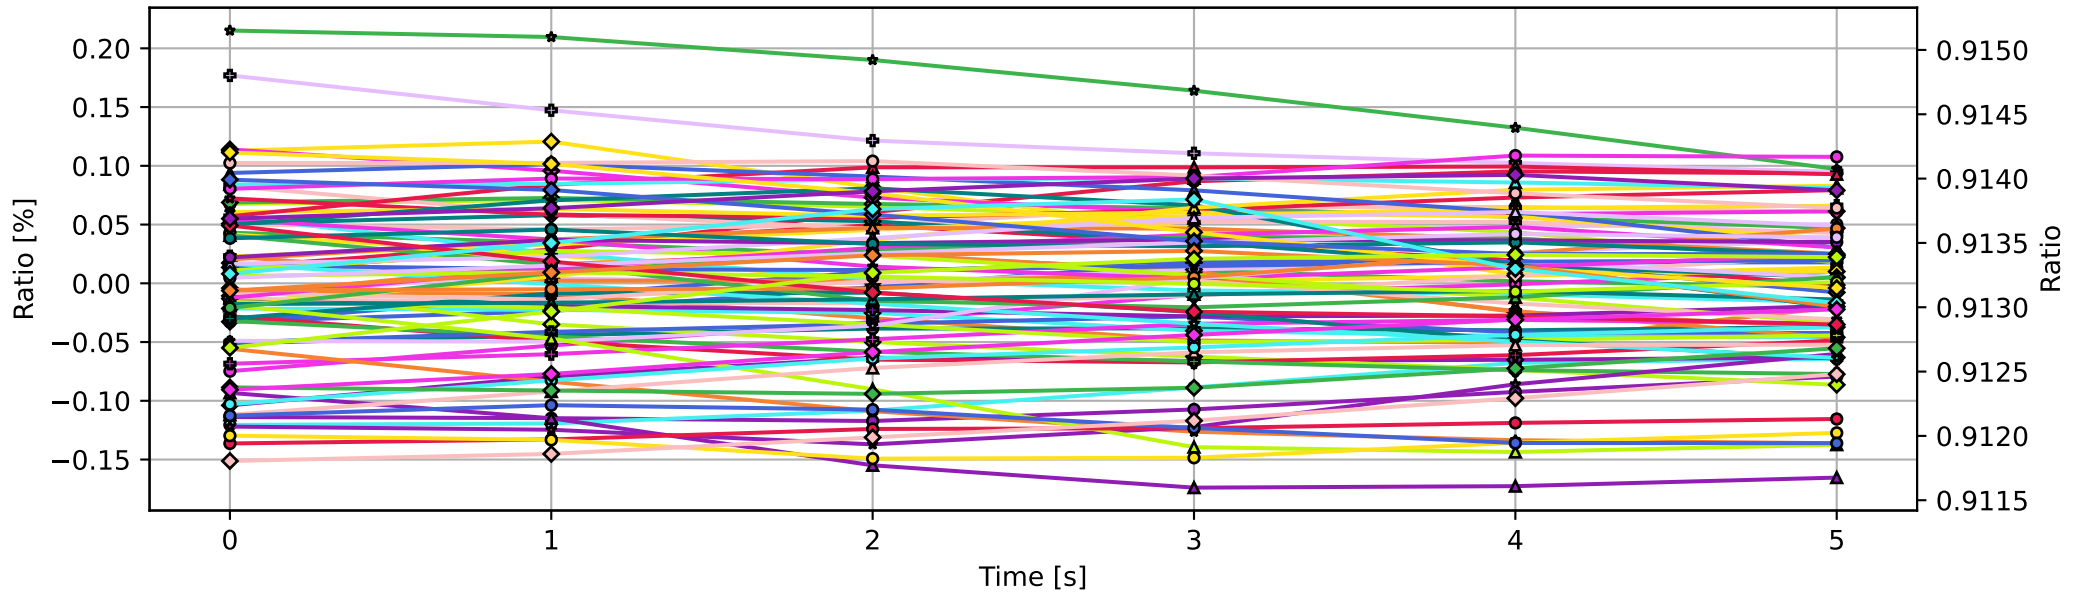

PS4 Refl/PS5 Tran timeseries ratios (overlaid)

PS4 Tran/PS5 Refl timeseries ratios (overlaid)